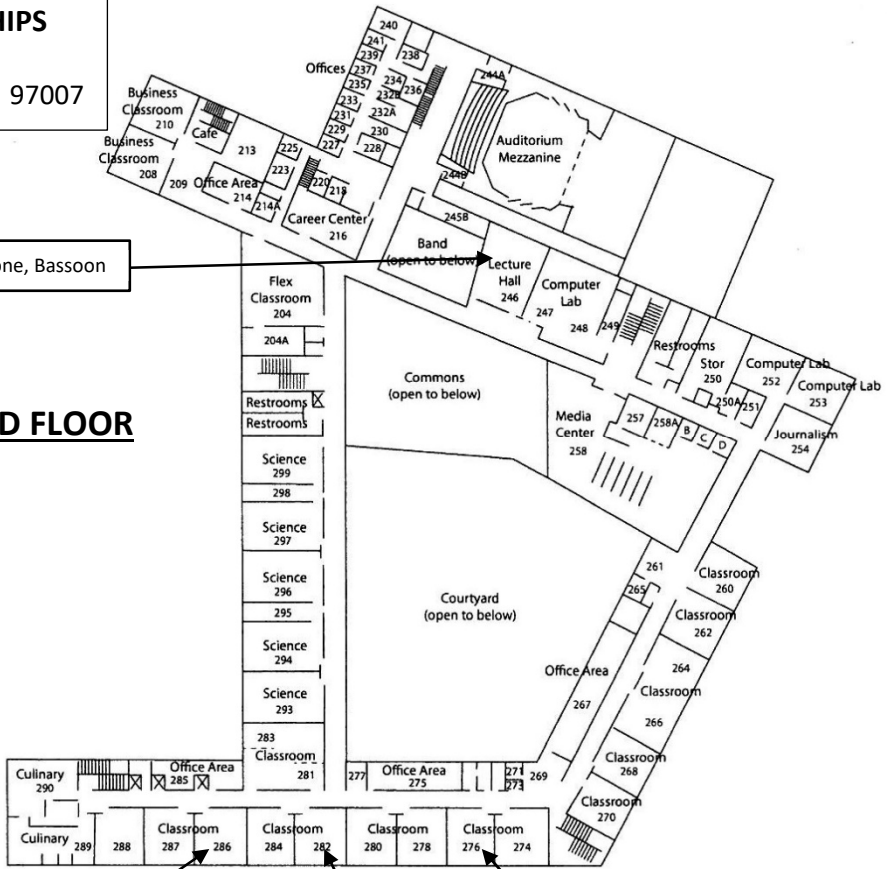

OSAA / OnPoint Community Credit Union
SOLO MUSIC STATE CHAMPIONSHIPS
Mountainside High School
12500 SW 175th Avenue, Beaverton, OR 97007

SECOND FLOOR

Oboe, High Saxophone, Bassoon

Tenor Voice, Baritone Voice

Soprano Voice, Bass Voice

Mezzo Voice, Alto Voice