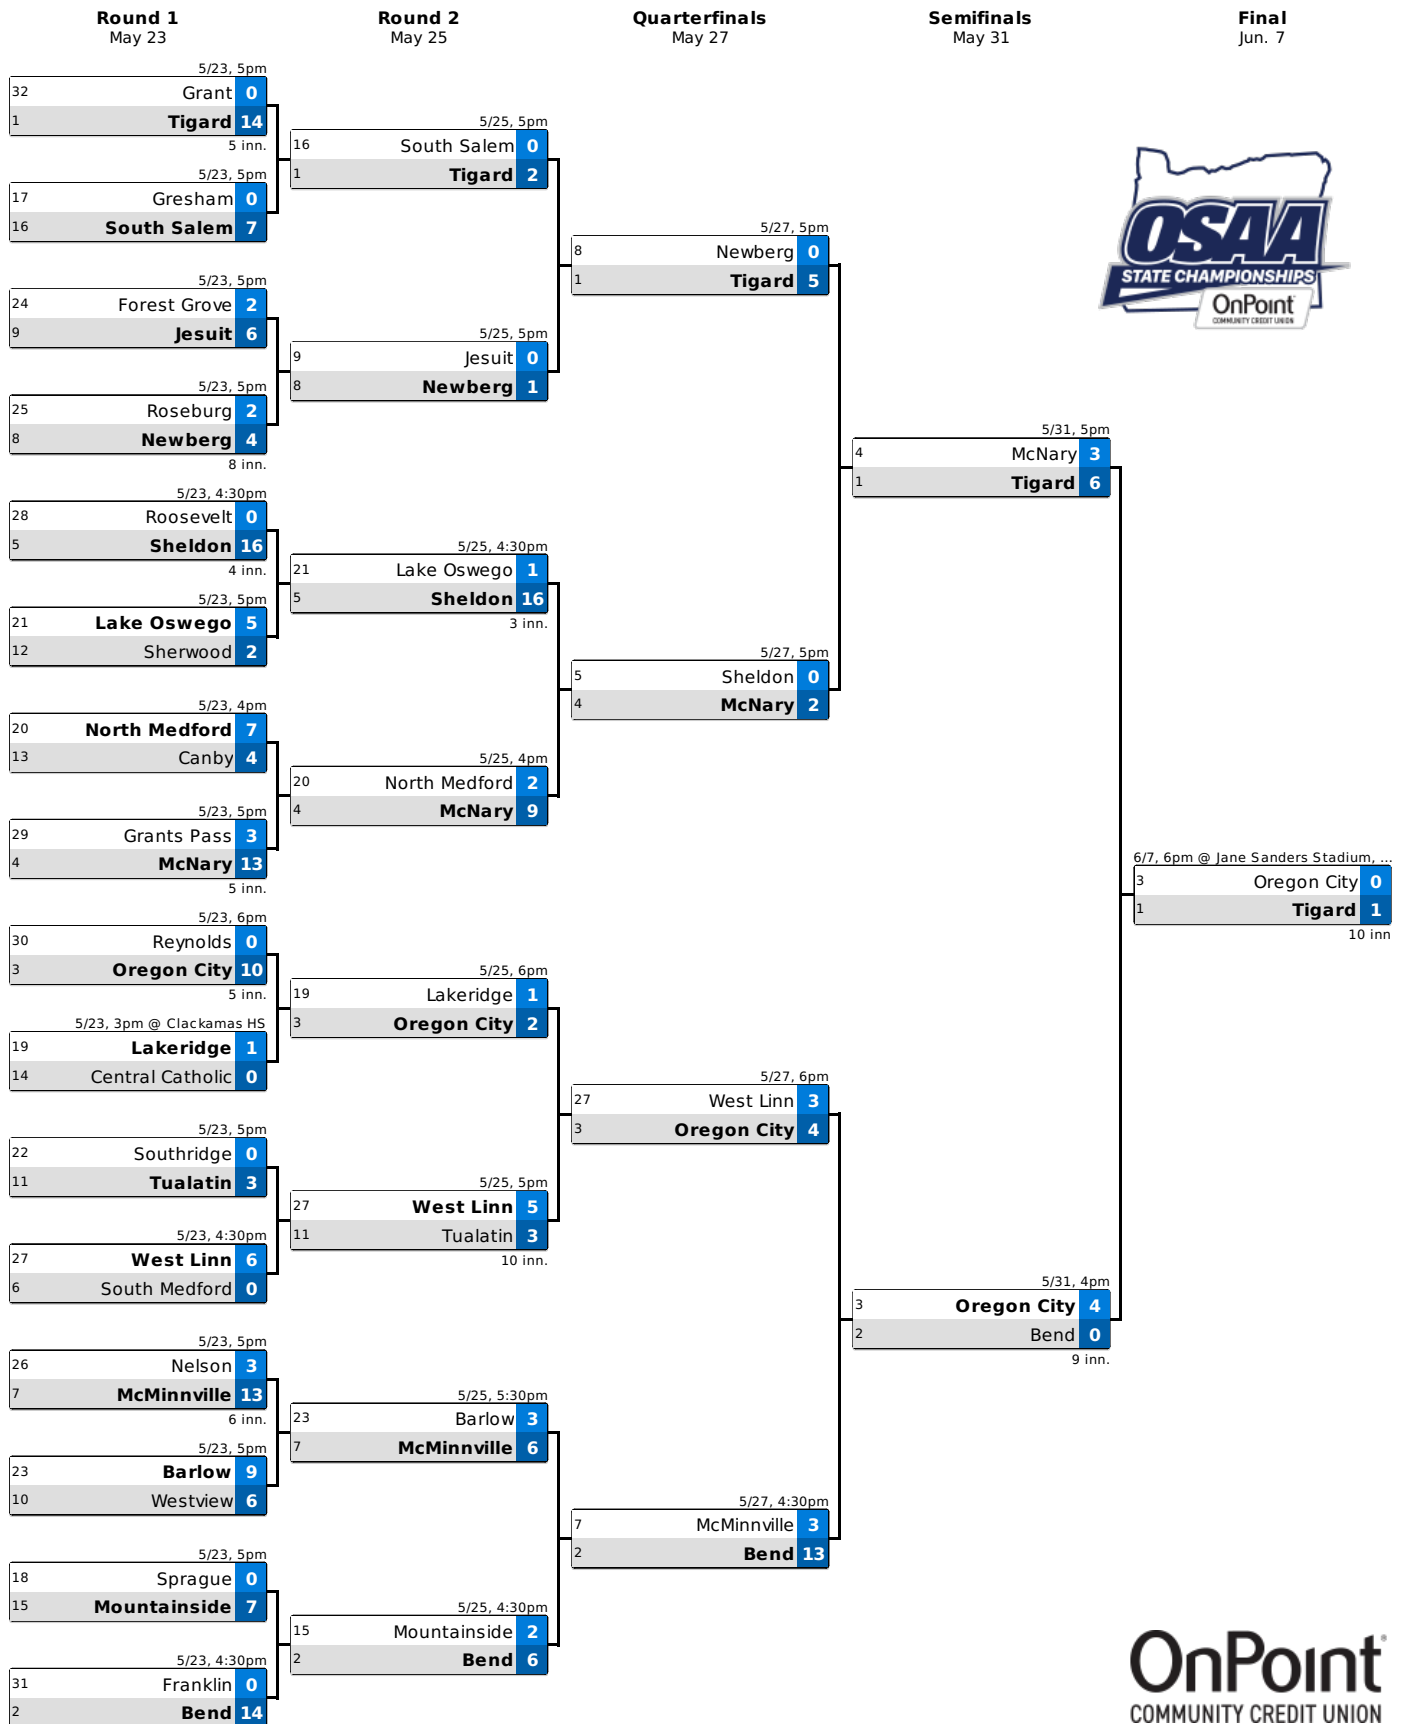

The team with the better Adjusted Playoff Ranking (APR) shall be the designated home team (bottom team in the matchup).

2022 OSAA / OnPoint Community Credit Union 4A Softball State Championship

The team with the better Adjusted Playoff Ranking (APR) shall be the designated home team (bottom team in the matchup).

The team with the better Adjusted Playoff Ranking (APR) shall be the designated home team (bottom team in the matchup).