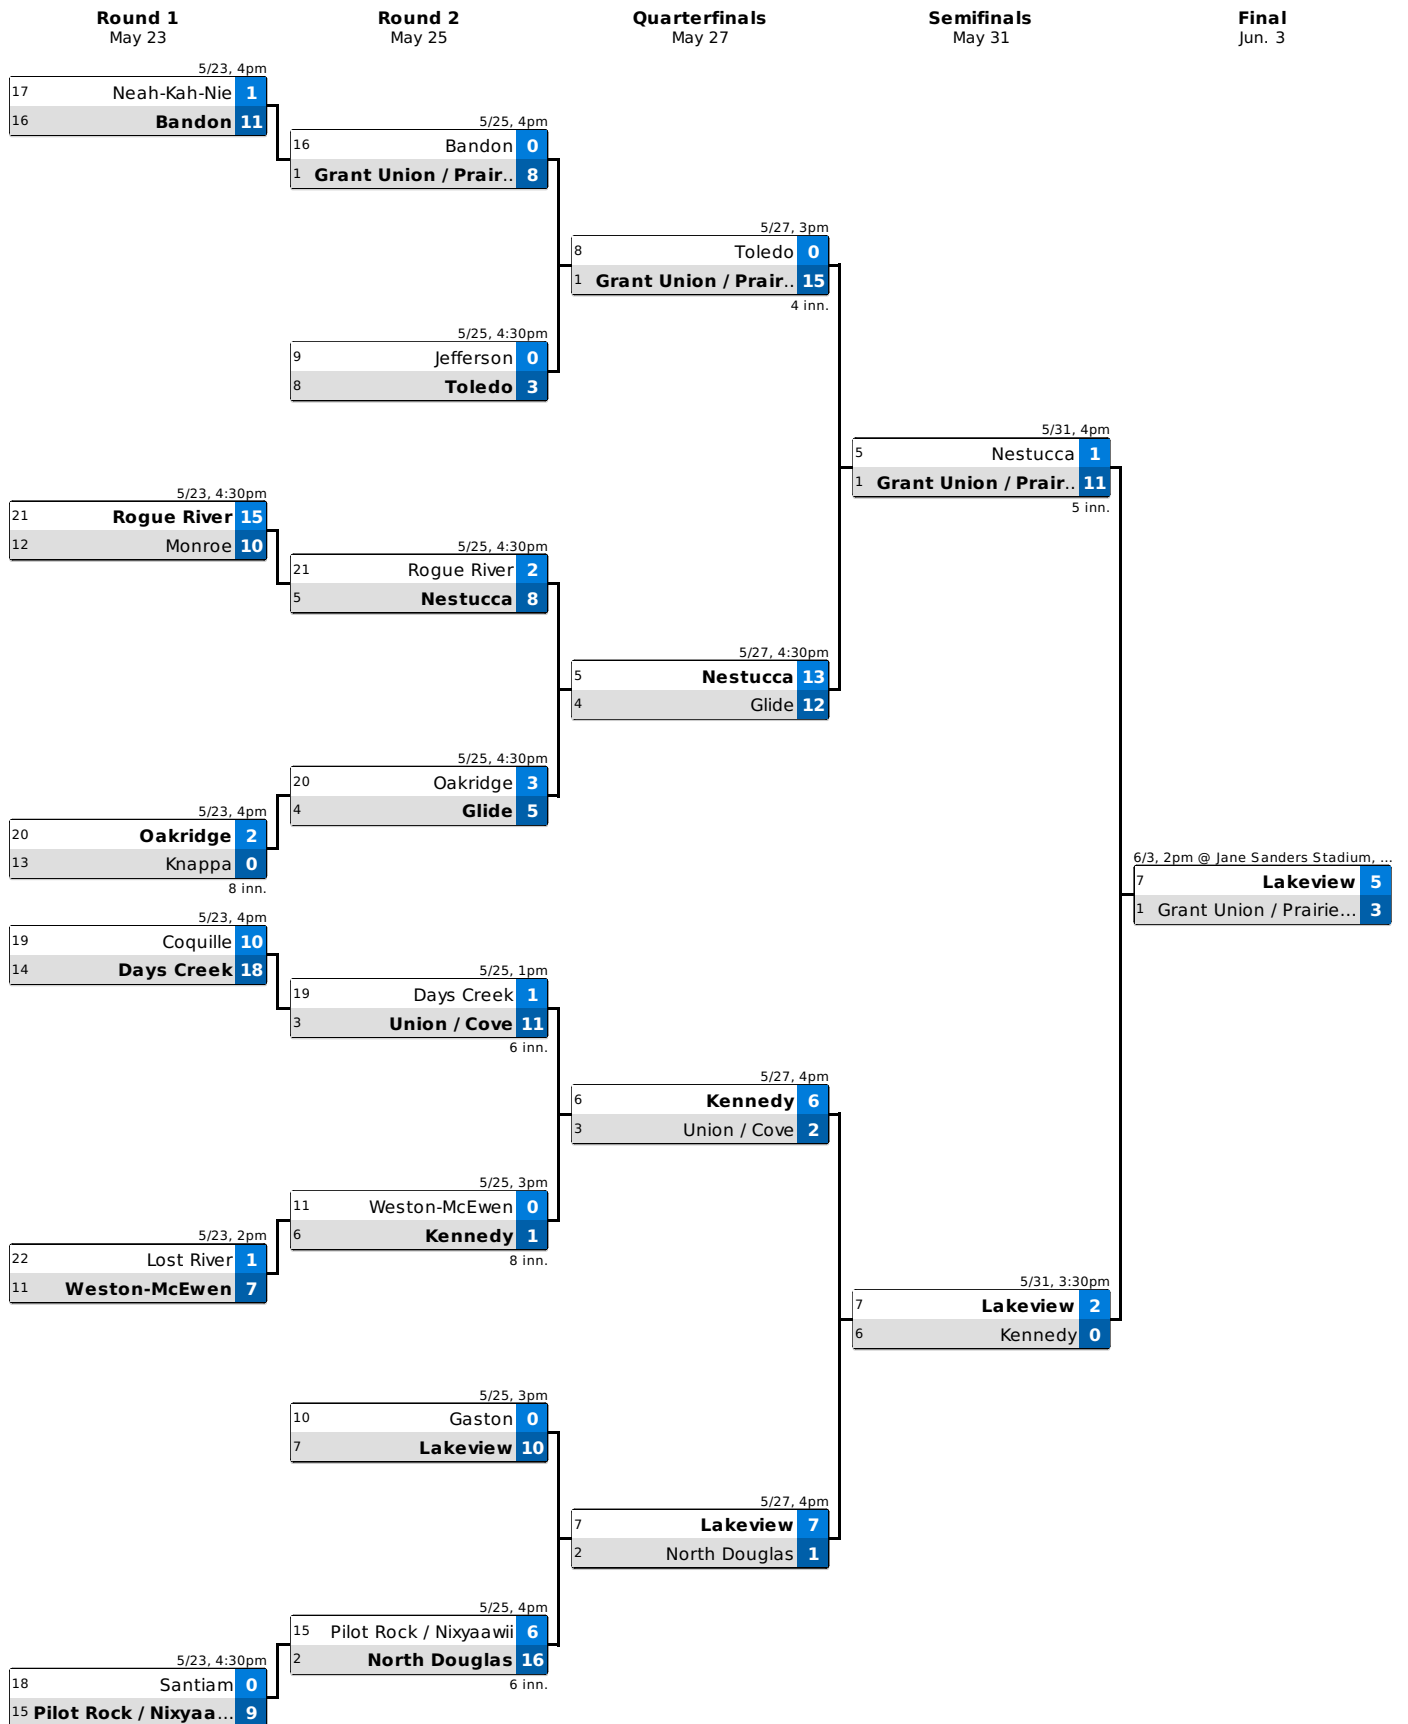

2022 OSAA / OnPoint Community Credit Union 2A/1A Softball State Championship

The team with the better Adjusted Playoff Ranking (APR) shall be the designated home team (bottom team in the matchup).

2022 OSAA / OnPoint Community Credit Union 3A Softball State Championship

The team with the better Adjusted Playoff Ranking (APR) shall be the designated home team (bottom team in the matchup).

2022 OSAA / OnPoint Community Credit Union 4A Softball State Championship

The team with the better Adjusted Playoff Ranking (APR) shall be the designated home team (bottom team in the matchup).