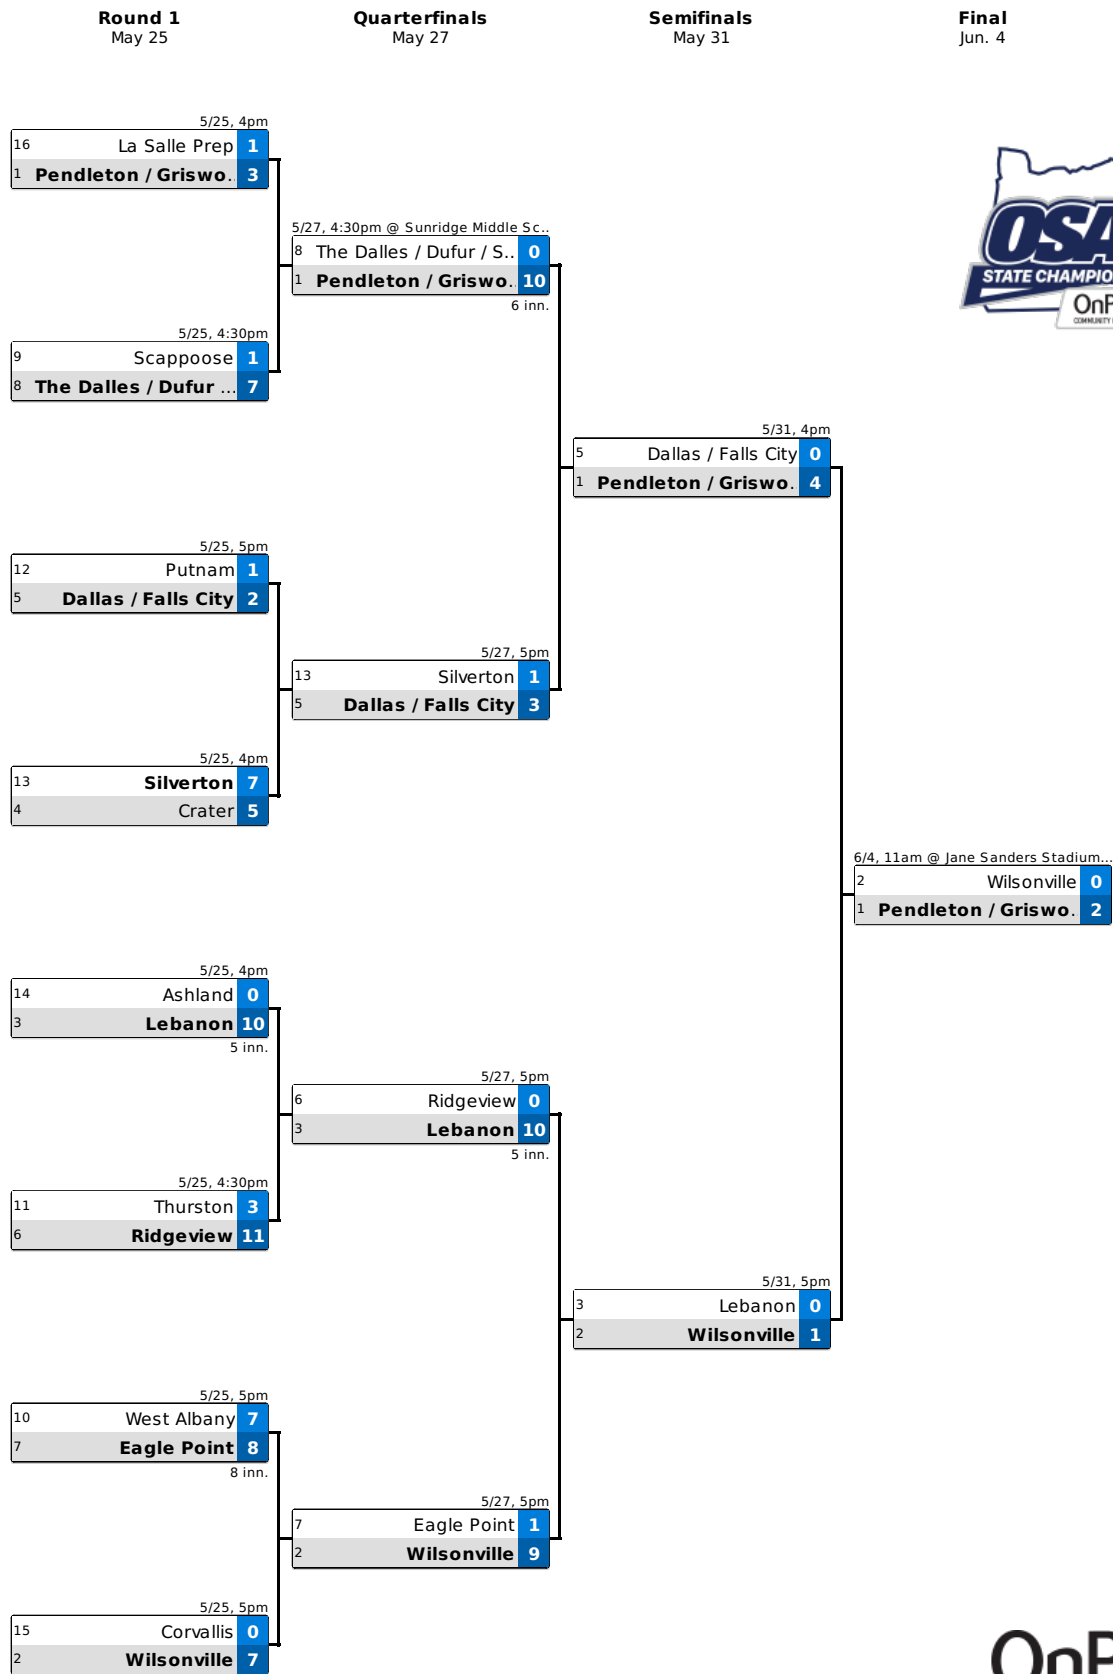

2022 OSAA / OnPoint Community Credit Union 5A Softball State Championship

The team with the better Adjusted Playoff Ranking (APR) shall be the designated home team (bottom team in the matchup).