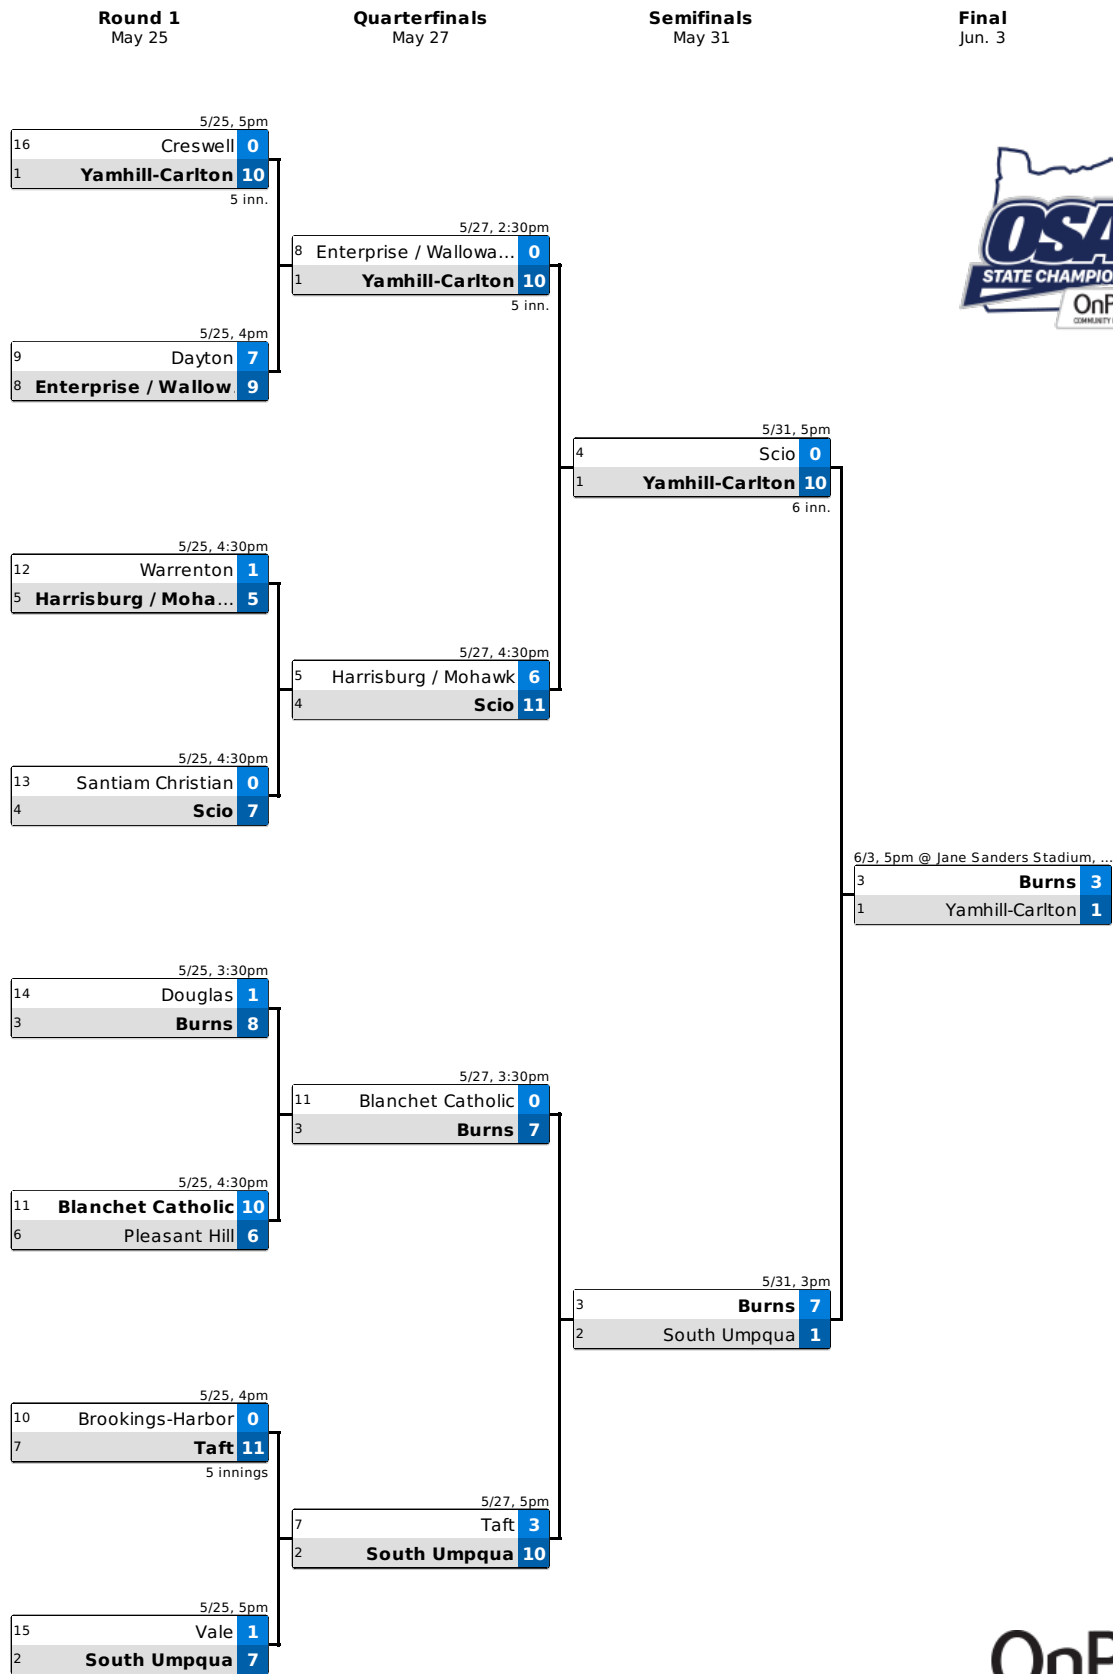

2022 OSAA / OnPoint Community Credit Union 2A/1A Softball State Championship

The team with the better Adjusted Playoff Ranking (APR) shall be the designated home team (bottom team in the matchup).

2022 OSAA / OnPoint Community Credit Union 3A Softball State Championship

The team with the better Adjusted Playoff Ranking (APR) shall be the designated home team (bottom team in the matchup).

2022 OSAA / OnPoint Community Credit Union 4A Softball State Championship

The team with the better Adjusted Playoff Ranking (APR) shall be the designated home team (bottom team in the matchup).

The team with the better Adjusted Playoff Ranking (APR) shall be the designated home team (bottom team in the matchup).