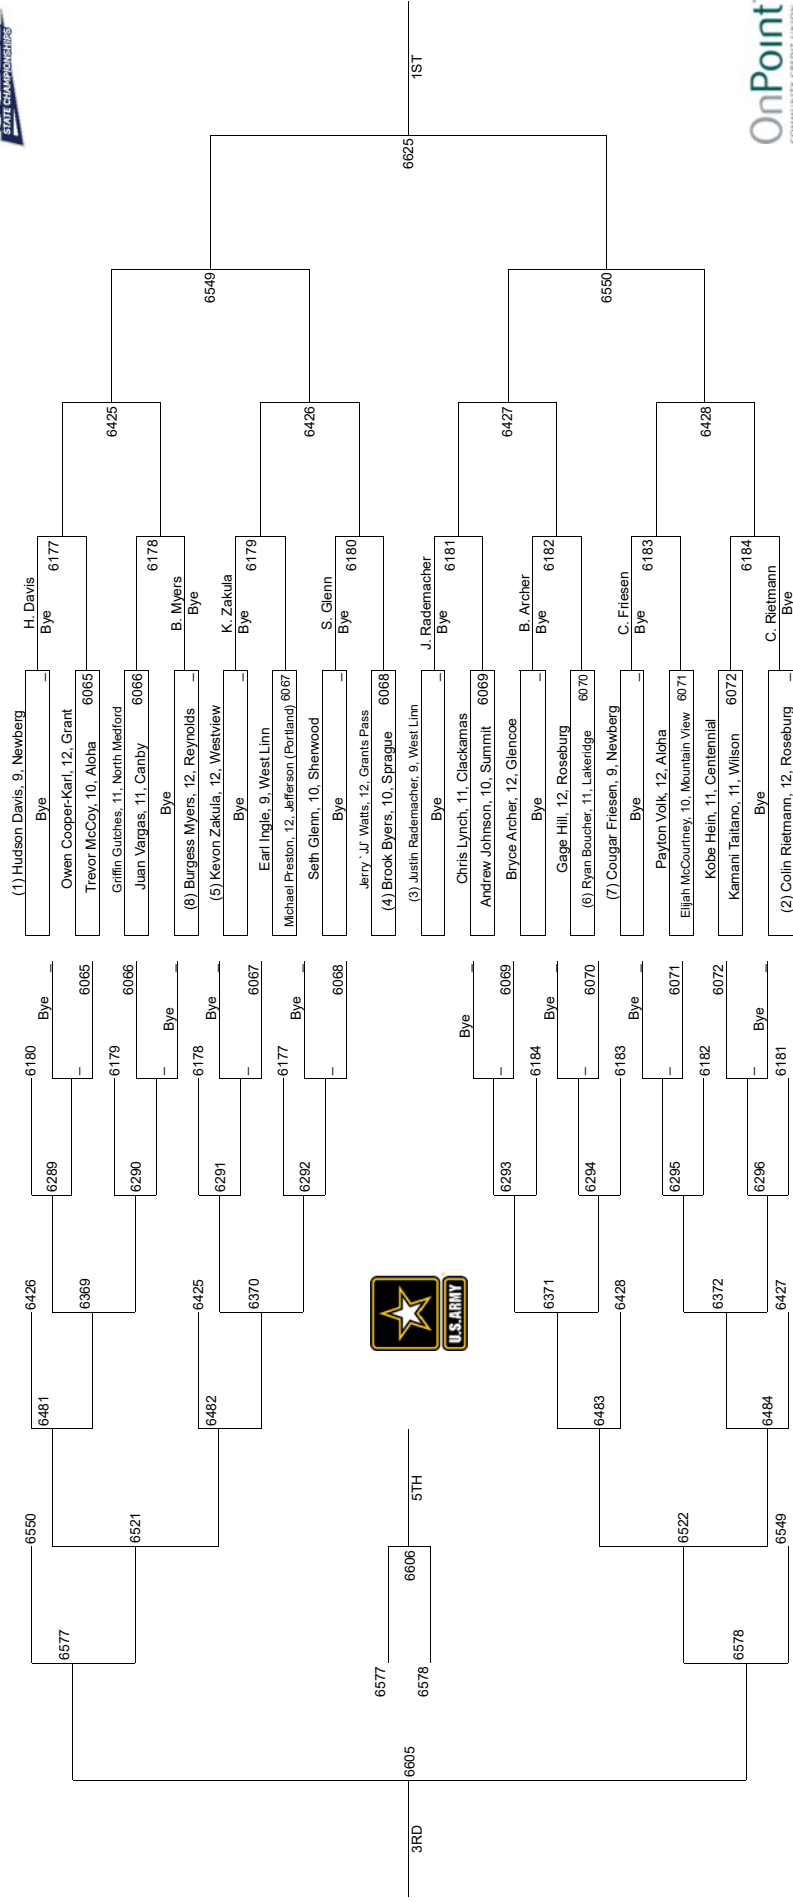

2020 OSAA/OnPoint Community Credit Union Wrestling State Championships 6A-145

2020 OSAA/OnPoint Community Credit Union Wrestling State Championships

6A-152

2020 OSAA/OnPoint Community Credit Union Wrestling State Championships 6A-160