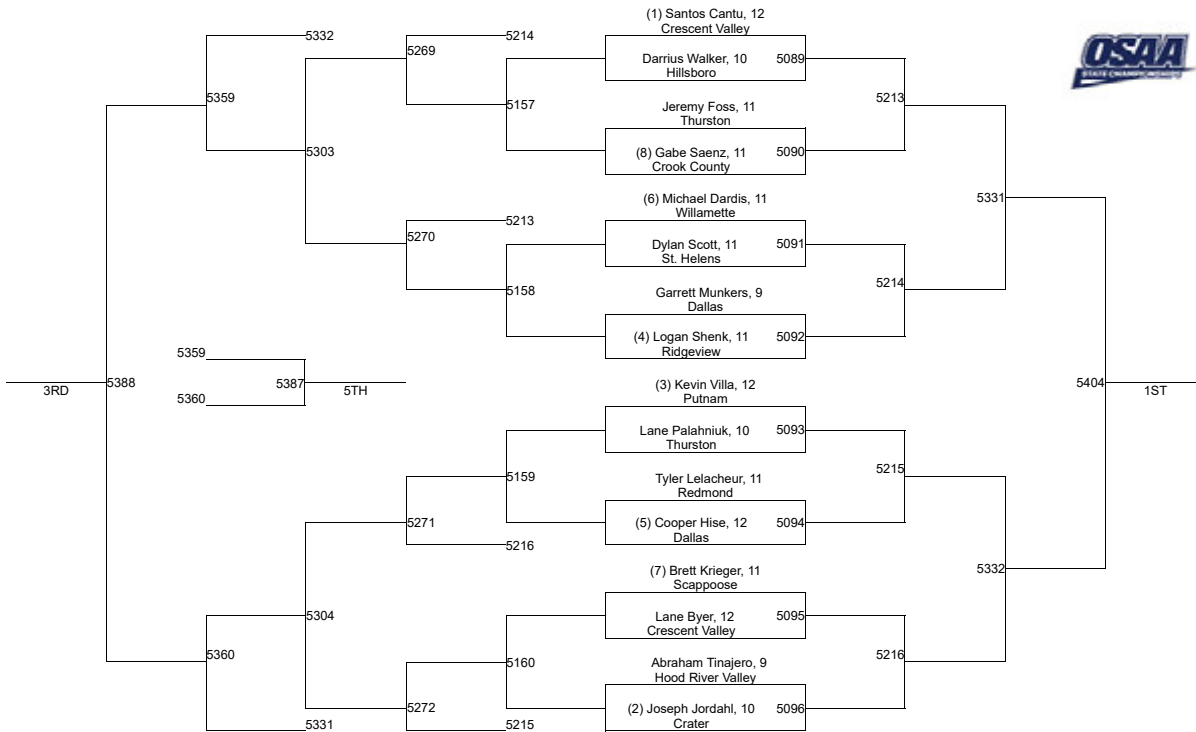

5A-170

2020 OSAA/OnPoint Community Credit Union Wrestling State Championships

5A-182

2020 OSAA/OnPoint Community Credit Union Wrestling State Championships

5A-195

2020 OSAA/OnPoint Community Credit Union Wrestling State Championships 5A-220