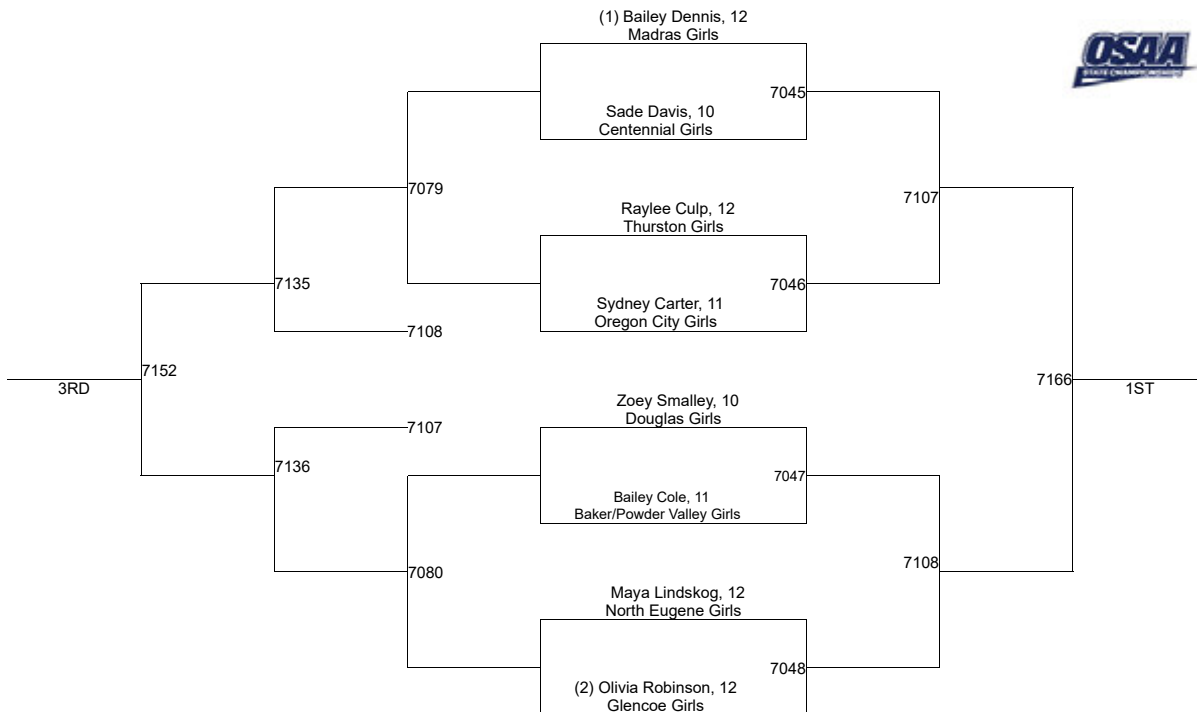

2020 OSAA/OnPoint Community Credit Union Wrestling State Championships **Girls 170**