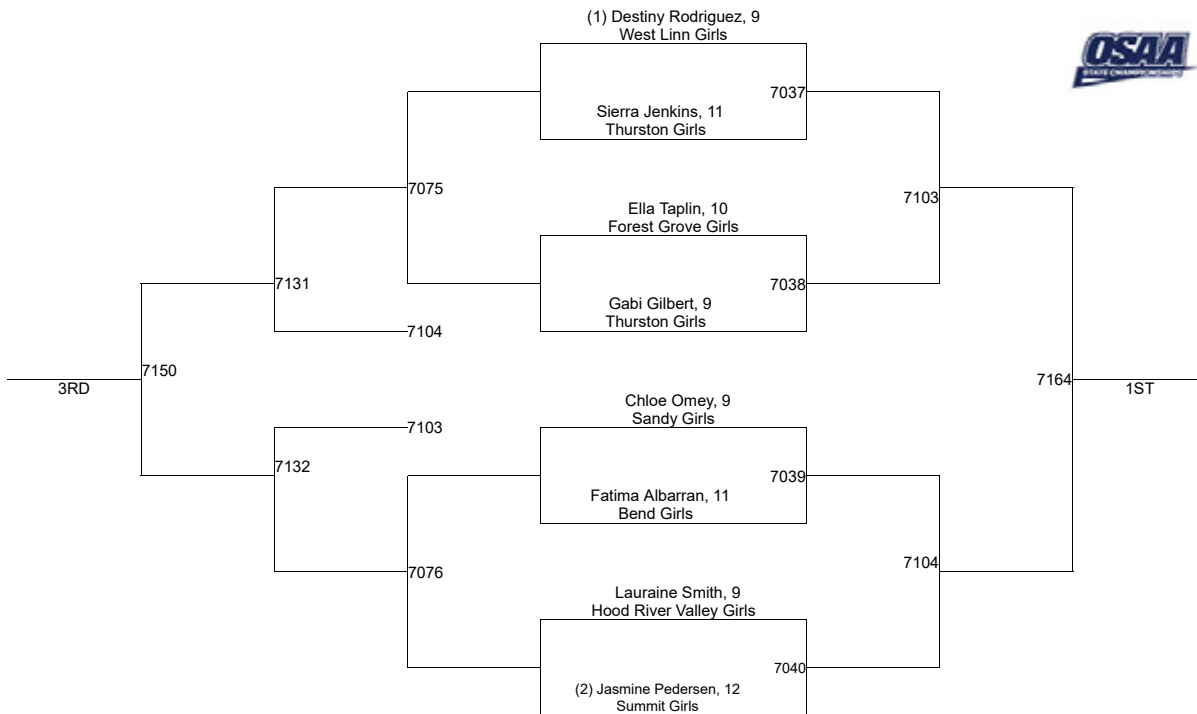

2020 OSAA/OnPoint Community Credit Union Wrestling State Championships **Girls 145**