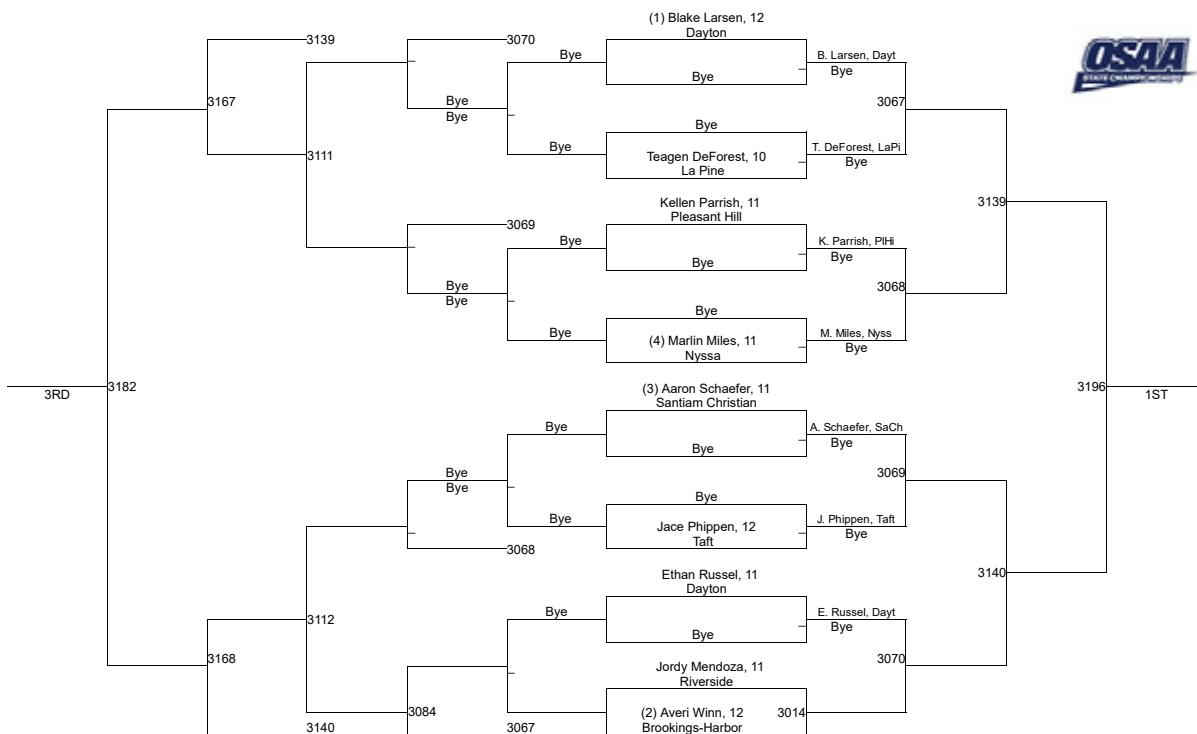

2020 OSAA/OnPoint Community Credit Union Wrestling State Championships 3A-285