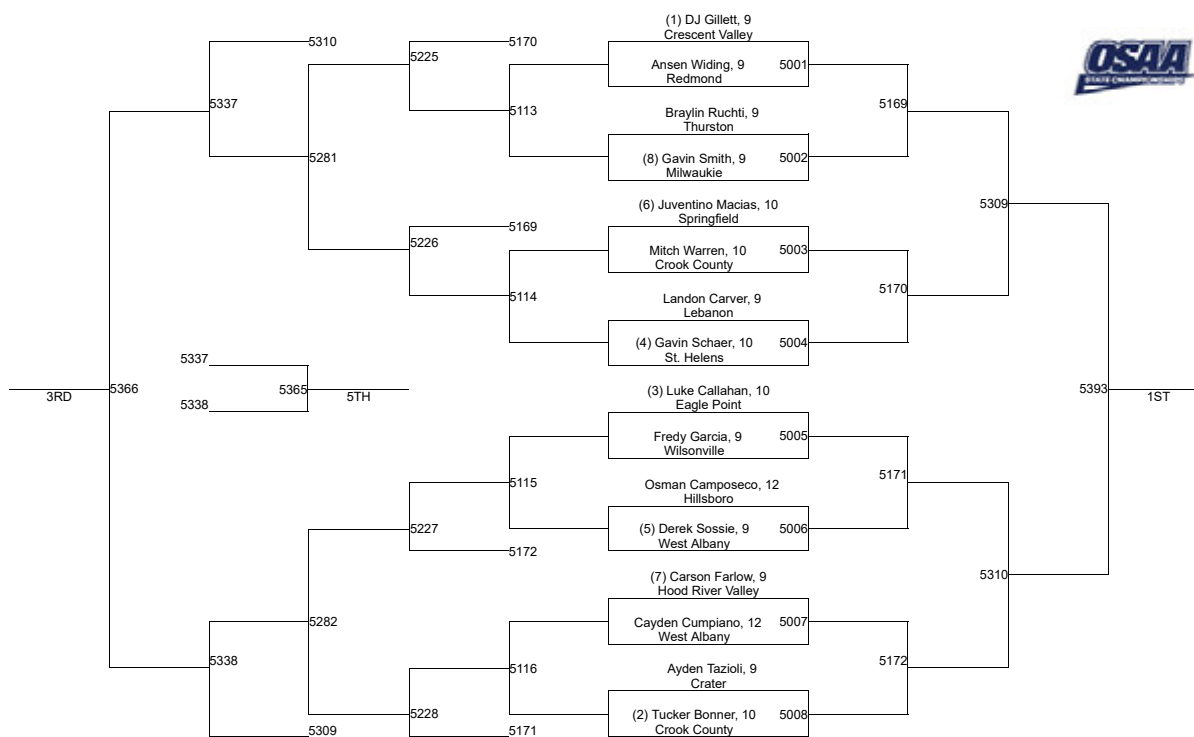

2020 OSAA/OnPoint Community Credit Union Wrestling State Championships

5A-106