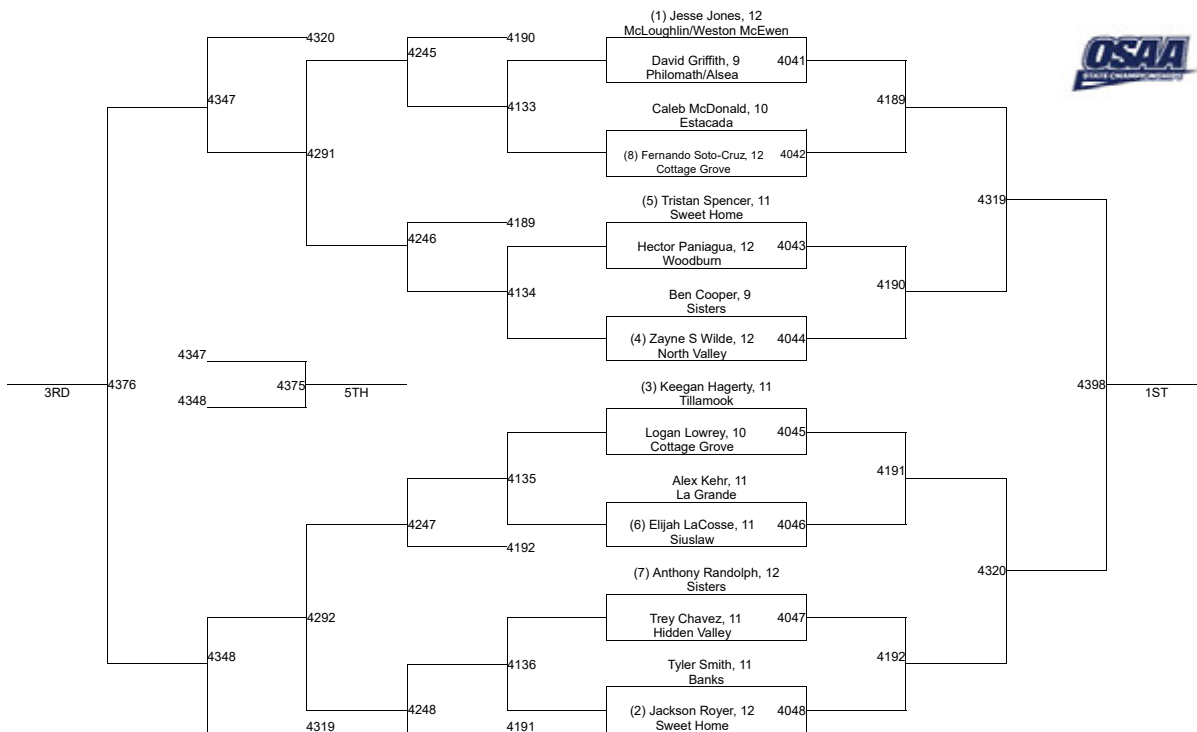

2020 OSAA/OnPoint Community Credit Union Wrestling State Championships

4A-138