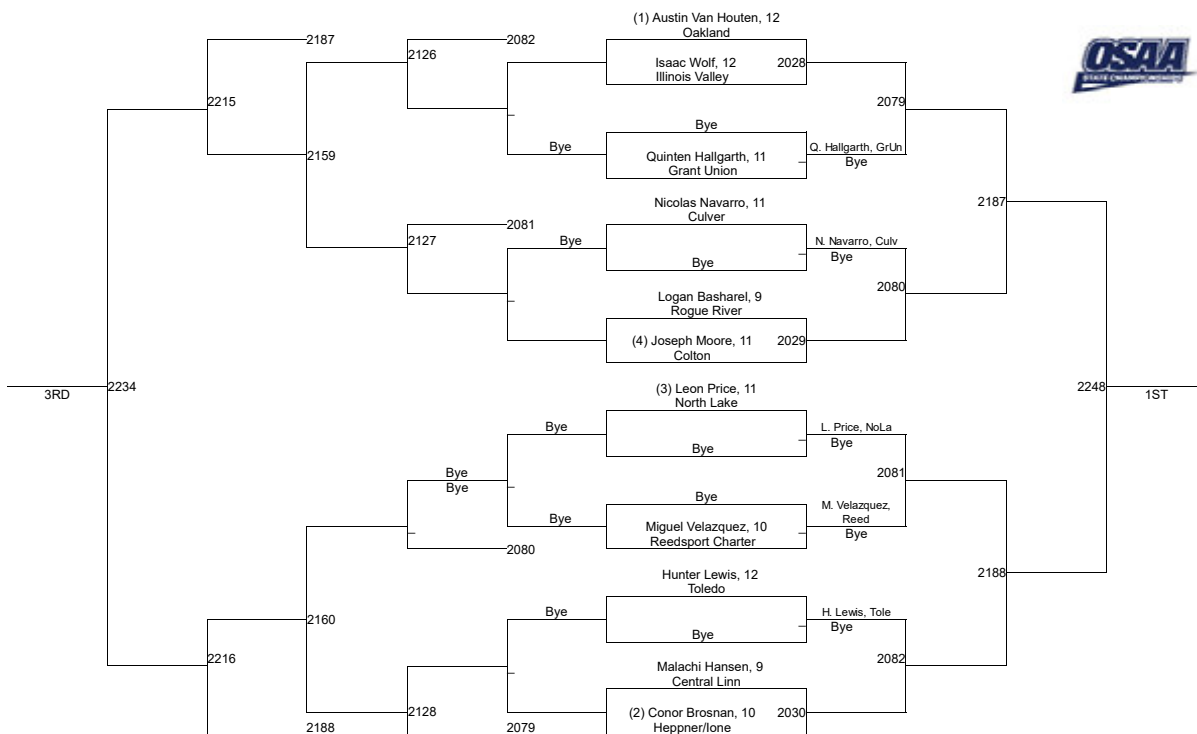

2020 OSAA/OnPoint Community Credit Union Wrestling State Championships 2A/1A-170