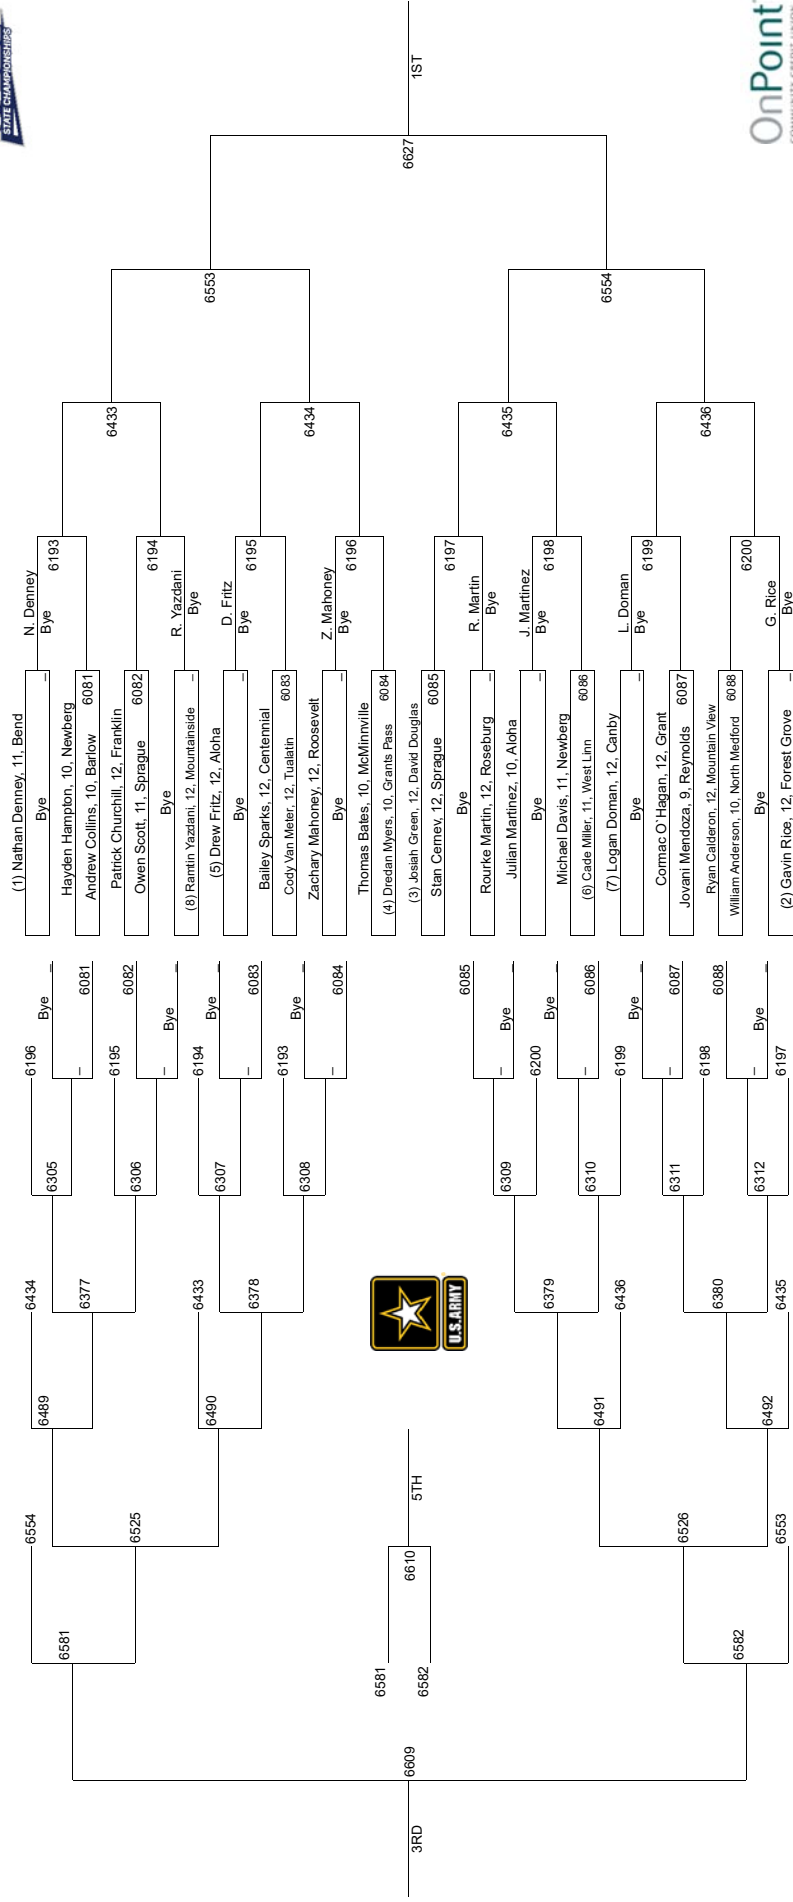

2020 OSAA/OnPoint Community Credit Union Wrestling State Championships 6A-182