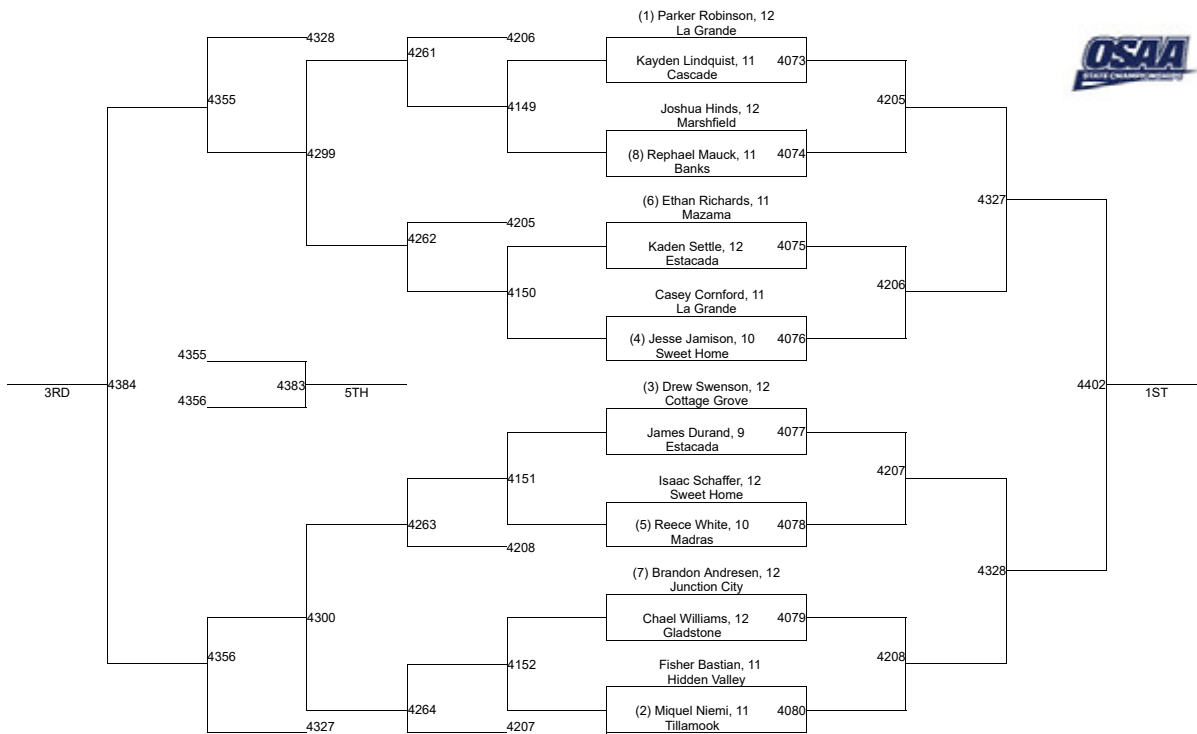

2020 OSAA/OnPoint Community Credit Union Wrestling State Championships

4A-170