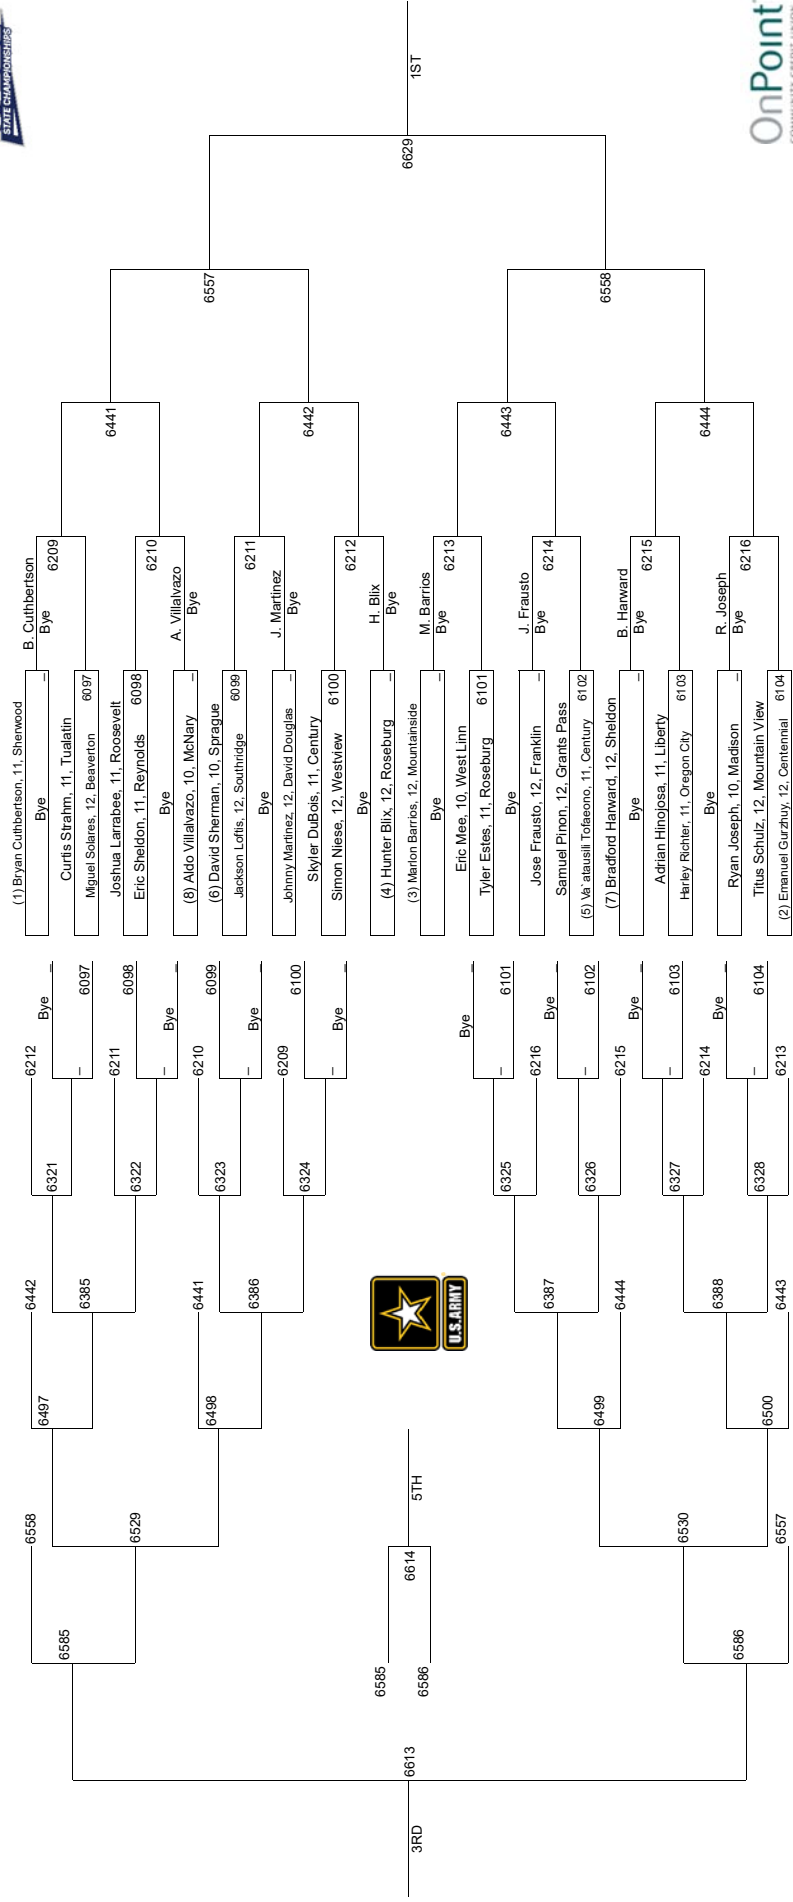

2020 OSAA/OnPoint Community Credit Union Wrestling State Championships 6A-220