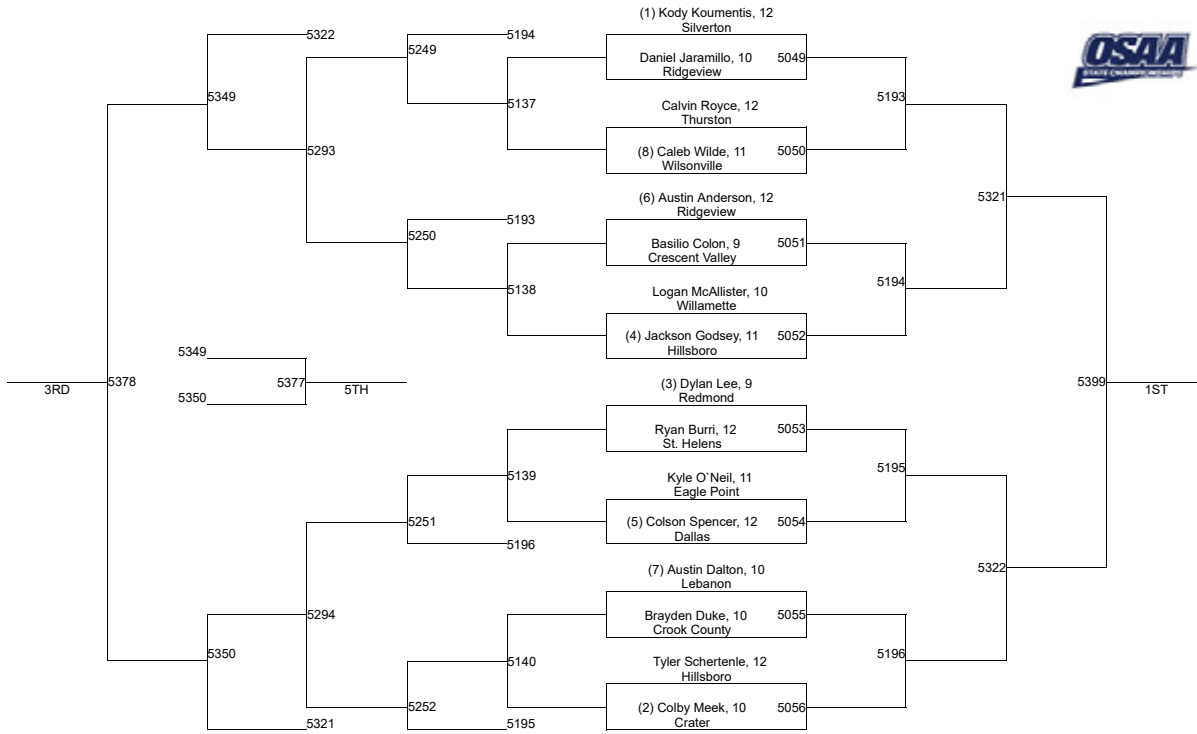

2020 OSAA/OnPoint Community Credit Union Wrestling State Championships

5A-145