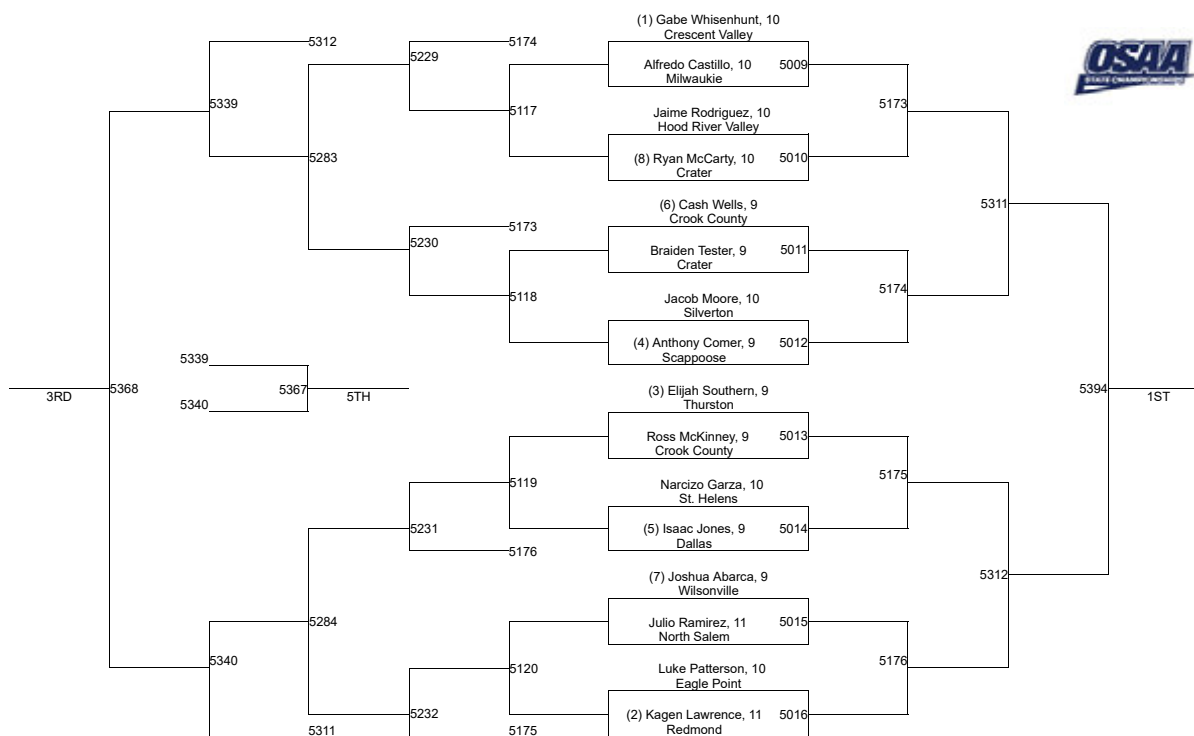

2020 OSAA/OnPoint Community Credit Union Wrestling State Championships

5A-113