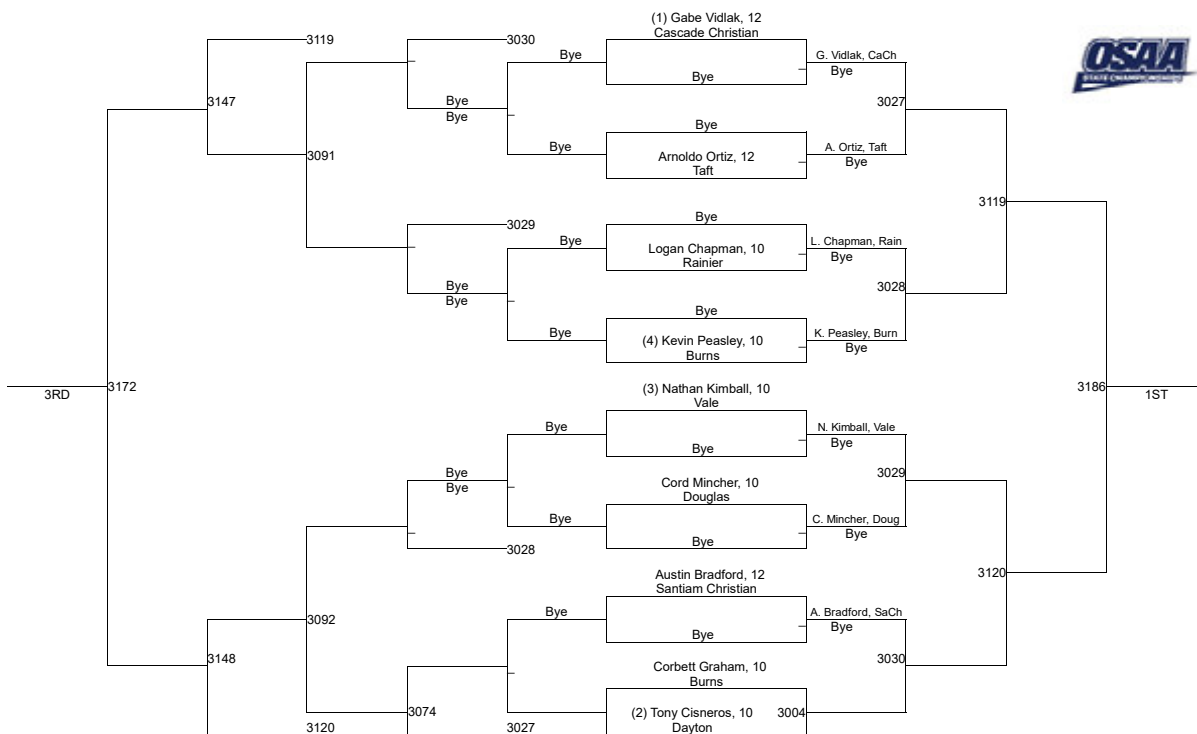

2020 OSAA/OnPoint Community Credit Union Wrestling State Championships 3A-126