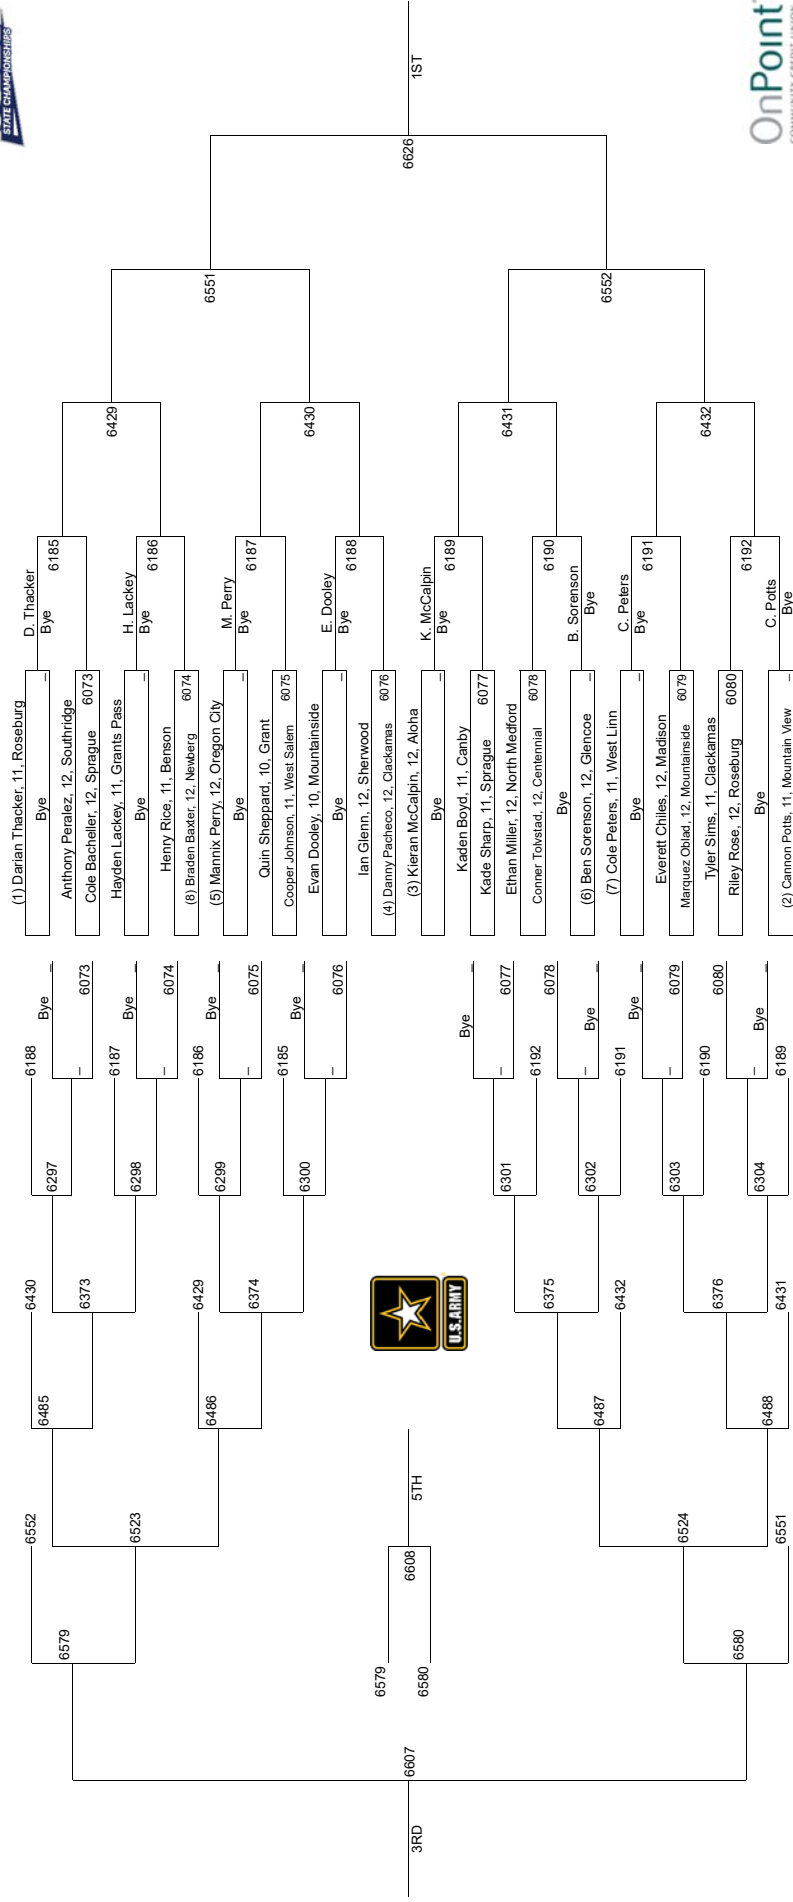

2020 OSAA/OnPoint Community Credit Union Wrestling State Championships 6A-170