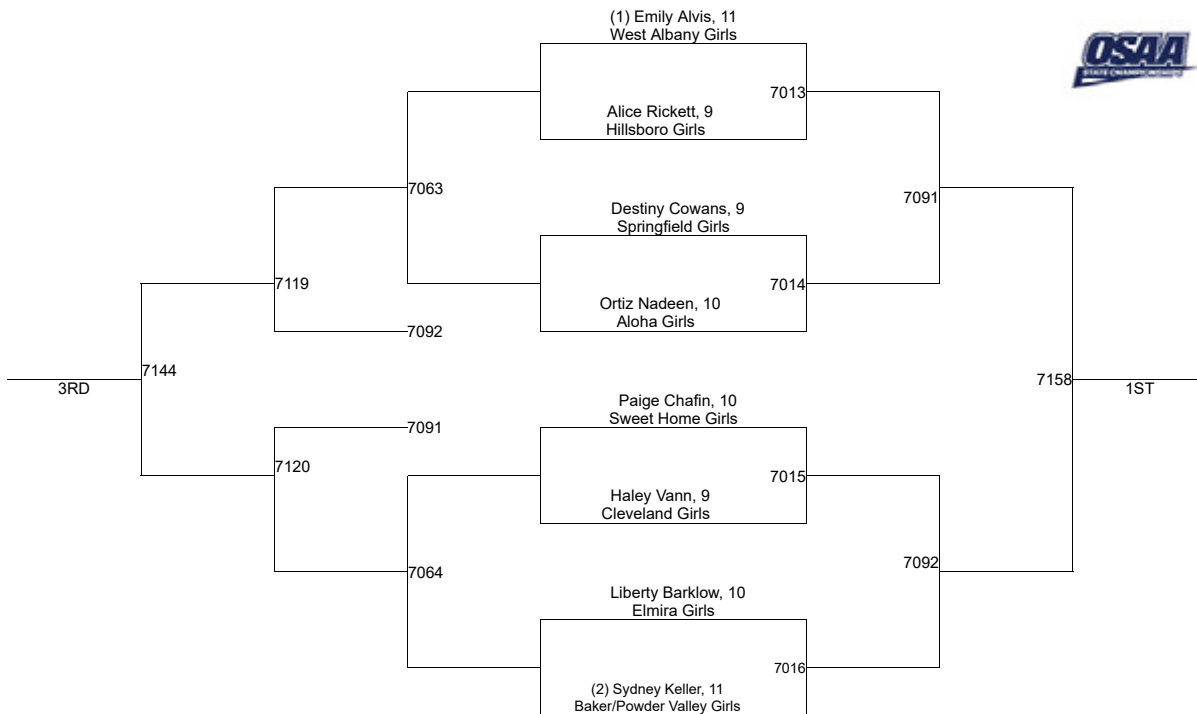

2020 OSAA/OnPoint Community Credit Union Wrestling State Championships **Girls 115**