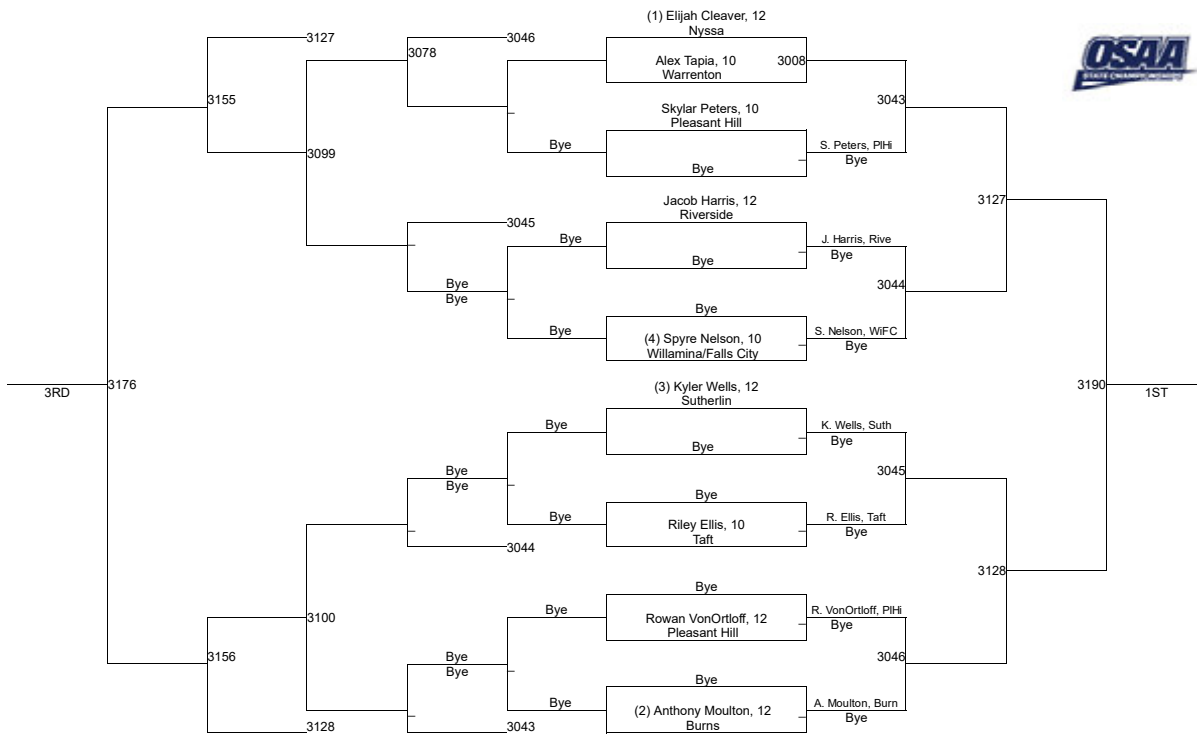

2020 OSAA/OnPoint Community Credit Union Wrestling State Championships **3A-152**