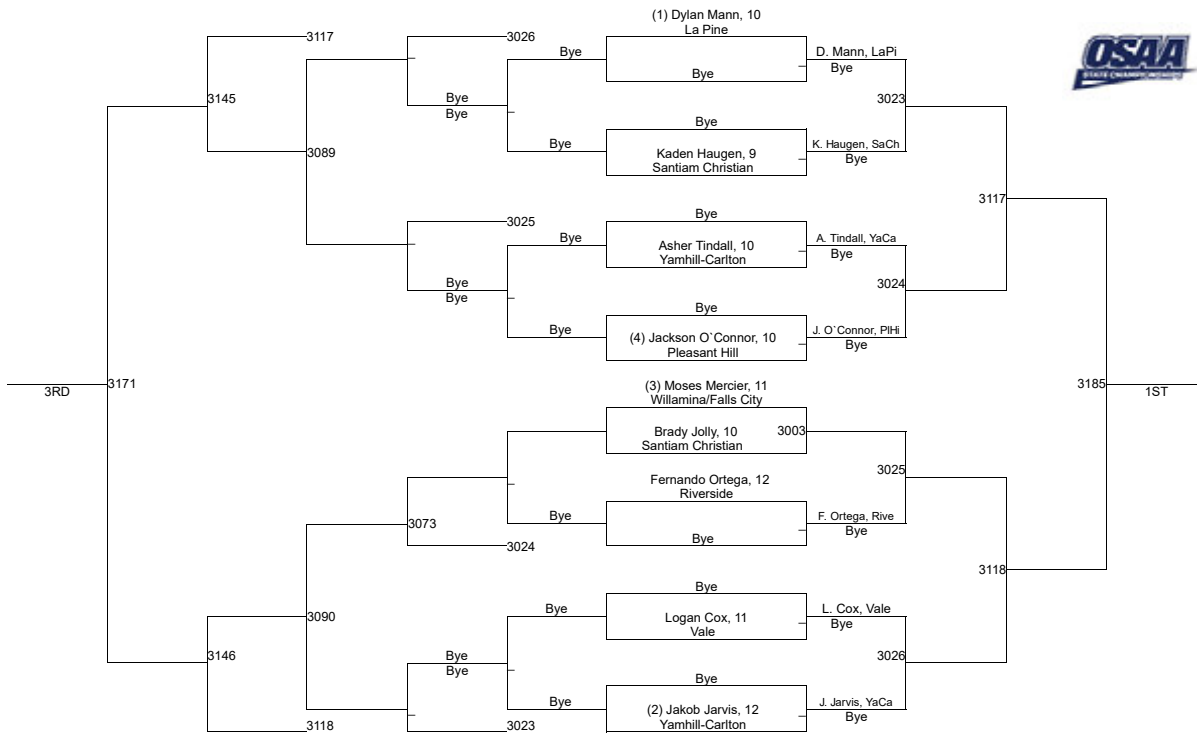

2020 OSAA/OnPoint Community Credit Union Wrestling State Championships 3A-120