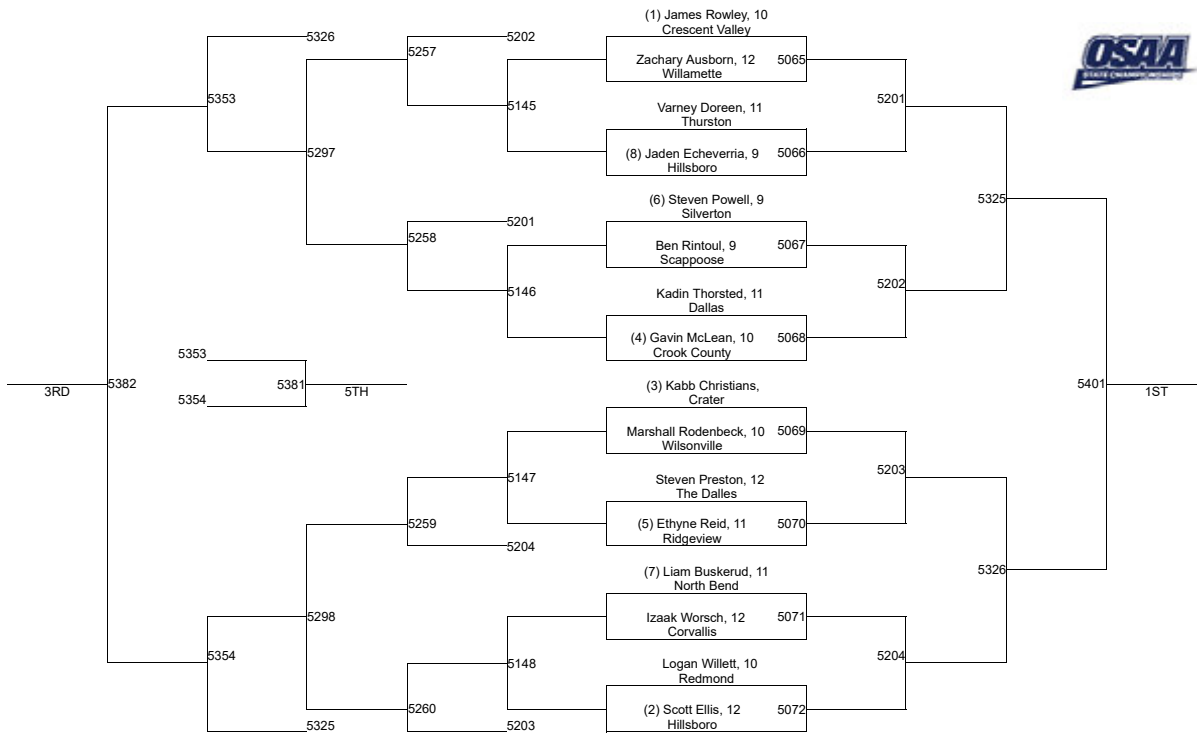

5A-145

2020 OSAA/OnPoint Community Credit Union Wrestling State Championships

5A-152

2020 OSAA/OnPoint Community Credit Union Wrestling State Championships

5A-160

2020 OSAA/OnPoint Community Credit Union Wrestling State Championships