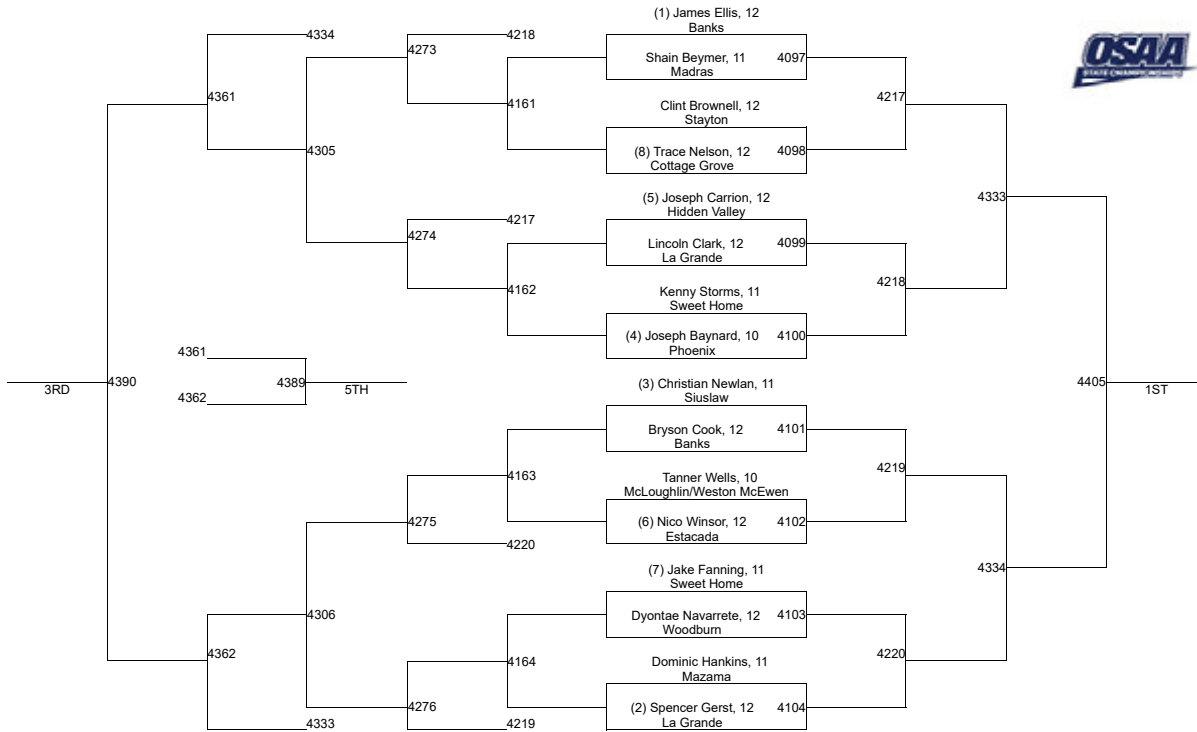

2020 OSAA/OnPoint Community Credit Union Wrestling State Championships

4A-220