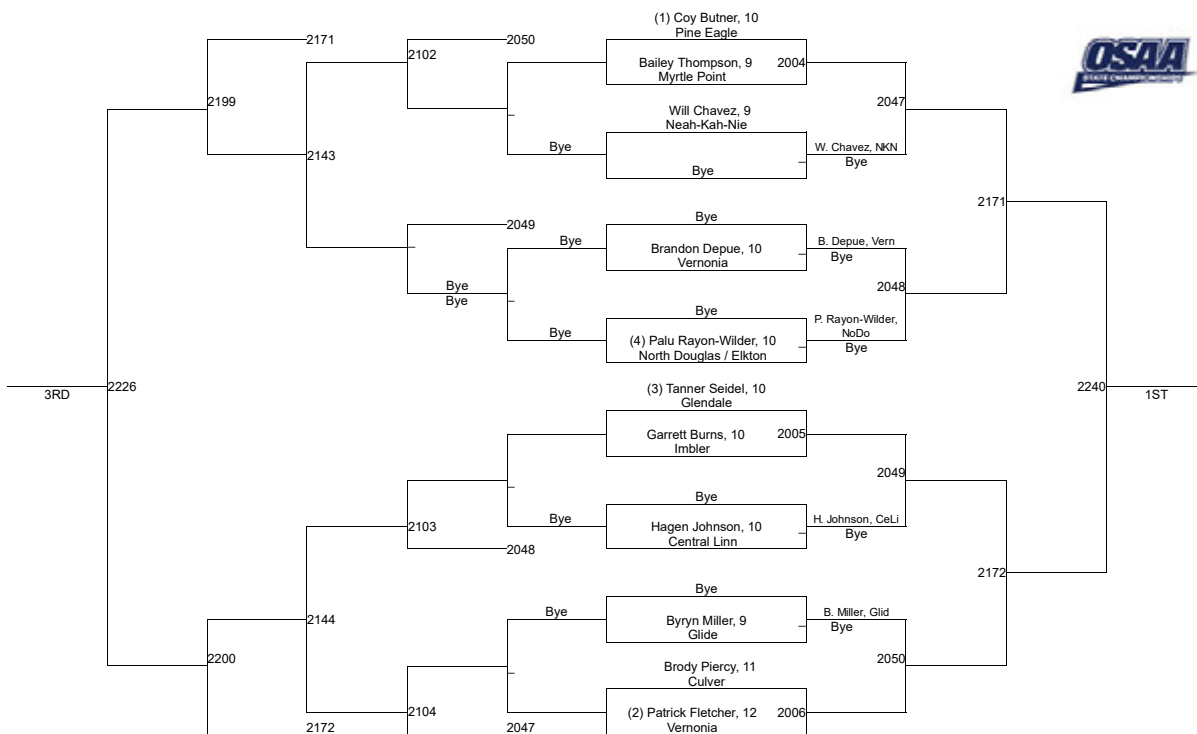

2020 OSAA/OnPoint Community Credit Union Wrestling State Championships 2A/1A-113