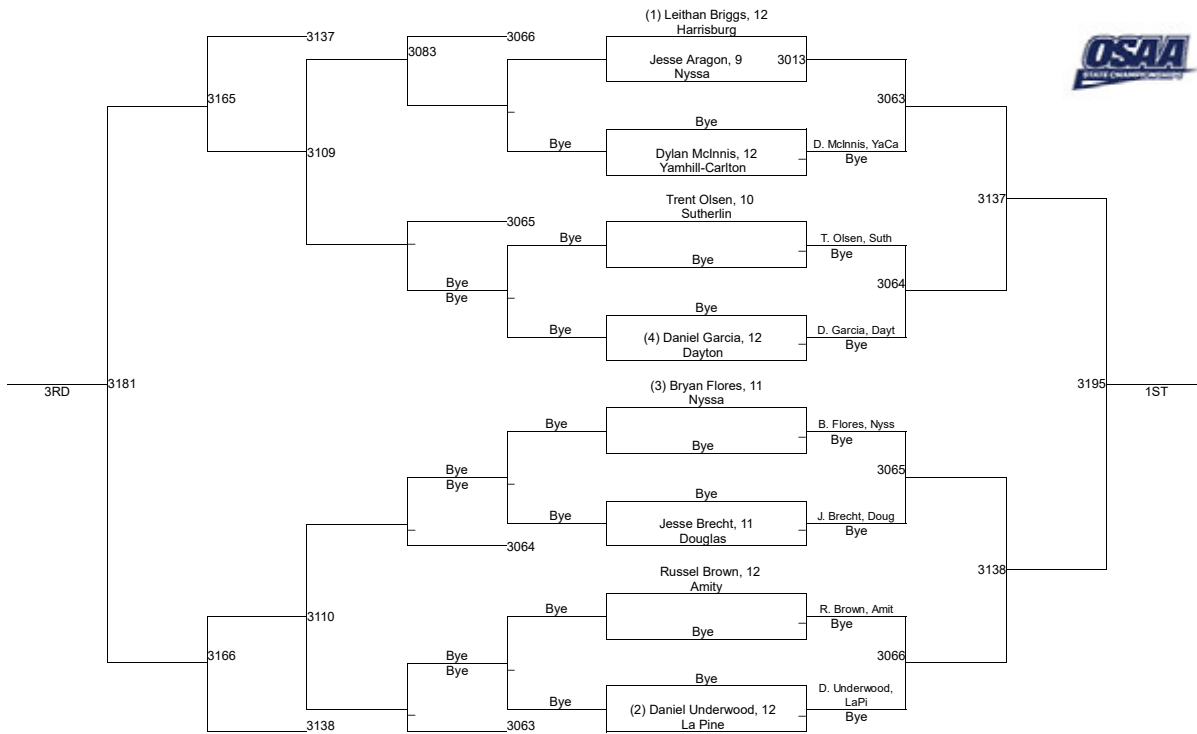

2020 OSAA/OnPoint Community Credit Union Wrestling State Championships 3A-220