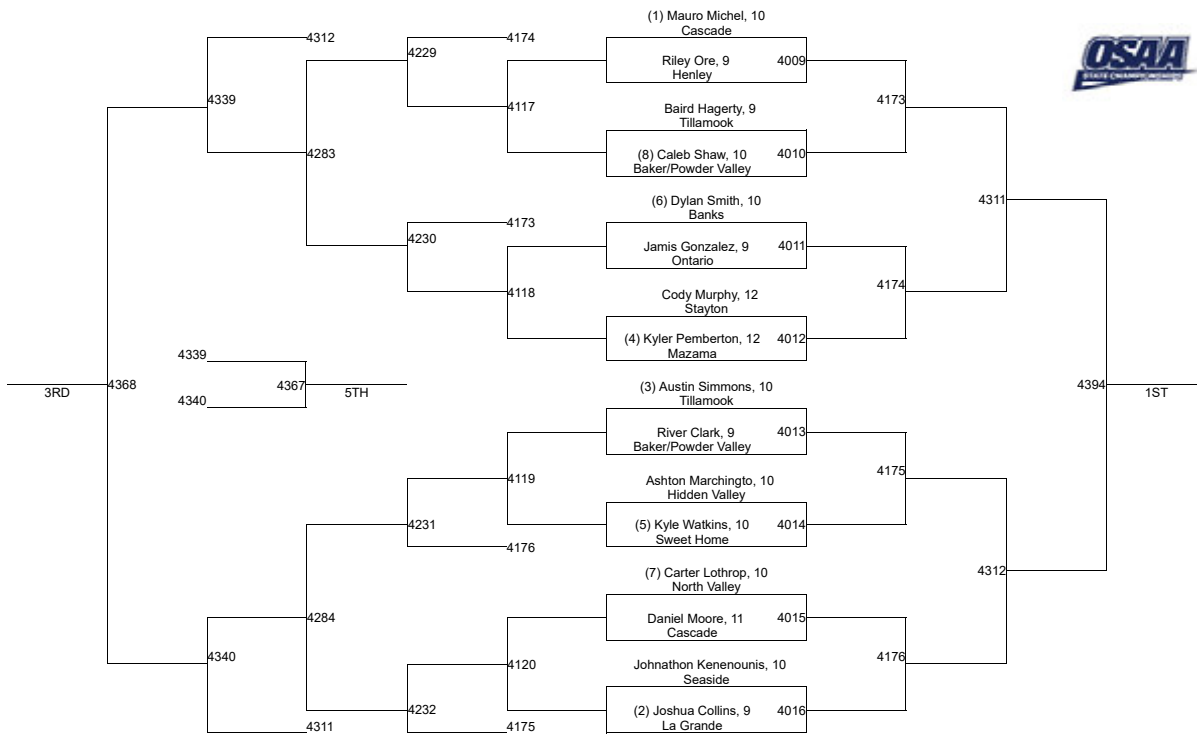

2020 OSAA/OnPoint Community Credit Union Wrestling State Championships

4A-113