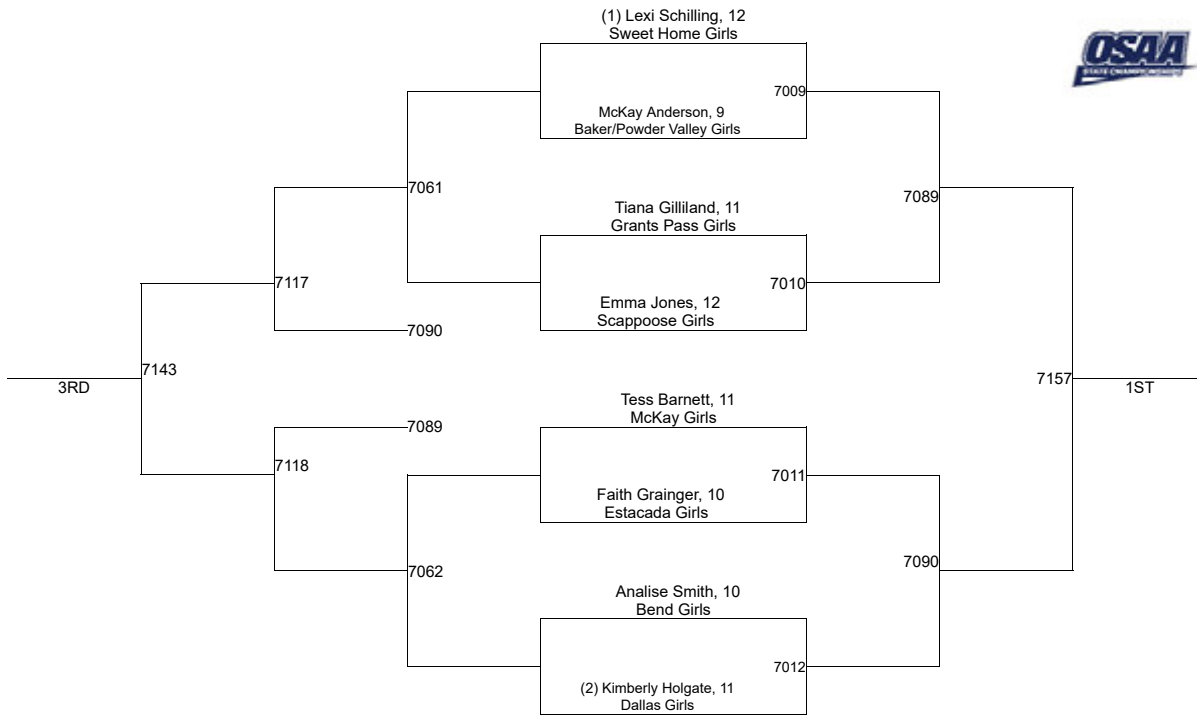

2020 OSAA/OnPoint Community Credit Union Wrestling State Championships **Girls 110**