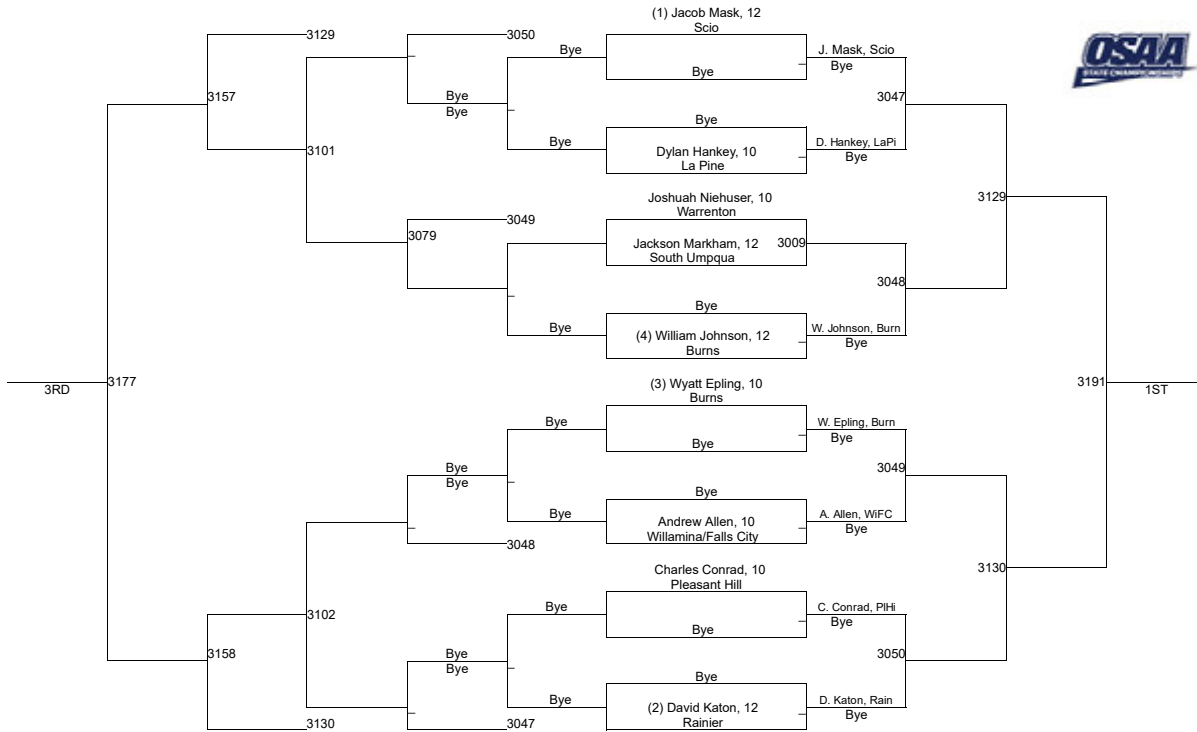

2020 OSAA/OnPoint Community Credit Union Wrestling State Championships 3A-160