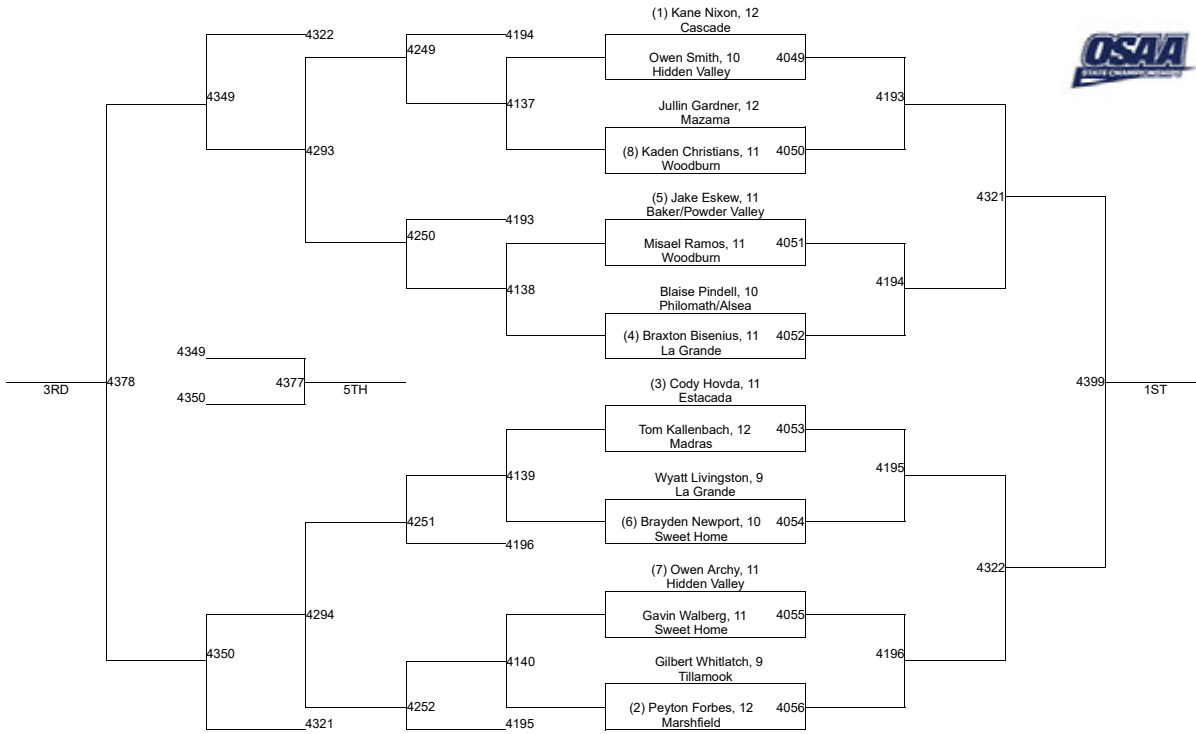

2020 OSAA/OnPoint Community Credit Union Wrestling State Championships

4A-145