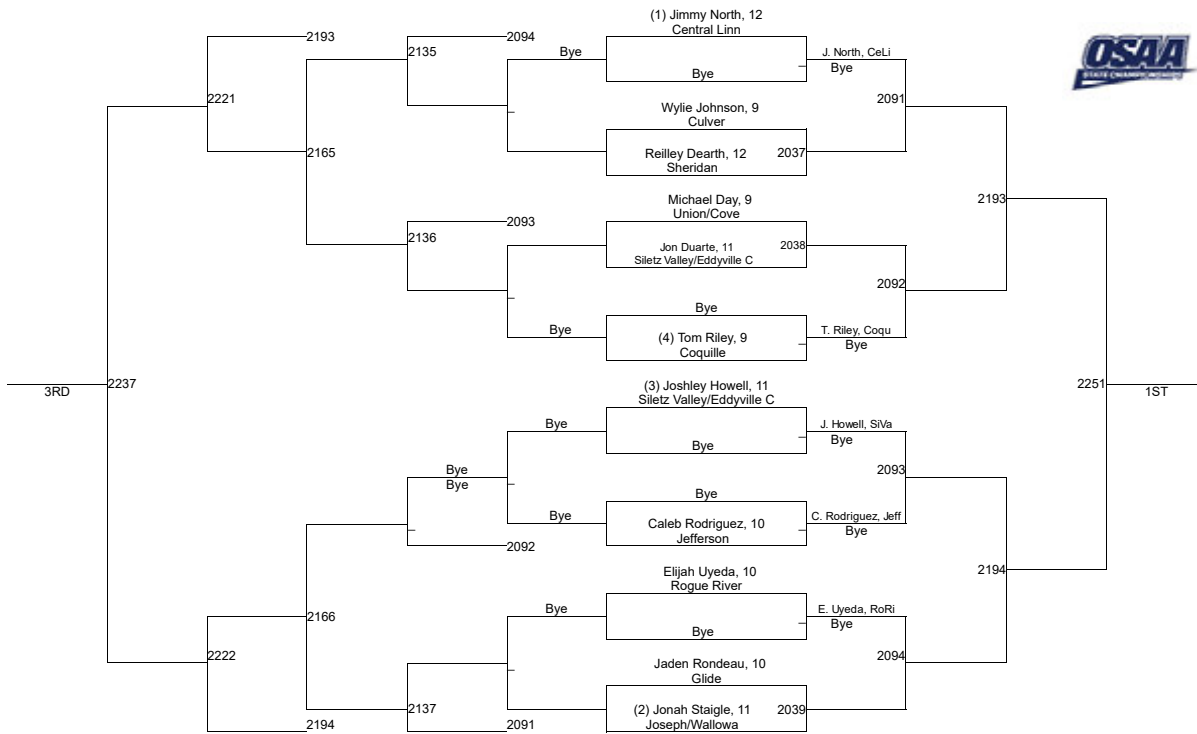

2020 OSAA/OnPoint Community Credit Union Wrestling State Championships 2A/1A-220