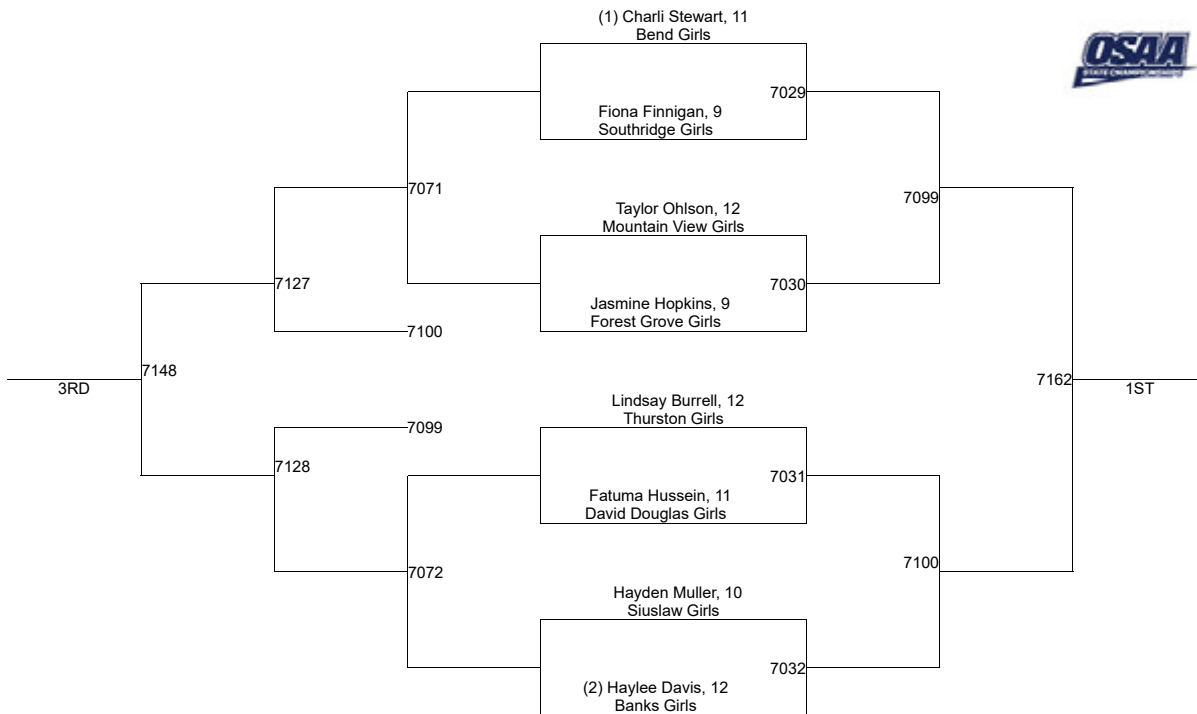

2020 OSAA/OnPoint Community Credit Union Wrestling State Championships **Girls 135**