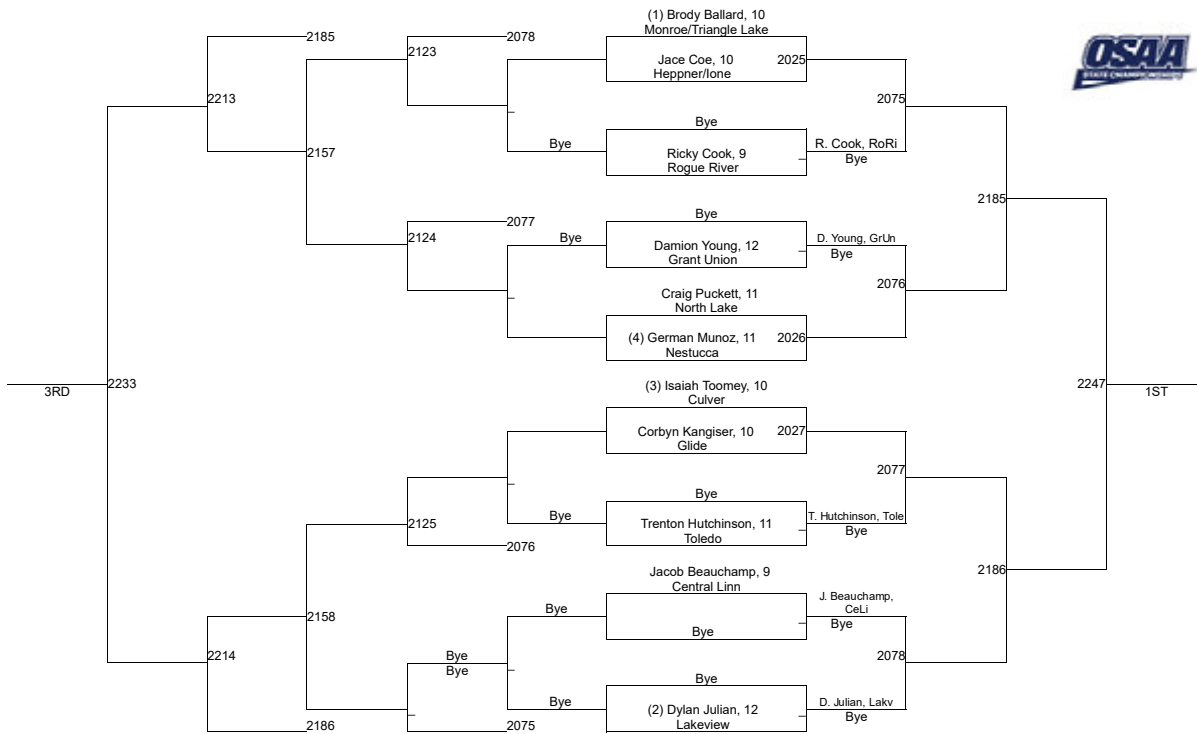

2020 OSAA/OnPoint Community Credit Union Wrestling State Championships 2A/1A-160