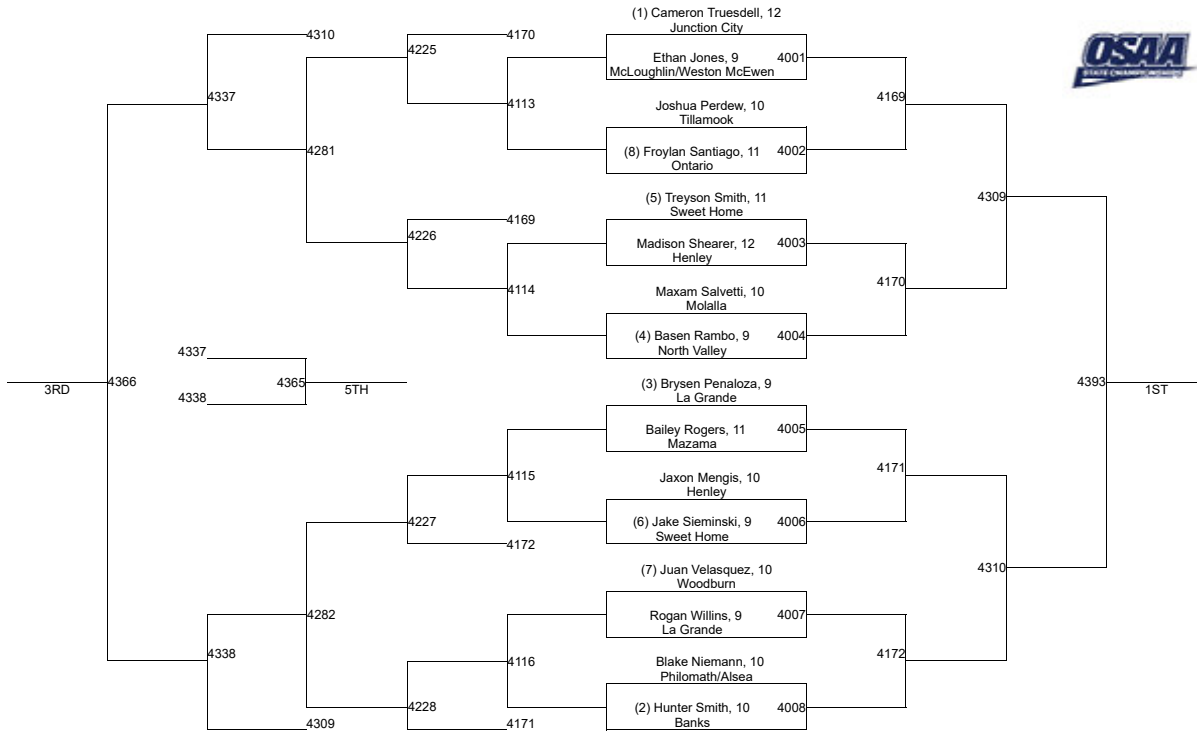

2020 OSAA/OnPoint Community Credit Union Wrestling State Championships

4A-106