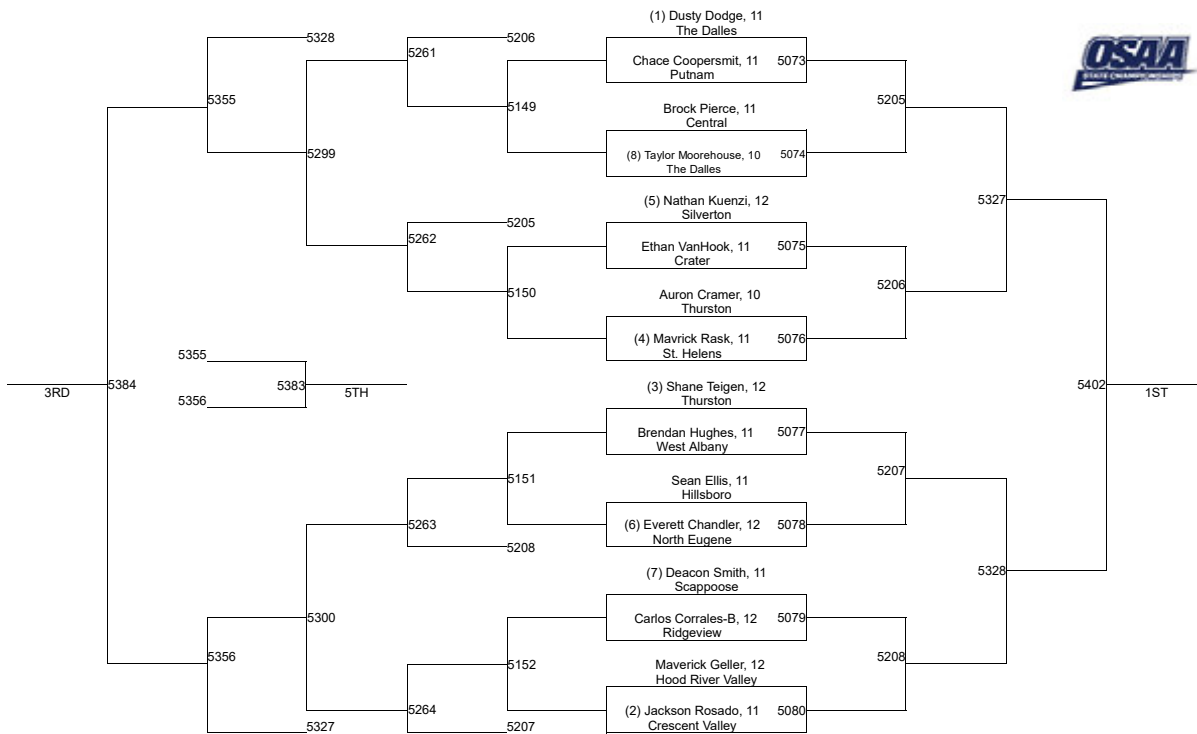

2020 OSAA/OnPoint Community Credit Union Wrestling State Championships

5A-170