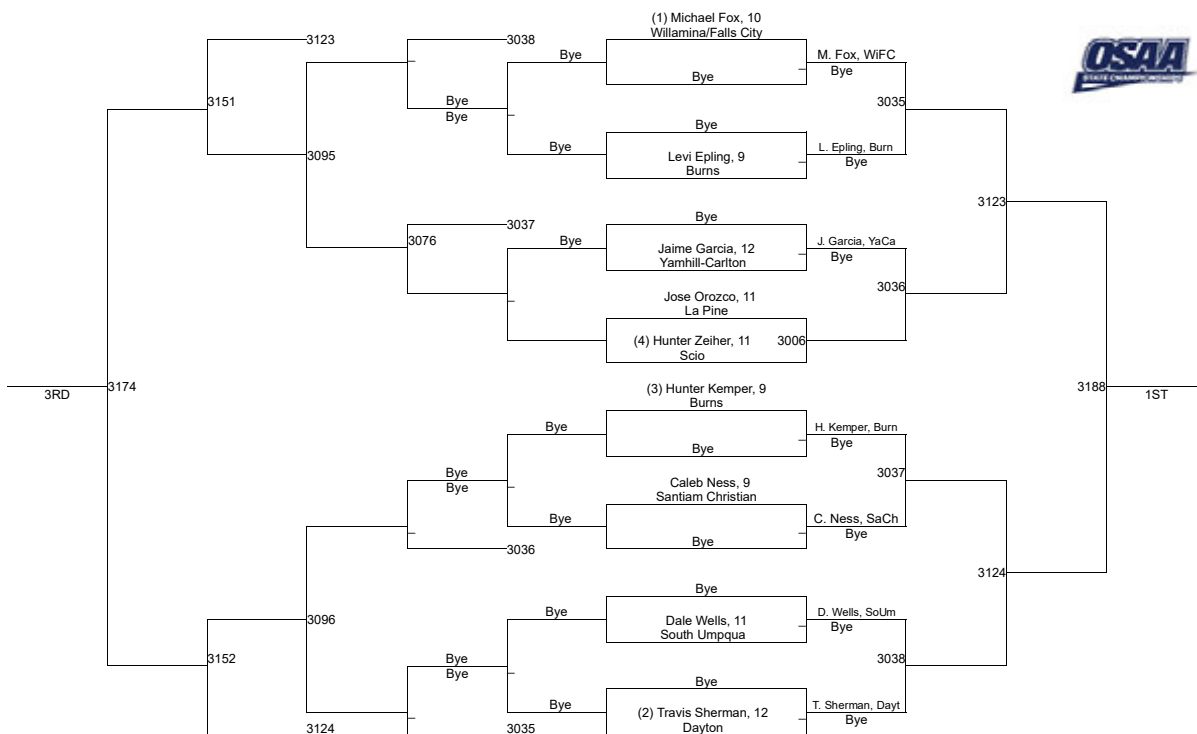

2020 OSAA/OnPoint Community Credit Union Wrestling State Championships 3A-138