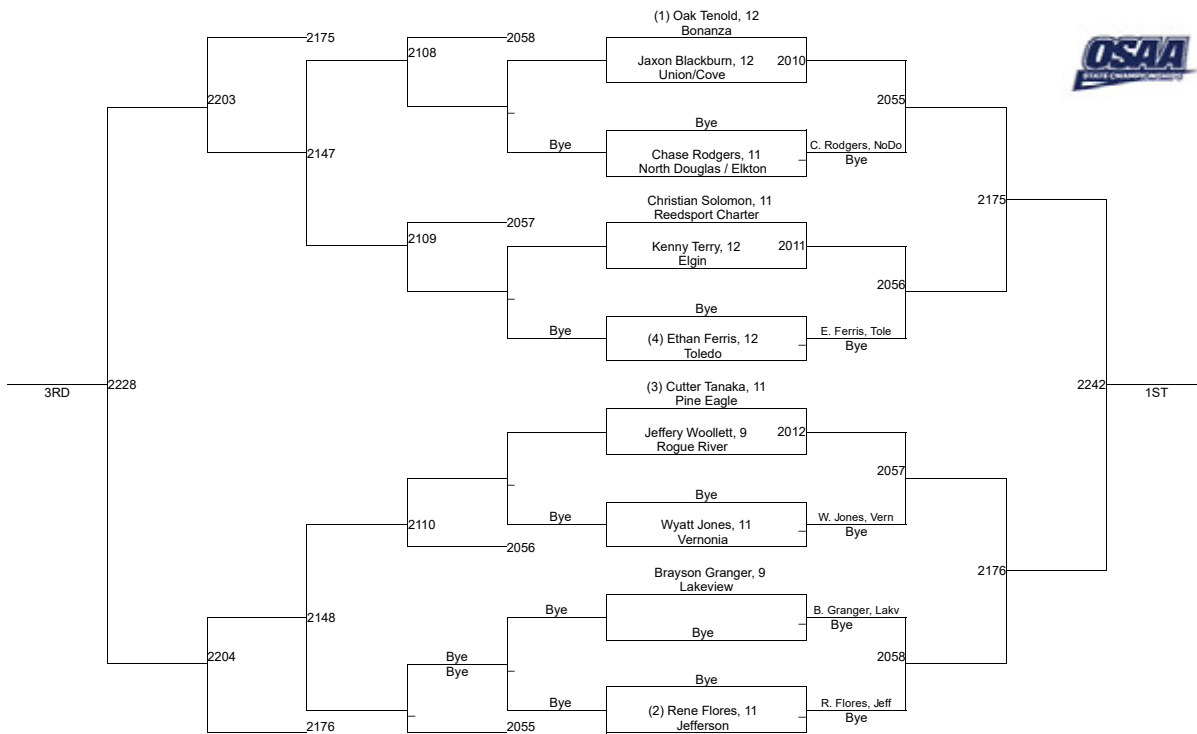

2020 OSAA/OnPoint Community Credit Union Wrestling State Championships 2A/1A-126