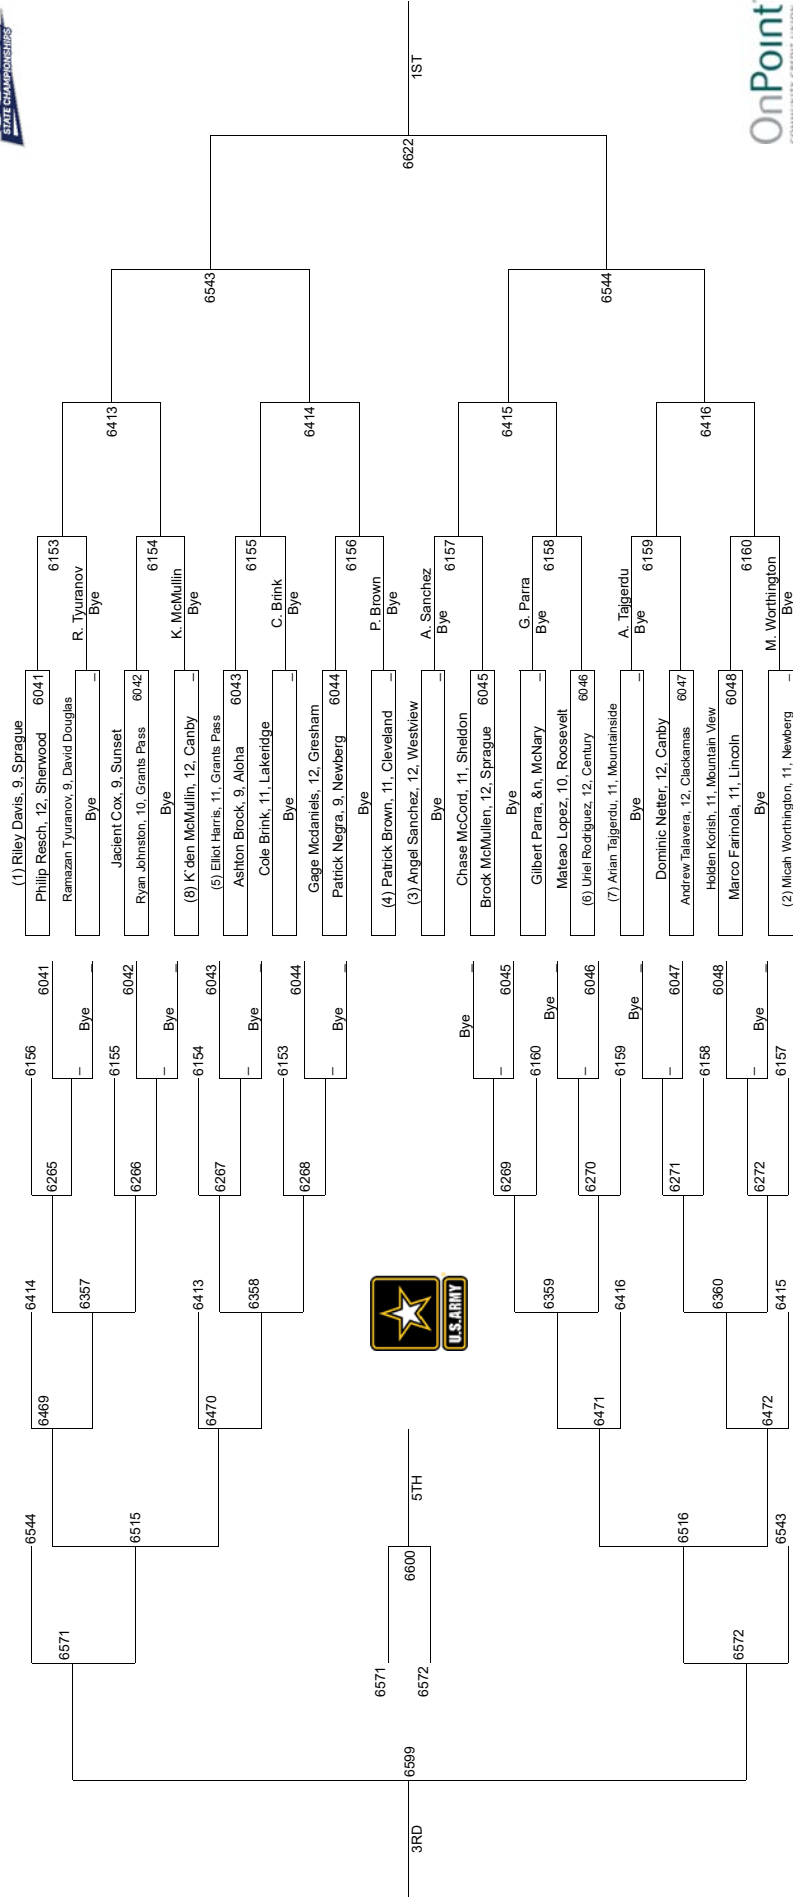

2020 OSAA/OnPoint Community Credit Union Wrestling State Championships 6A-138