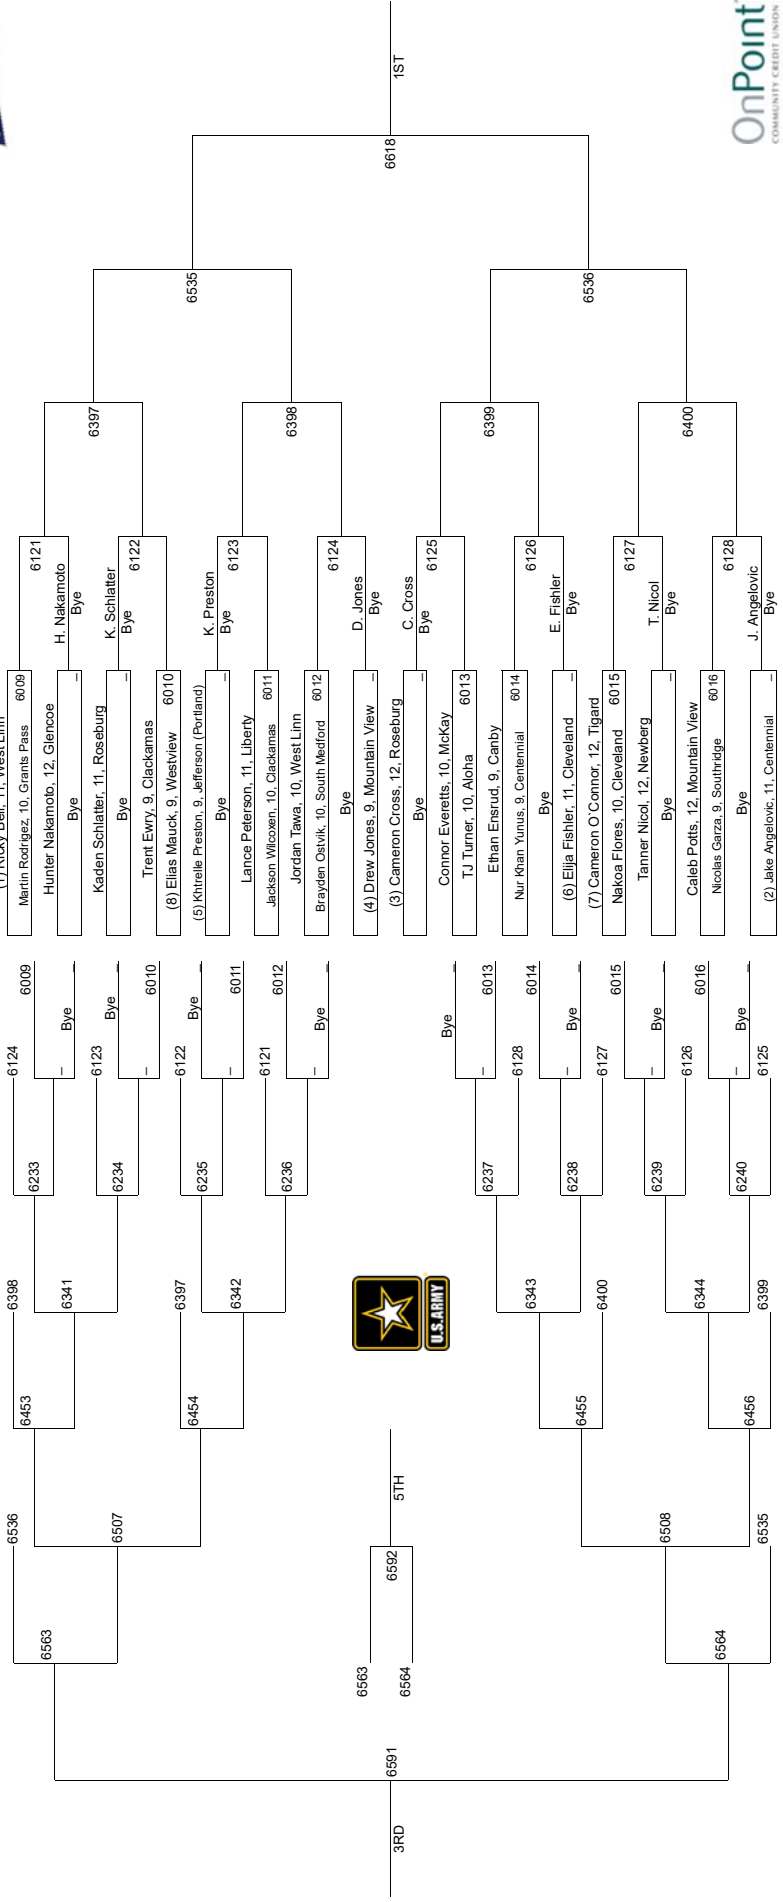

2020 OSAA/OnPoint Community Credit Union Wrestling State Championships

6A-113