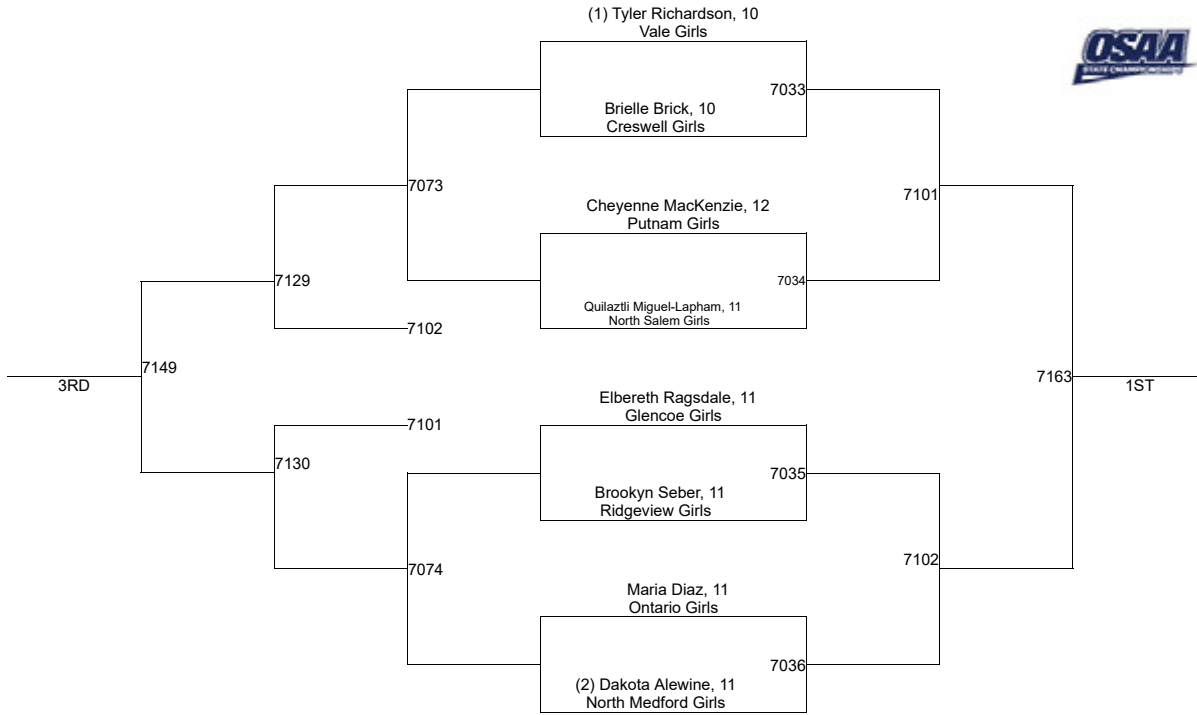

2020 OSAA/OnPoint Community Credit Union Wrestling State Championships **Girls 140**