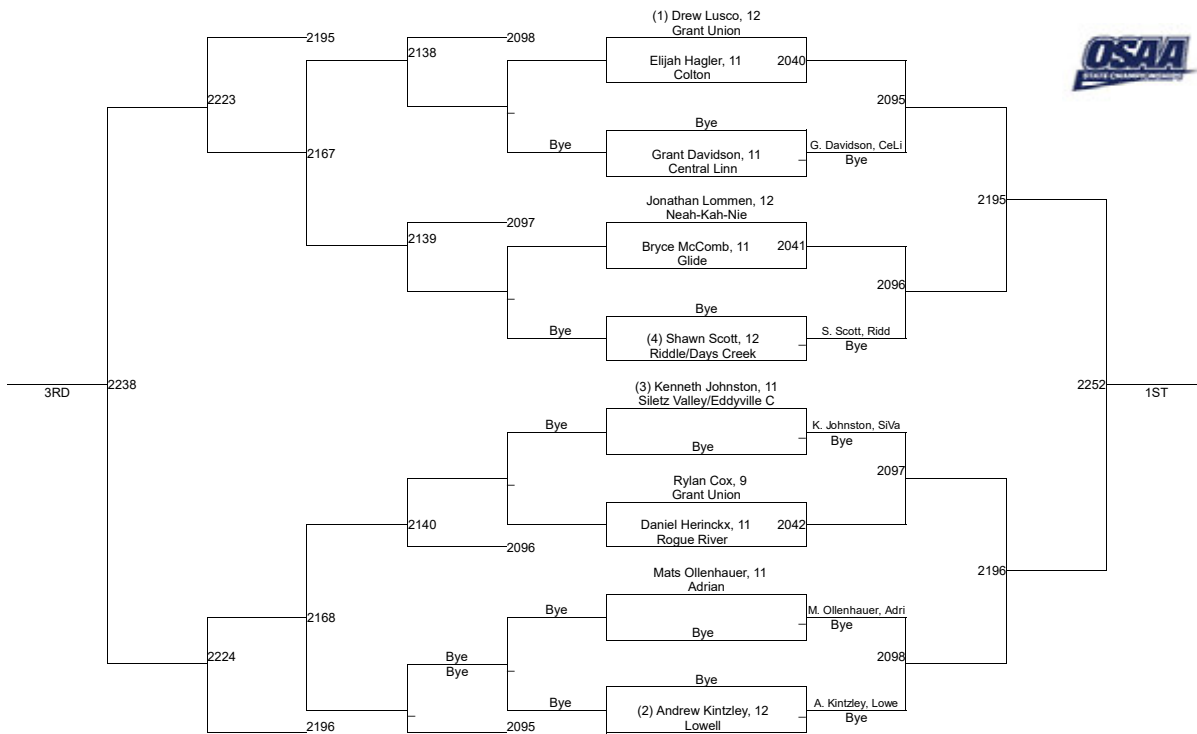

2020 OSAA/OnPoint Community Credit Union Wrestling State Championships 2A/1A-285