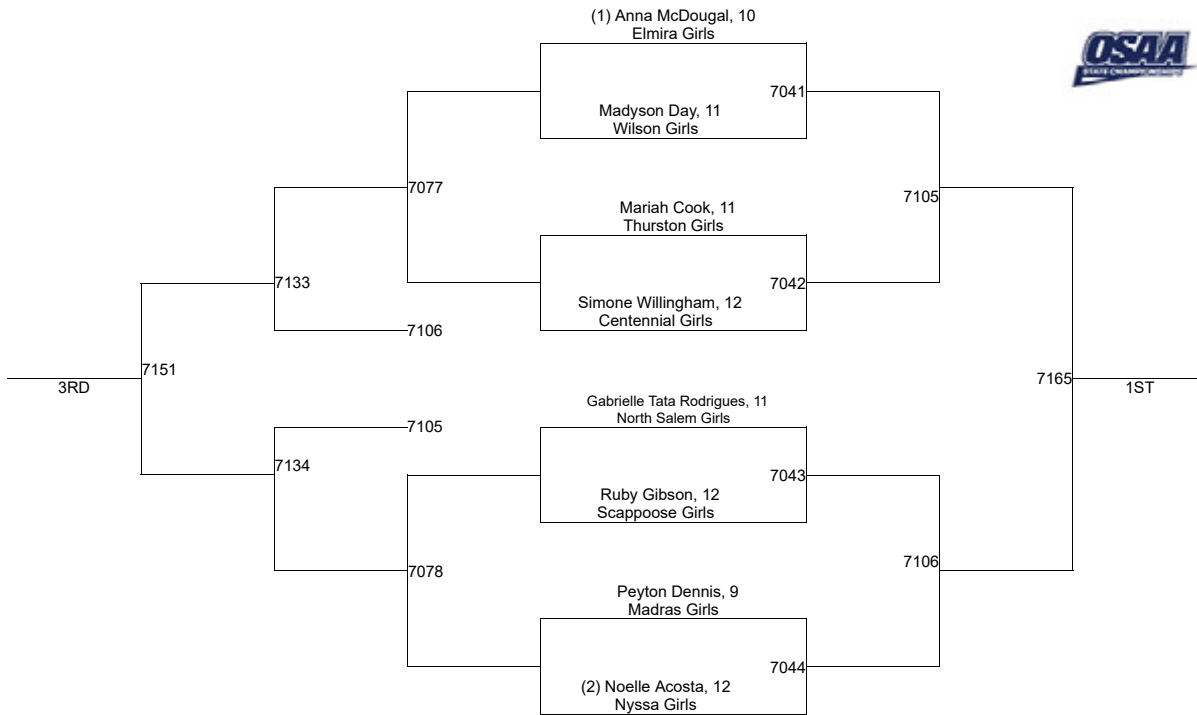

2020 OSAA/OnPoint Community Credit Union Wrestling State Championships **Girls 155**