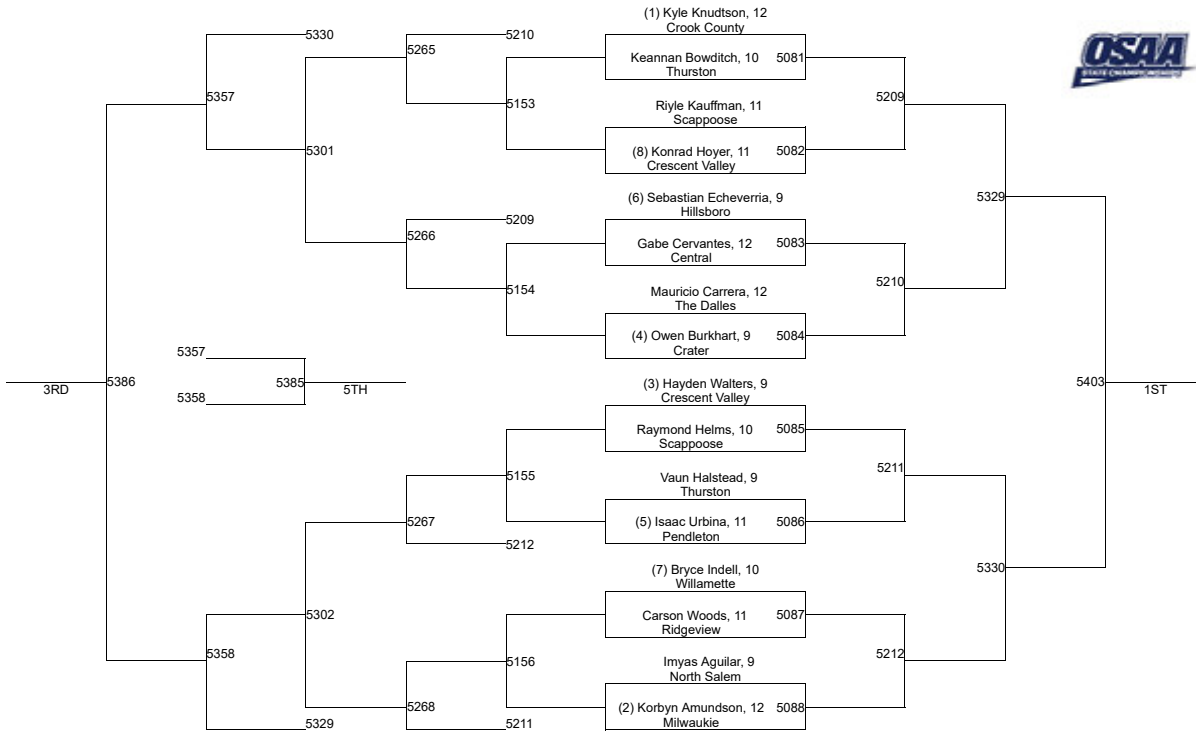

2020 OSAA/OnPoint Community Credit Union Wrestling State Championships

5A-182