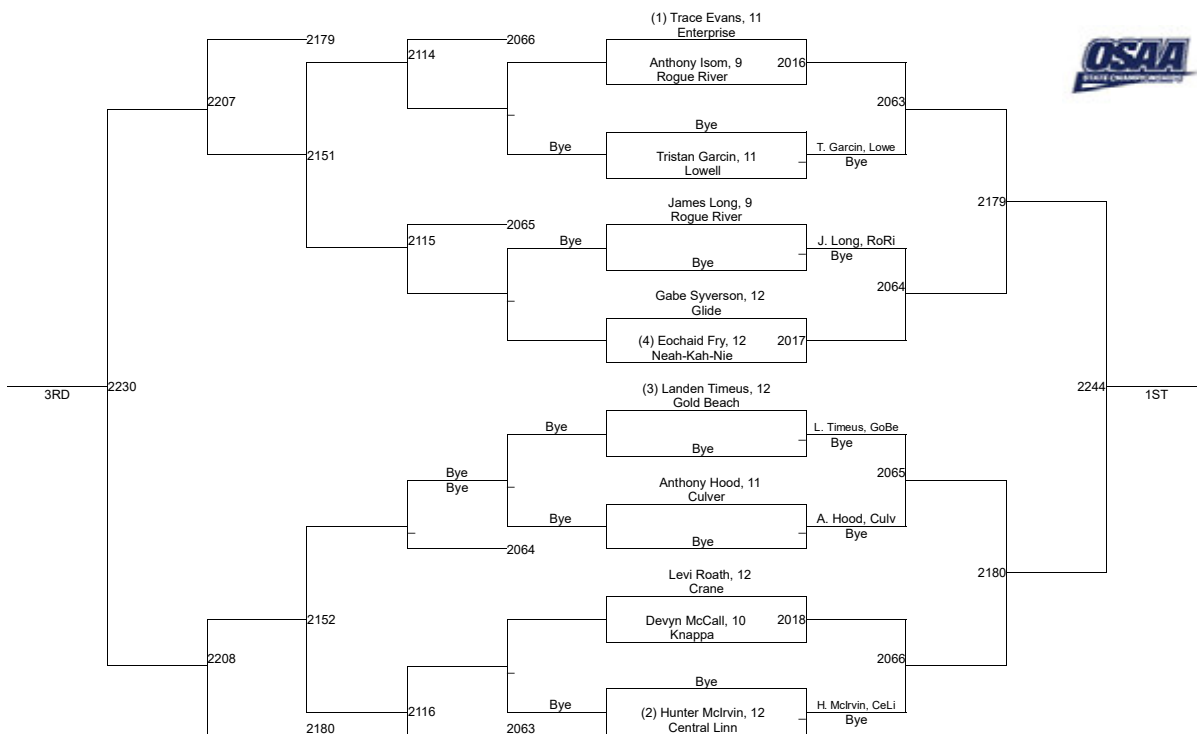

2020 OSAA/OnPoint Community Credit Union Wrestling State Championships 2A/1A-138