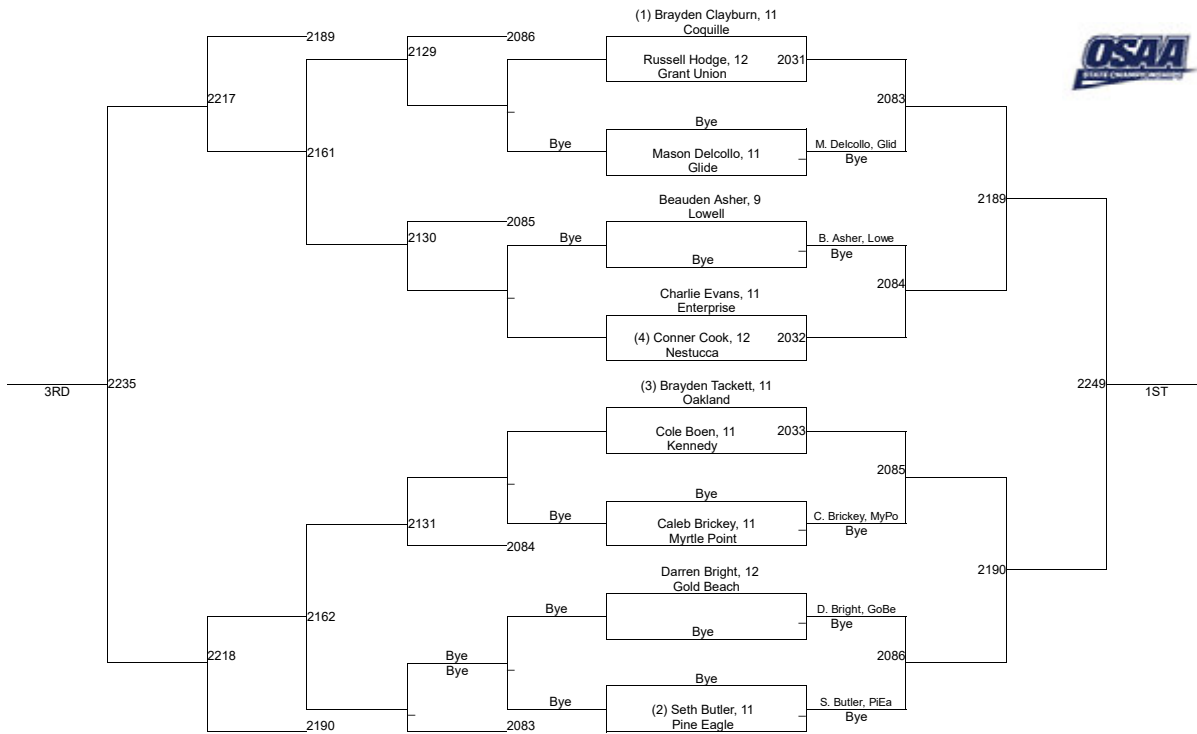

2020 OSAA/OnPoint Community Credit Union Wrestling State Championships 2A/1A-182