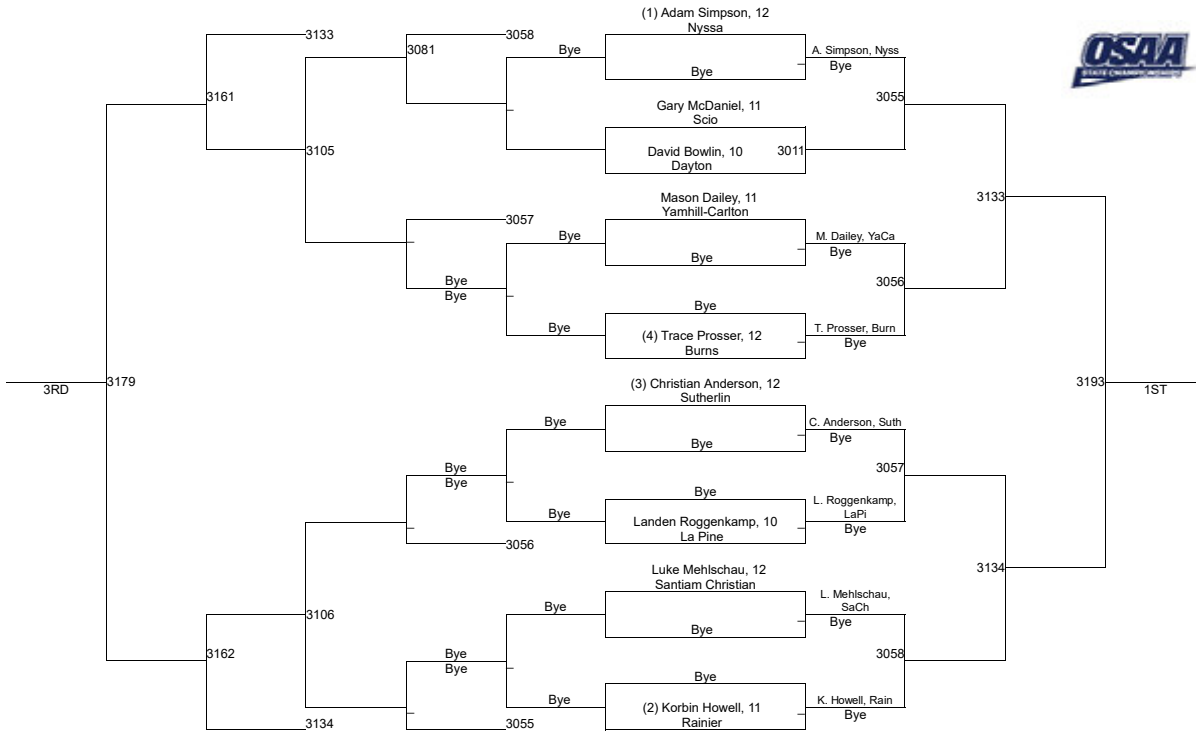

2020 OSAA/OnPoint Community Credit Union Wrestling State Championships 3A-182