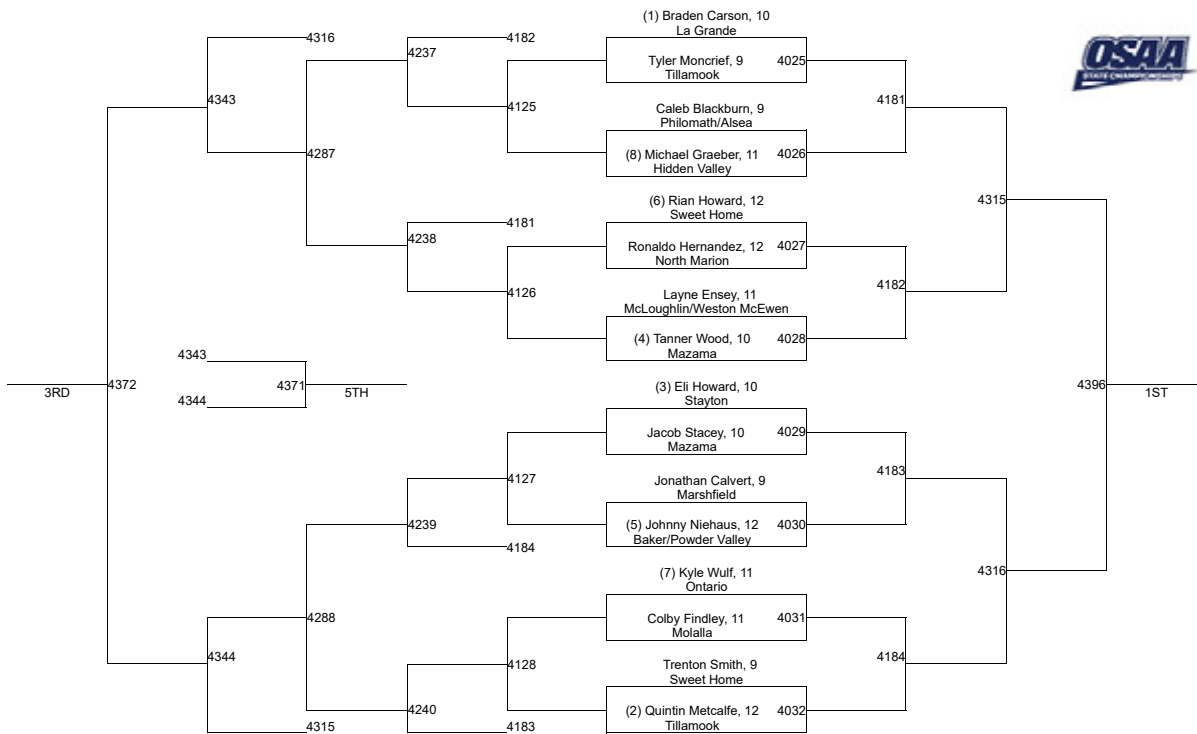

2020 OSAA/OnPoint Community Credit Union Wrestling State Championships

4A-126