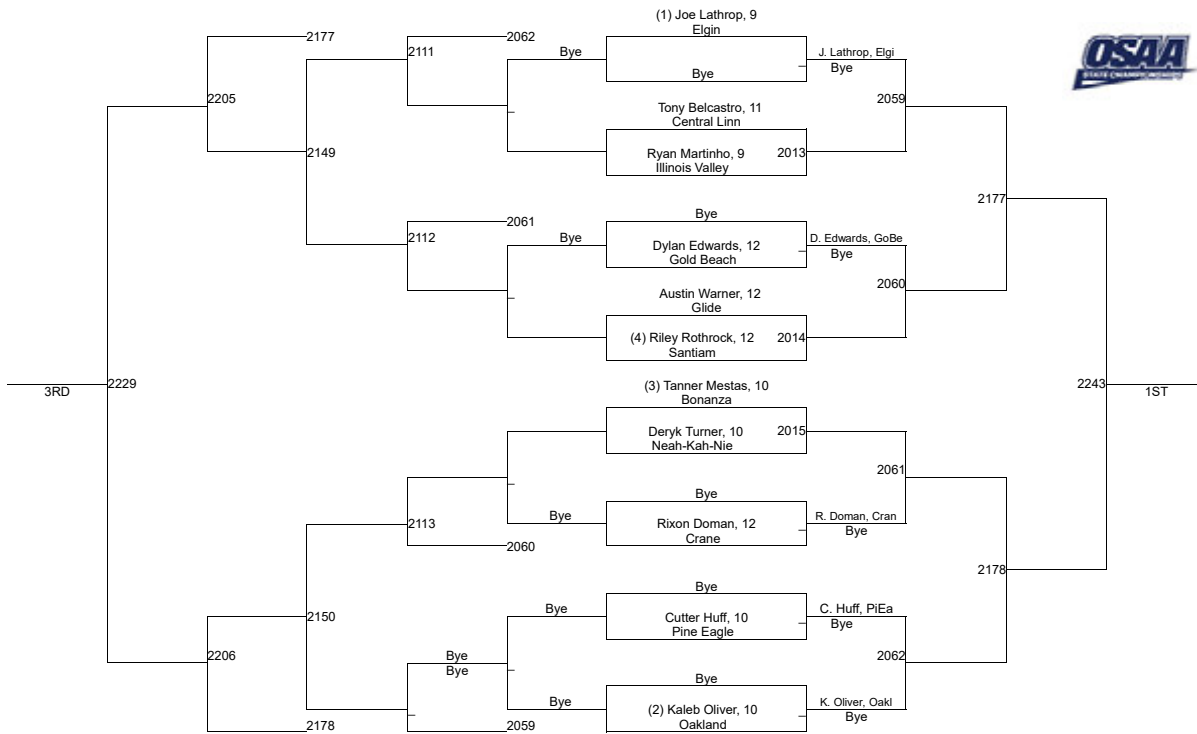

2020 OSAA/OnPoint Community Credit Union Wrestling State Championships 2A/1A-132