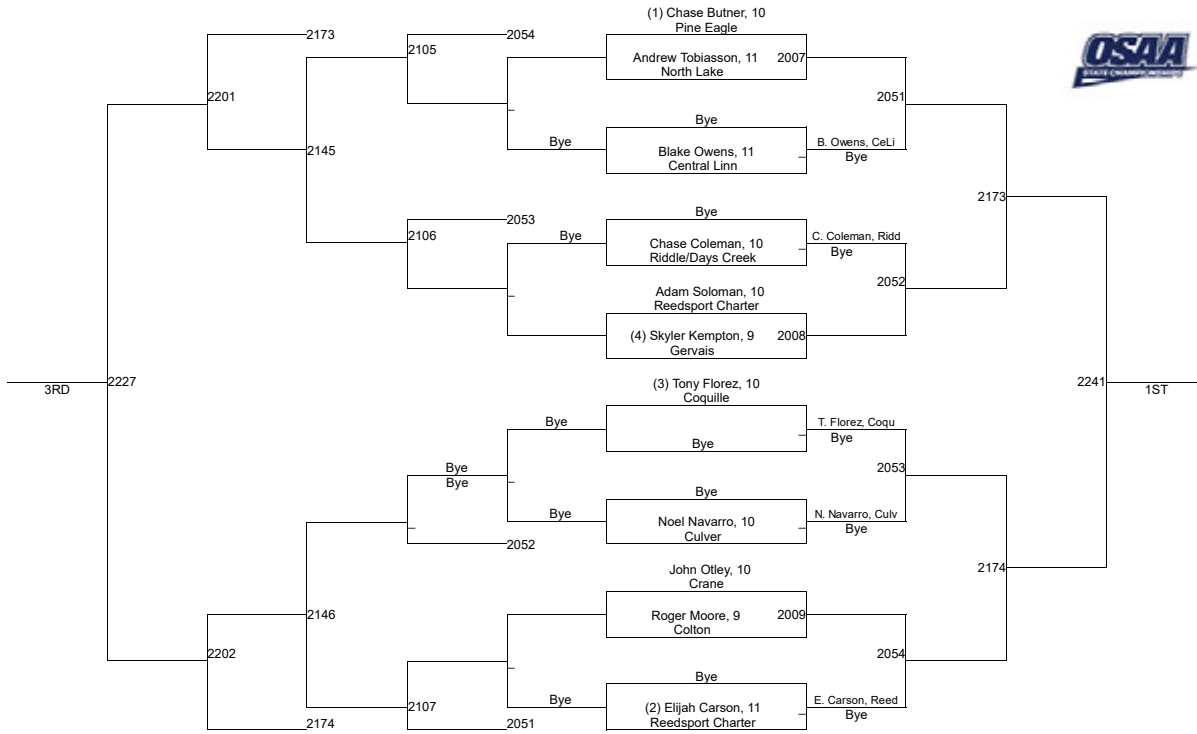

2020 OSAA/OnPoint Community Credit Union Wrestling State Championships 2A/1A-120