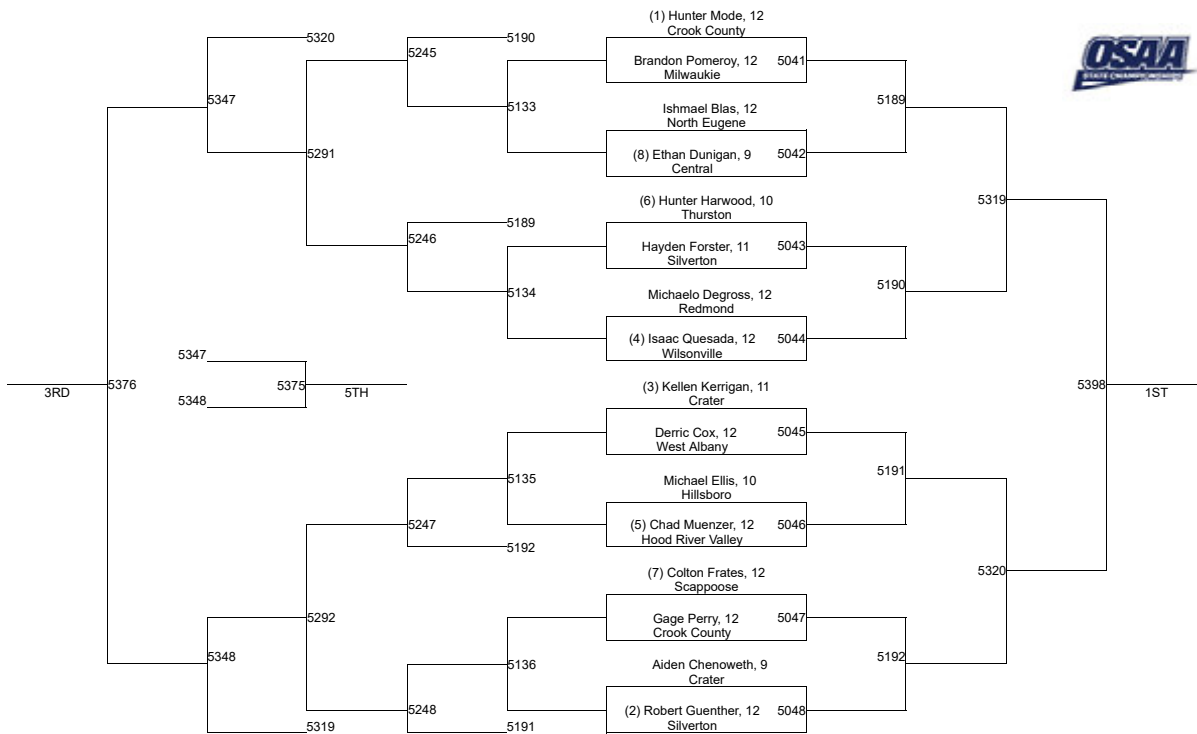

5A-126

2020 OSAA/OnPoint Community Credit Union Wrestling State Championships

5A-132

2020 OSAA/OnPoint Community Credit Union Wrestling State Championships

5A-138

2020 OSAA/OnPoint Community Credit Union Wrestling State Championships