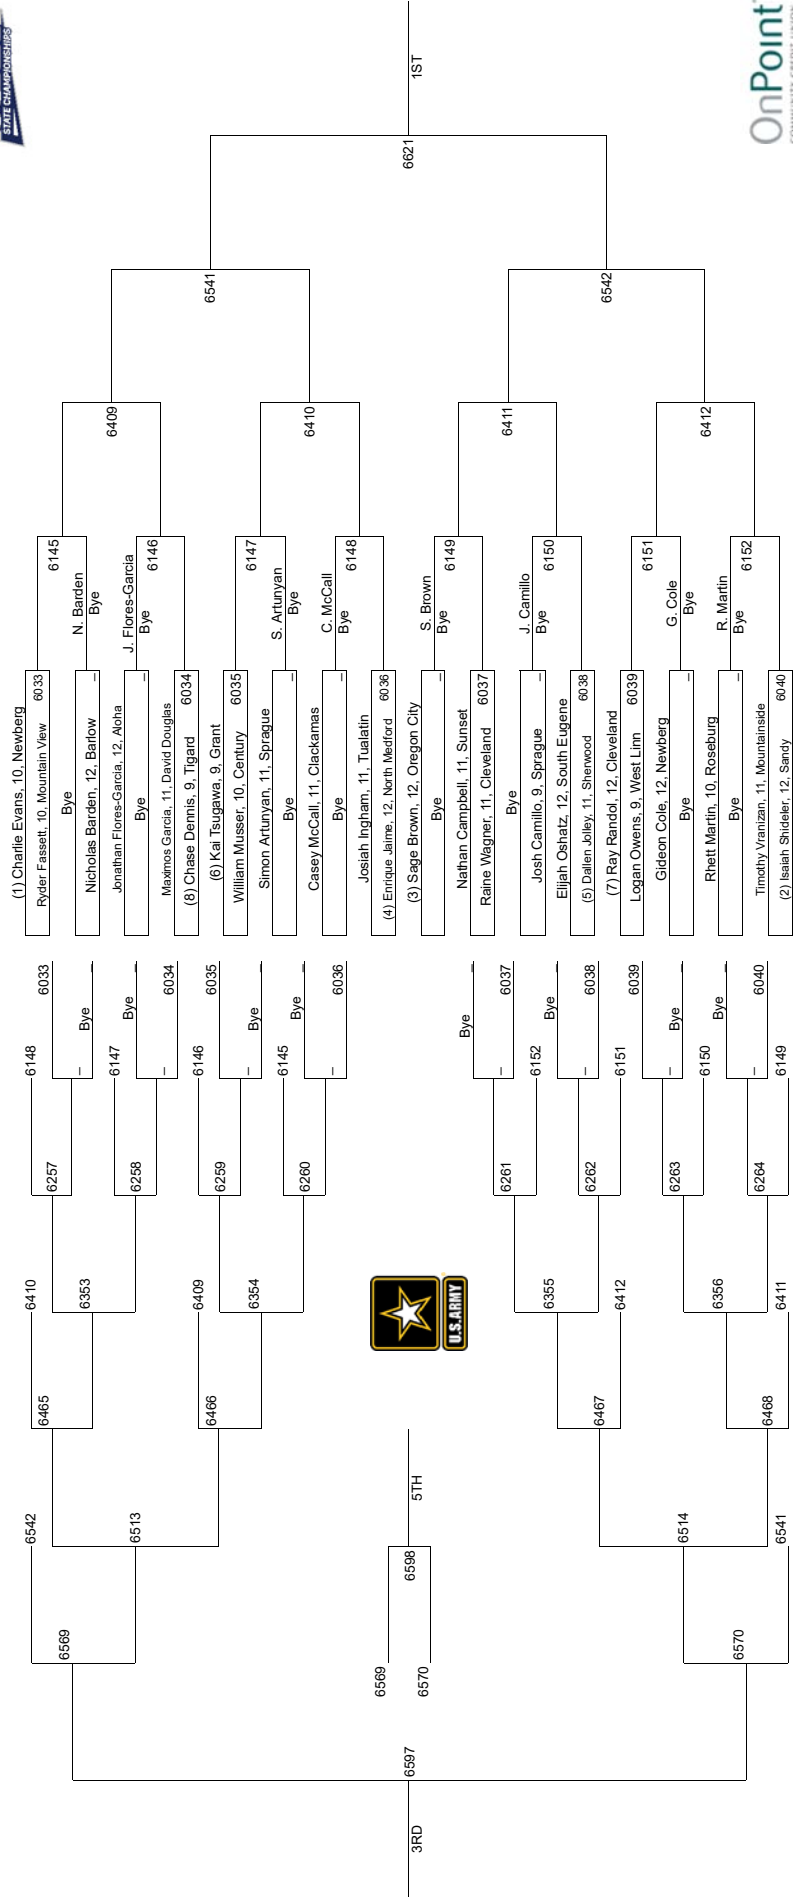

2020 OSAA/OnPoint Community Credit Union Wrestling State Championships 6A-132