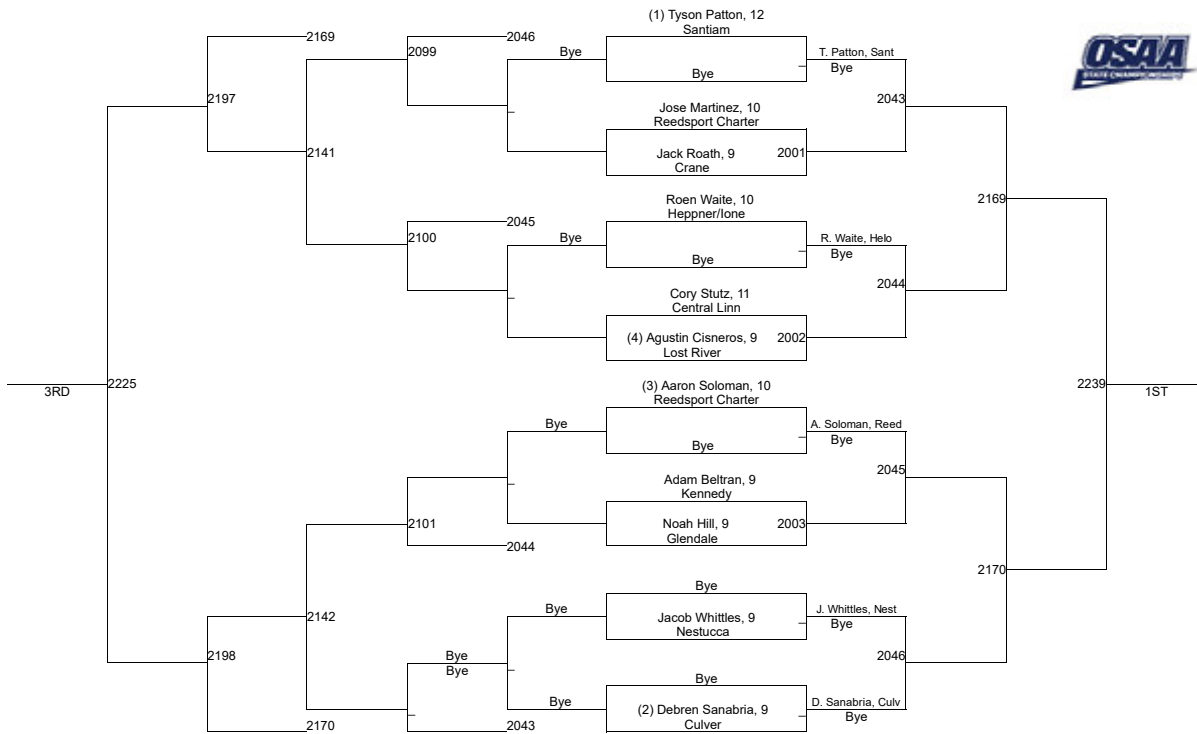

2020 OSAA/OnPoint Community Credit Union Wrestling State Championships 2A/1A-106