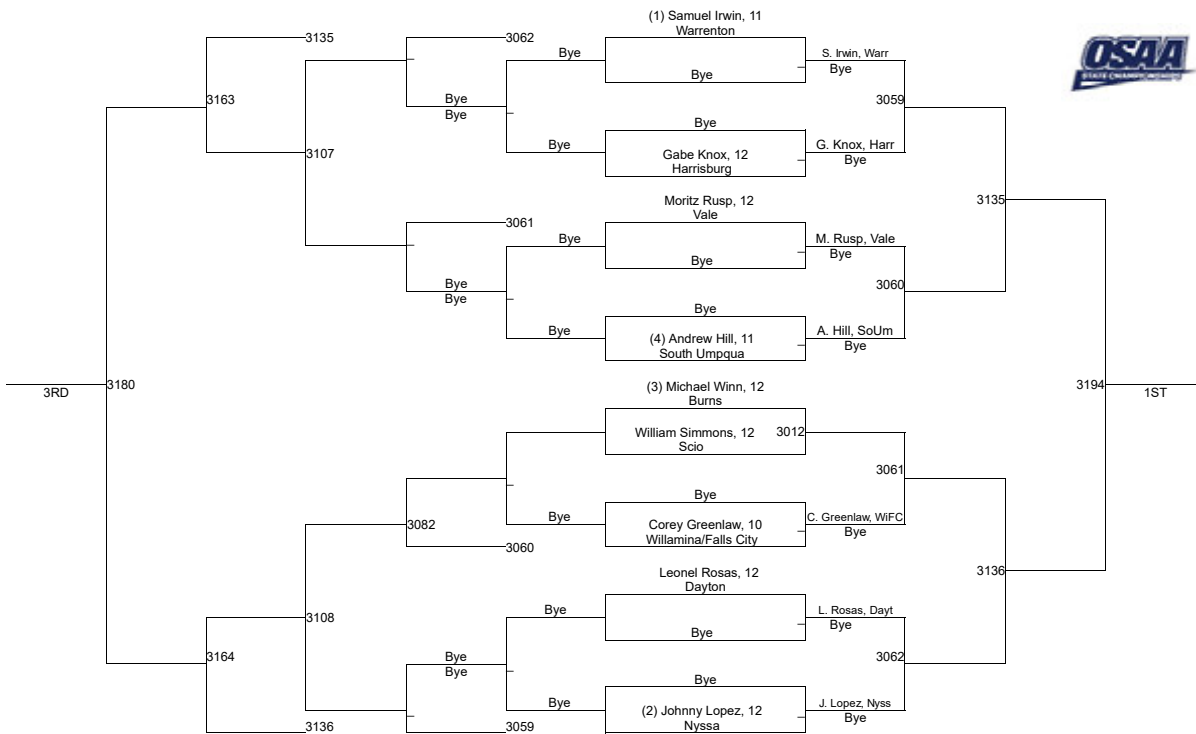

2020 OSAA/OnPoint Community Credit Union Wrestling State Championships 3A-195