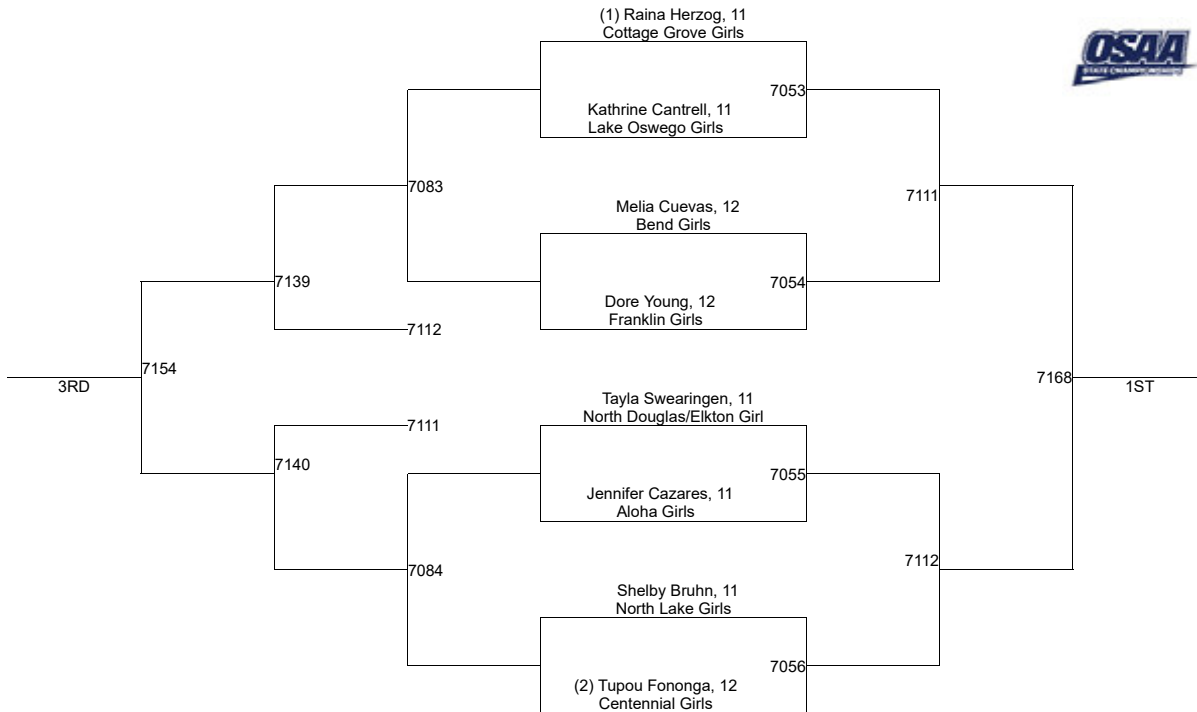

2020 OSAA/OnPoint Community Credit Union Wrestling State Championships **Girls 235**