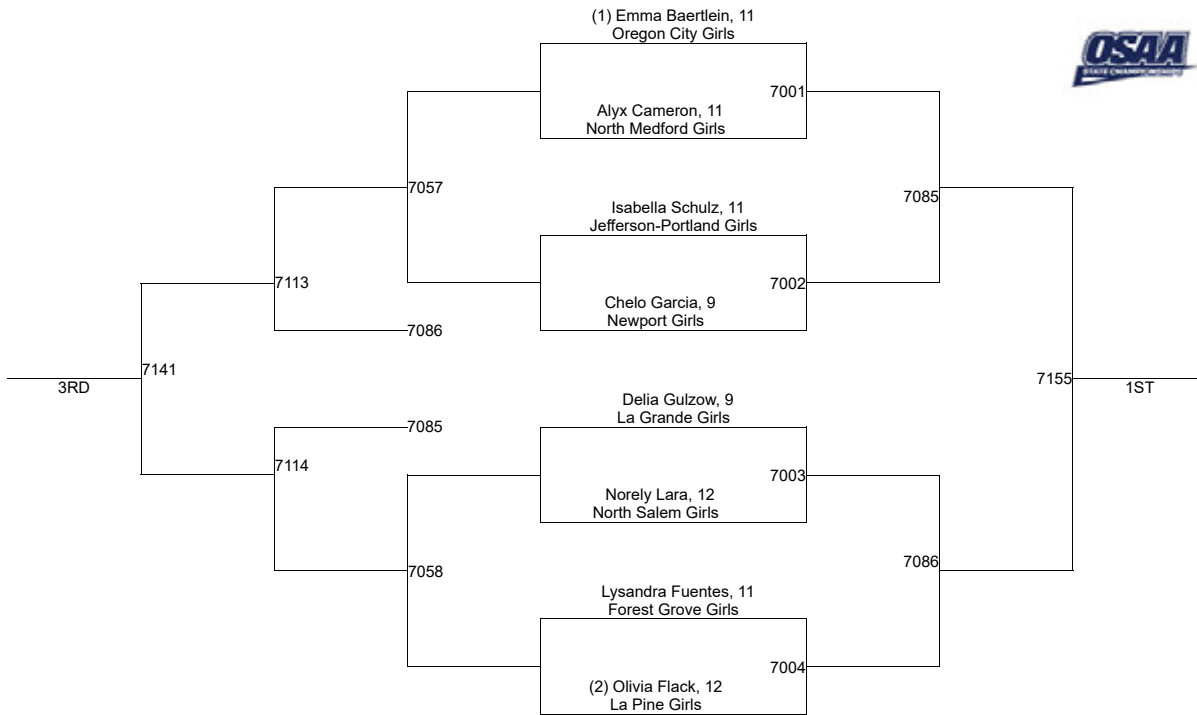

2020 OSAA/OnPoint Community Credit Union Wrestling State Championships **Girls 100**