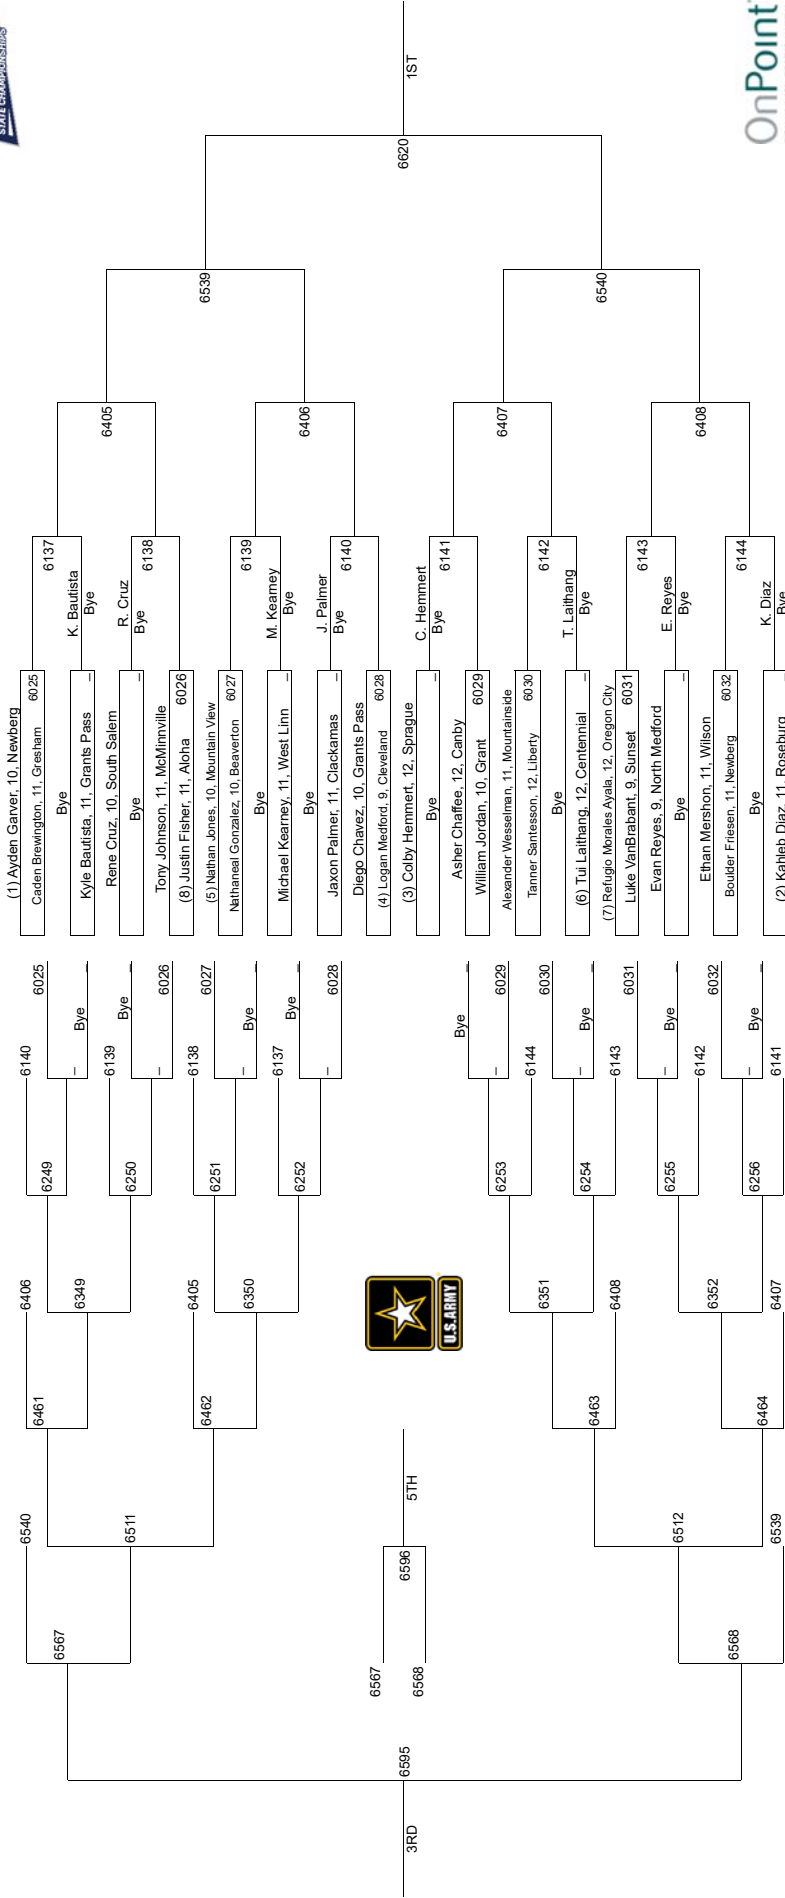

2020 OSAA/OnPoint Community Credit Union Wrestling State Championships 6A-126