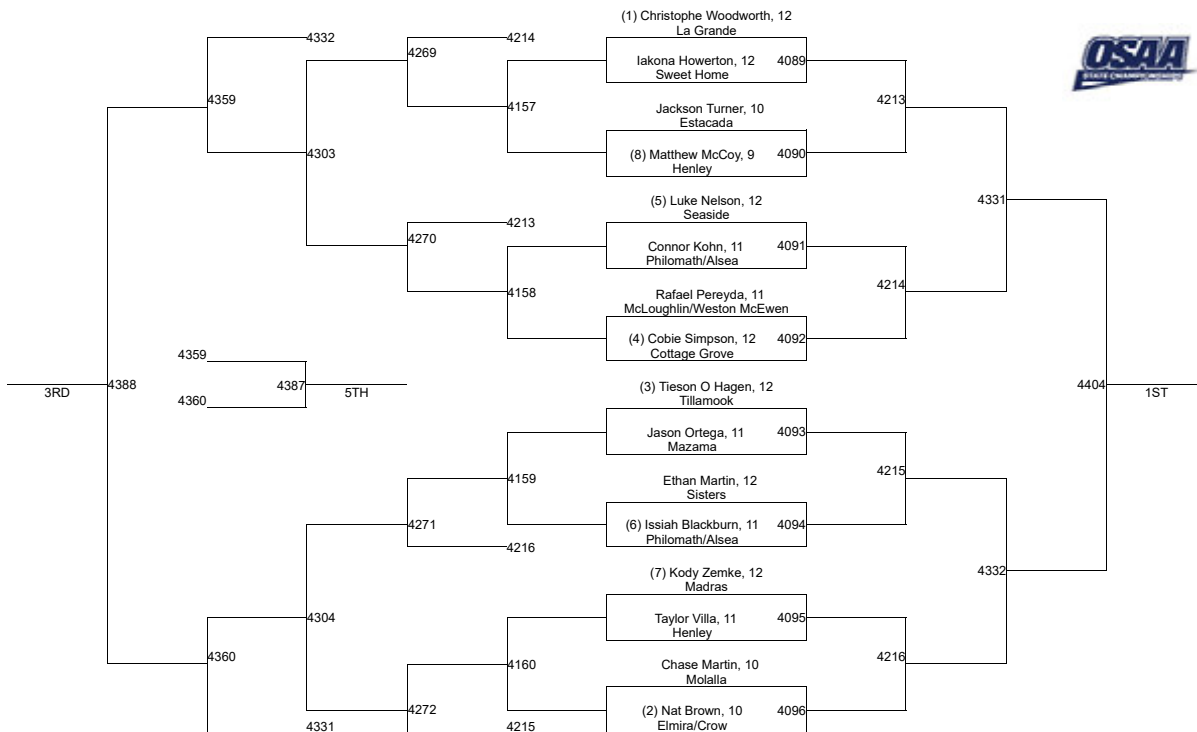

2020 OSAA/OnPoint Community Credit Union Wrestling State Championships

4A-195