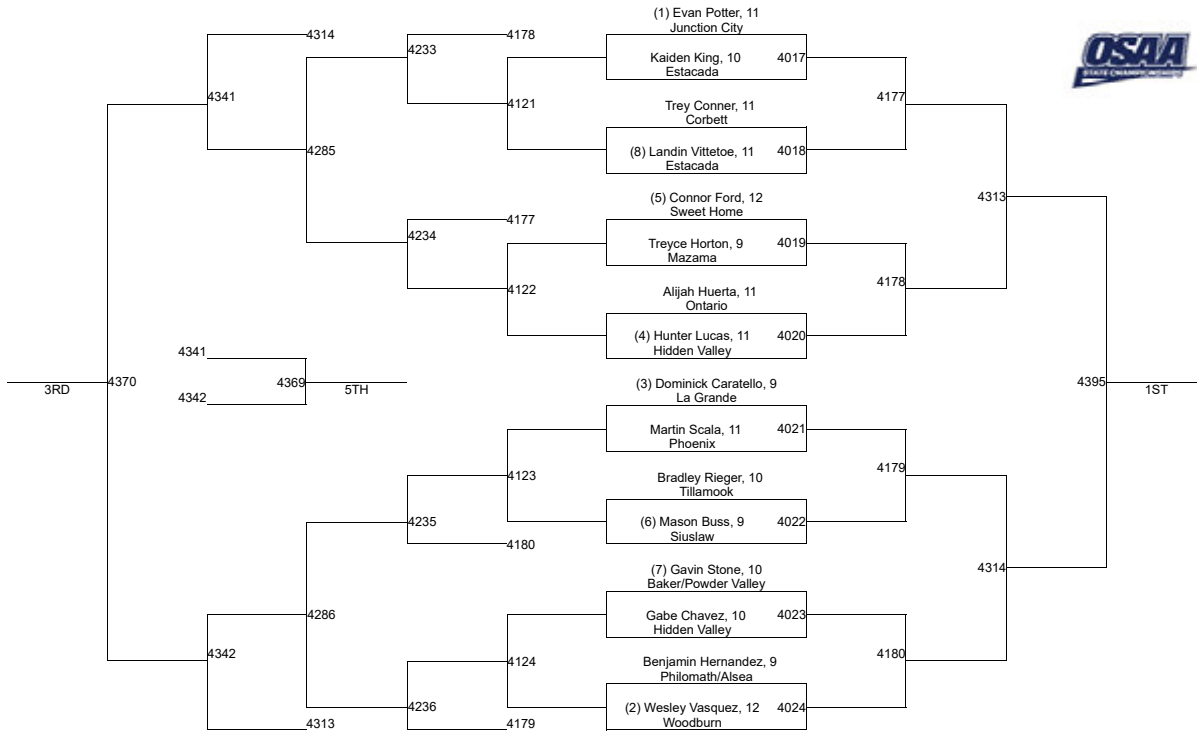

2020 OSAA/OnPoint Community Credit Union Wrestling State Championships

4A-120