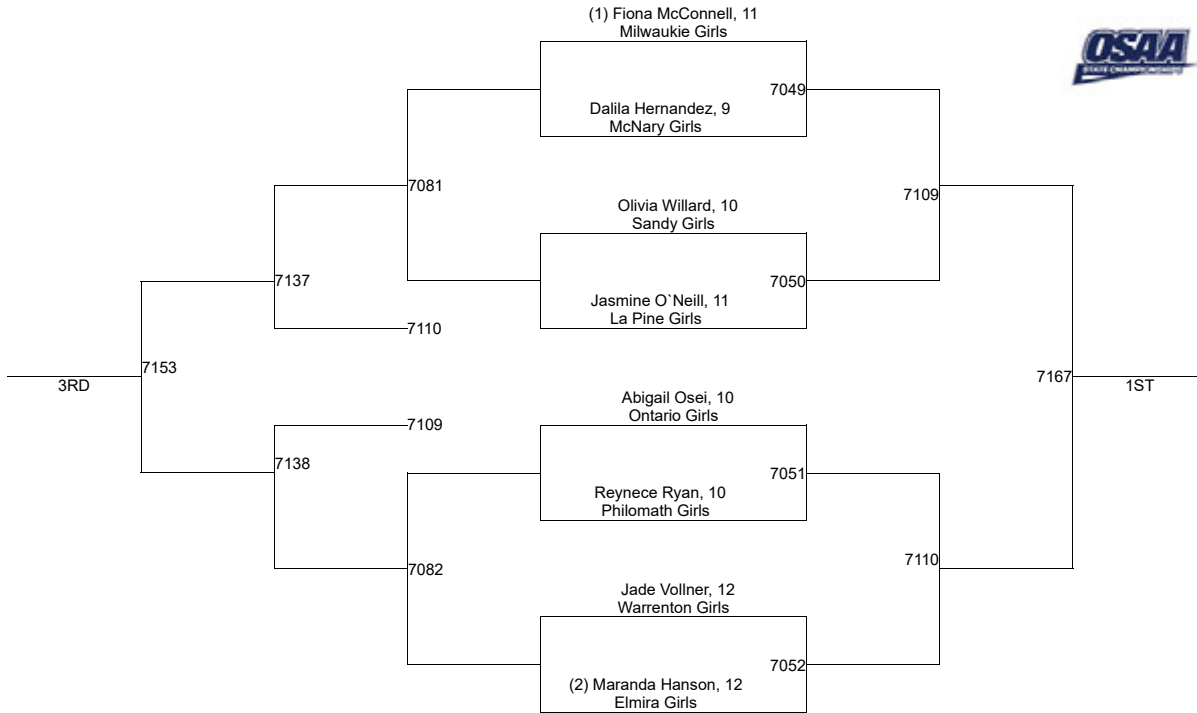

2020 OSAA/OnPoint Community Credit Union Wrestling State Championships **Girls 190**