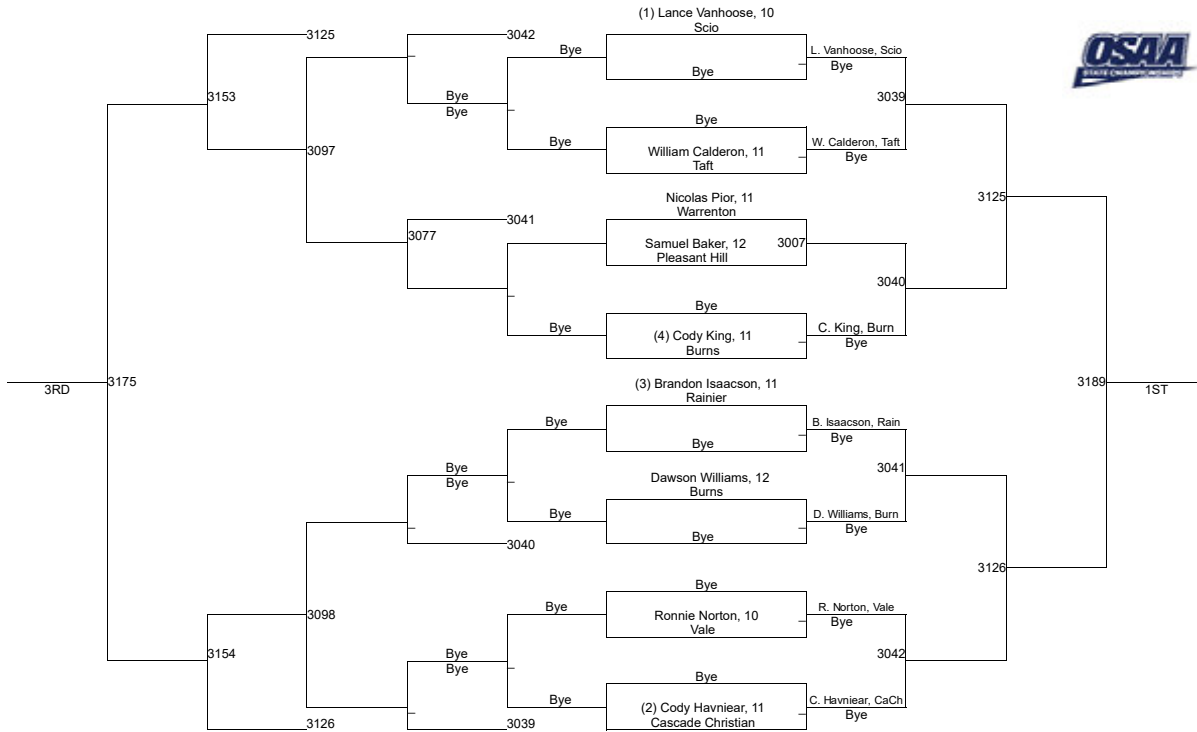

2020 OSAA/OnPoint Community Credit Union Wrestling State Championships **3A-145**