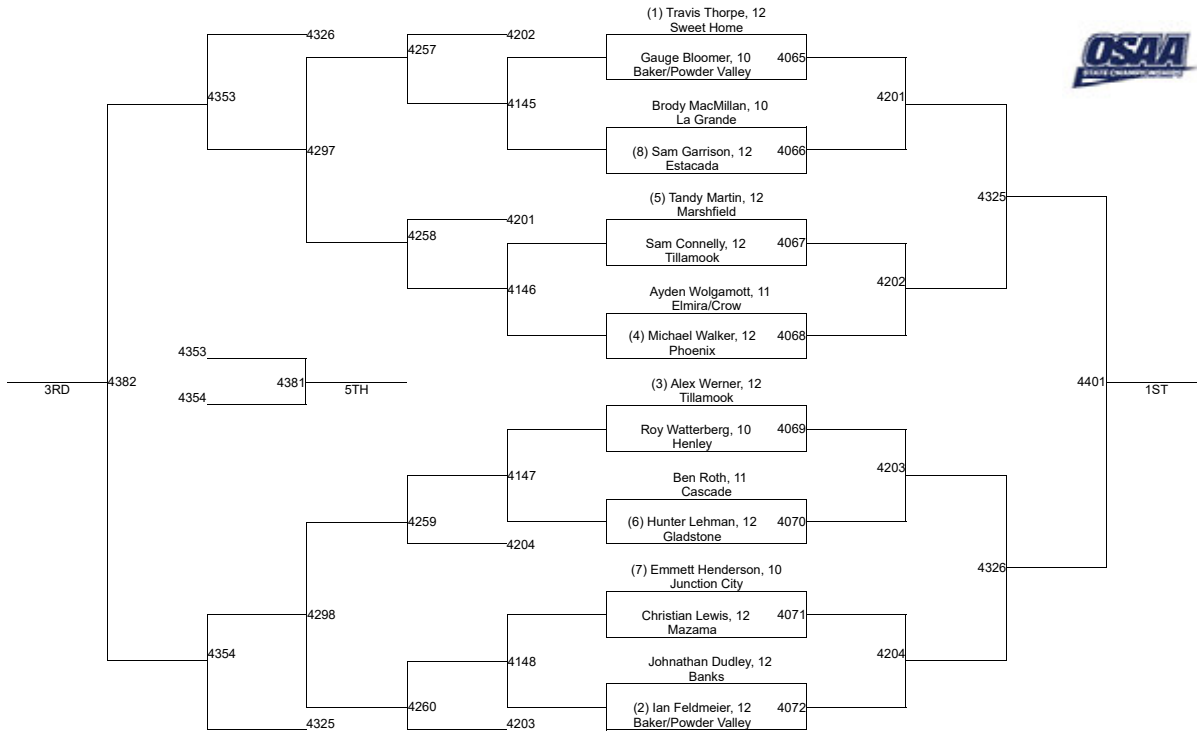

2020 OSAA/OnPoint Community Credit Union Wrestling State Championships

4A-160