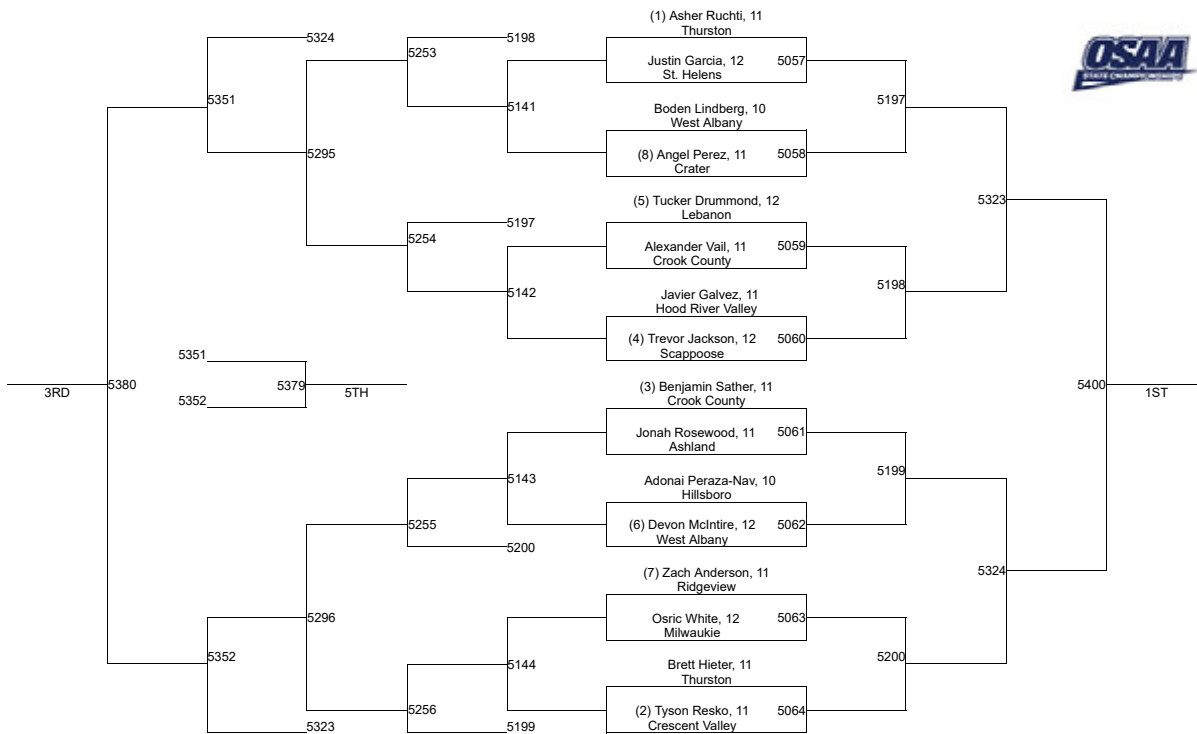

2020 OSAA/OnPoint Community Credit Union Wrestling State Championships

5A-152