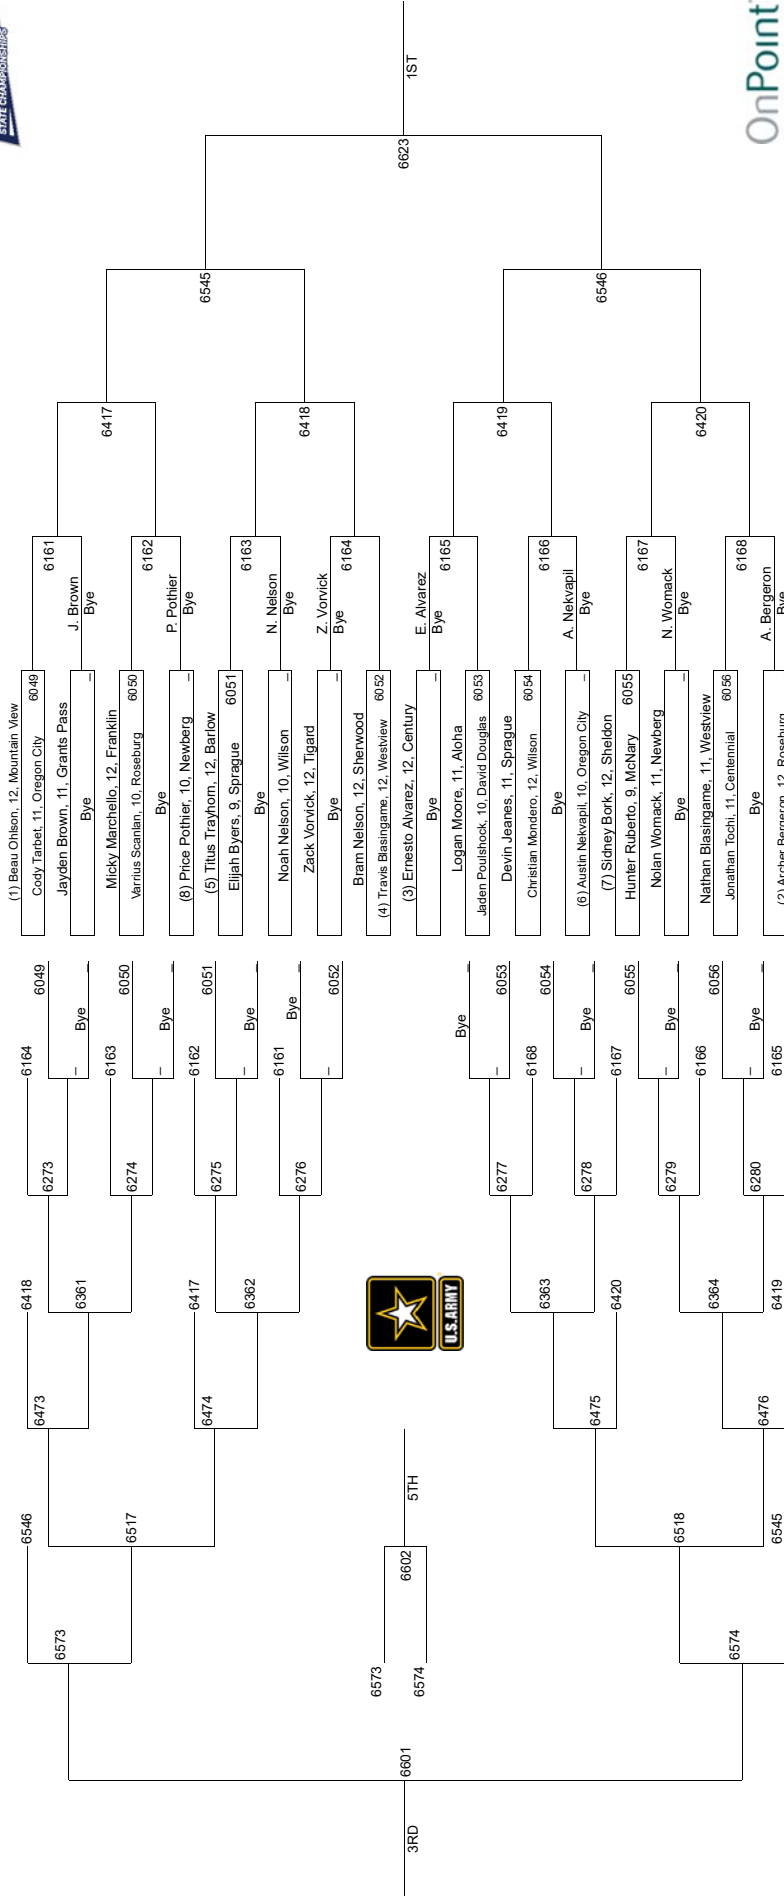

2020 OSAA/OnPoint Community Credit Union Wrestling State Championships 6A-145