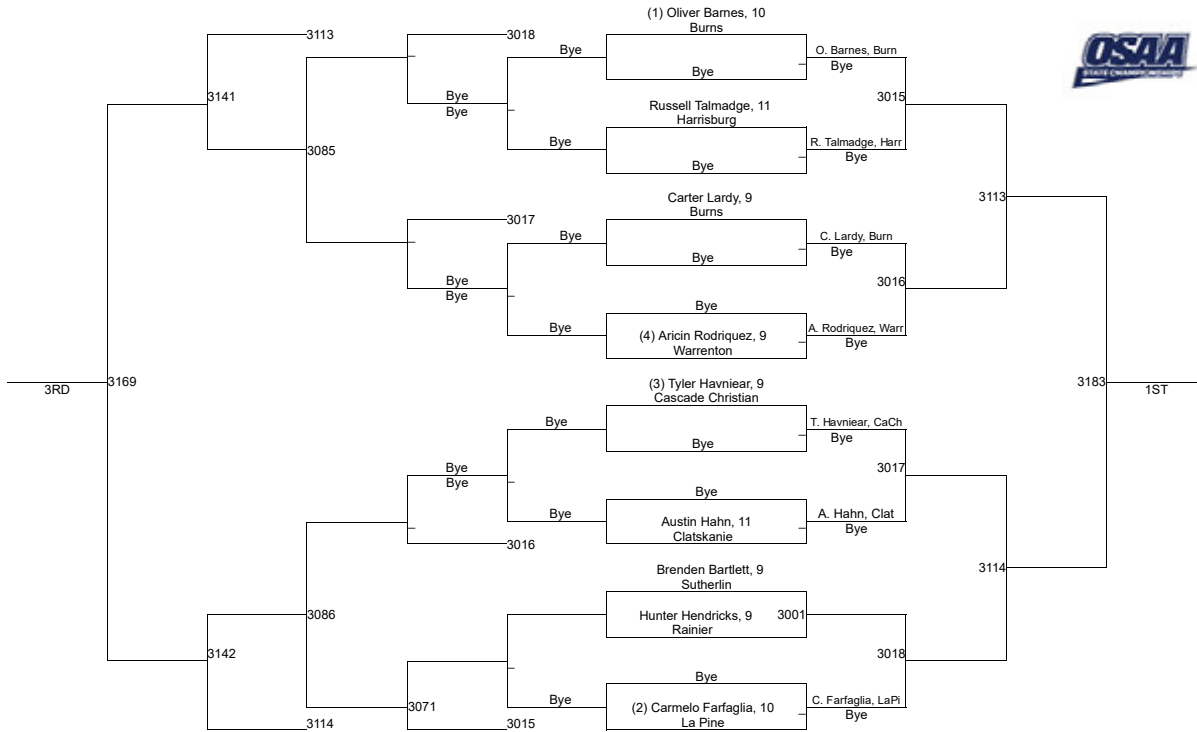

2020 OSAA/OnPoint Community Credit Union Wrestling State Championships 3A-106