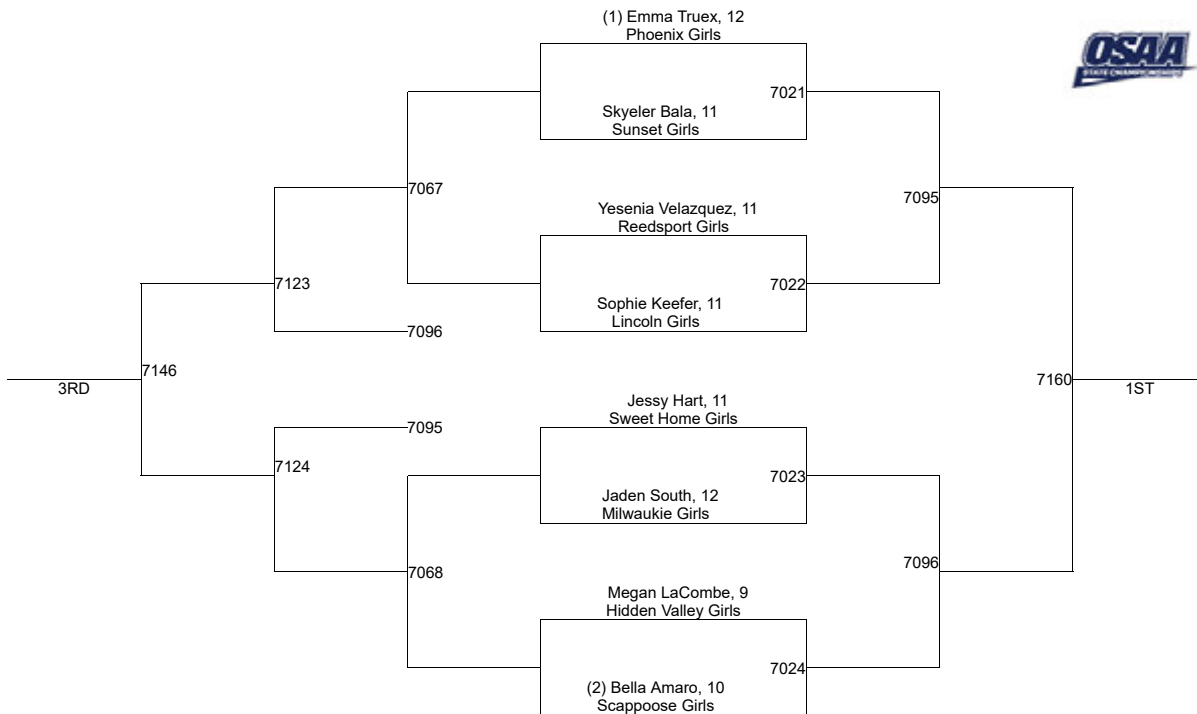

2020 OSAA/OnPoint Community Credit Union Wrestling State Championships **Girls 125**