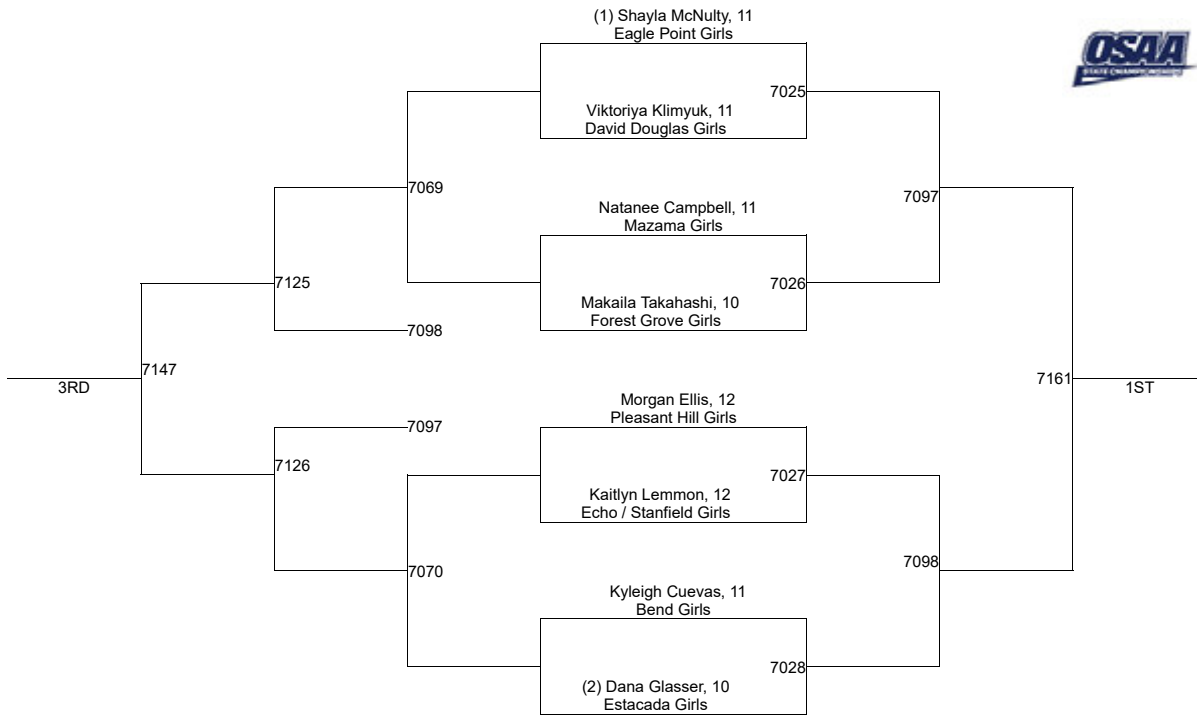

2020 OSAA/OnPoint Community Credit Union Wrestling State Championships **Girls 130**