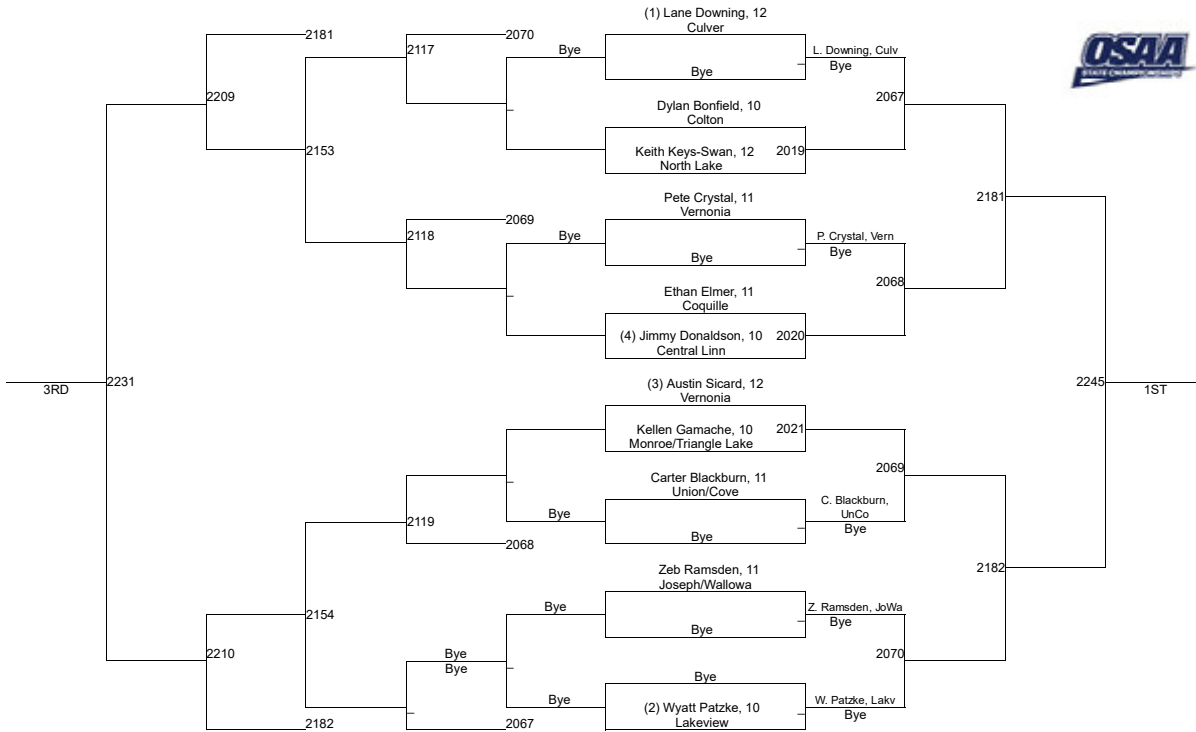

2020 OSAA/OnPoint Community Credit Union Wrestling State Championships **2A/1A-145**