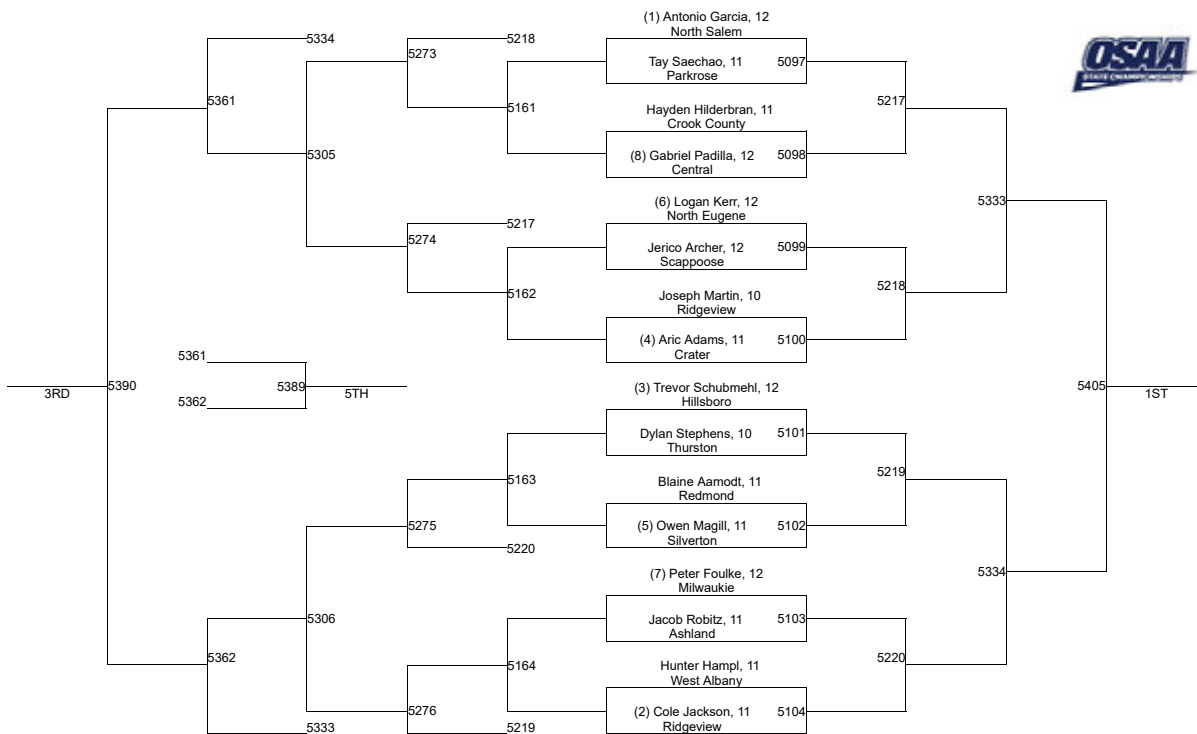

5A-170

2020 OSAA/OnPoint Community Credit Union Wrestling State Championships

5A-182

2020 OSAA/OnPoint Community Credit Union Wrestling State Championships

5A-195

2020 OSAA/OnPoint Community Credit Union Wrestling State Championships 5A-220