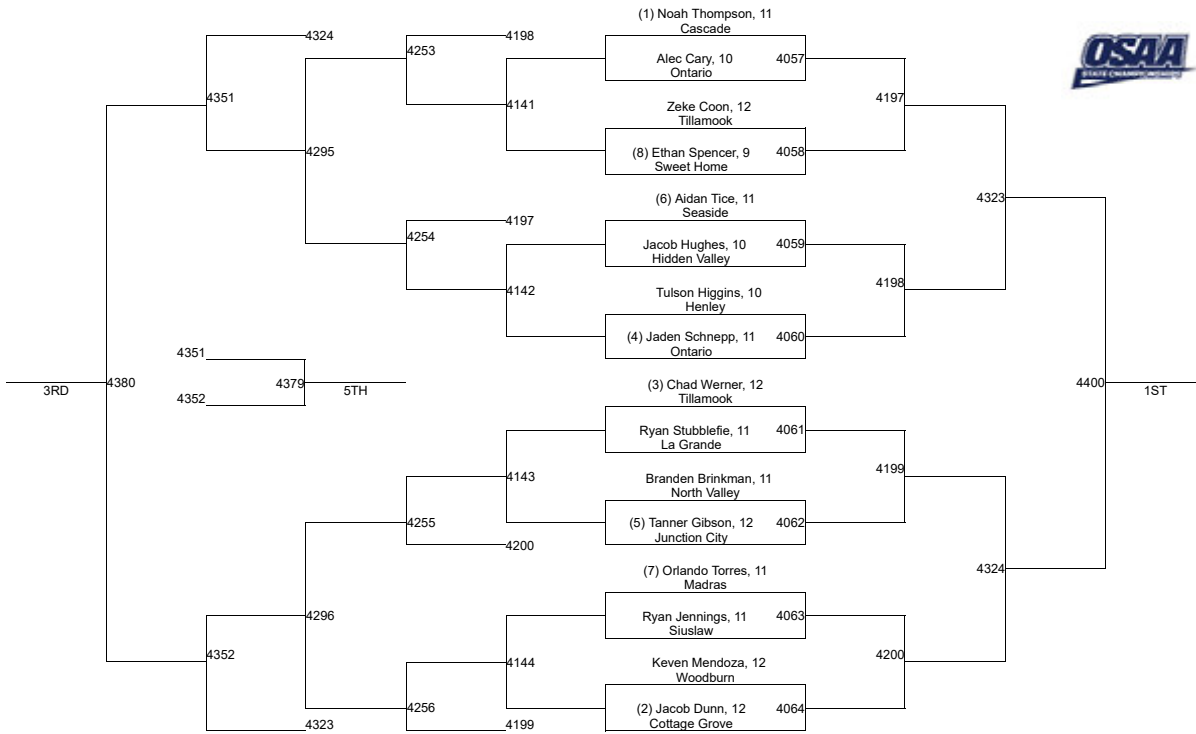

4A-138

2020 OSAA/OnPoint Community Credit Union Wrestling State Championships

4A-145

2020 OSAA/OnPoint Community Credit Union Wrestling State Championships

4A-152

2020 OSAA/OnPoint Community Credit Union Wrestling State Championships