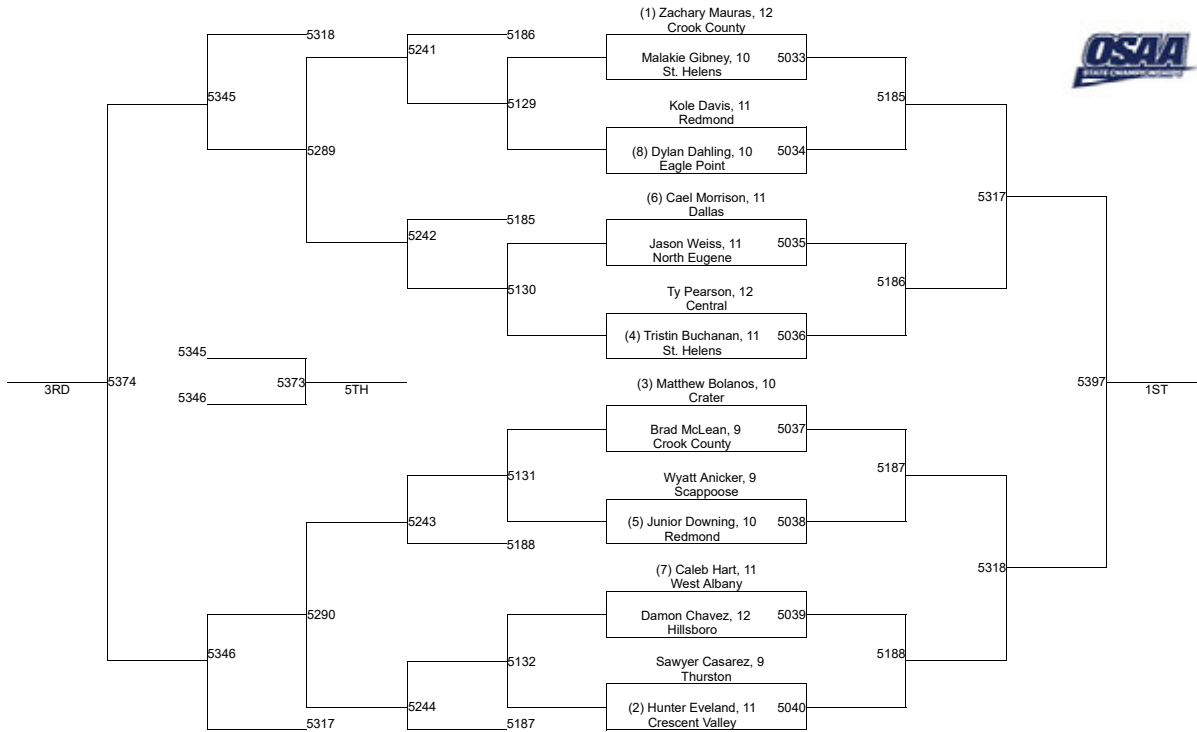

2020 OSAA/OnPoint Community Credit Union Wrestling State Championships

5A-132