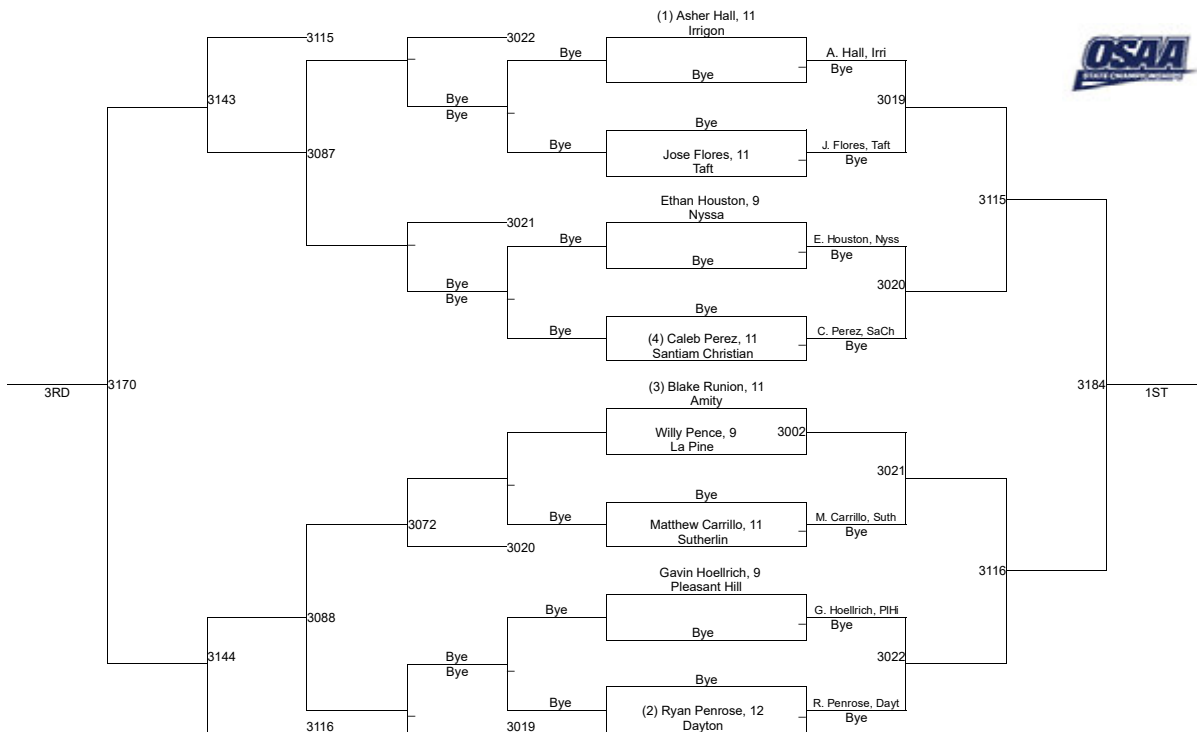

2020 OSAA/OnPoint Community Credit Union Wrestling State Championships 3A-113