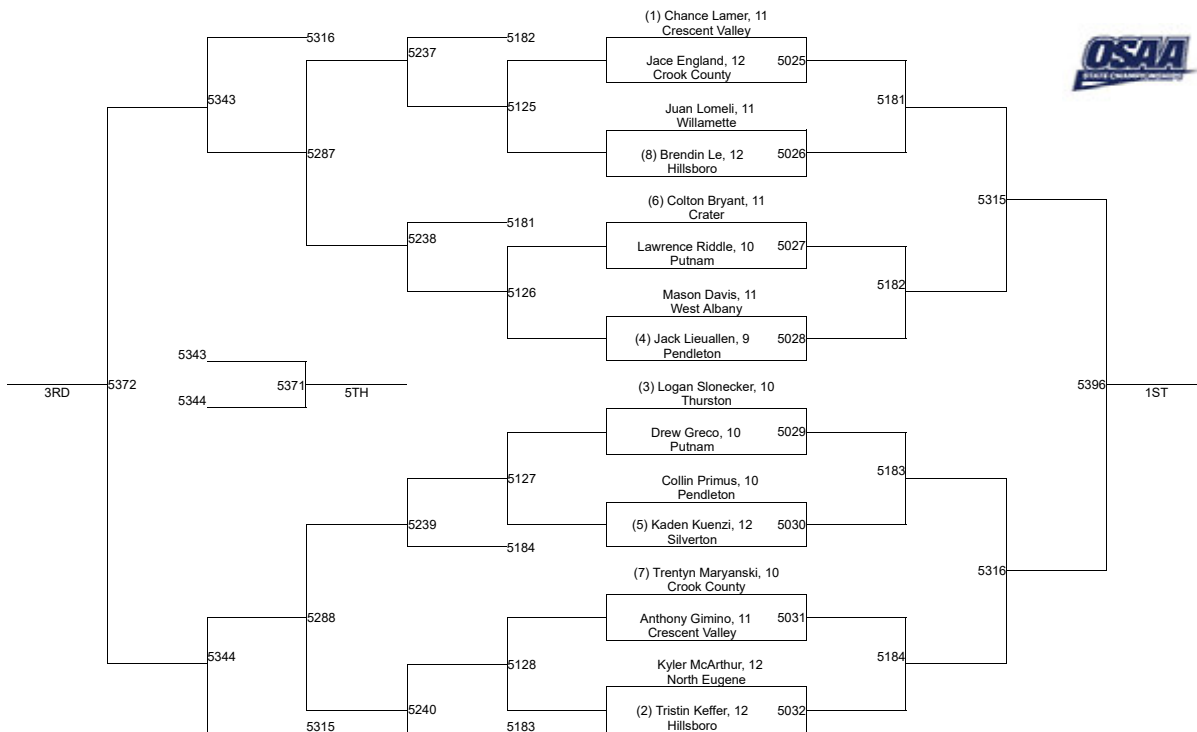

2020 OSAA/OnPoint Community Credit Union Wrestling State Championships

5A-126