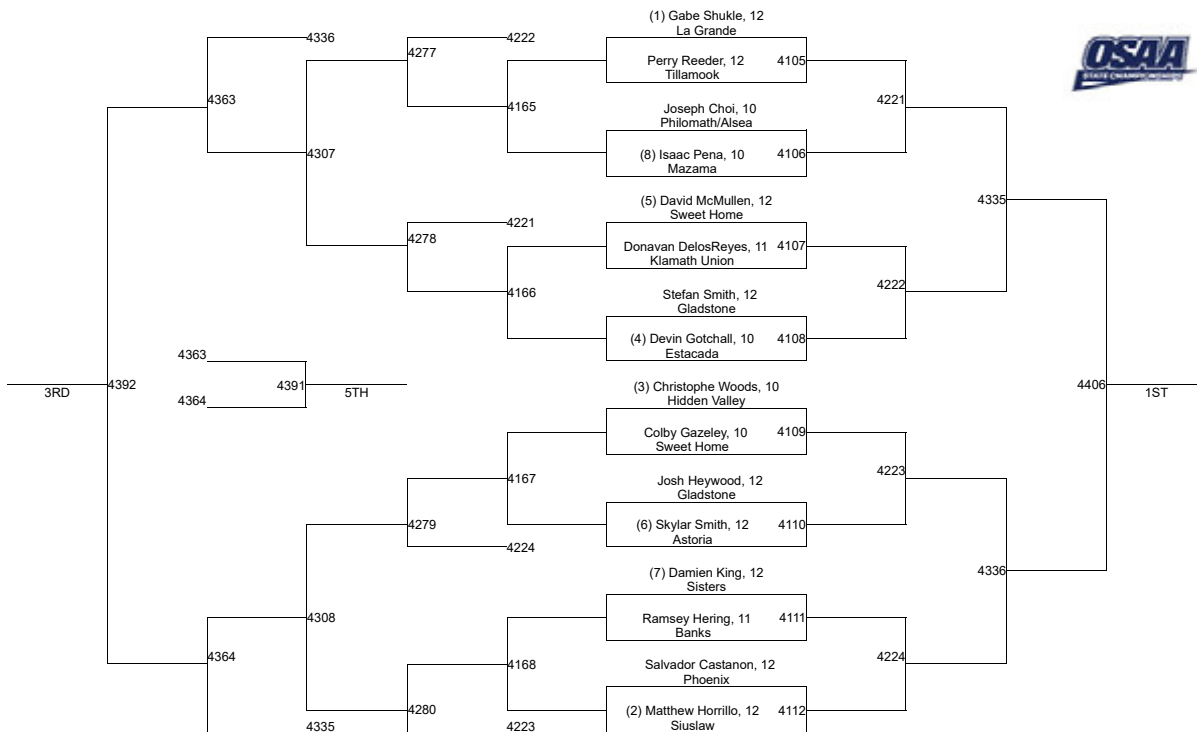

4A-195

2020 OSAA/OnPoint Community Credit Union Wrestling State Championships

4A-220

2020 OSAA/OnPoint Community Credit Union Wrestling State Championships

4A-285

2020 OSAA/OnPoint Community Credit Union Wrestling State Championships