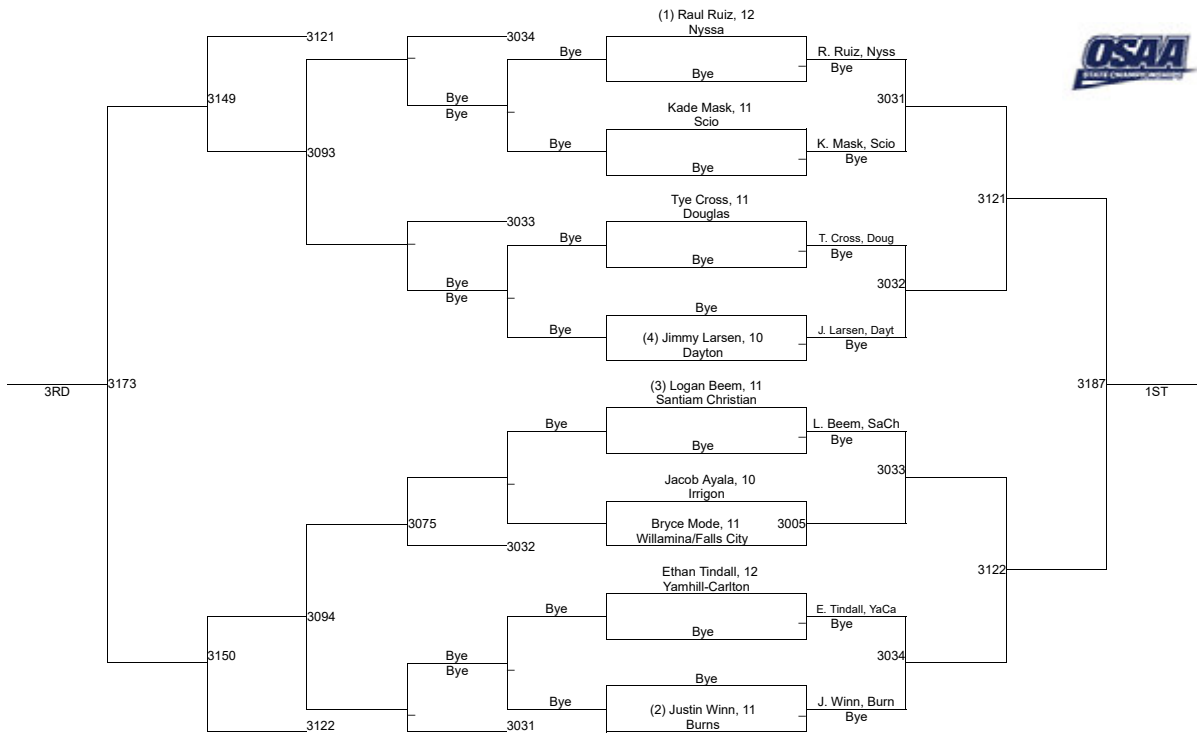

2020 OSAA/OnPoint Community Credit Union Wrestling State Championships 3A-132