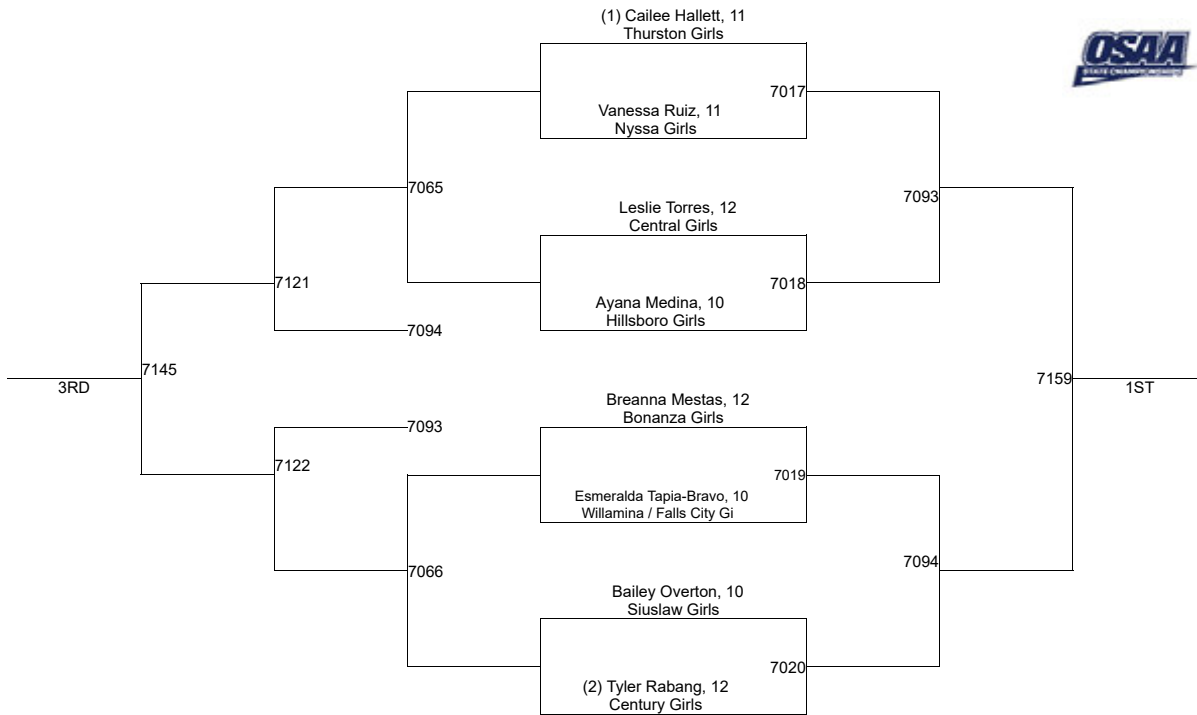

2020 OSAA/OnPoint Community Credit Union Wrestling State Championships **Girls 120**