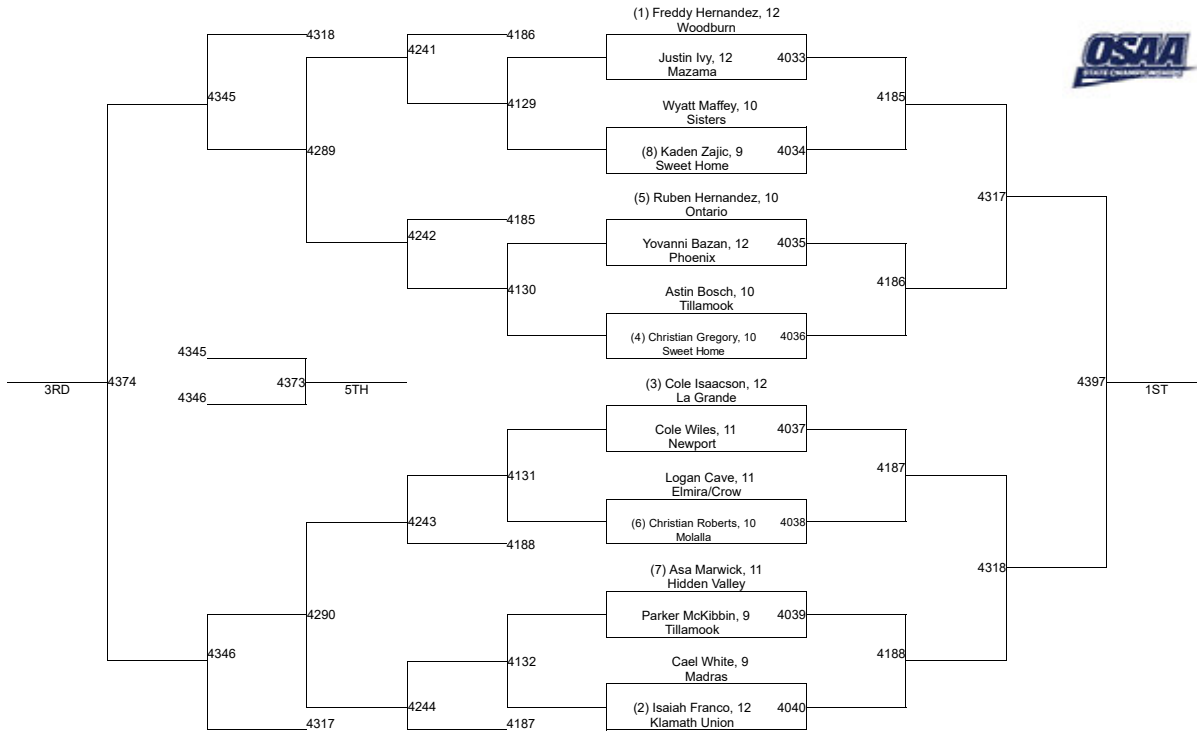

4A-120

2020 OSAA/OnPoint Community Credit Union Wrestling State Championships

4A-126

2020 OSAA/OnPoint Community Credit Union Wrestling State Championships

4A-132

2020 OSAA/OnPoint Community Credit Union Wrestling State Championships