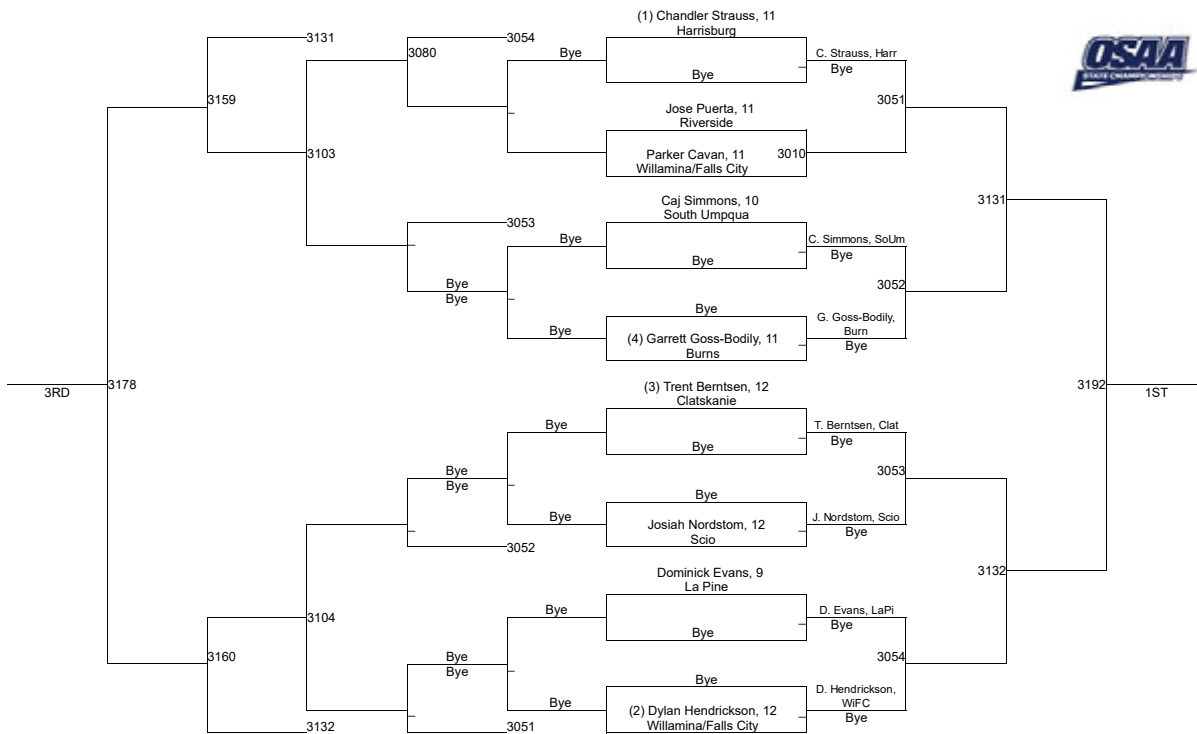

2020 OSAA/OnPoint Community Credit Union Wrestling State Championships 3A-170