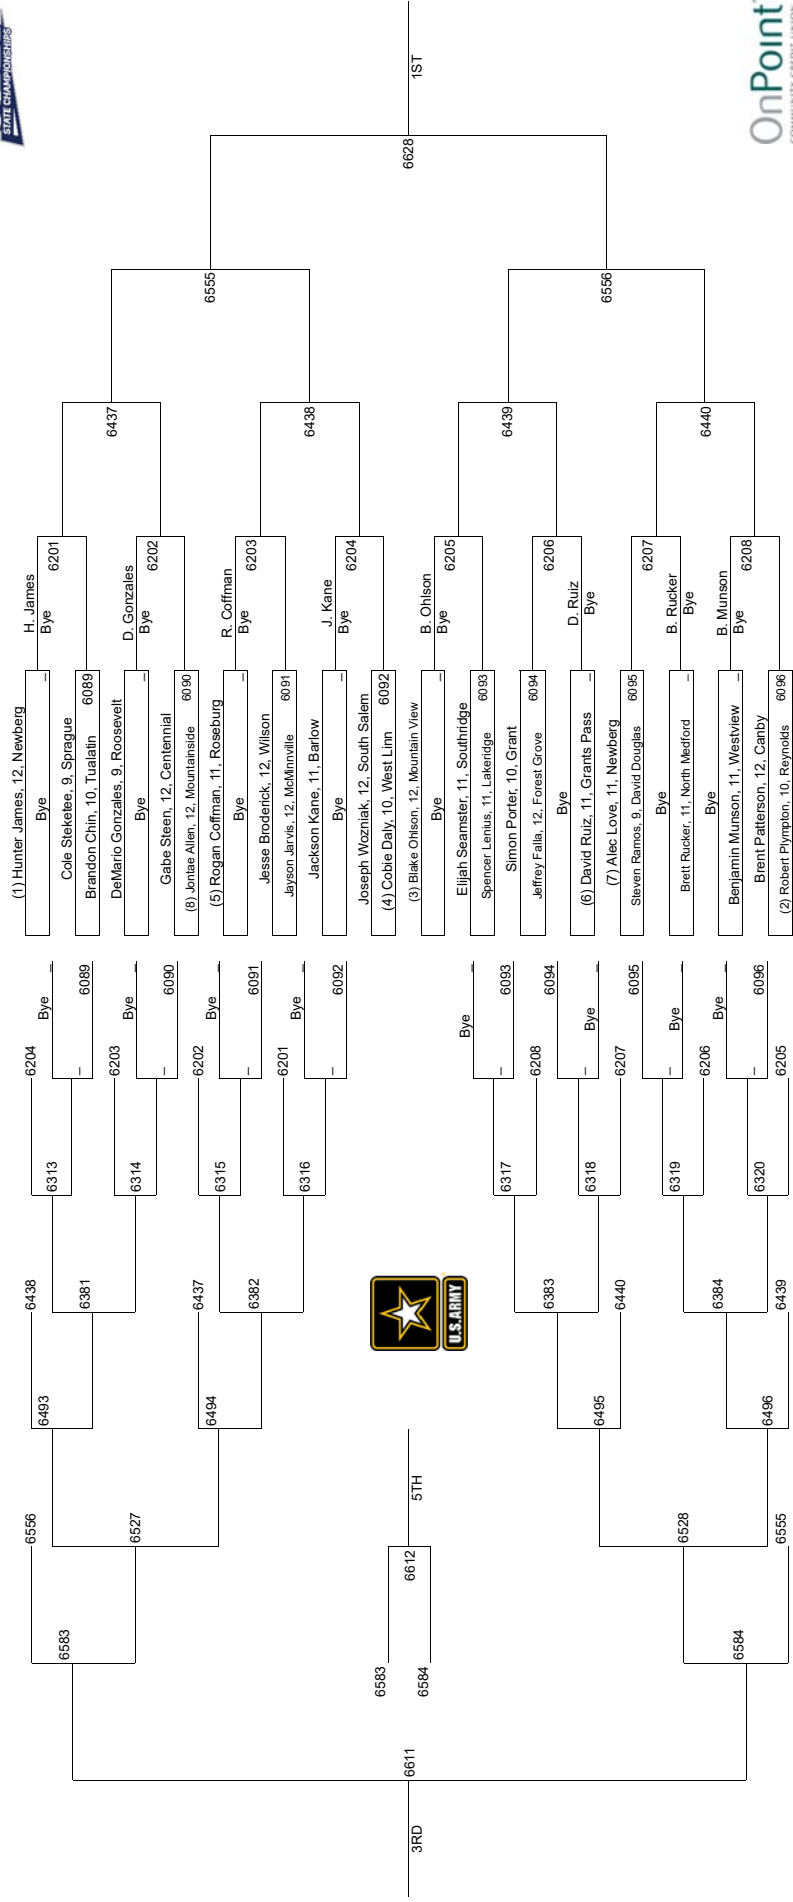

2020 OSAA/OnPoint Community Credit Union Wrestling State Championships 6A-195