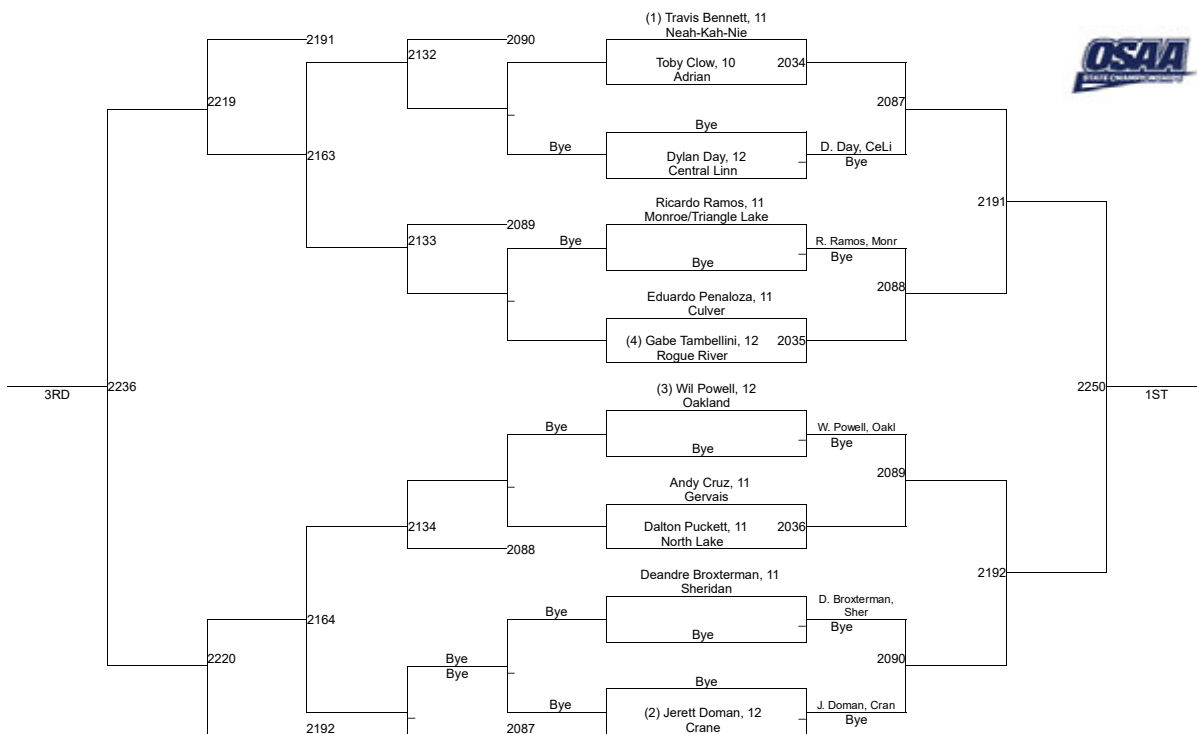

2020 OSAA/OnPoint Community Credit Union Wrestling State Championships 2A/1A-195