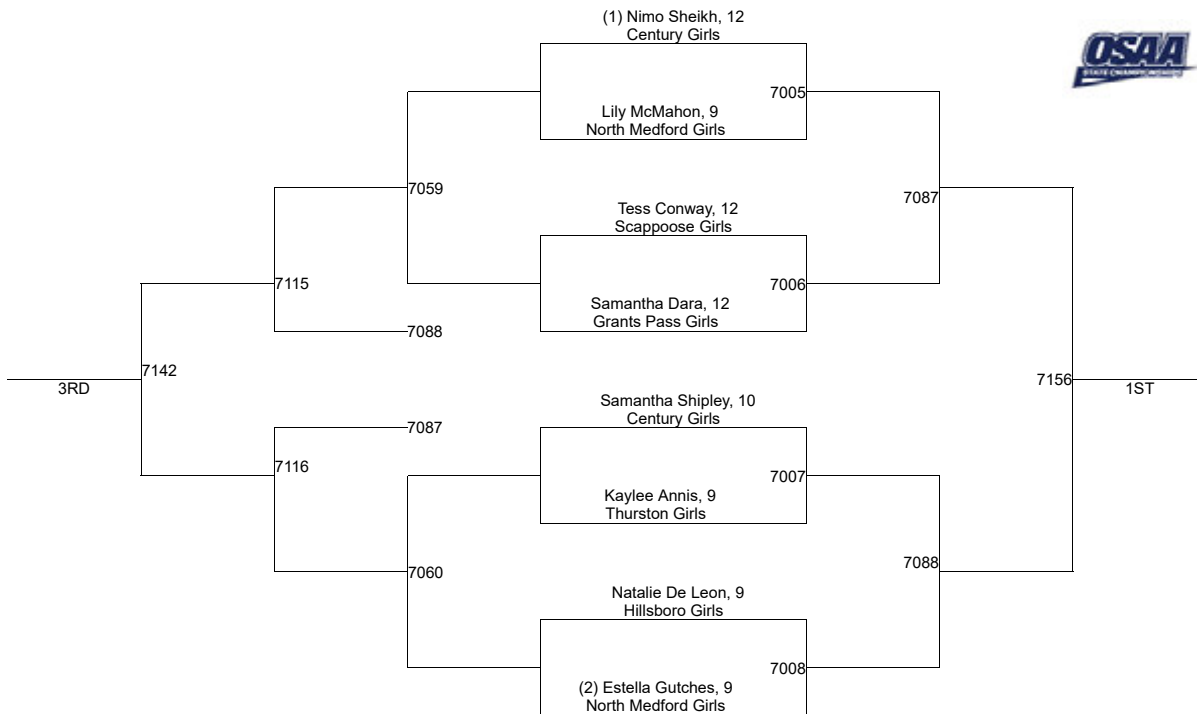

2020 OSAA/OnPoint Community Credit Union Wrestling State Championships **Girls 105**