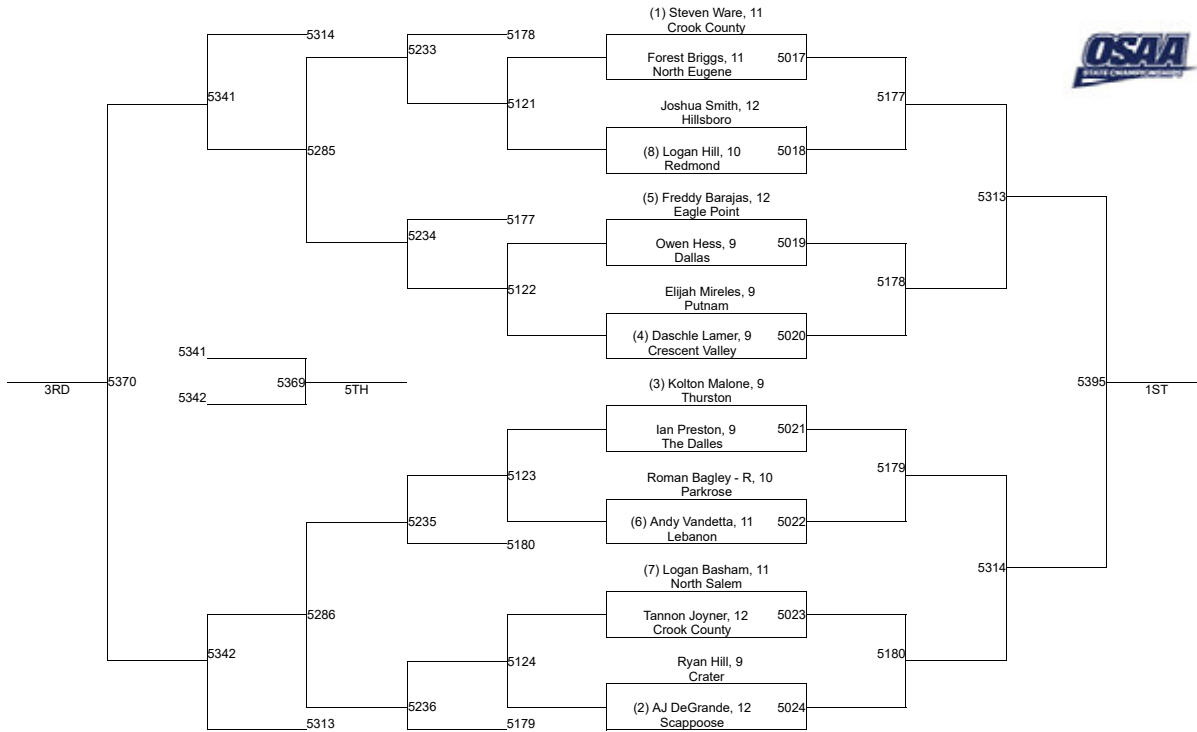

5A-106

2020 OSAA/OnPoint Community Credit Union Wrestling State Championships

5A-113

2020 OSAA/OnPoint Community Credit Union Wrestling State Championships

5A-120

2020 OSAA/OnPoint Community Credit Union Wrestling State Championships