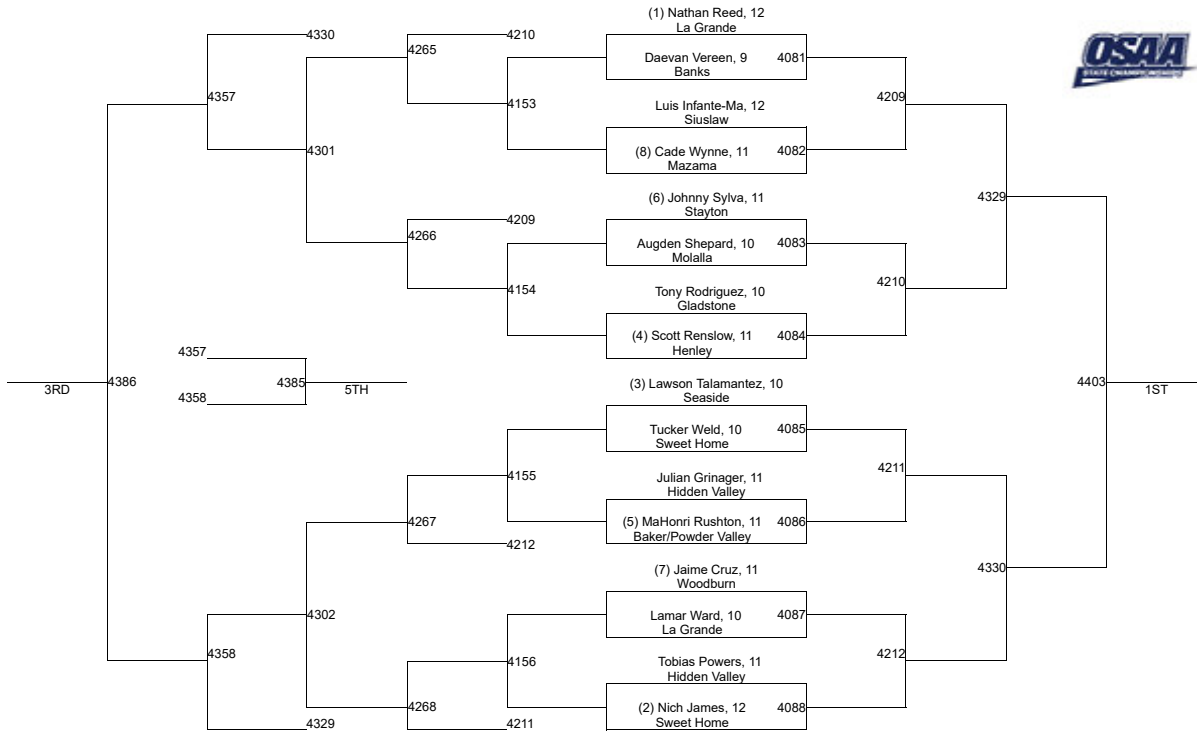

4A-160

2020 OSAA/OnPoint Community Credit Union Wrestling State Championships

4A-170

2020 OSAA/OnPoint Community Credit Union Wrestling State Championships

4A-182

2020 OSAA/OnPoint Community Credit Union Wrestling State Championships