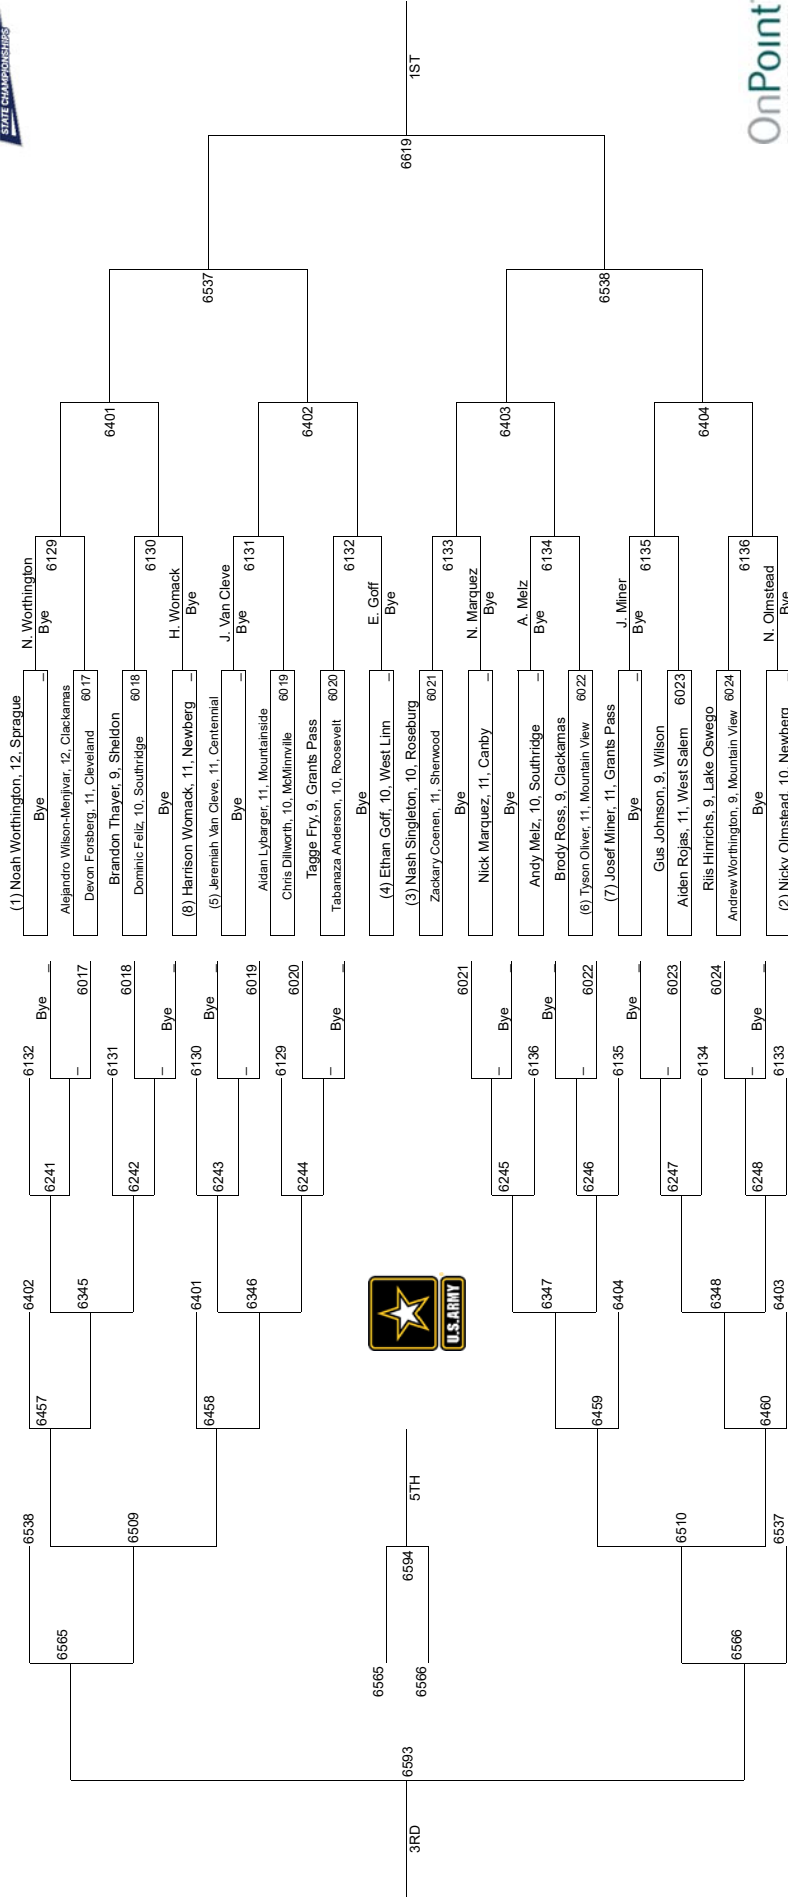

2020 OSAA/OnPoint Community Credit Union Wrestling State Championships 5A-285

2020 OSAA/OnPoint Community Credit Union Wrestling State Championships

6A-113

2020 OSAA/OnPoint Community Credit Union Wrestling State Championships 6A-120