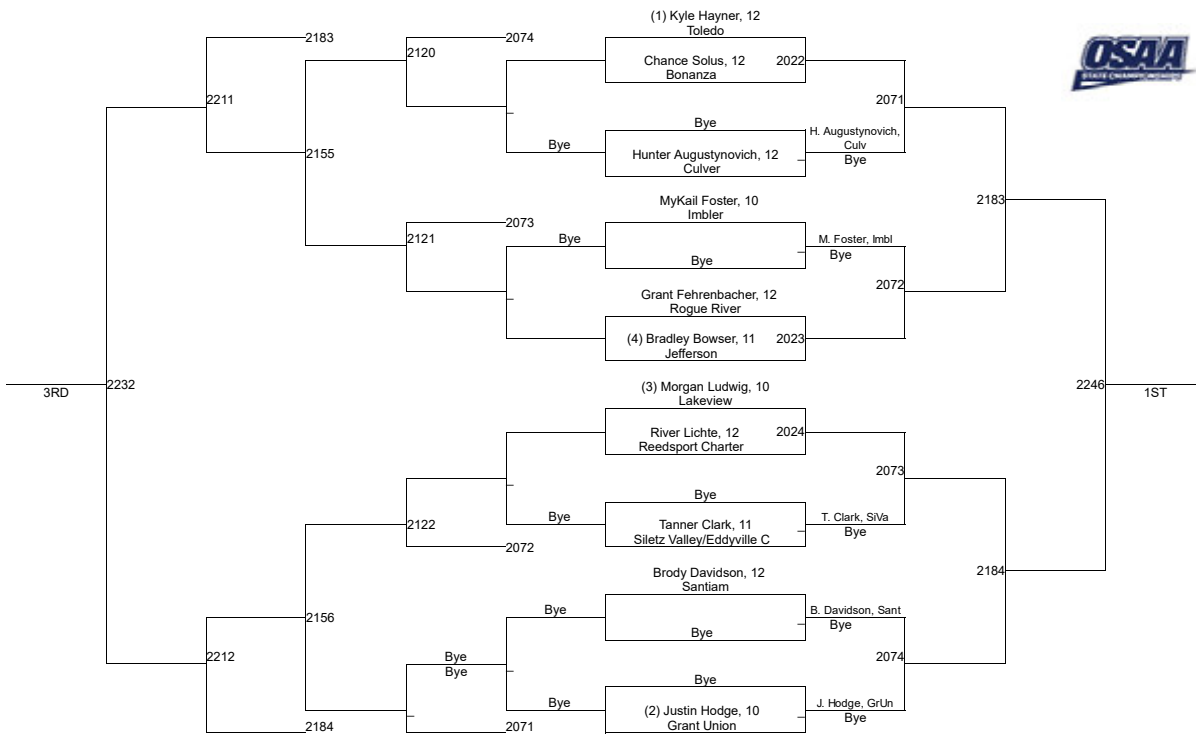

2020 OSAA/OnPoint Community Credit Union Wrestling State Championships **2A/1A-152**