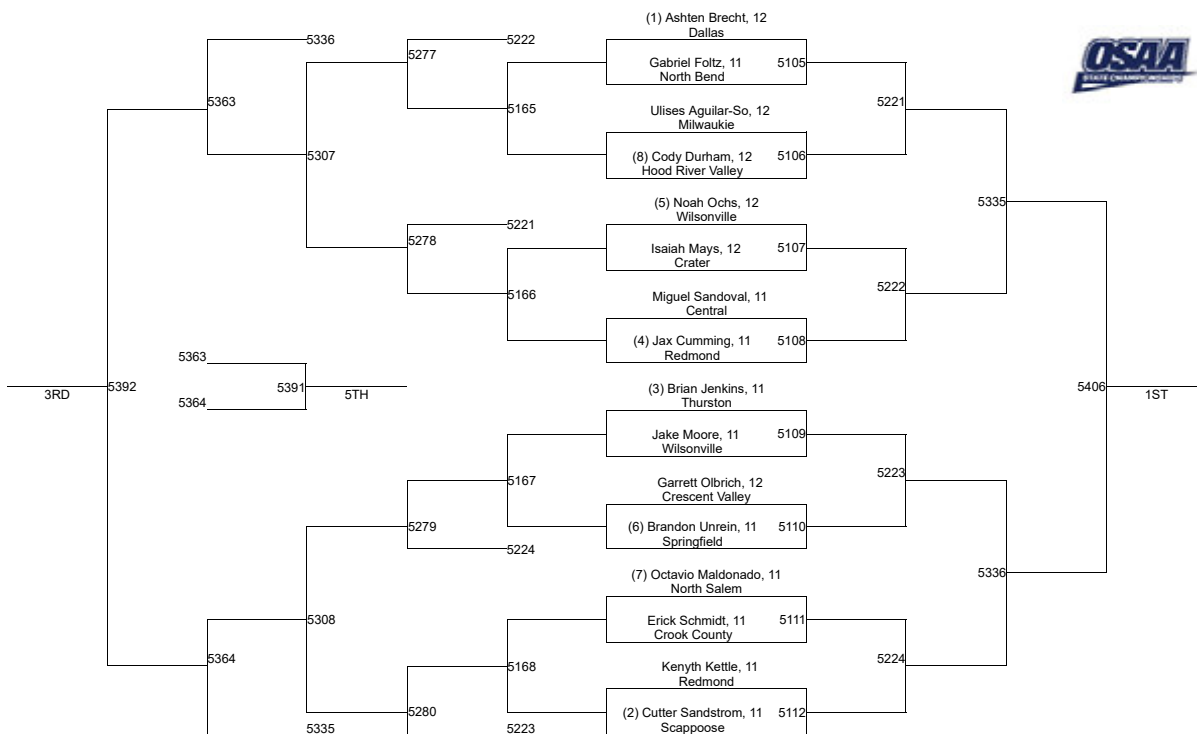

2020 OSAA/OnPoint Community Credit Union Wrestling State Championships 5A-285