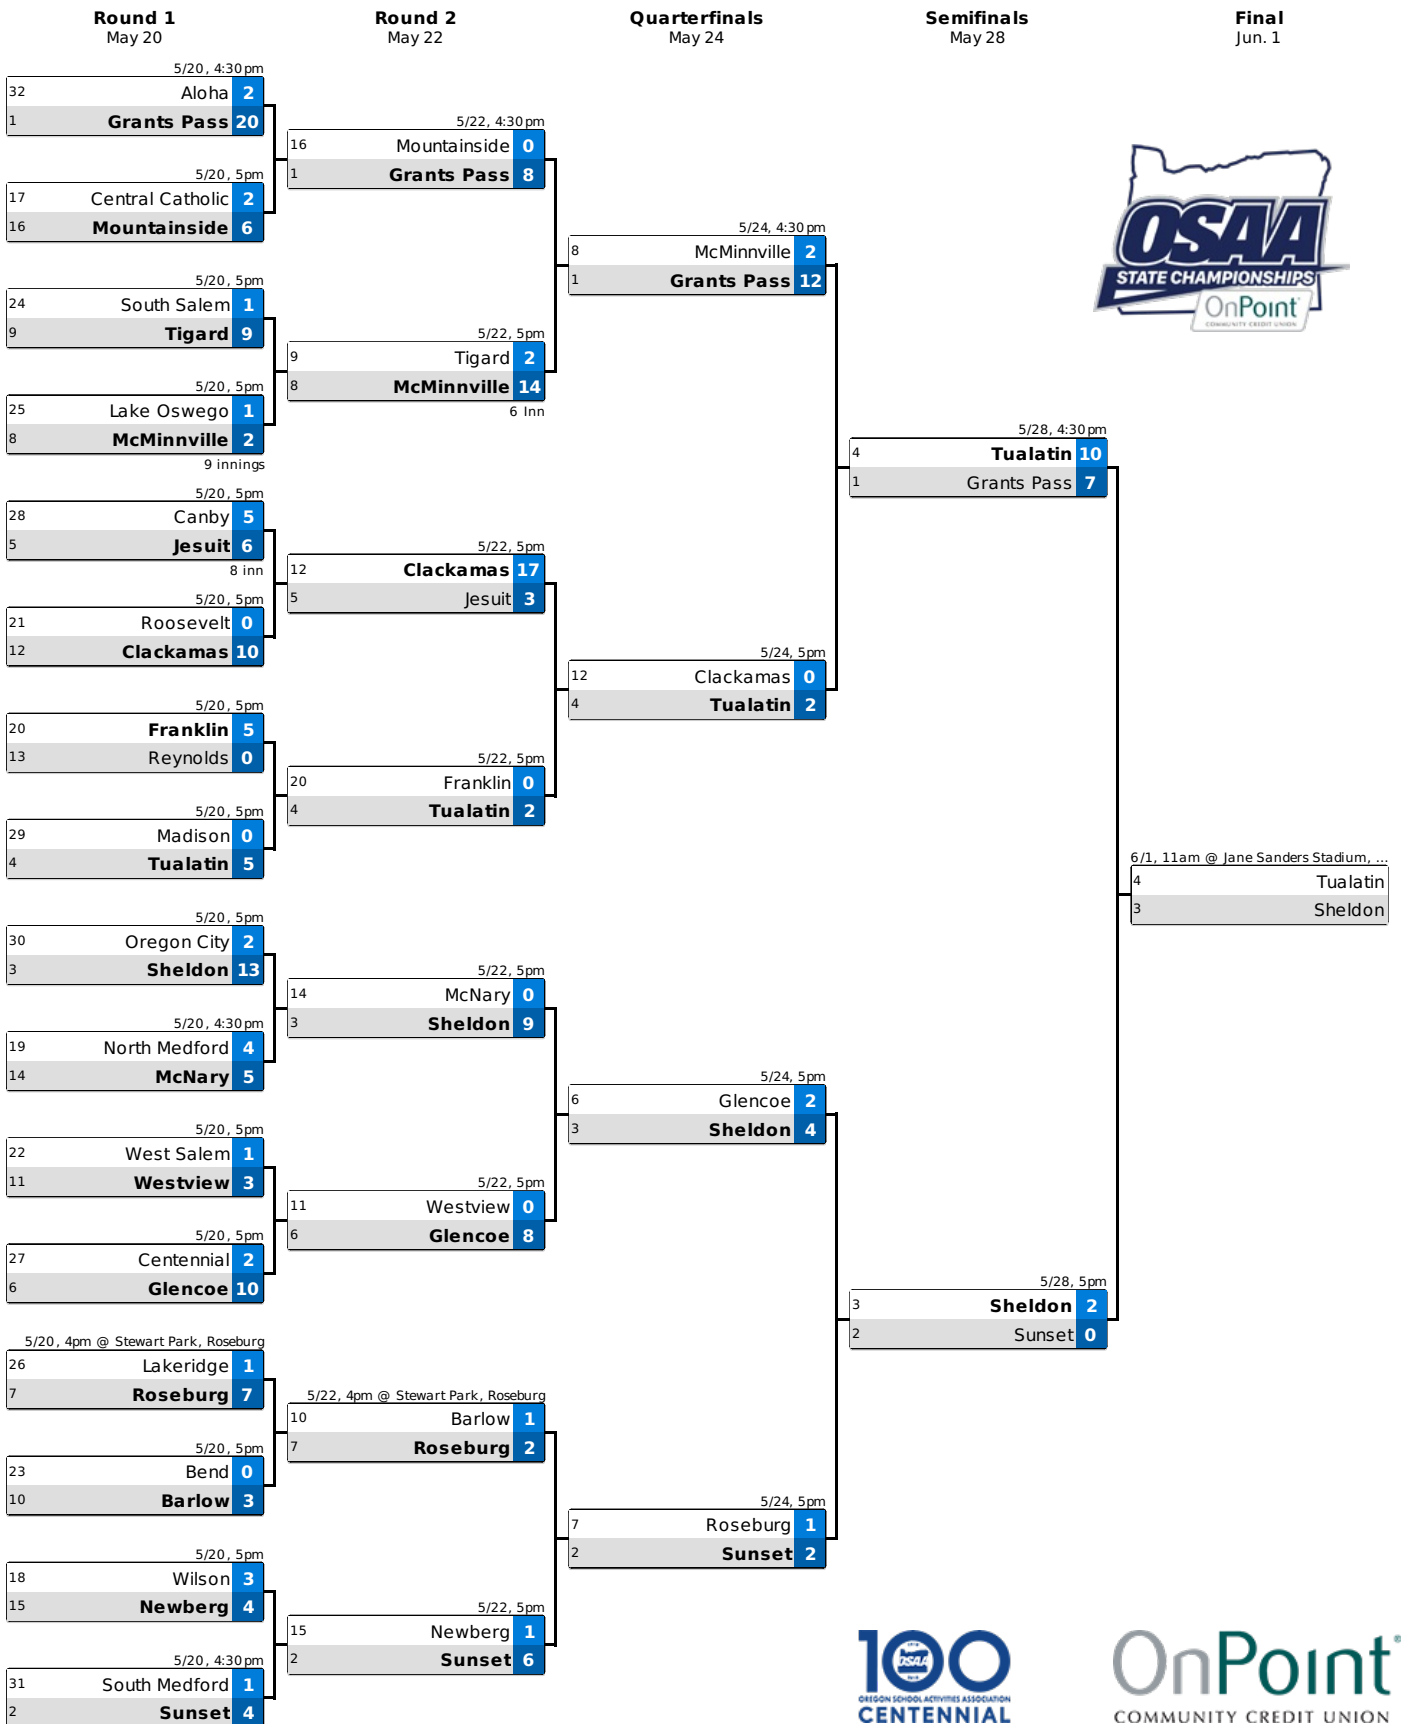

2019 OSAA / OnPoint Community Credit Union 6A Softball State Championship

The team with the better Adjusted Playoff Ranking (APR) shall be the designated home team (bottom team in the matchup).