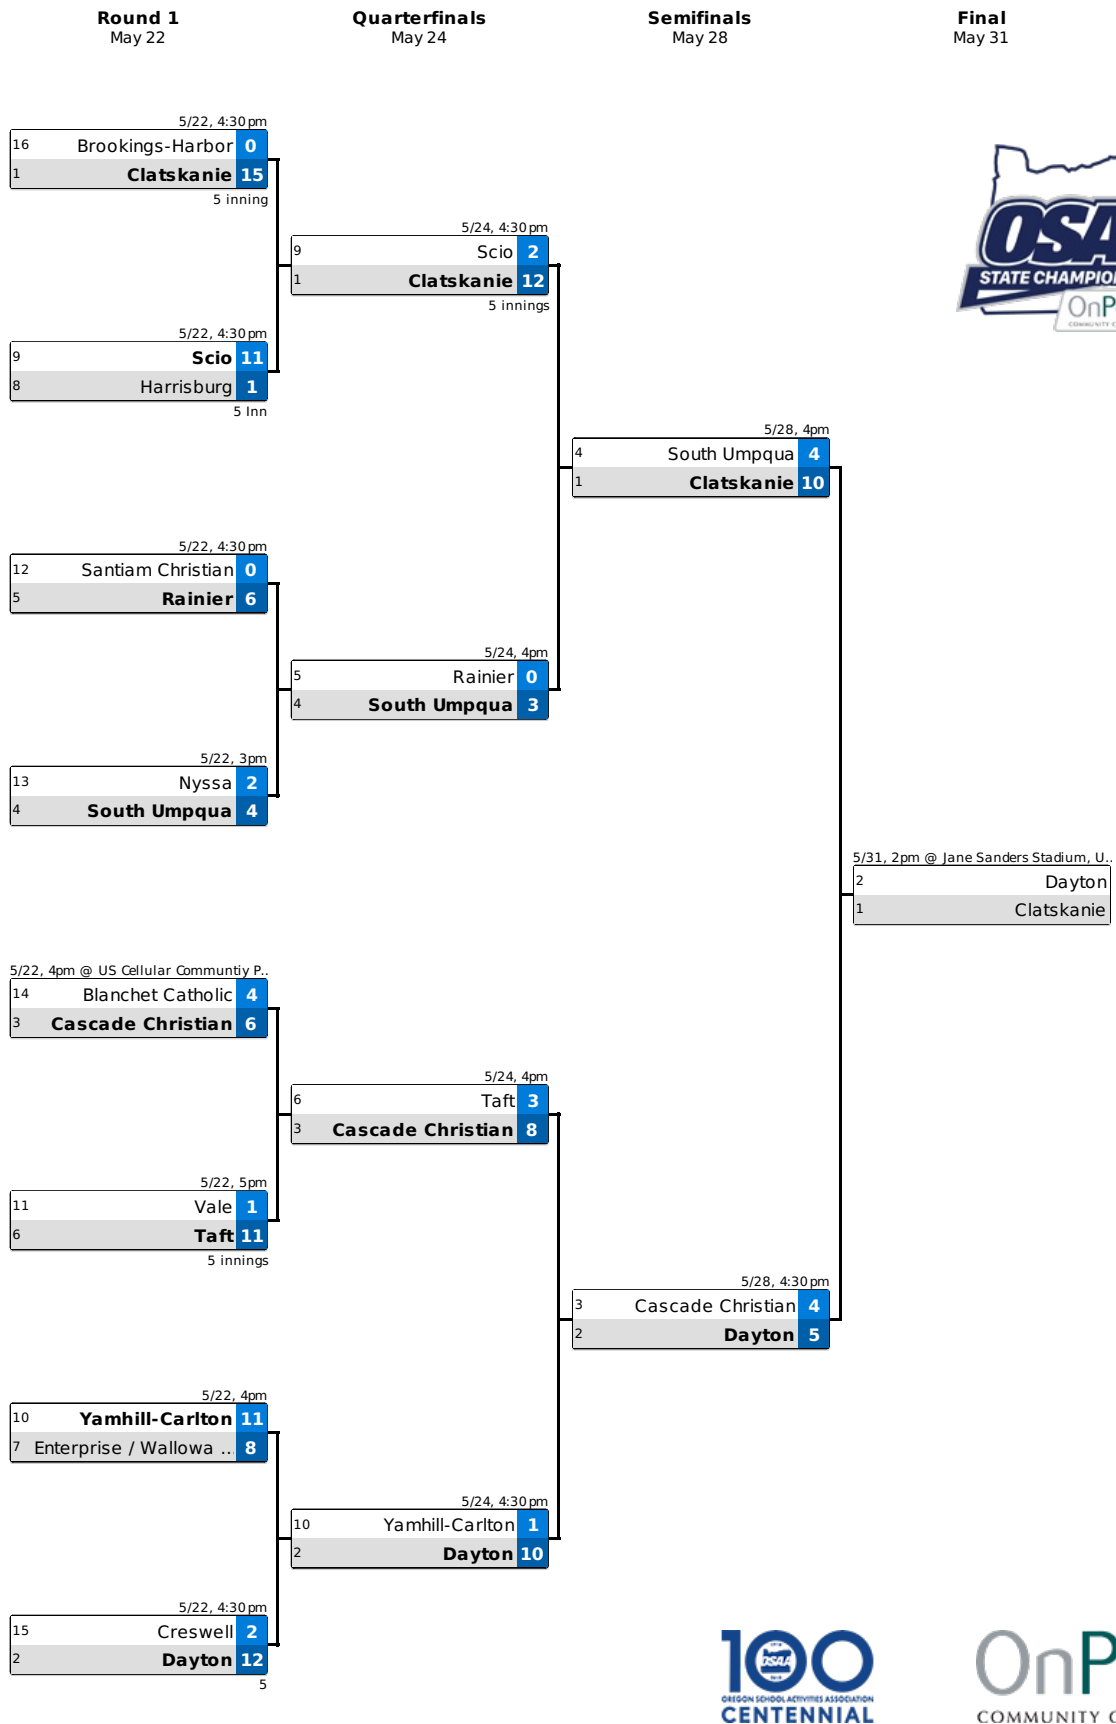

2019 OSAA / OnPoint Community Credit Union 3A Softball State Championship

The team with the better Adjusted Playoff Ranking (APR) shall be the designated home team (bottom team in the matchup).