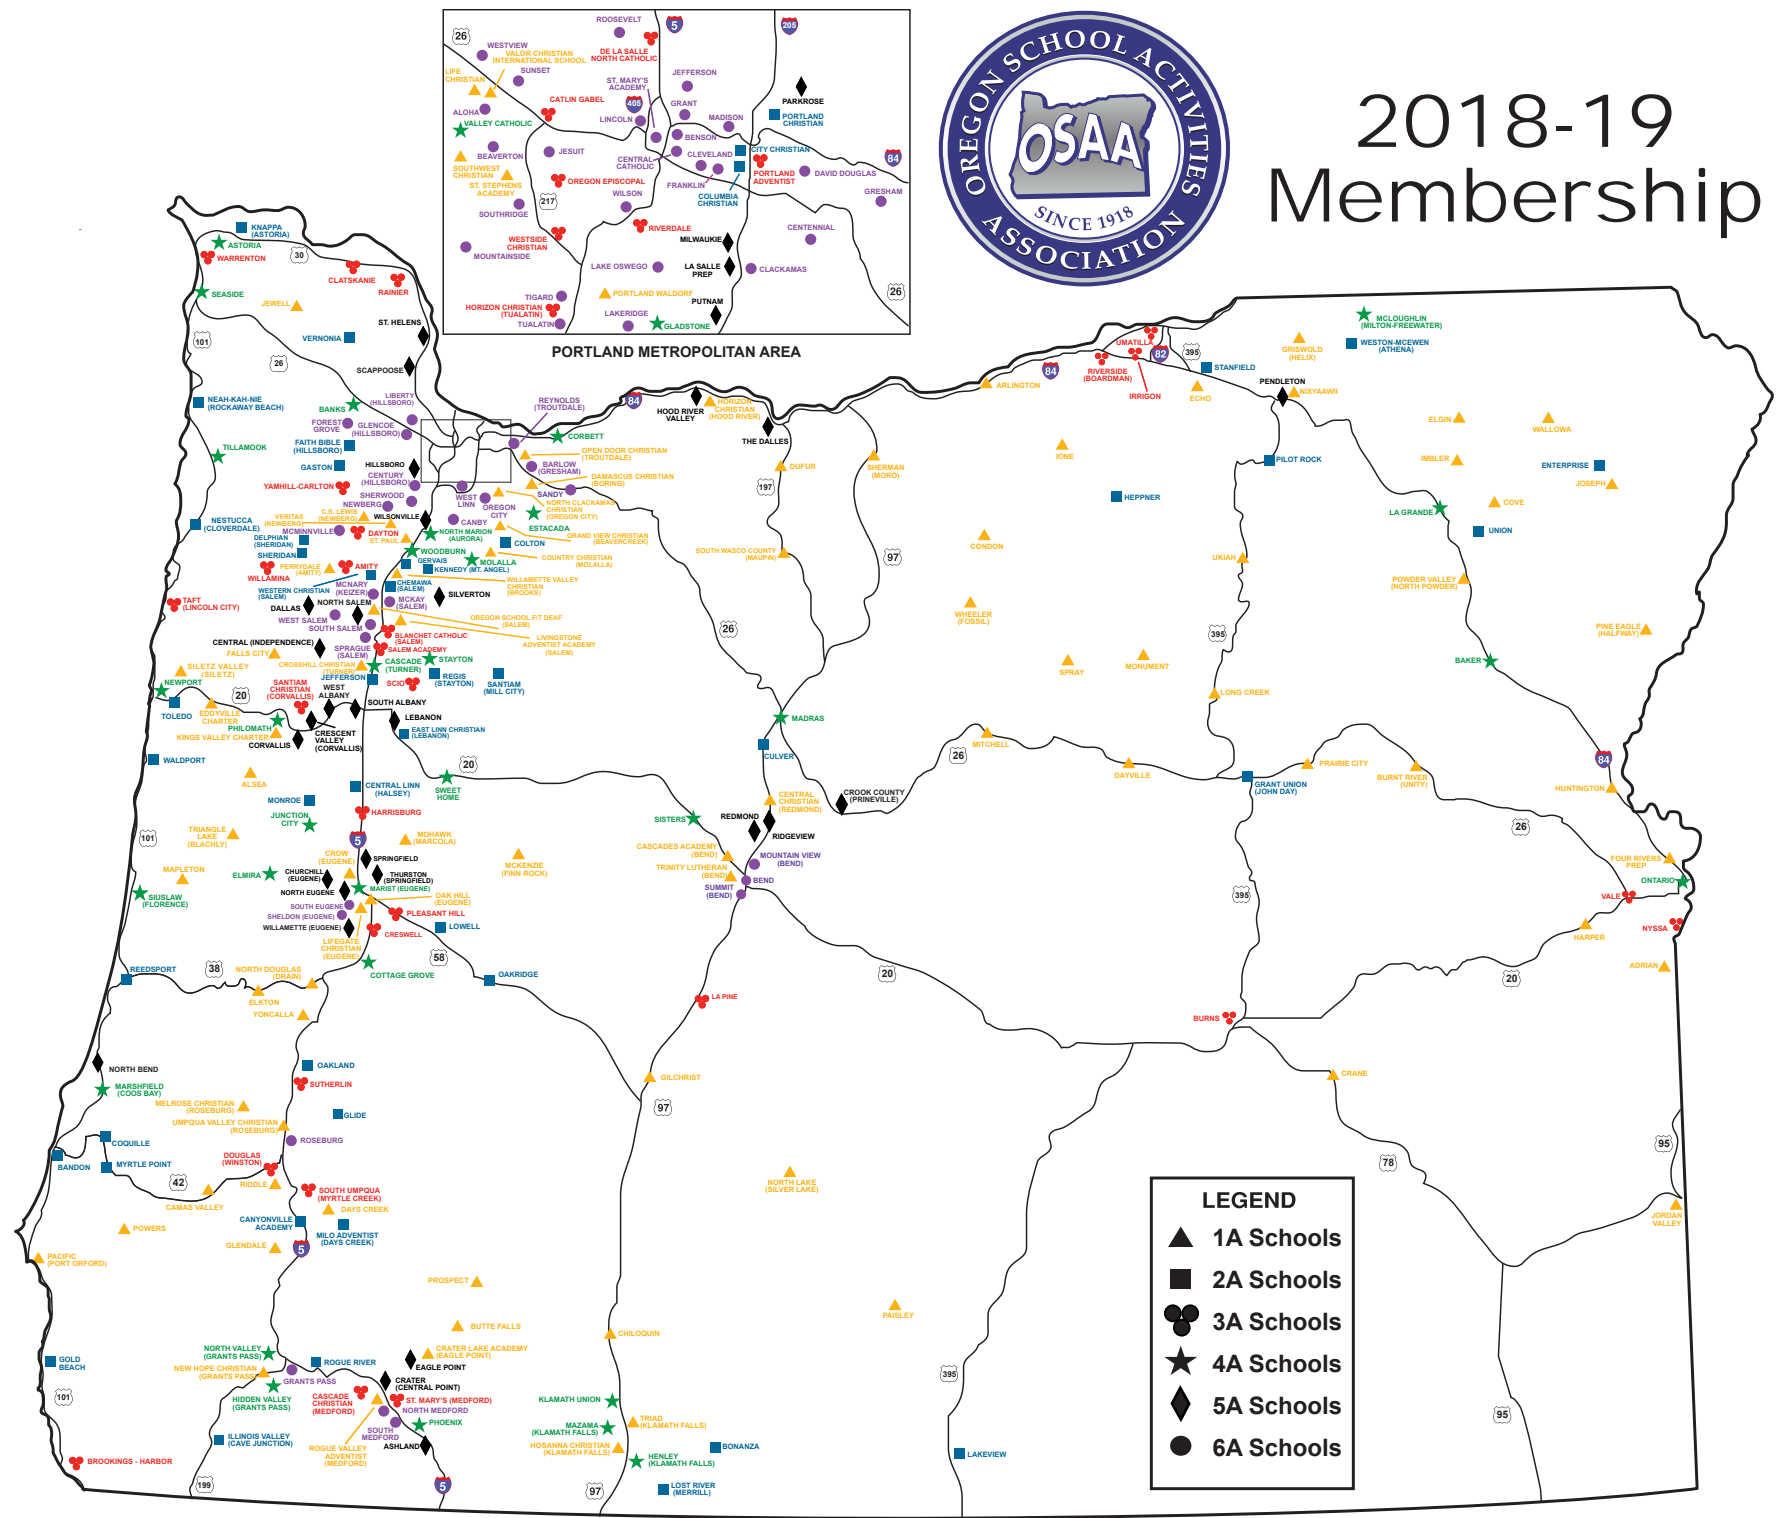

2018-19 Membership