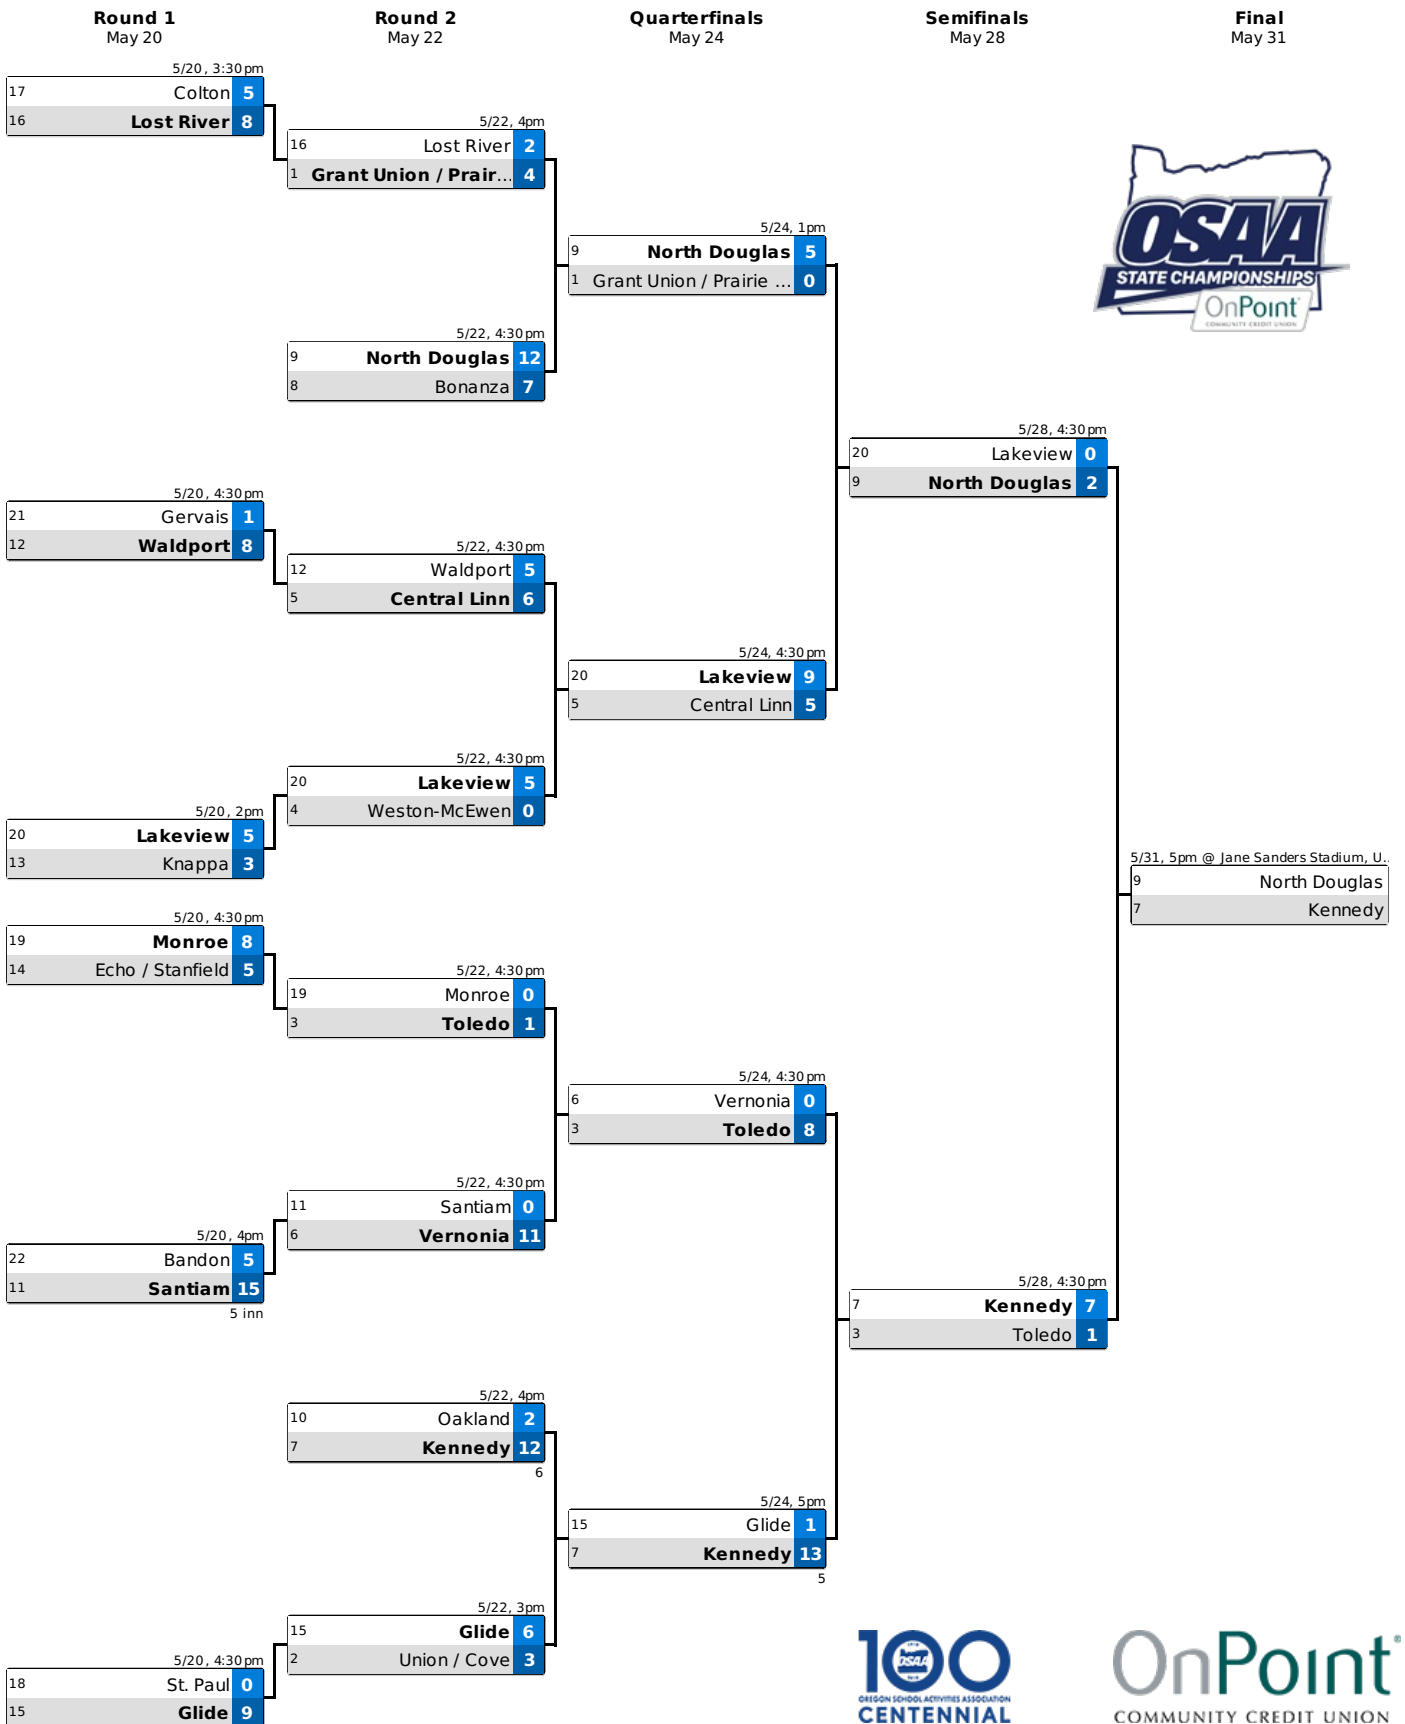

2019 OSAA / OnPoint Community Credit Union 2A/1A Softball State Championship

The team with the better Adjusted Playoff Ranking (APR) shall be the designated home team (bottom team in the matchup).