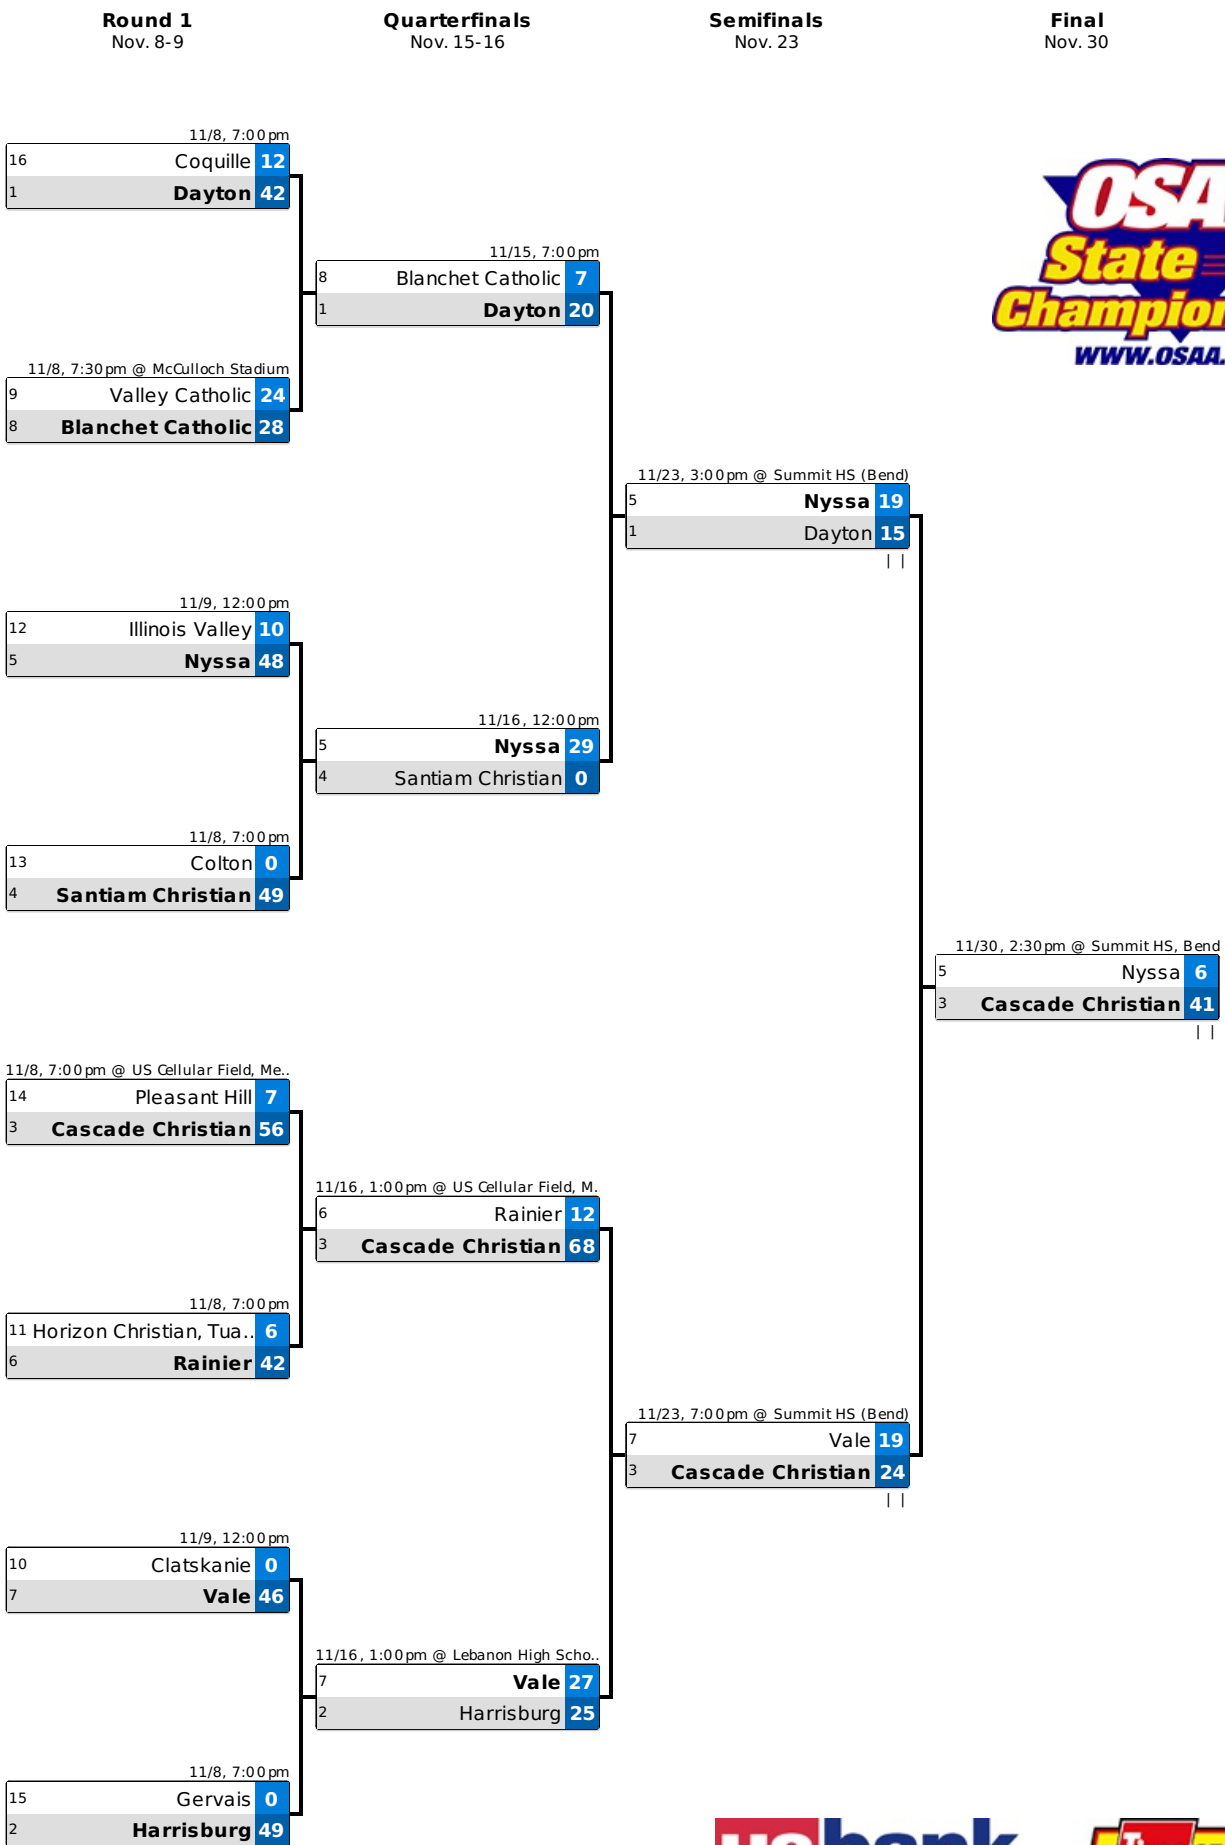

2013 OSAA / U.S. Bank / Les Schwab Tires 3A Football State Championship

The bottom team in the matchup is the home team.