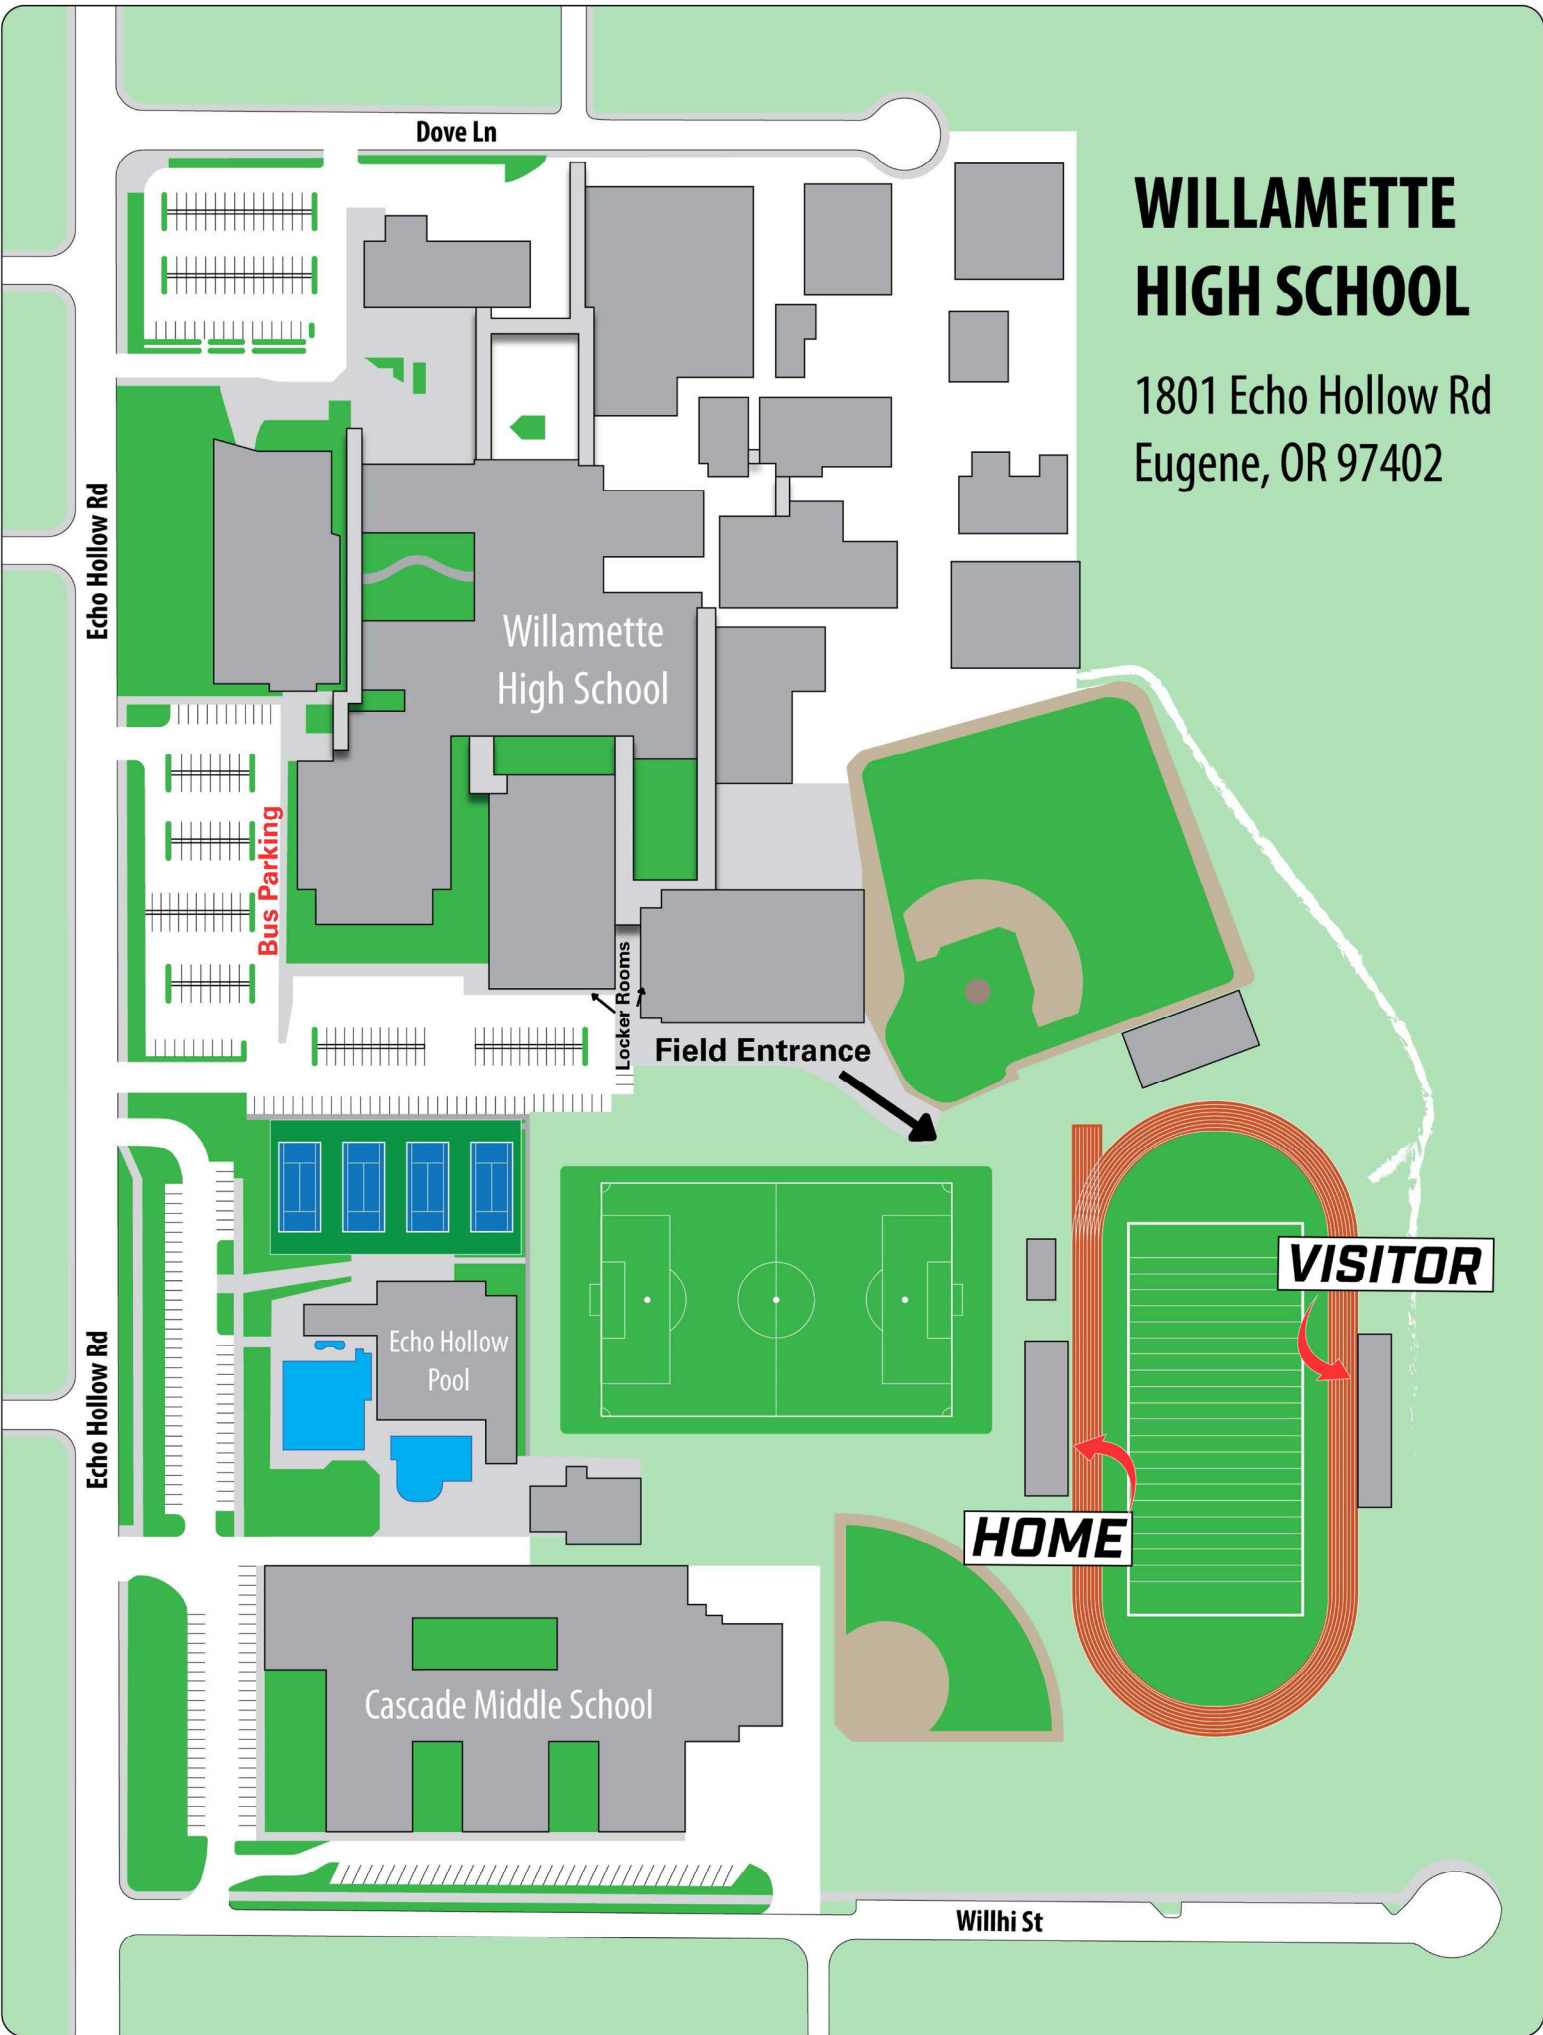

WILLAMETTE HIGH SCHOOL

1801 Echo Hollow Rd
Eugene, OR 97402

Dove Ln

Echo Hollow Rd

Willamette High School

Bus Parking

Locker Rooms

Field Entrance

Echo Hollow Rd

Echo Hollow Pool

VISITOR

HOME

Cascade Middle School

Willhi St