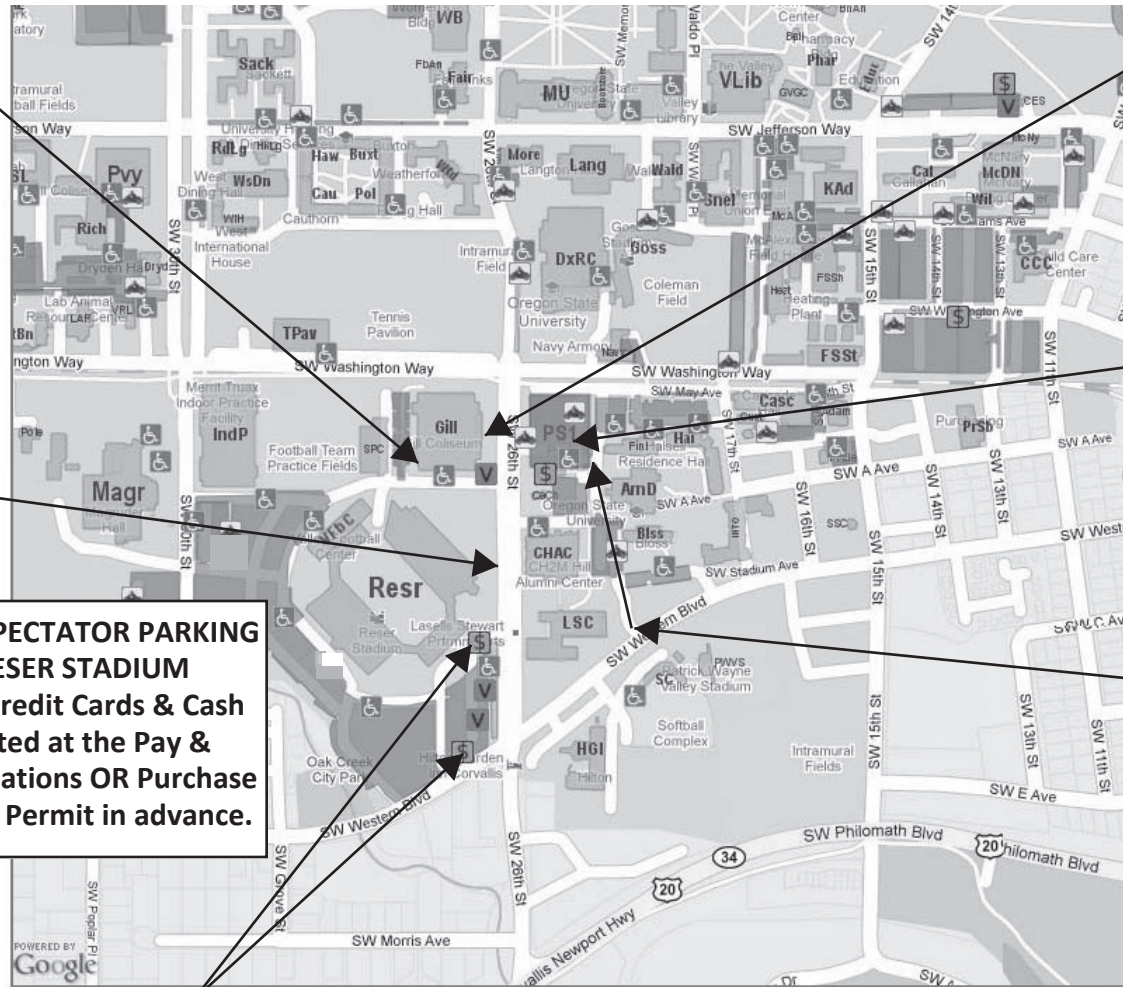

**OSAA / OnPoint Community Credit Union
5A Basketball State Championships
Gill Coliseum, Oregon State University**

PARKING MAP

**TEAMS, STAFF, MEDIA
Gill Coliseum Entrance
PASS REQUIRED**

**SPECTATORS
Gill Coliseum Entrance
Tickets Sold Here
Will Call Window**

**Cash, VISA / MasterCard
and Discover Only**

No Personal Checks

**SPECTATOR PARKING at
PARKING GARAGE
Located across from Reser
Stadium on 26th Street,
offers long-term metered
parking - quarters, dollars
and credit cards are
accepted forms of
payment.**

**ACTIVITY & SCHOOL BUSES
Park in front of Reser
Stadium along 26th Street**

**TEAM / SPECTATOR PARKING
at RESER STADIUM
Debit / Credit Cards & Cash
Accepted at the Pay &
Display Stations OR Purchase
a Parking Permit in advance.**

**ENTER HERE FOR
PARKING GARAGE**

**PAY & DISPLAY STATIONS - located throughout campus and at the entrances to the lots at Reser Stadium.
DEBIT / CREDIT CARDS & CASH ACCEPTED - \$1 per hour. Campus parking lots are free after 5pm.
For questions about parking, please call OSU Parking Services at 541.737.2583.**