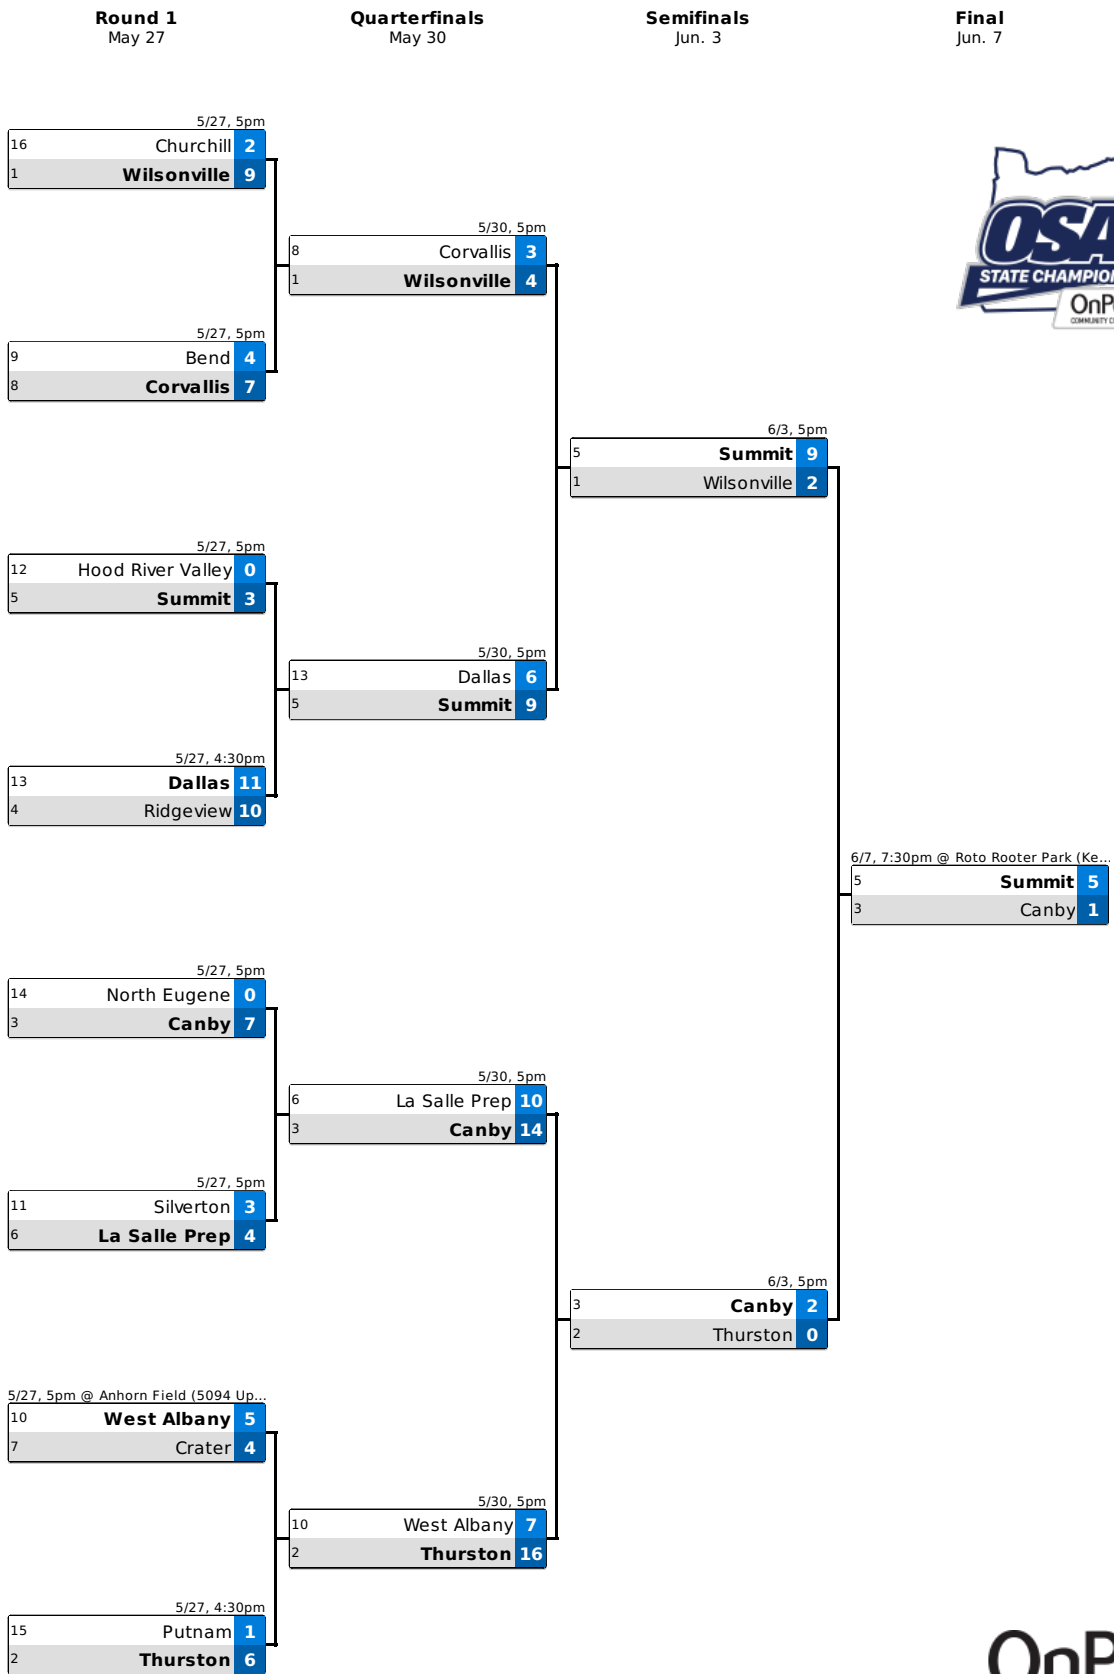

# 2025 OSAA / OnPoint Community Credit Union 5A Baseball State Championship

The team with the better Adjusted Playoff Ranking (APR) shall be the designated home team (bottom team in the matchup).