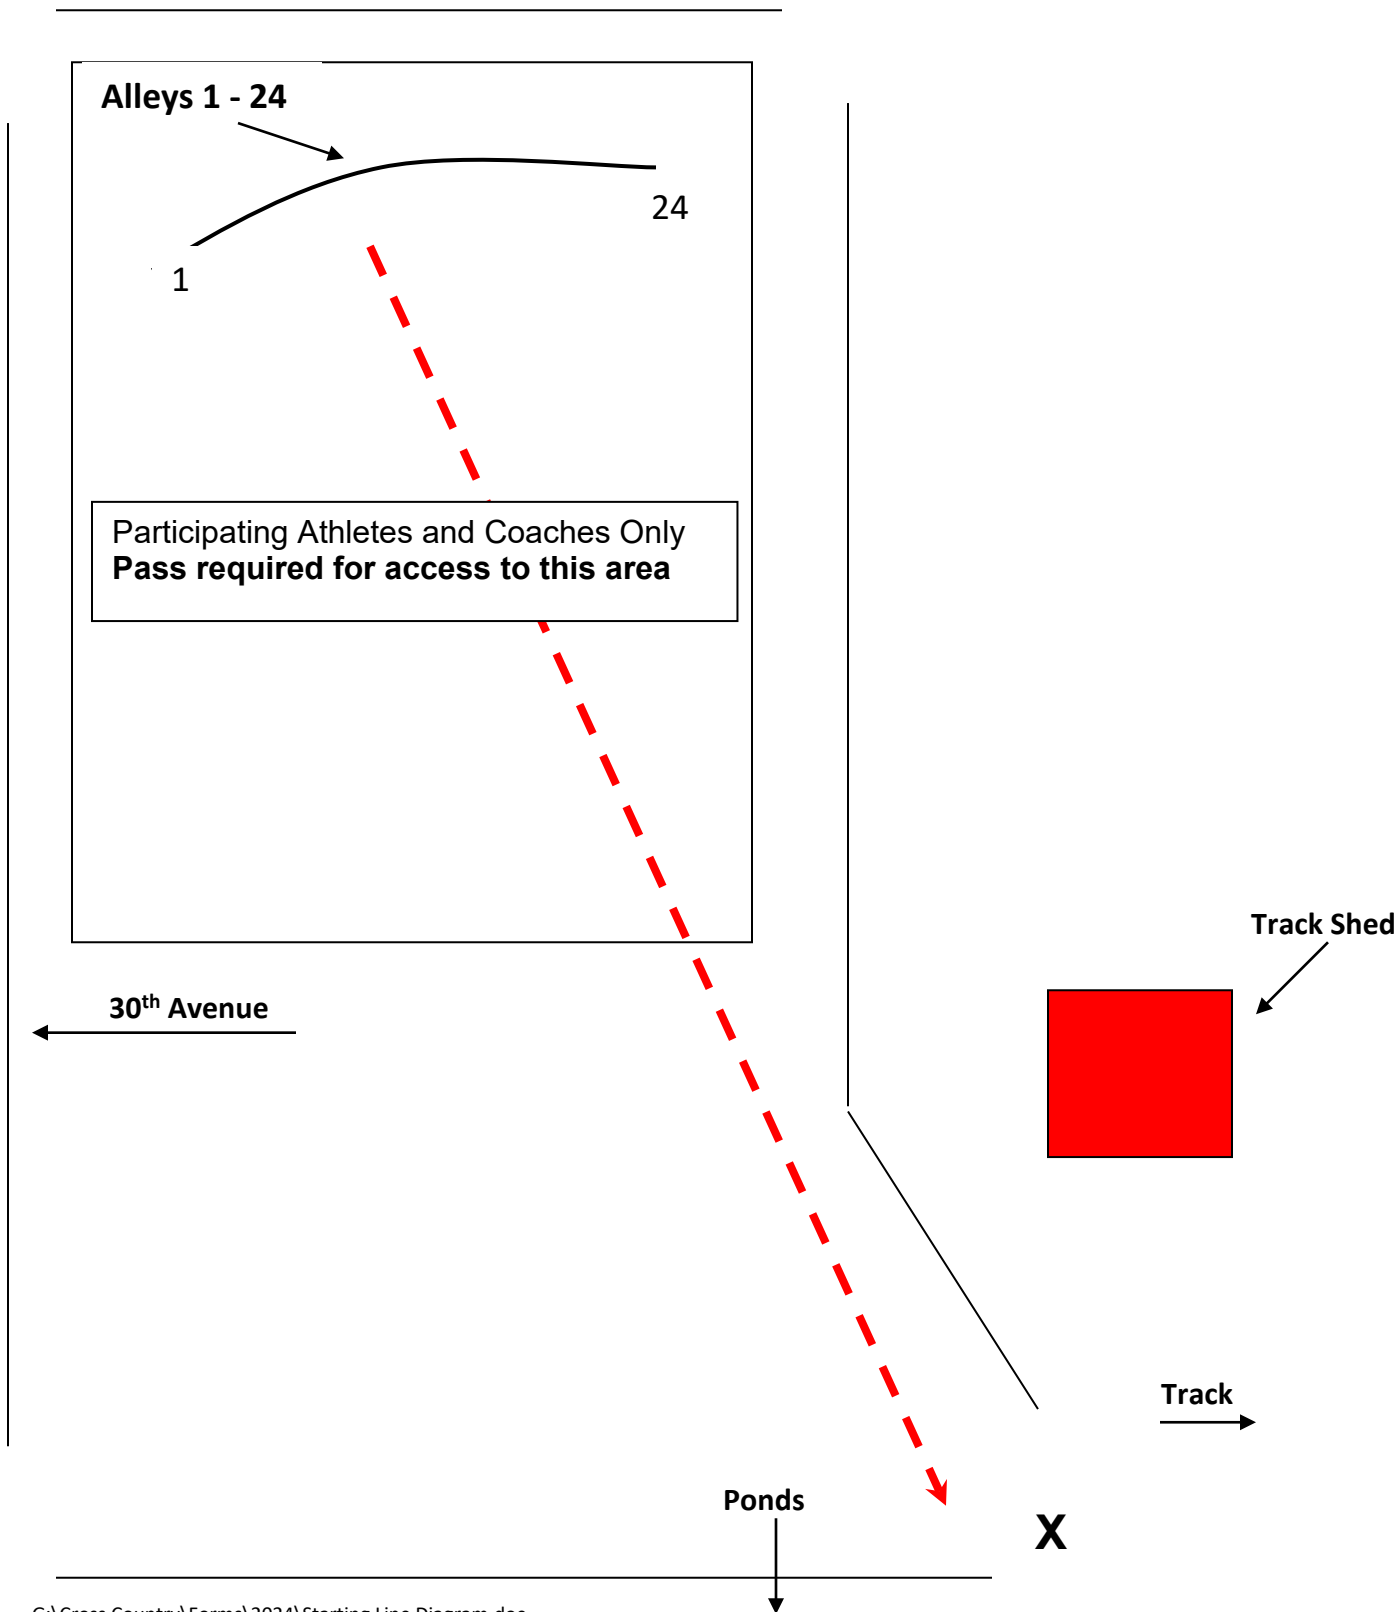

OSAA / OnPoint Community Credit Union
CROSS COUNTRY STATE CHAMPIONSHIPS

Presented by Nike
Lane Community College
4000 E 30th Avenue, Eugene, OR 97405

STARTING LINE CONFIGURATION DIAGRAM

OSAA / OnPoint Community Credit Union
CROSS COUNTRY STATE CHAMPIONSHIPS

Presented by Nike
Lane Community College
4000 E 30th Avenue, Eugene, OR 97405

STARTING LINE PROCEDURES / AUDIO-VISUAL START

Coaches – Please review the following instructions with your coaching staff and athletes prior to the race.

Once the teams have been called to the starting line by the starter for final instructions, no further run-outs shall be permitted.

Procedures –

1. A five-minute warning horn will be sounded prior to the start.
2. After runners report, the recall starters will give a brief and concise review of the starting commands and procedures to be used with competitors immediately before the start.
3. The starter will hold the starting device and red flag parallel to the ground and give a long blast on the whistle. This is the signal for the runners to step up to, but not touch the starting line and become motionless.
4. The starter slowly raises both arms overhead. When all runners are set and motionless and the recall starters signal with a white flag, the starting device is fired and at the same time, the red flag is motioned downward, indicating the start of the race.
5. The runners are observed for 100 meters for any reason to recall the race that would constitute an unfair start.