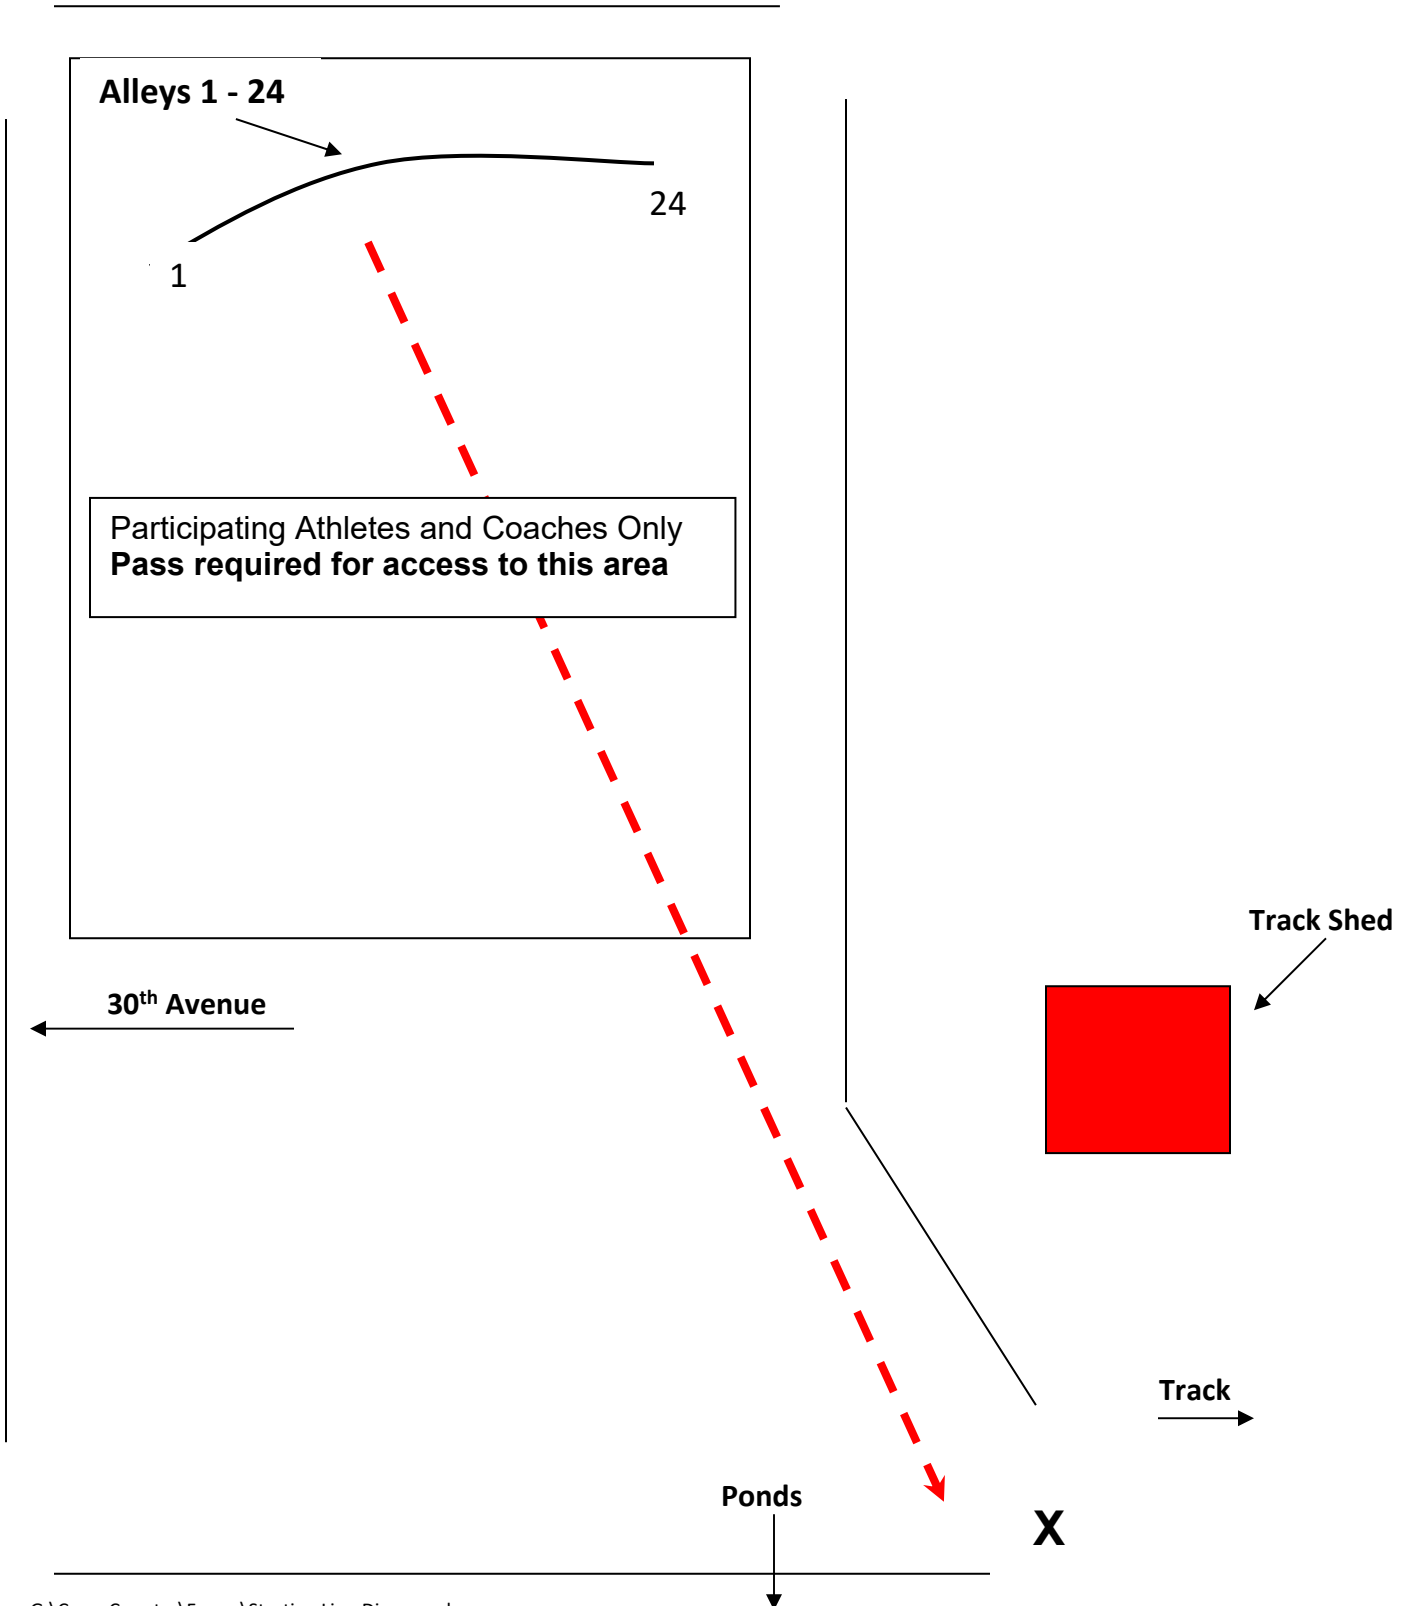

STARTING LINE CONFIGURATION DIAGRAM

OSAA / OnPoint Community Credit Union
2023 CROSS COUNTRY STATE CHAMPIONSHIPS

November 4, 2023
Lane Community College
4000 E 30th Avenue, Eugene, OR 97405

STARTING LINE PROCEDURES / AUDIO-VISUAL START

Procedures –

1. A five-minute warning horn will be sounded prior to the start.
2. After runners report, the recall starters will give a brief and concise review of the starting commands and procedures to be used with competitors immediately before the start.
3. The starter will hold the starting device and red flag parallel to the ground and give a long blast on the whistle. This is the signal for the runners to step up to, but not touch the starting line and become motionless.
4. The starter slowly raises both arms overhead. When all runners are set and motionless and the recall starters signal with a white flag, the starting device is fired and at the same time, the red flag is motioned downward, indicating the start of the race.
5. The runners are observed for 100 meters for any reason to recall the race that would constitute an unfair start.