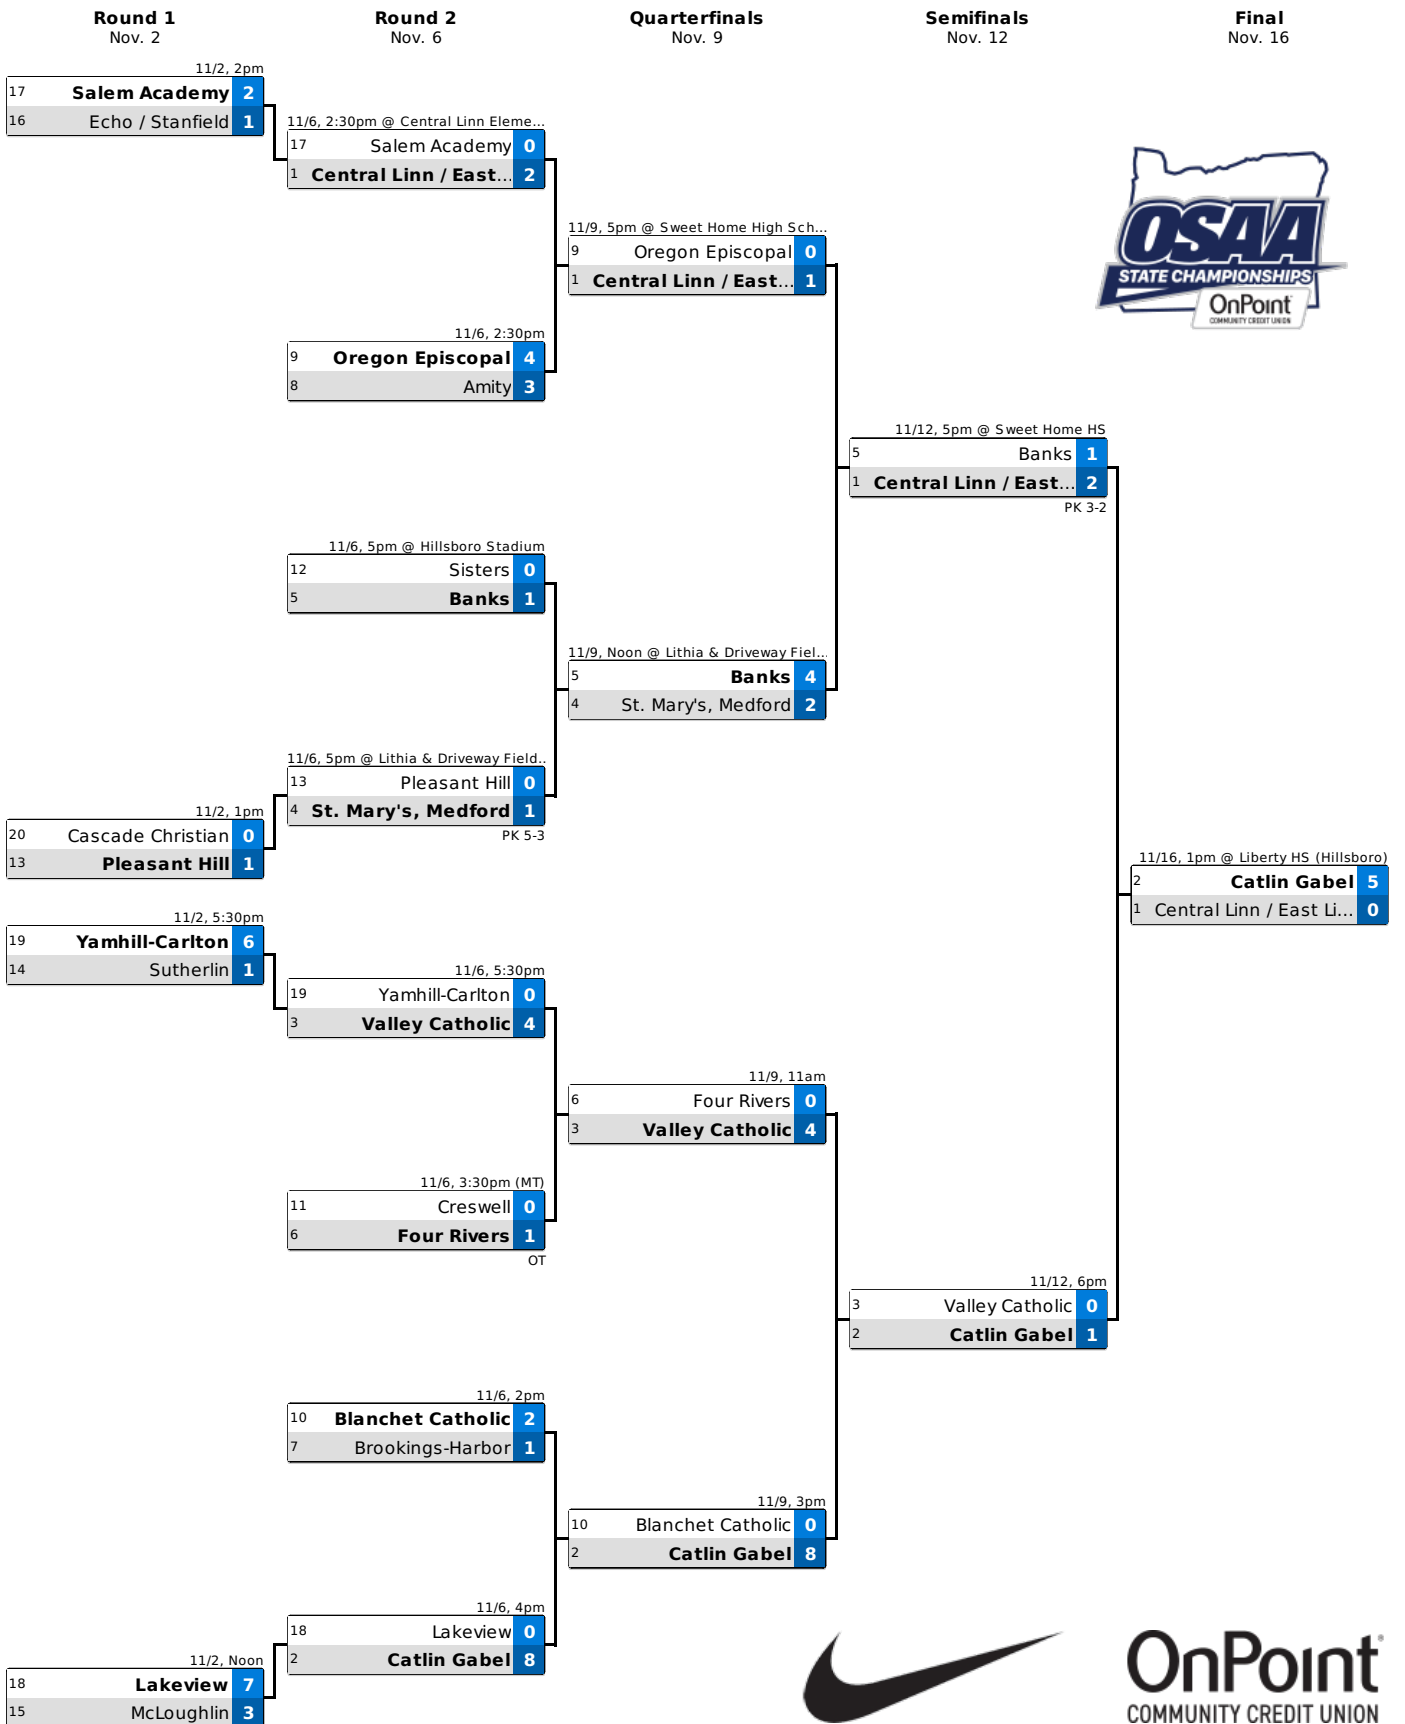

# 2024 OSAA / OnPoint Community Credit Union 3A/2A/1A Girls Soccer State Championship

The team with the better Adjusted Playoff Ranking (APR) shall be the designated home team (bottom team in the matchup).