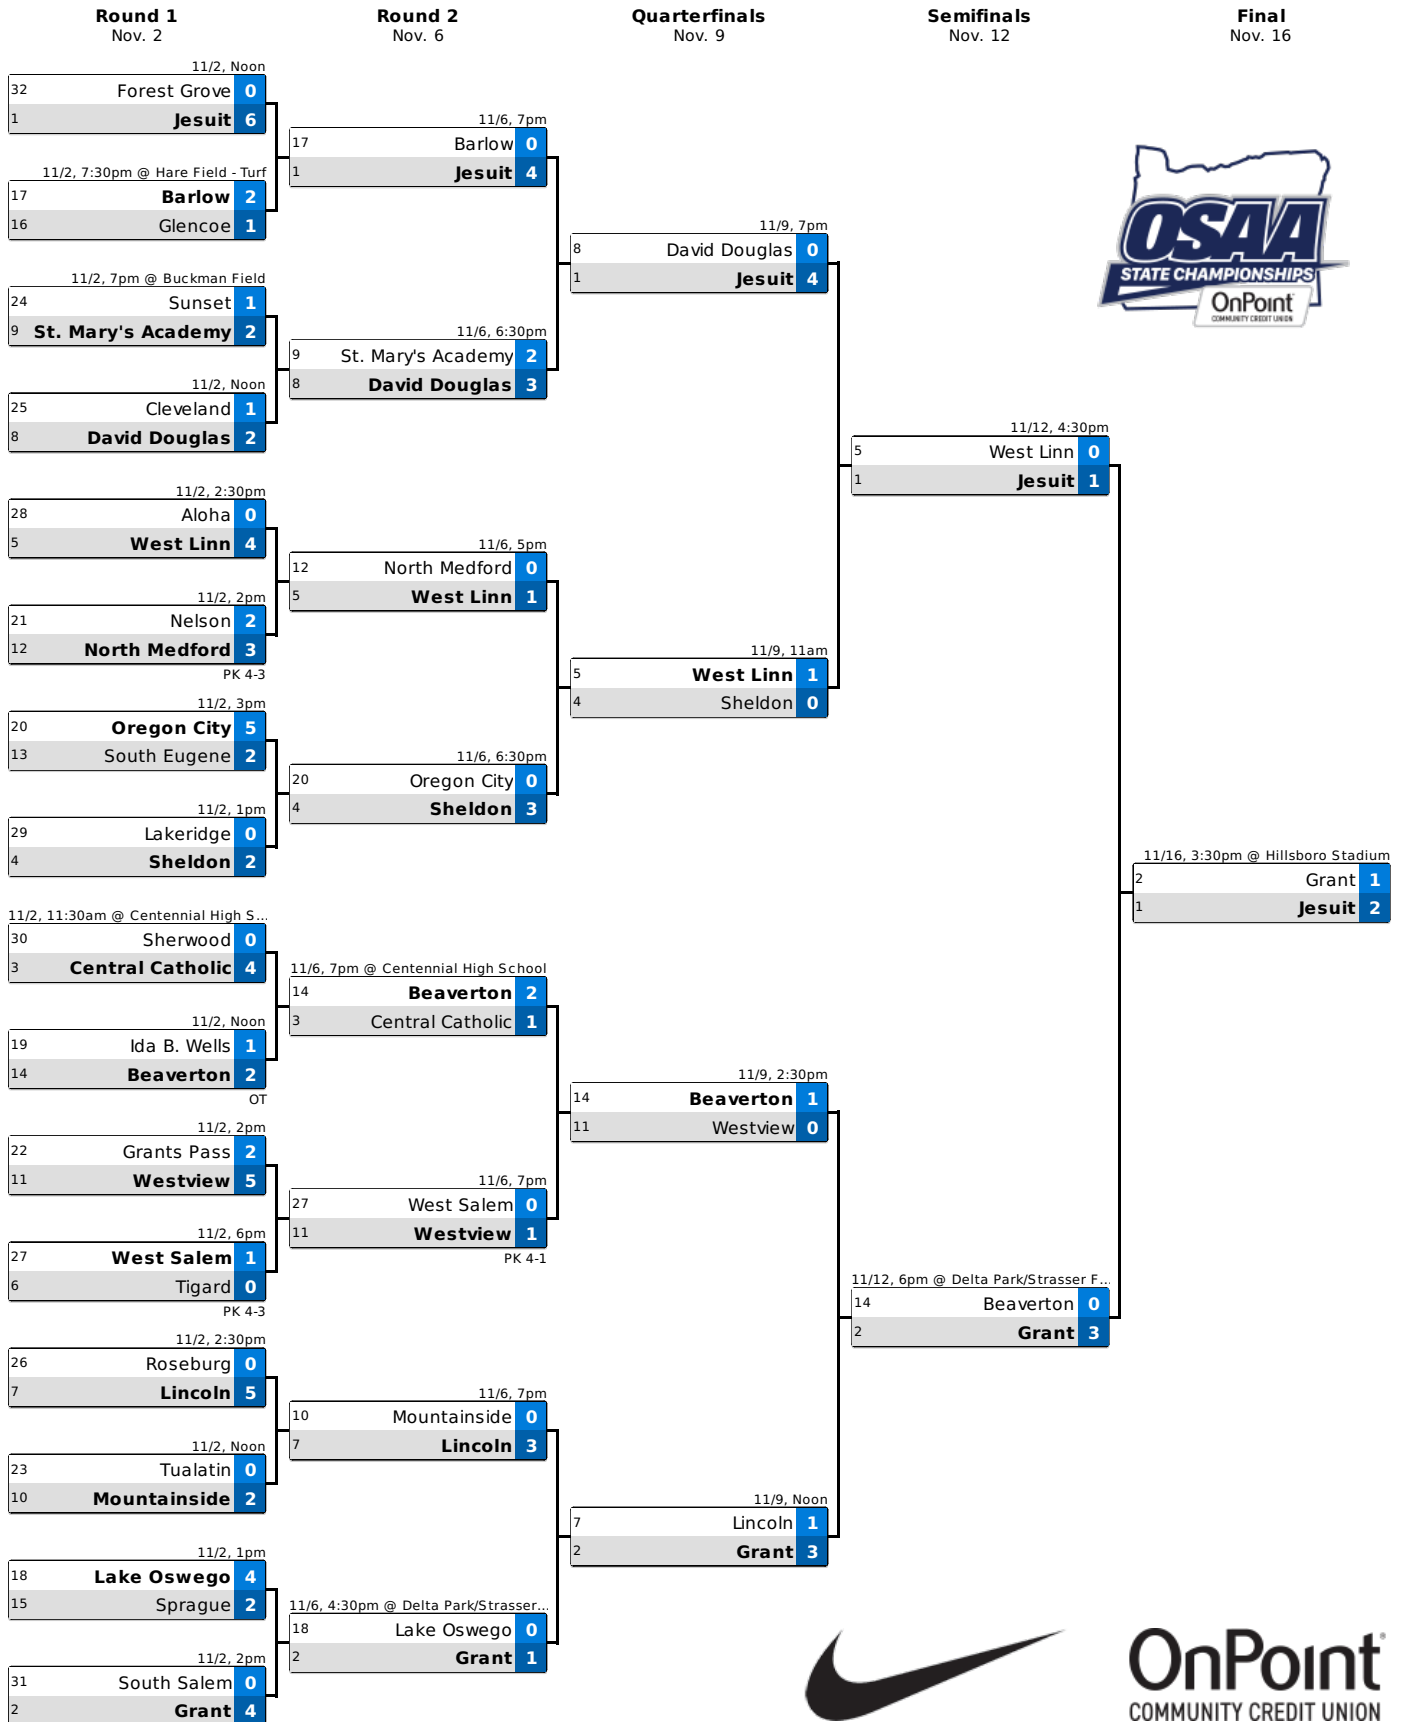

2024 OSAA / OnPoint Community Credit Union 6A Girls Soccer State Championship

The team with the better Adjusted Playoff Ranking (APR) shall be the designated home team (bottom team in the matchup).