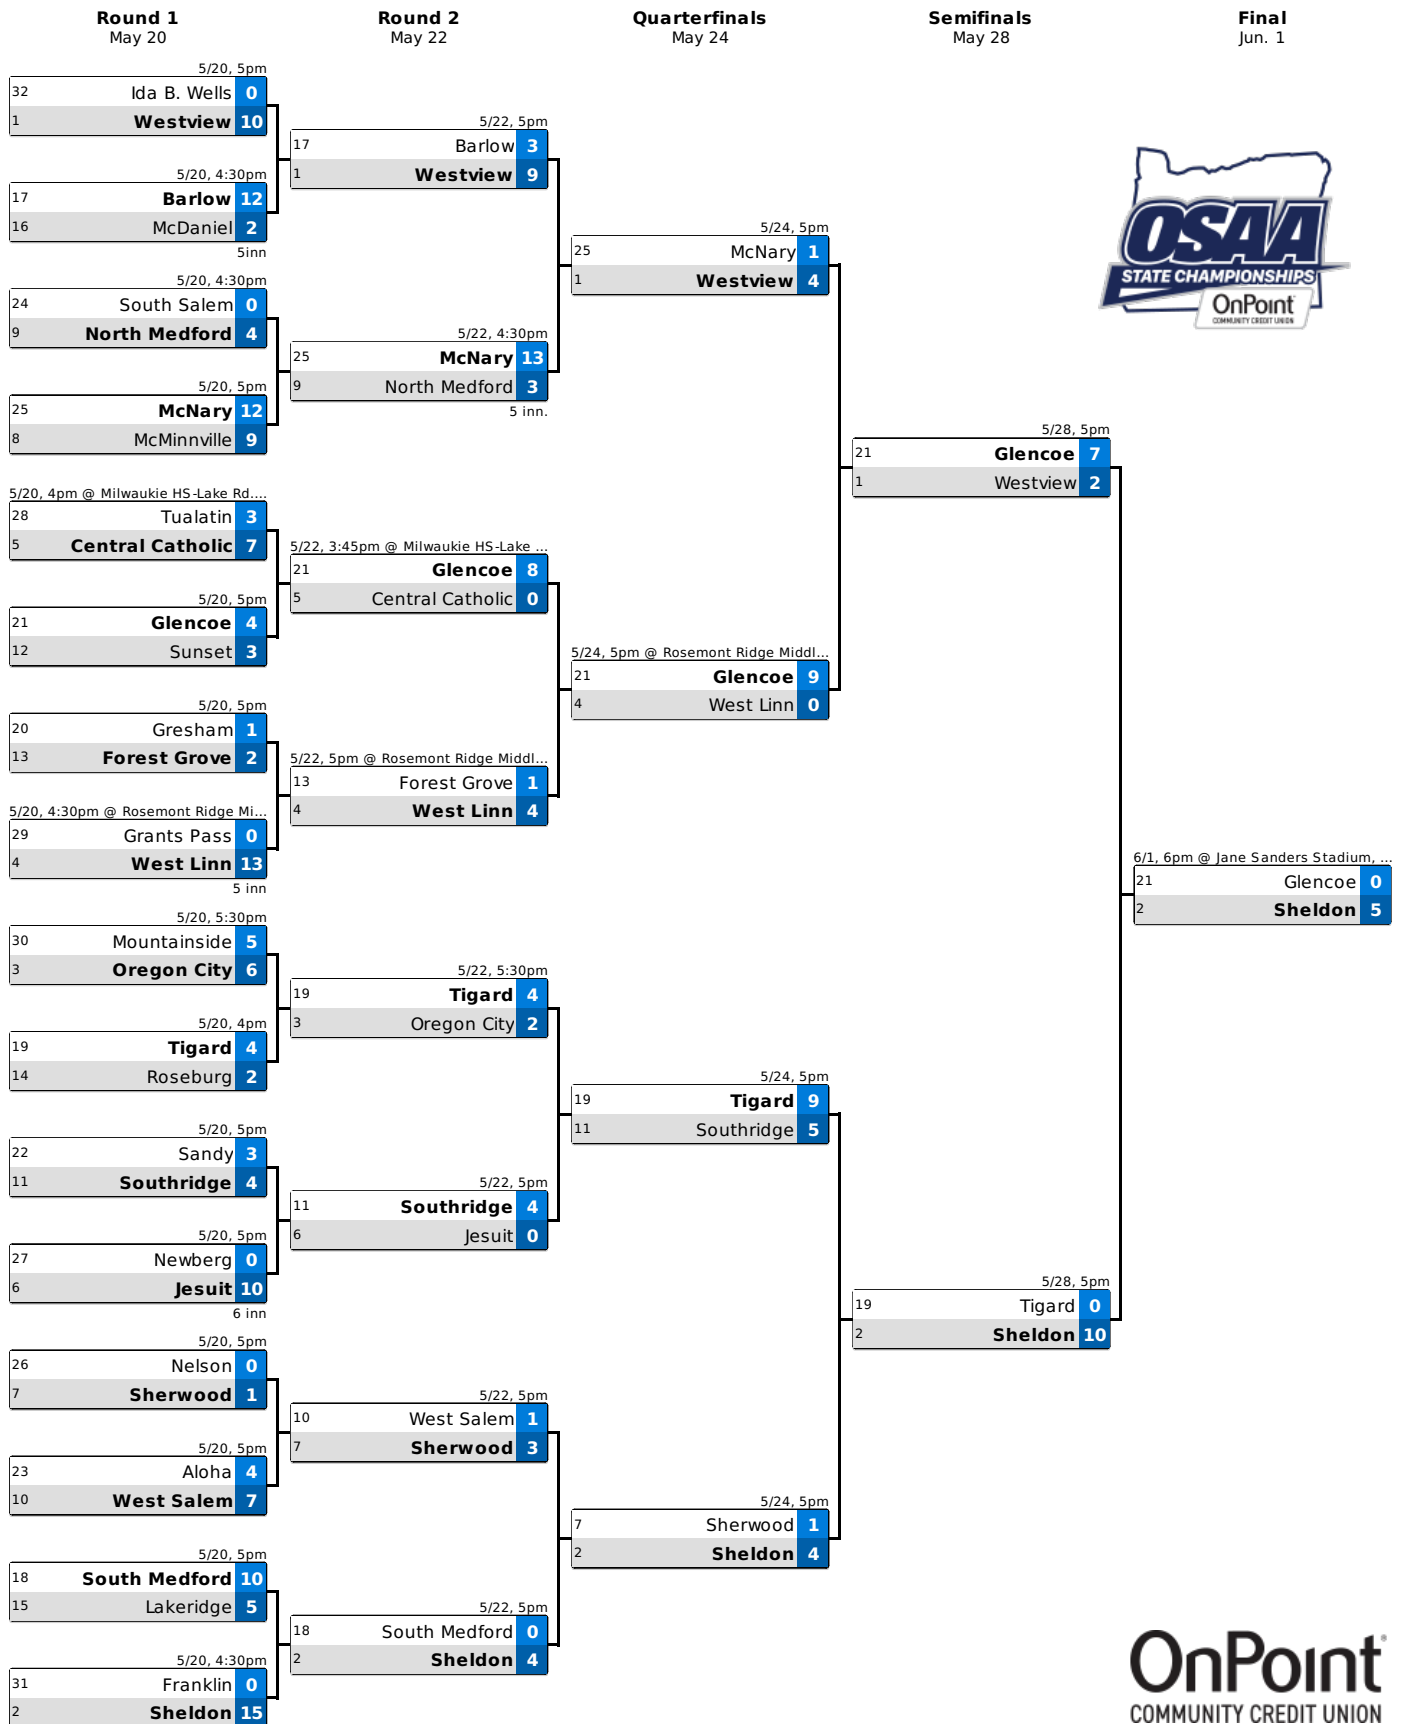

# 2024 OSAA / OnPoint Community Credit Union 6A Softball State Championship

The team with the better Adjusted Playoff Ranking (APR) shall be the designated home team (bottom team in the matchup).