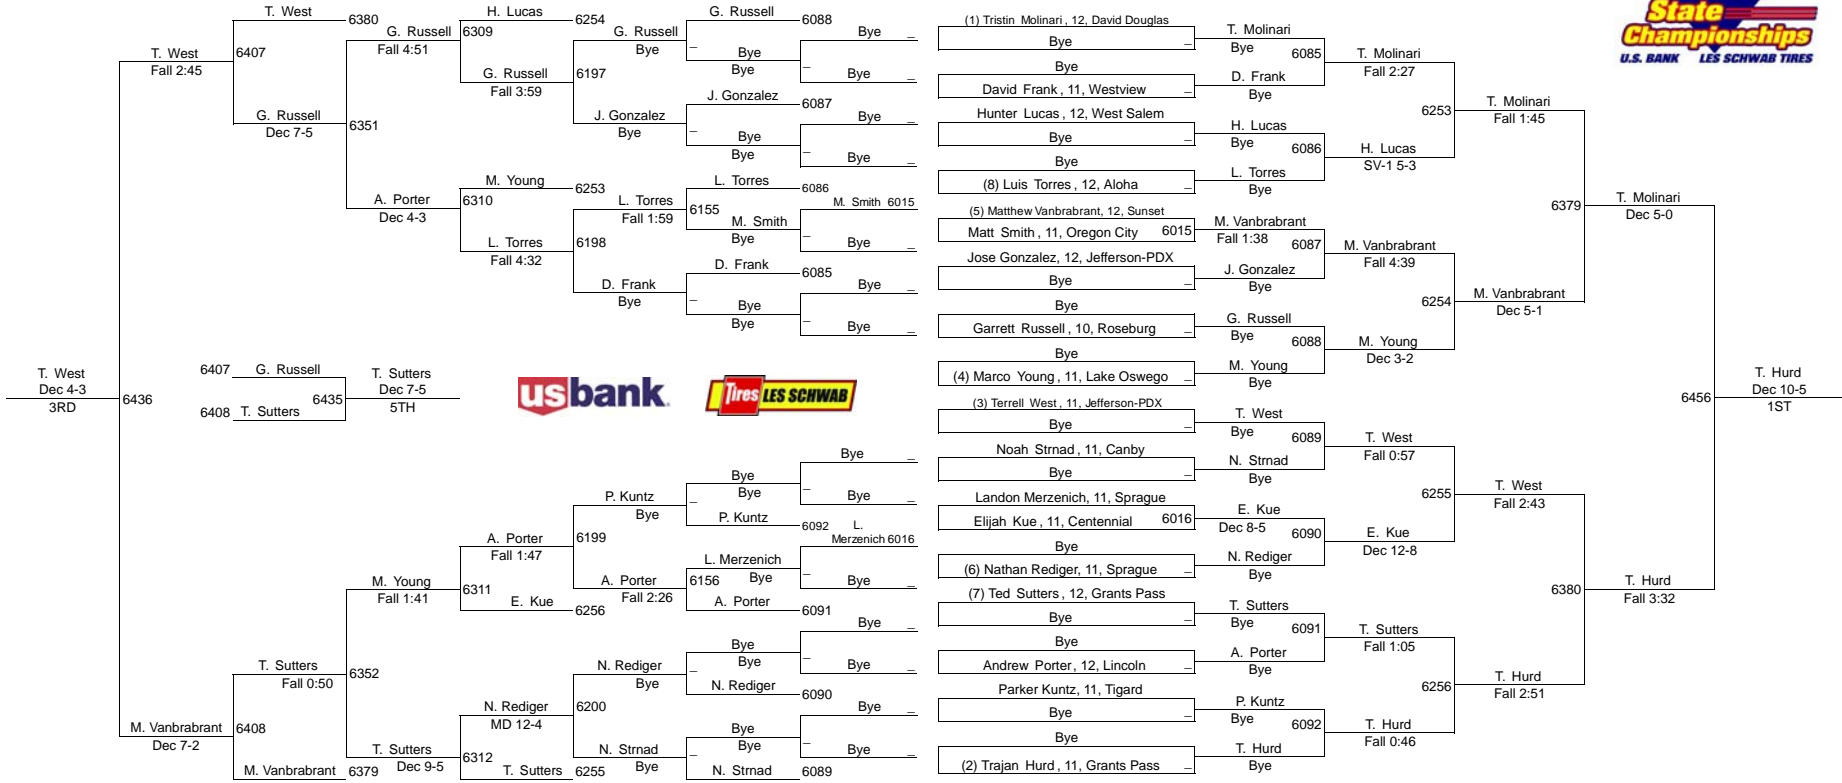

6A-120

2016 OSAA/U.S. Bank/Les Schwab Tires Wrestling State Championships

6A-152

2016 OSAA/U.S. Bank/Les Schwab Tires Wrestling State Championships

6A-160

2016 OSAA/U.S. Bank/Les Schwab Tires Wrestling State Championships