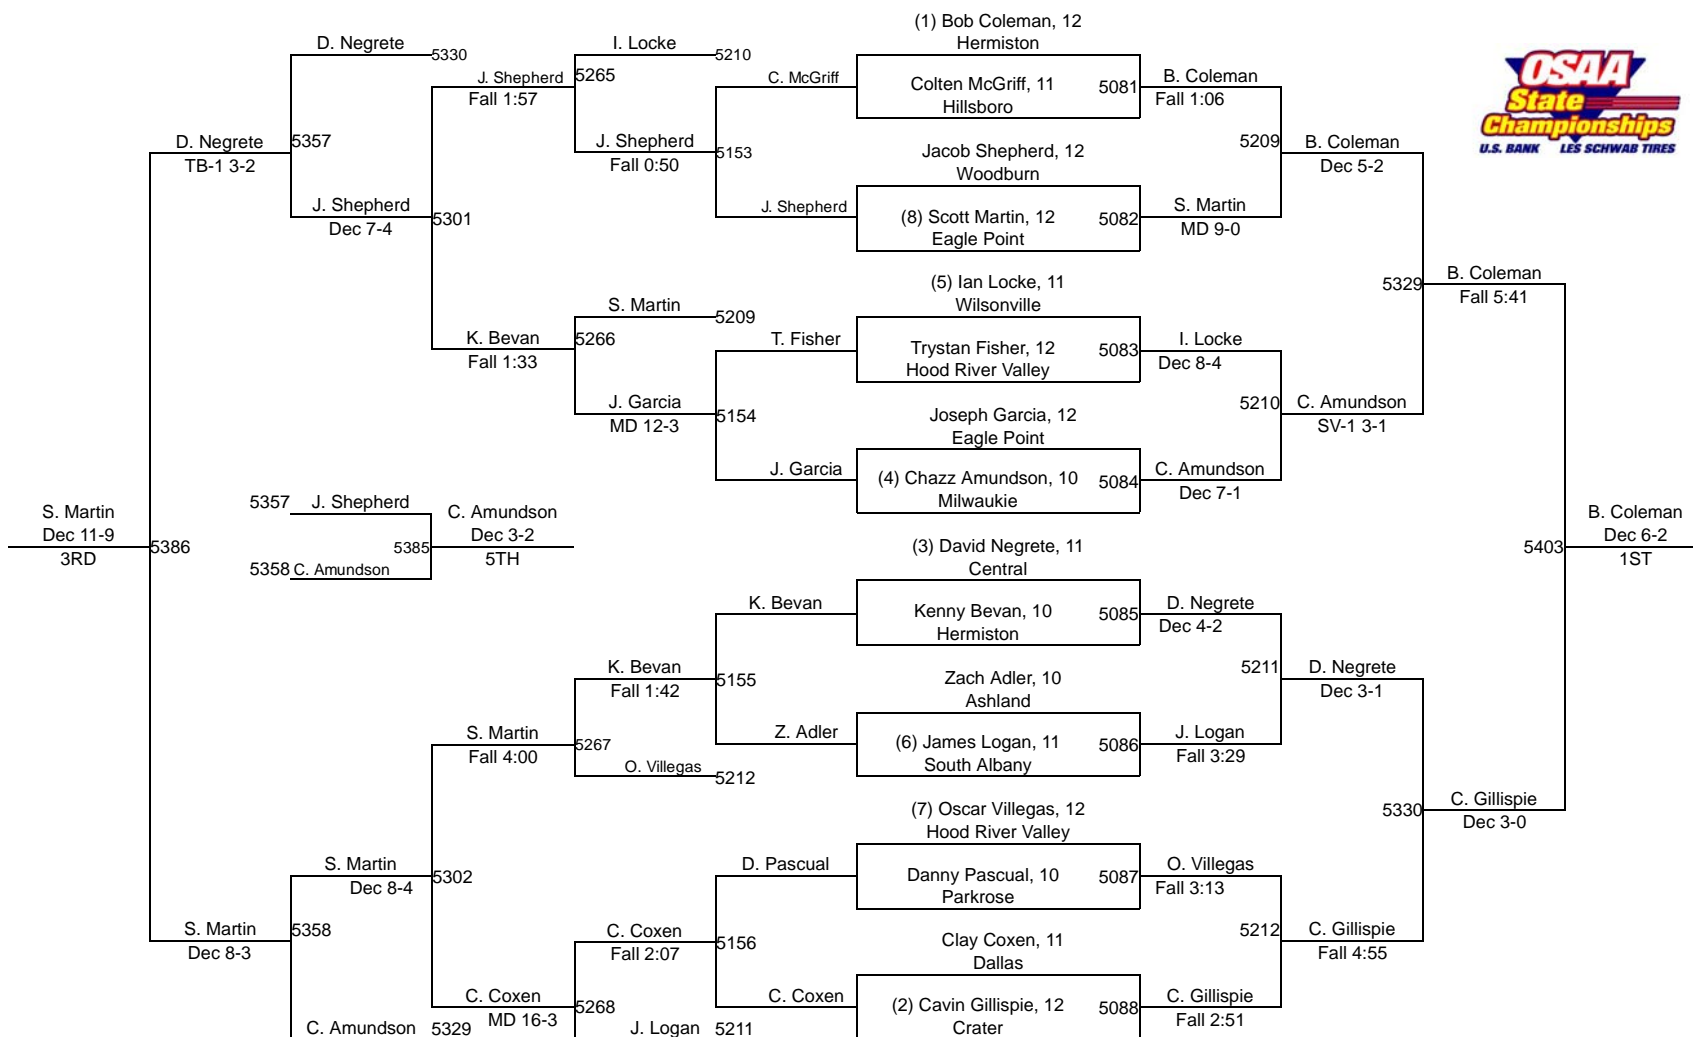

2016 OSAA/U.S. Bank/Les Schwab Tires Wrestling State Championships

5A-182