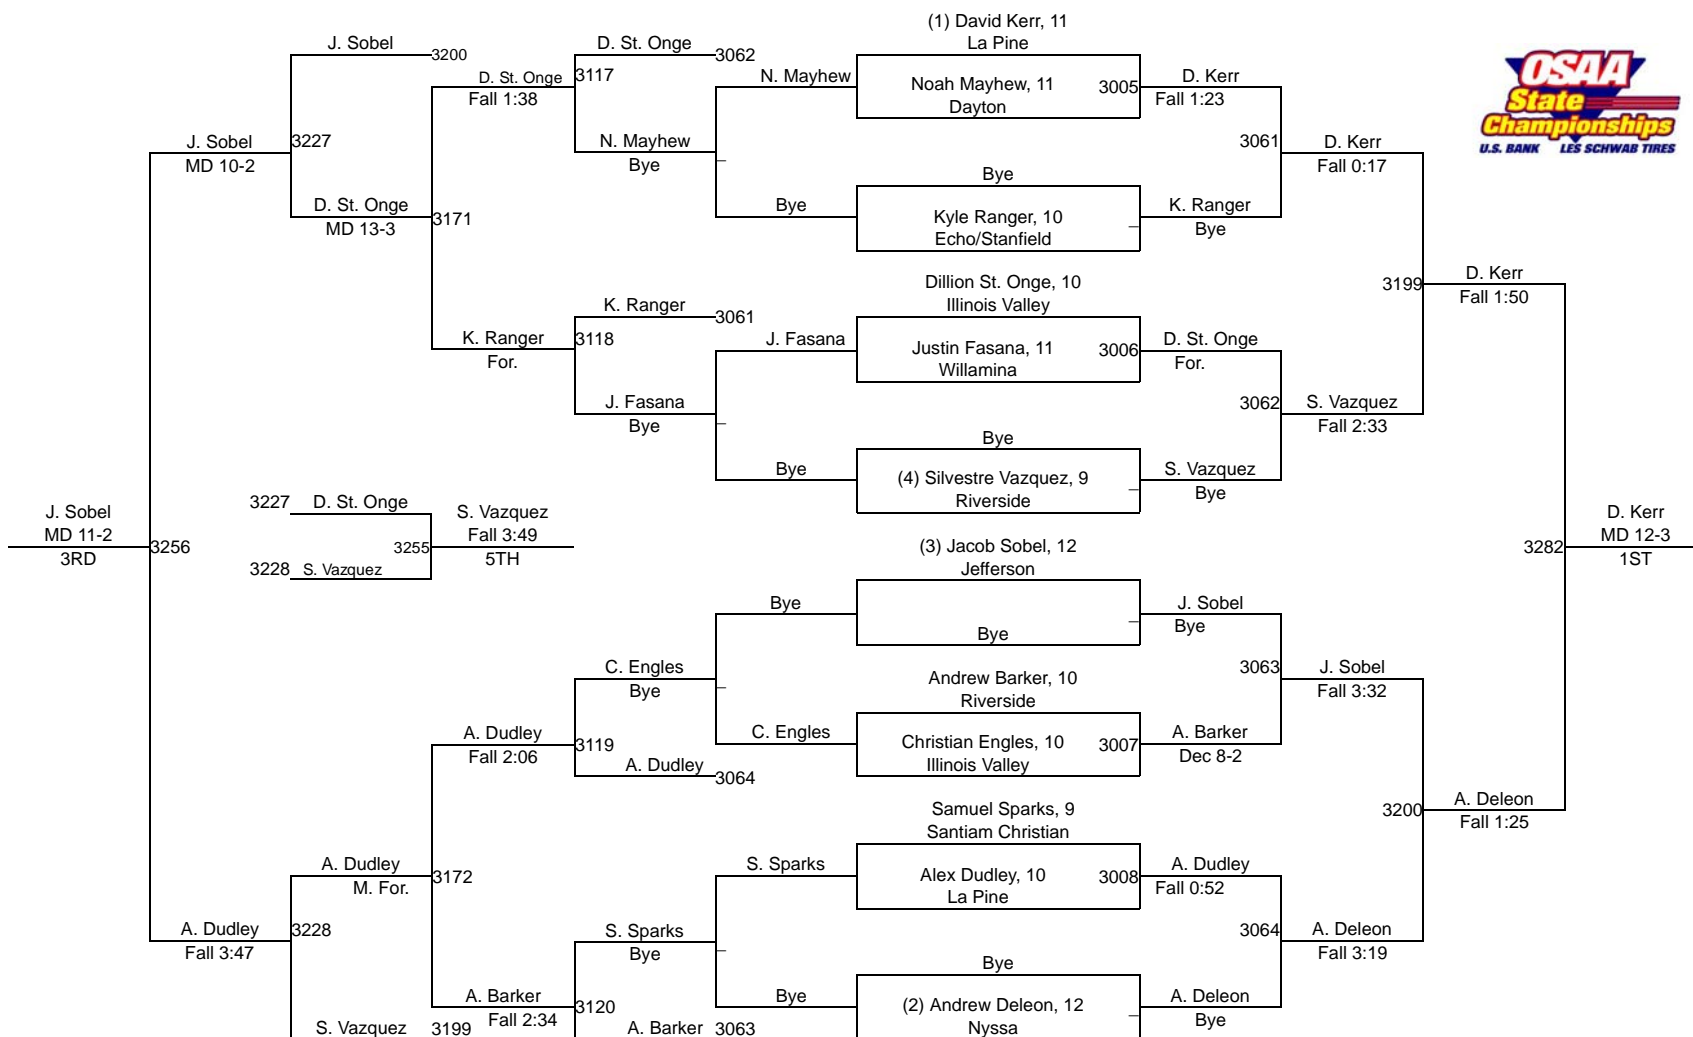

2016 OSAA/U.S. Bank/Les Schwab Tires Wrestling State Championships

3A-113