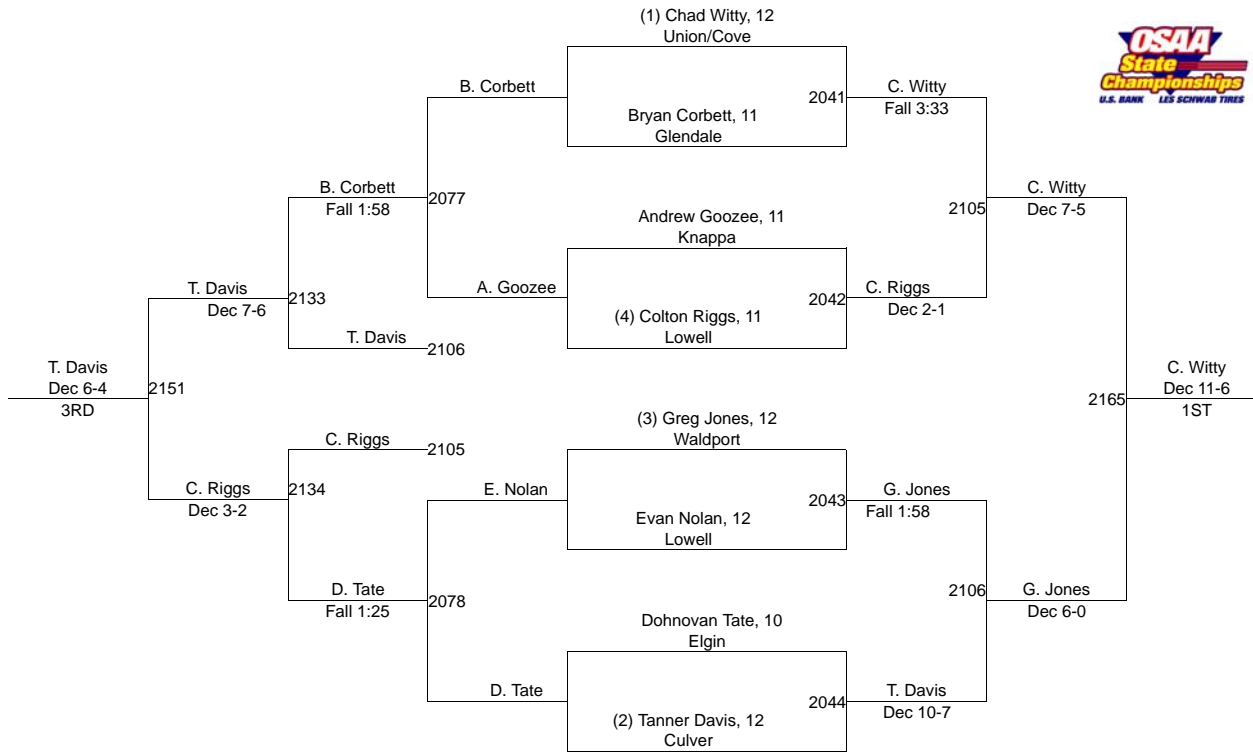

2016 OSAA/U.S. Bank/Les Schwab Tires Wrestling State Championships **2A/1A-182**