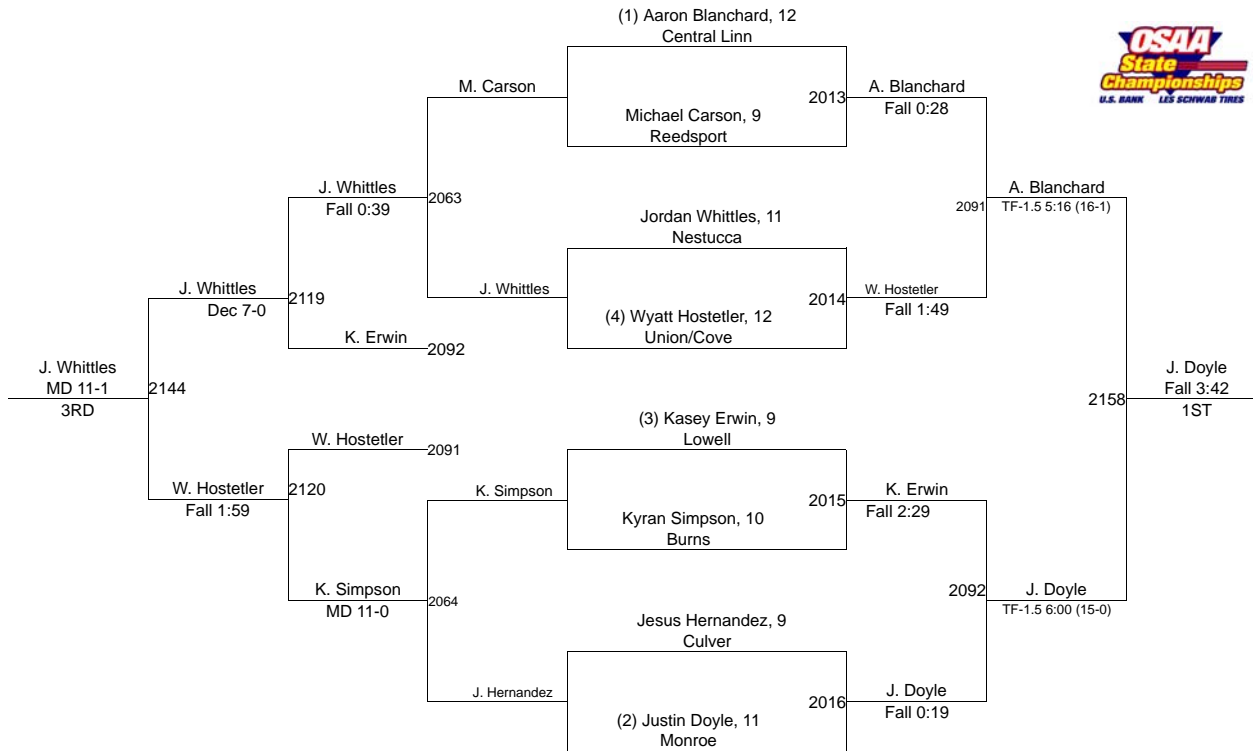

2016 OSAA/U.S. Bank/Les Schwab Tires Wrestling State Championships **2A/1A-126**