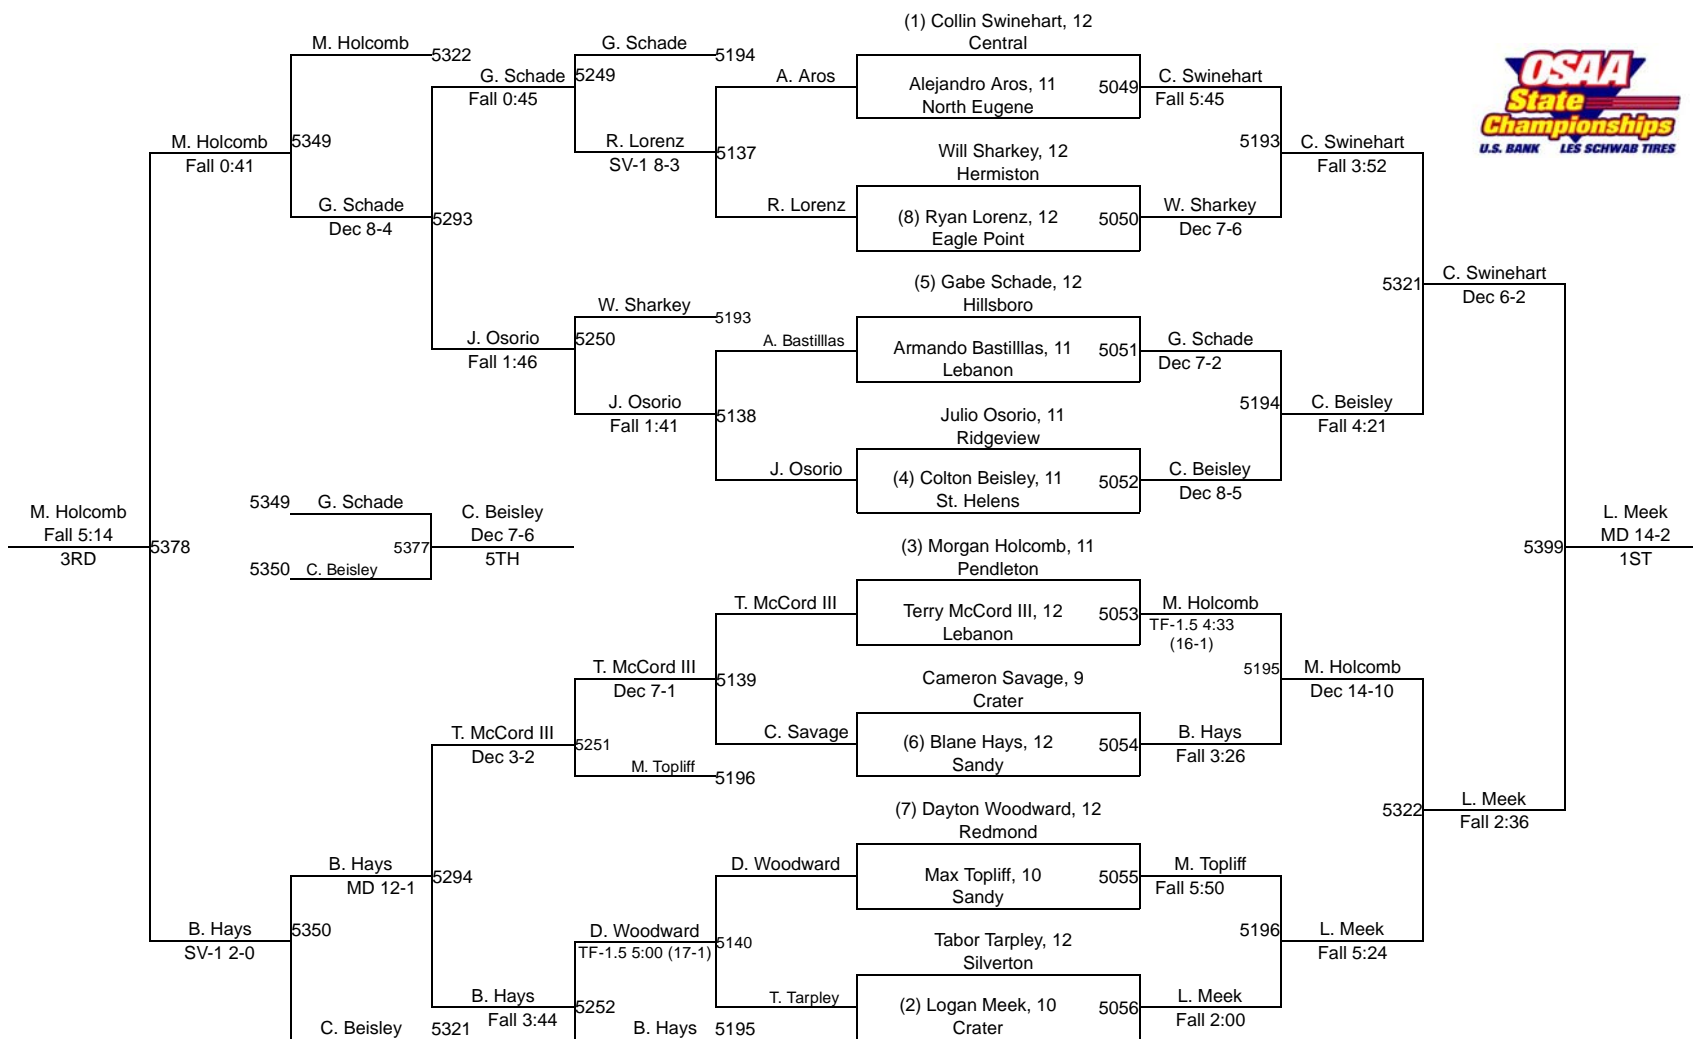

2016 OSAA/U.S. Bank/Les Schwab Tires Wrestling State Championships

5A-145