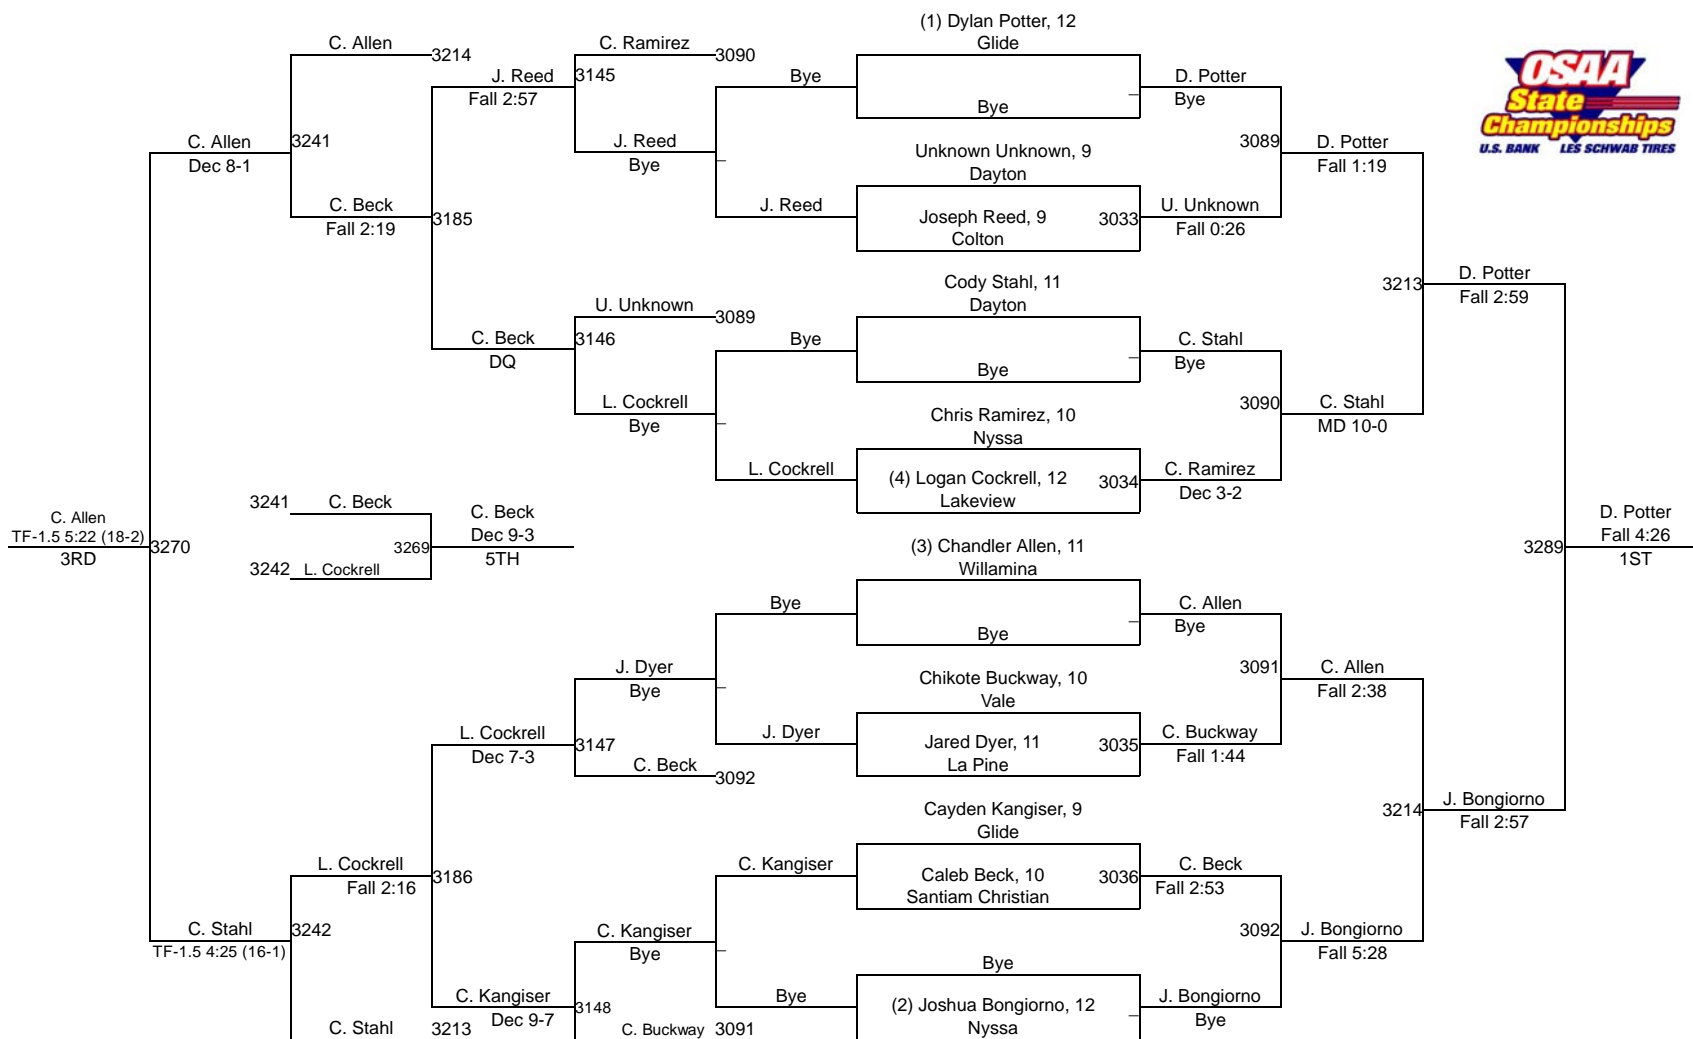

2016 OSAA/U.S. Bank/Les Schwab Tires Wrestling State Championships

3A-160