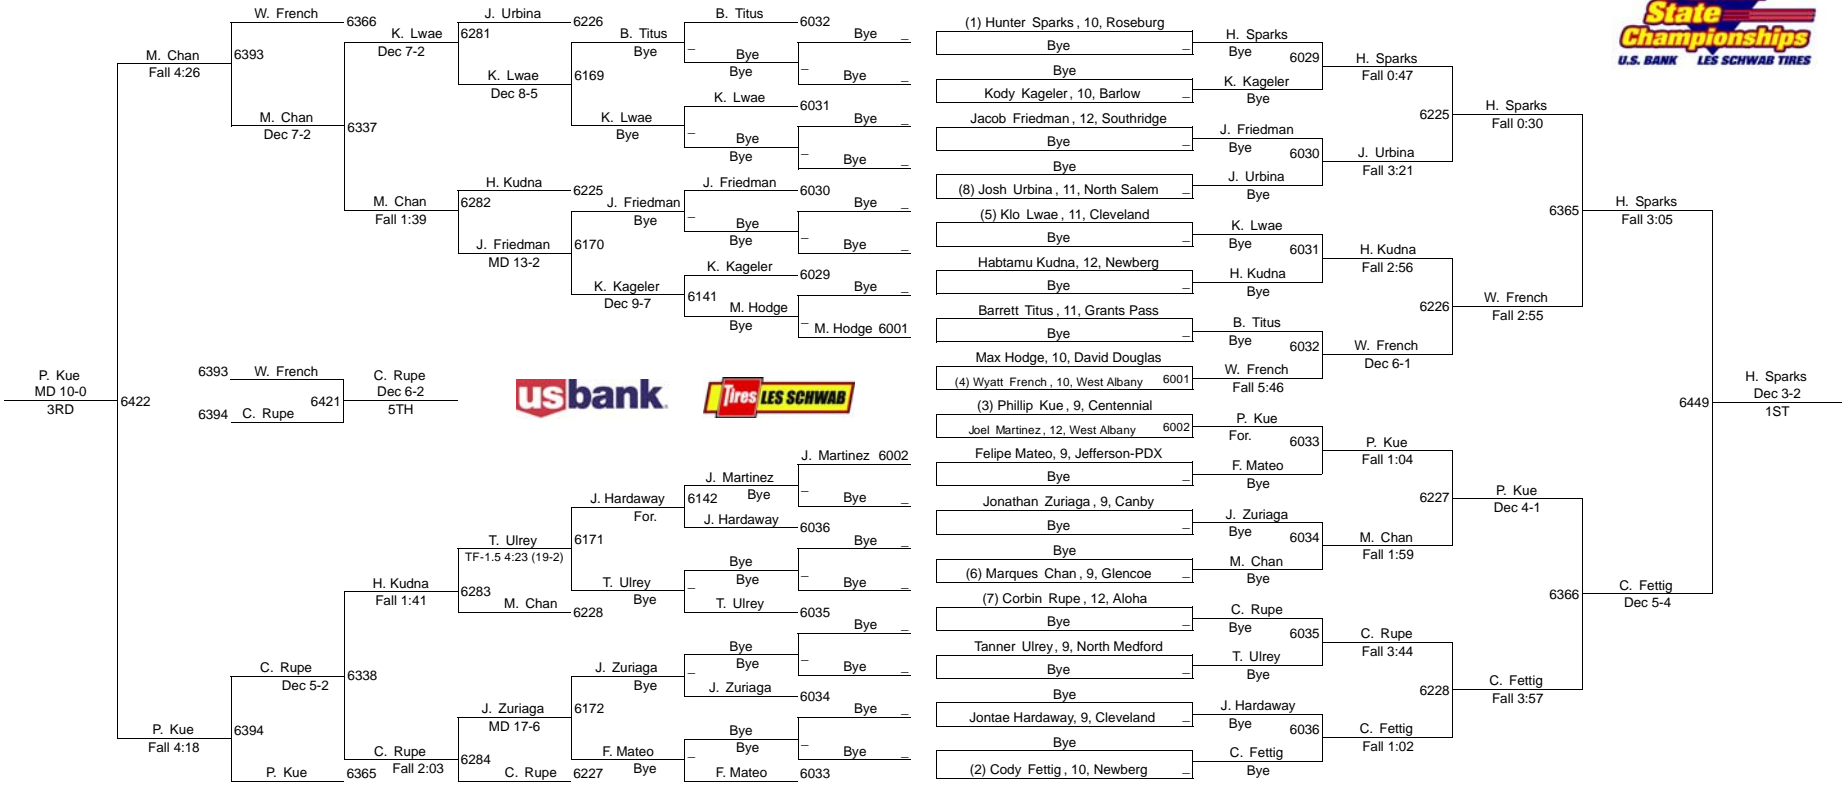

2016 OSAA/U.S. Bank/Les Schwab Tires Wrestling State Championships

6A-106