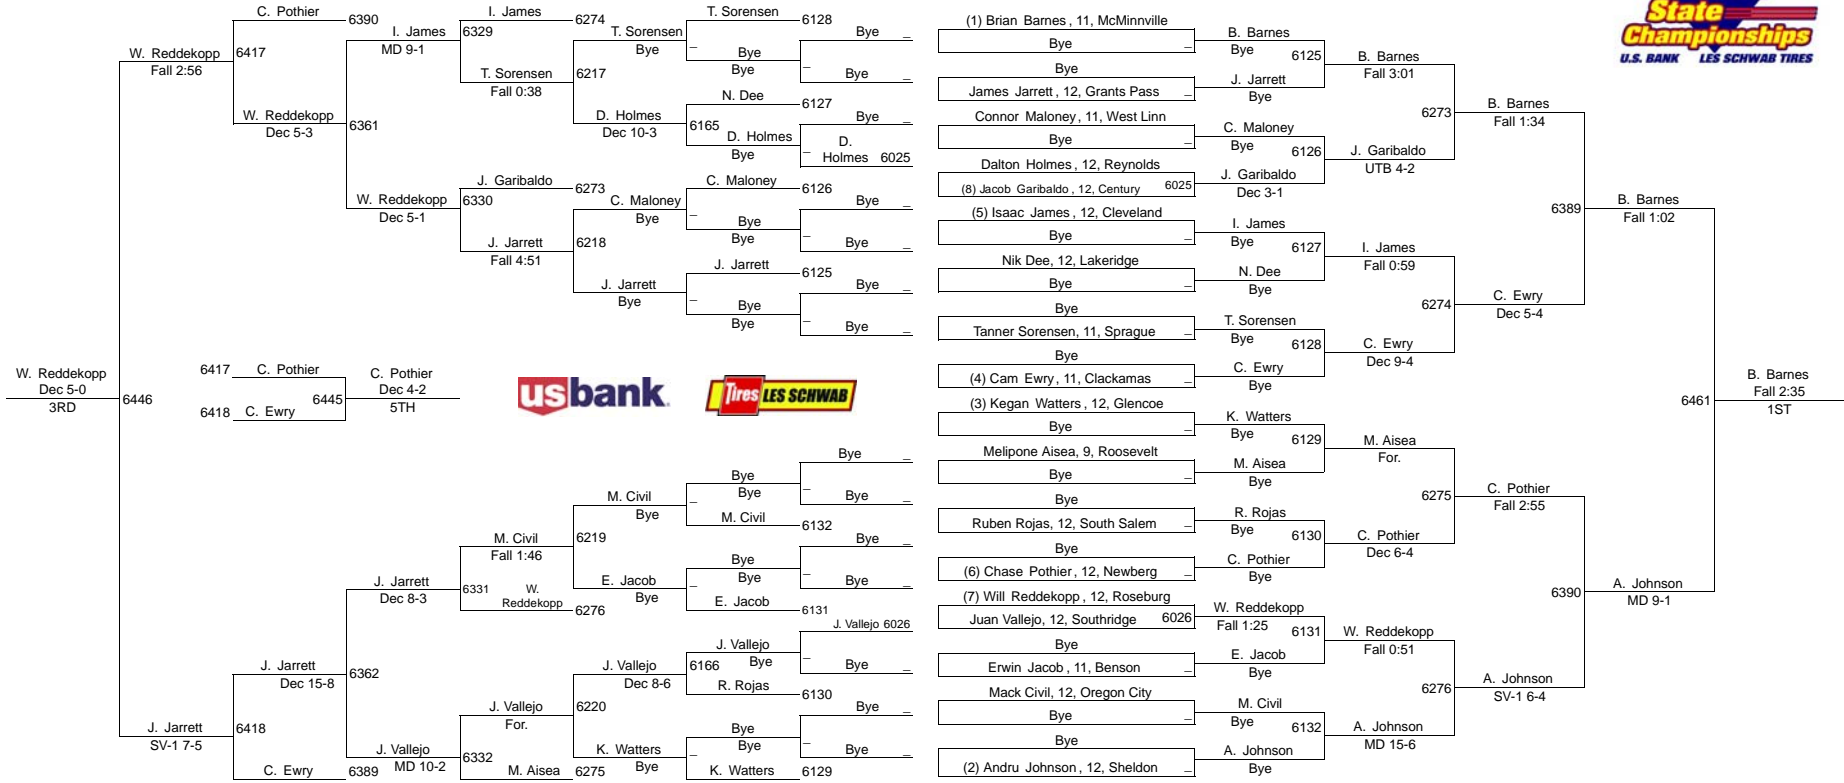

6A-170

2016 OSAA/U.S. Bank/Les Schwab Tires Wrestling State Championships

6A-182

2016 OSAA/U.S. Bank/Les Schwab Tires Wrestling State Championships

6A-220

2016 OSAA/U.S. Bank/Les Schwab Tires Wrestling State Championships