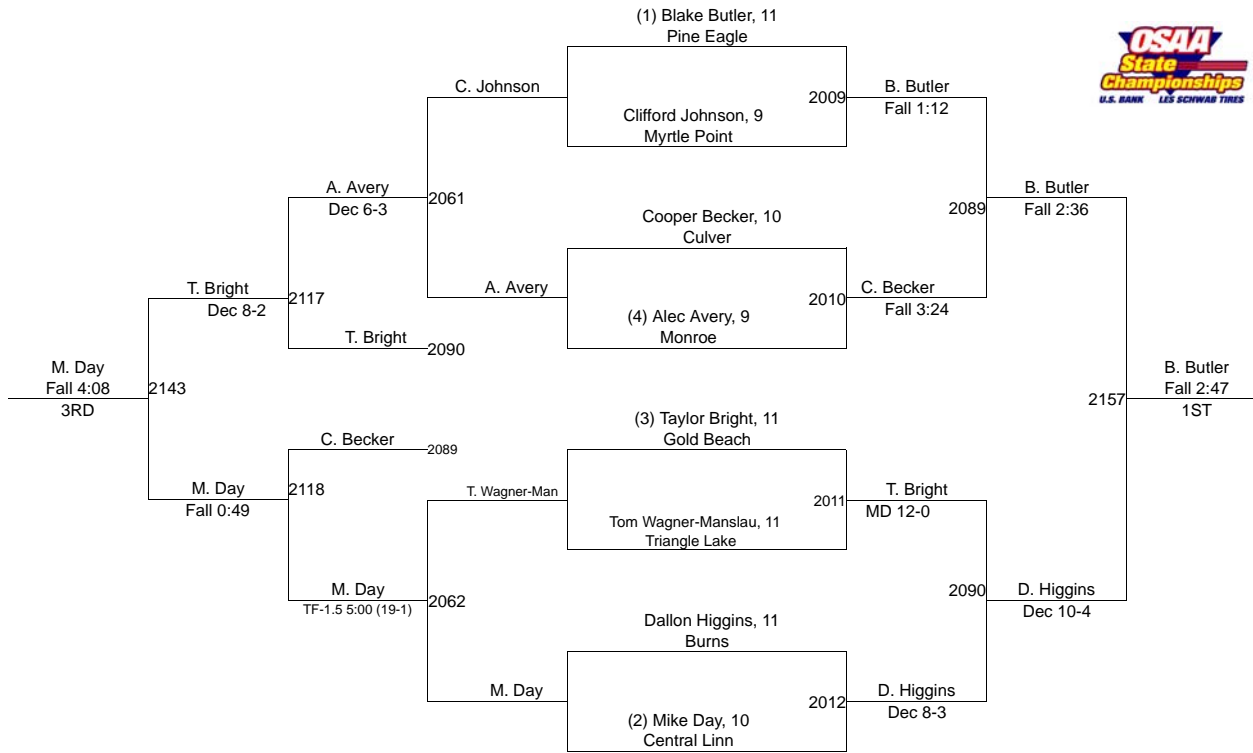

2016 OSAA/U.S. Bank/Les Schwab Tires Wrestling State Championships **2A/1A-120**