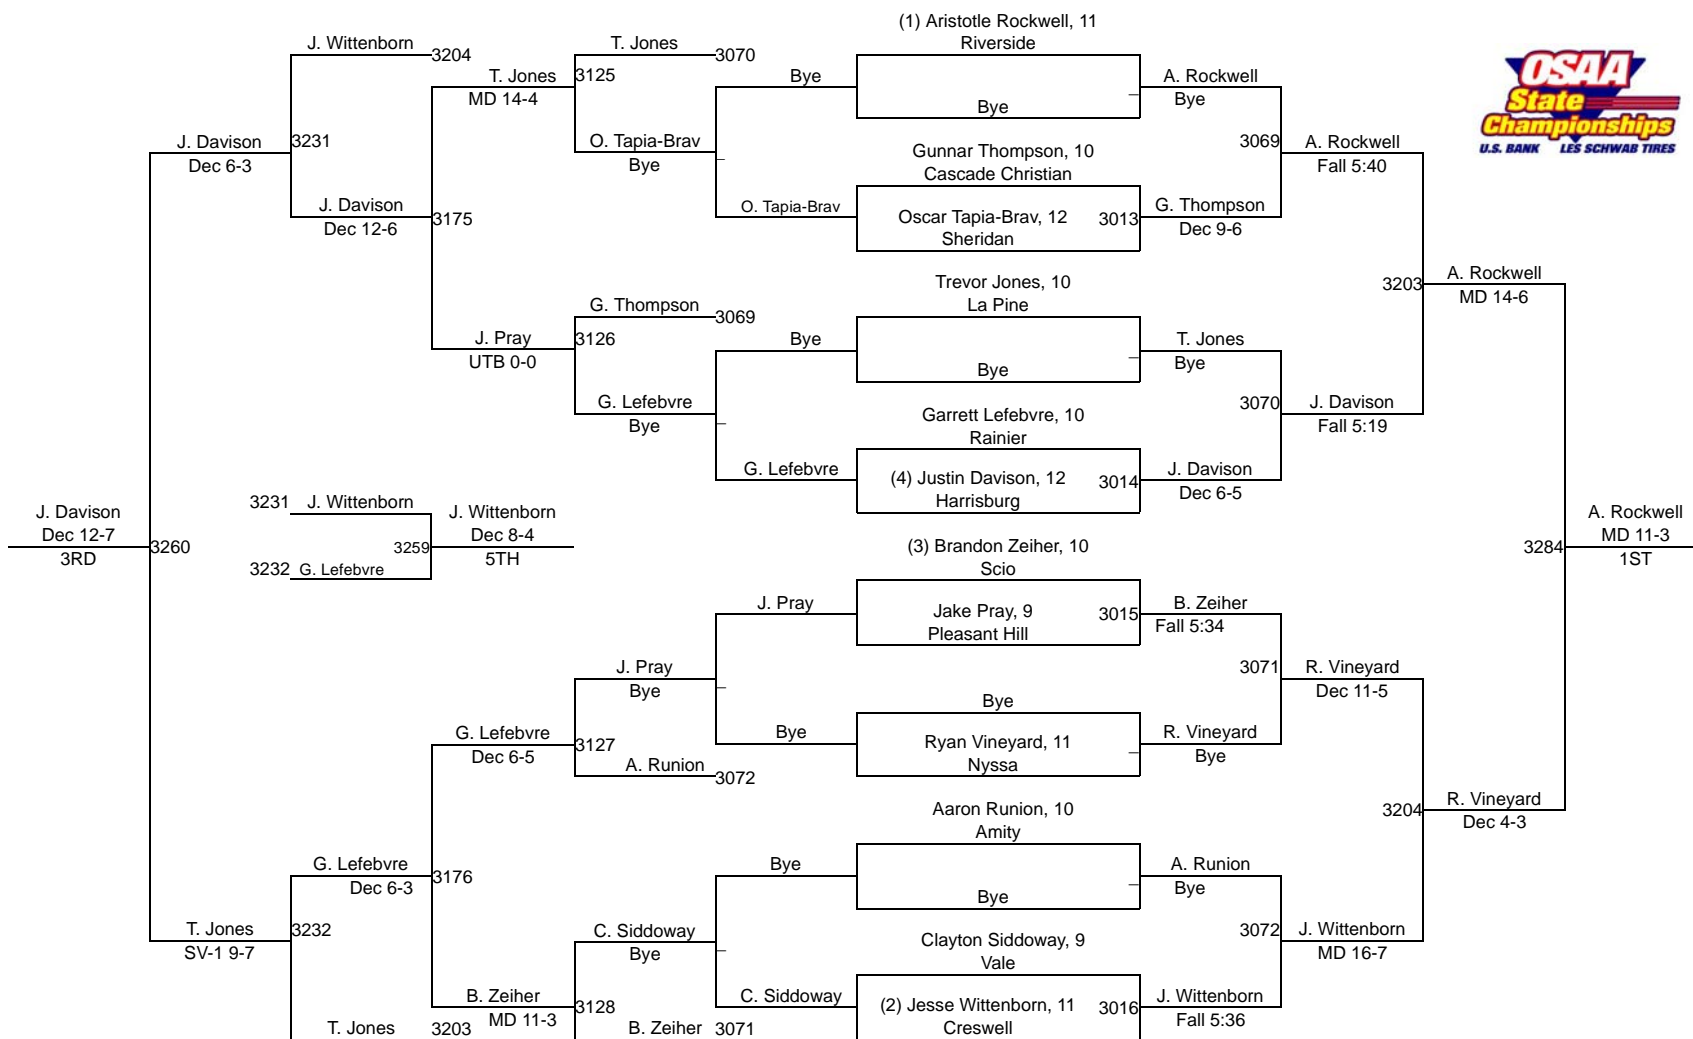

2016 OSAA/U.S. Bank/Les Schwab Tires Wrestling State Championships

3A-126