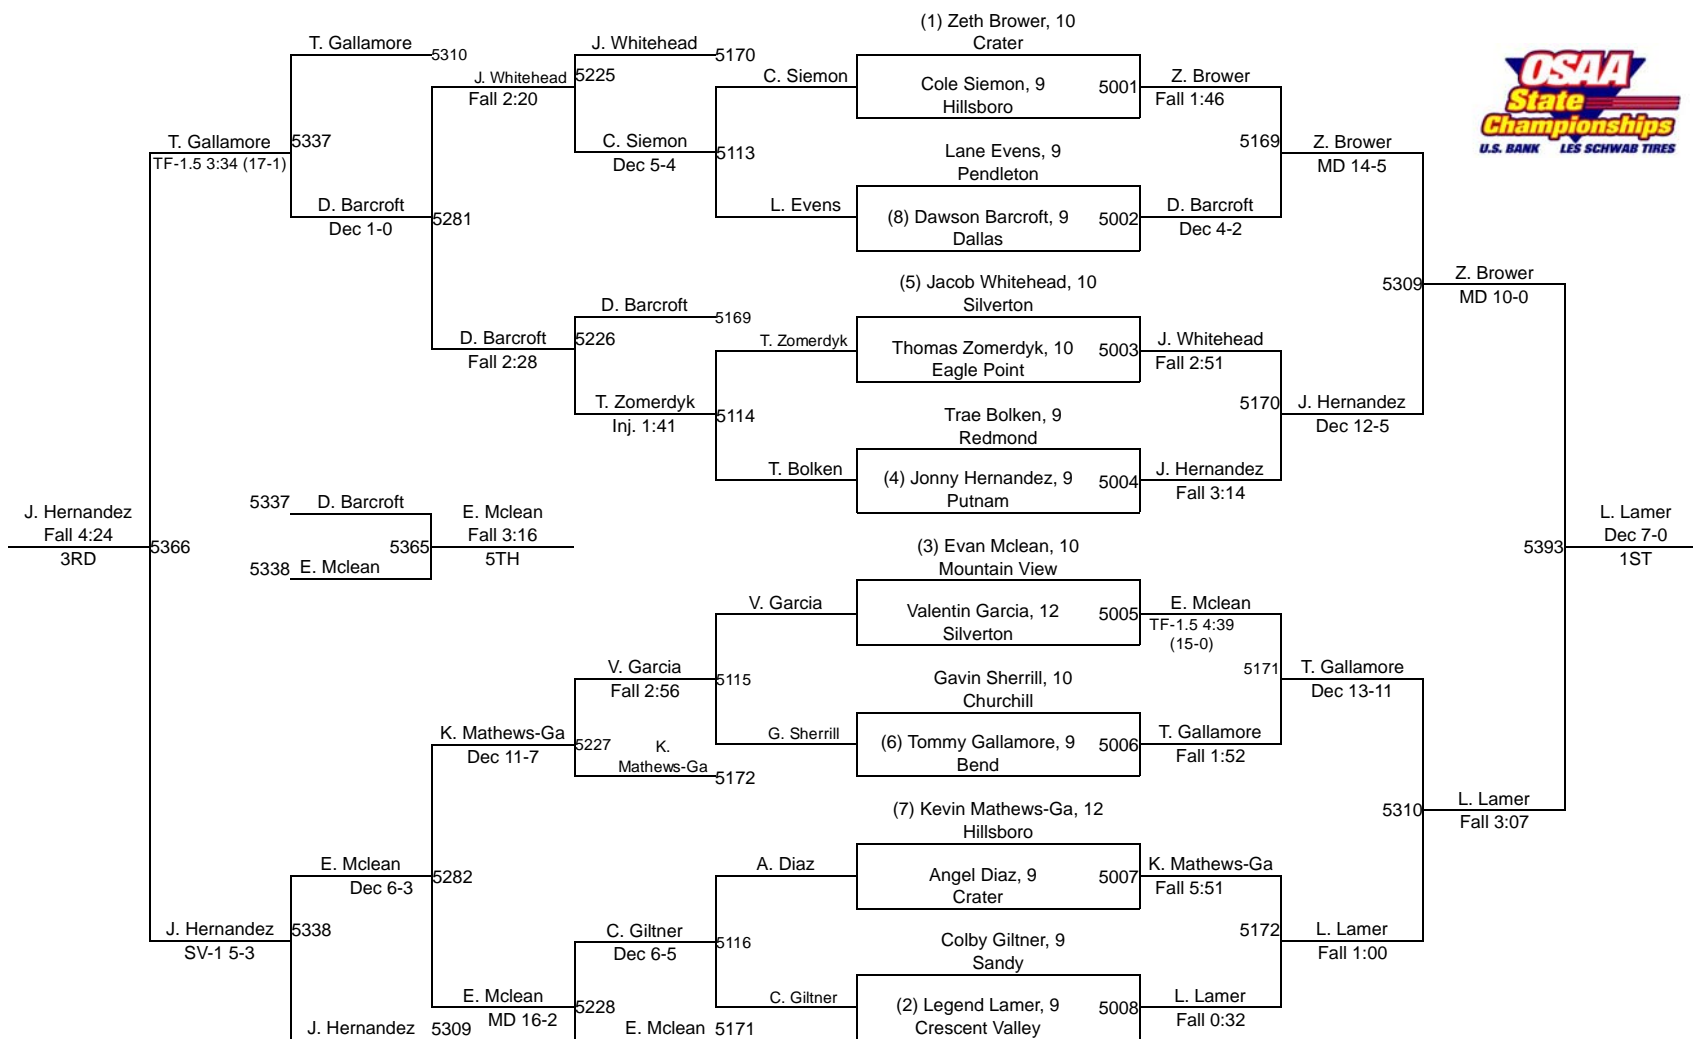

2016 OSAA/U.S. Bank/Les Schwab Tires Wrestling State Championships

5A-106