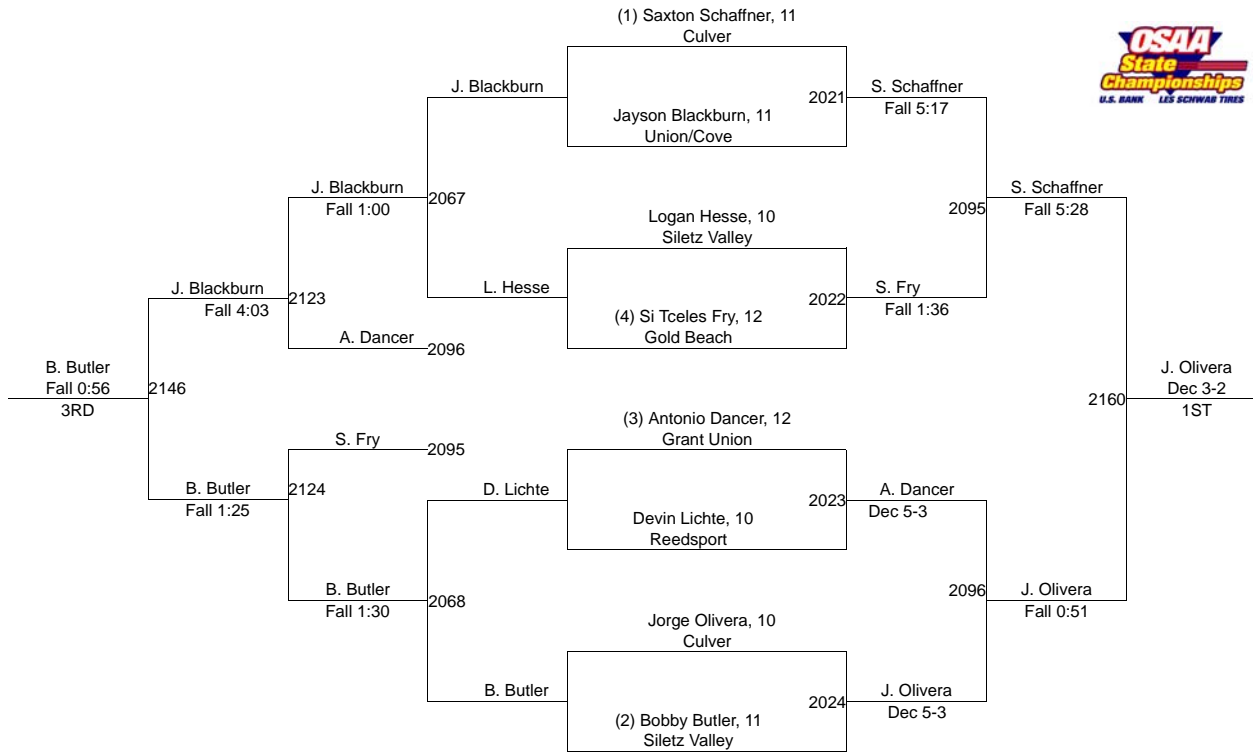

2016 OSAA/U.S. Bank/Les Schwab Tires Wrestling State Championships **2A/1A-138**