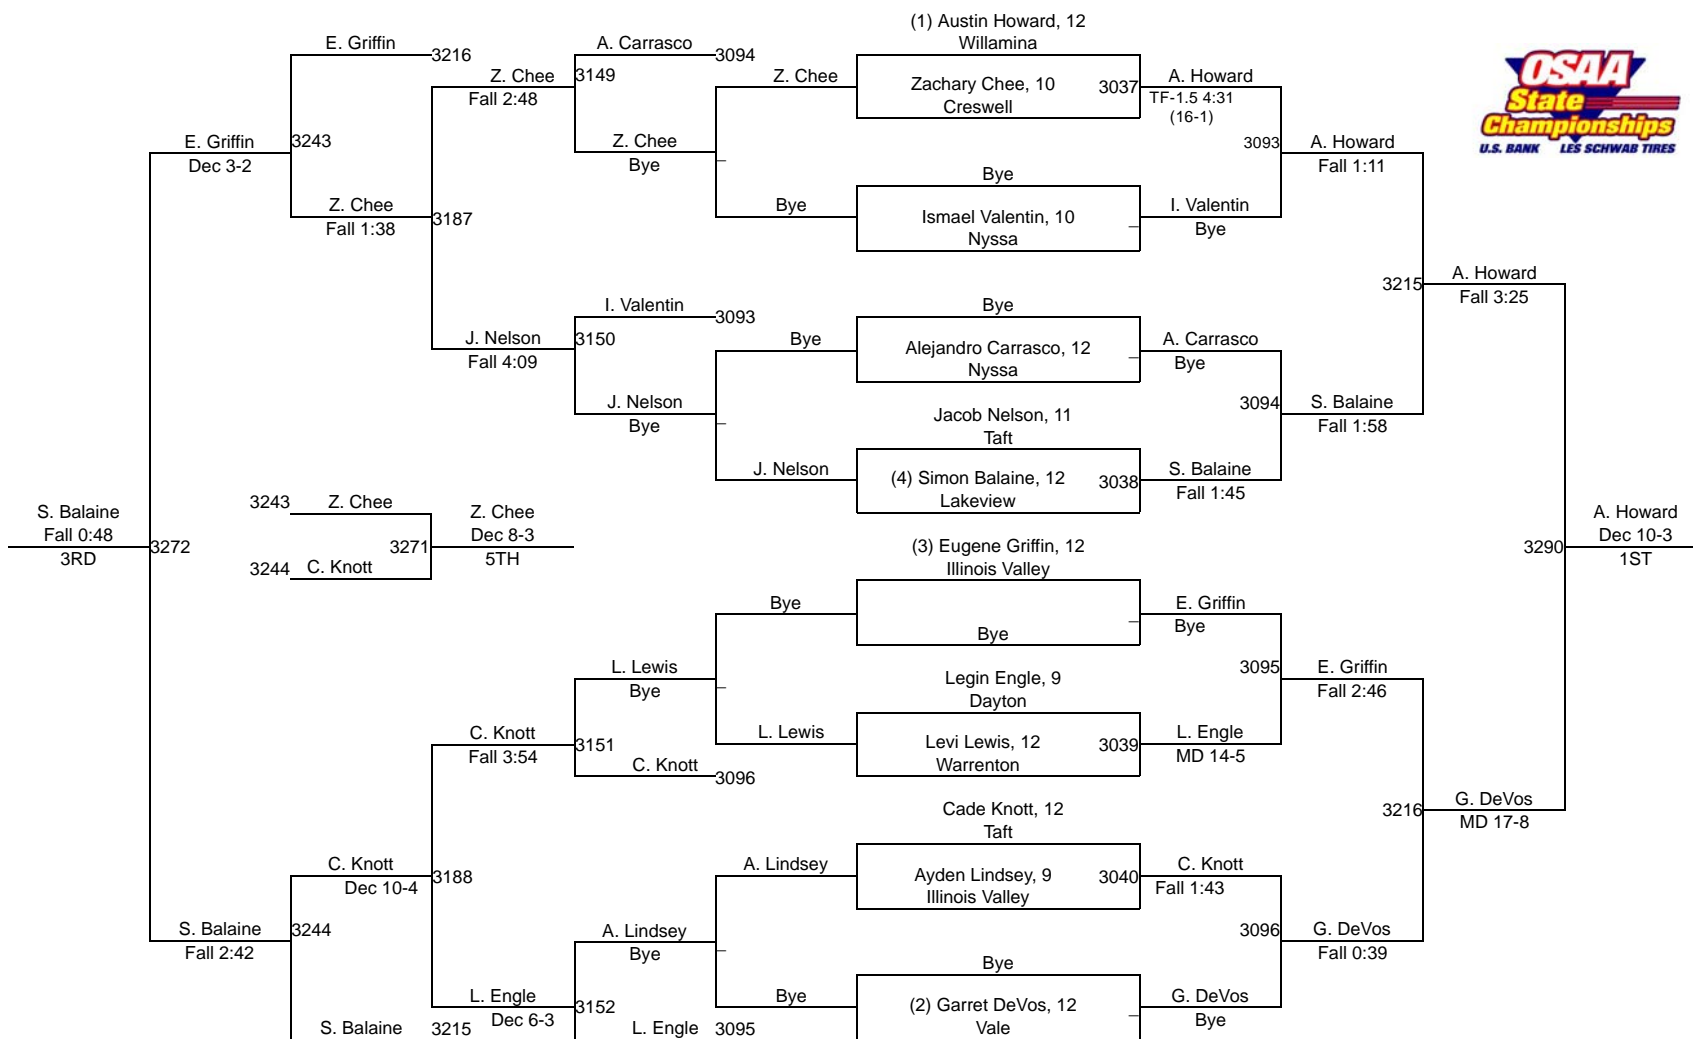

2016 OSAA/U.S. Bank/Les Schwab Tires Wrestling State Championships

3A-170