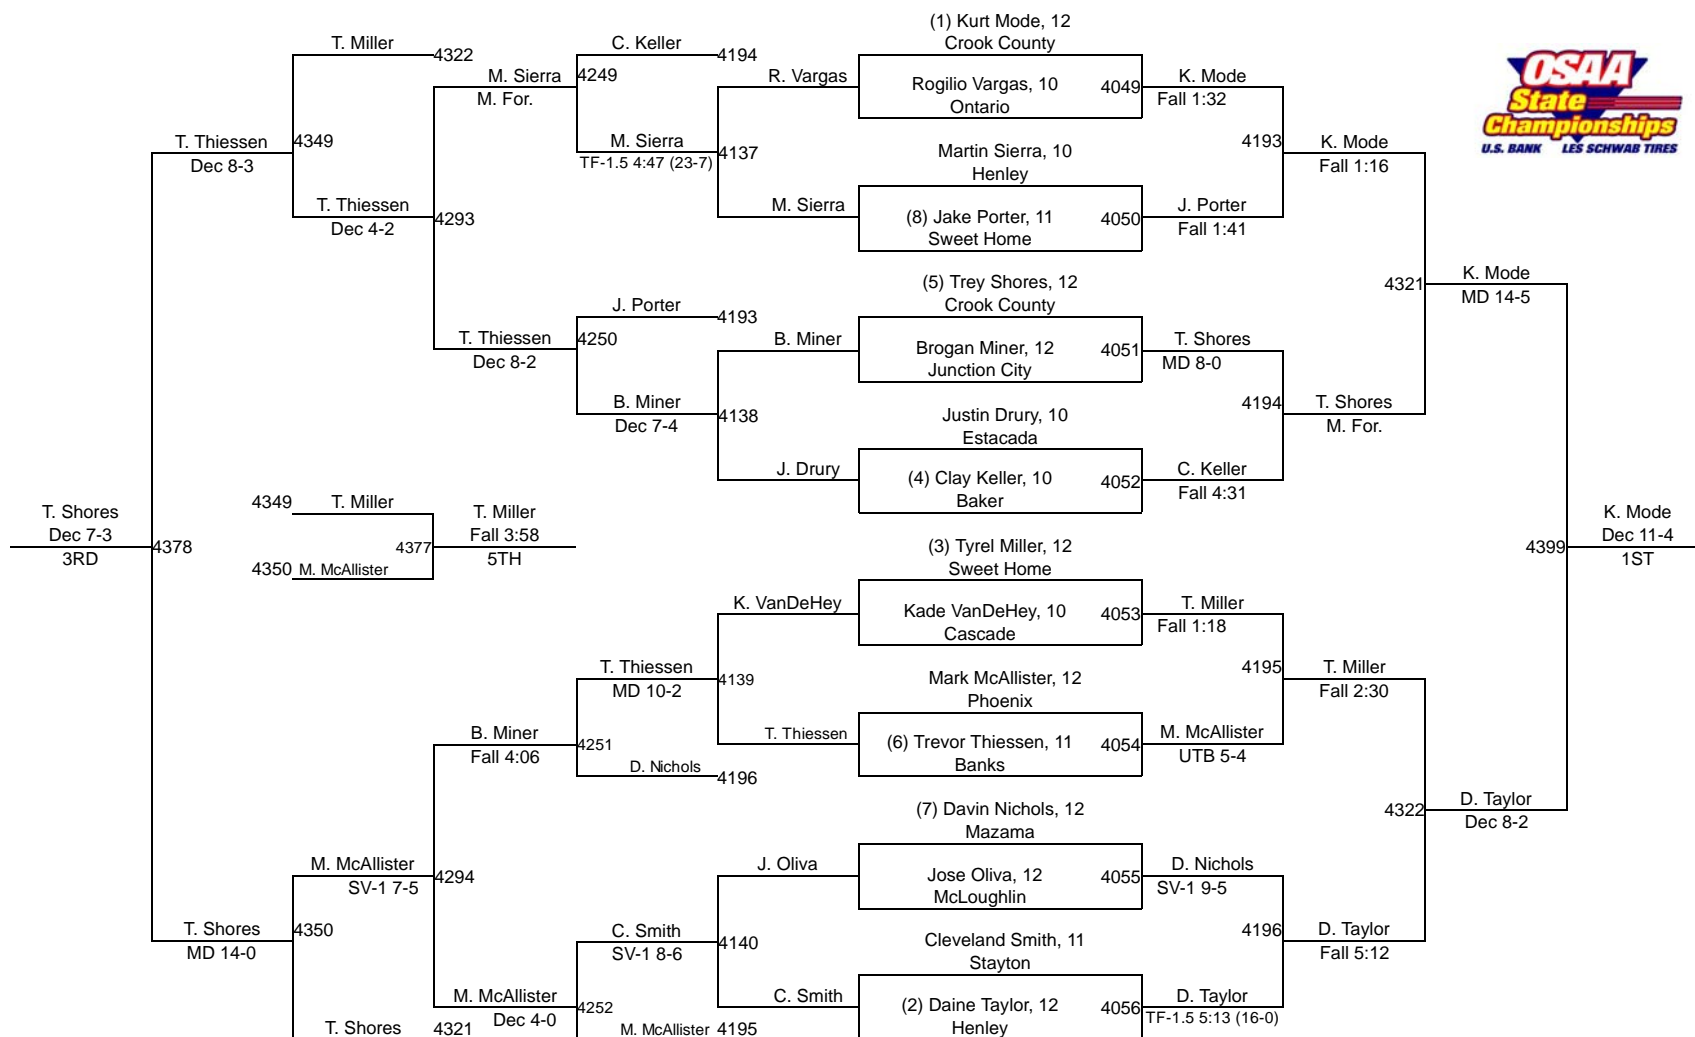

2016 OSAA/U.S. Bank/Les Schwab Tires Wrestling State Championships

4A-145