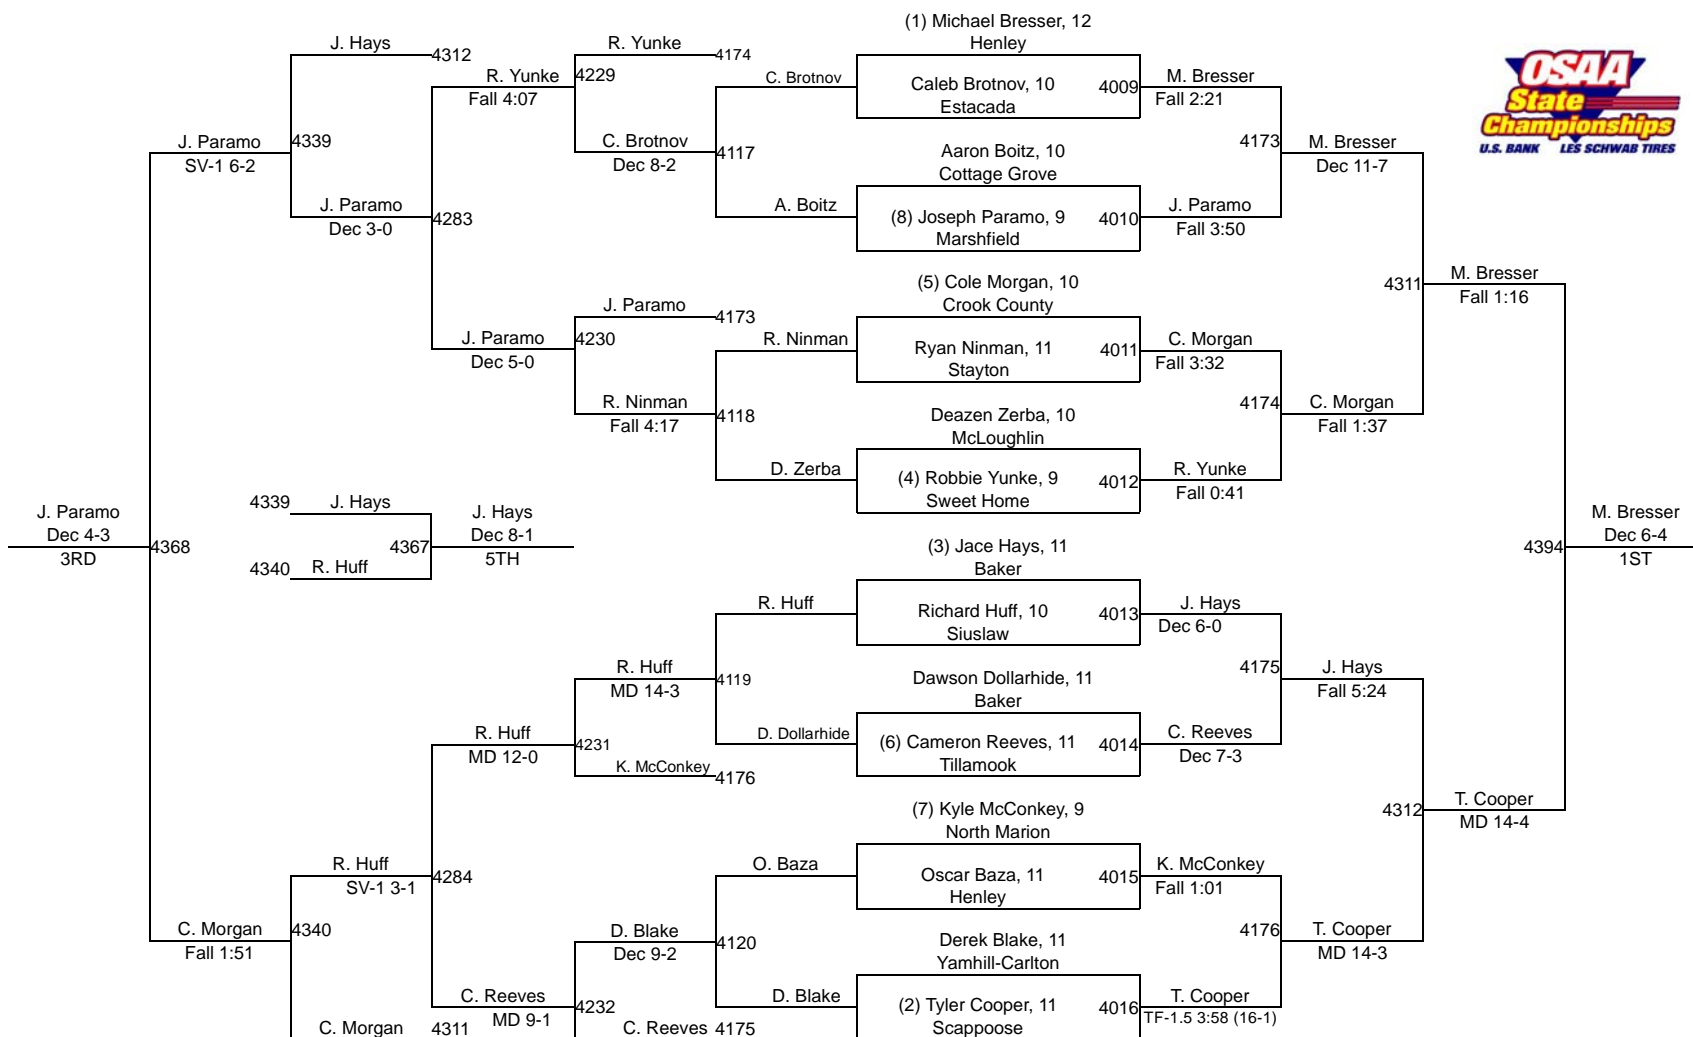

2016 OSAA/U.S. Bank/Les Schwab Tires Wrestling State Championships

4A-113