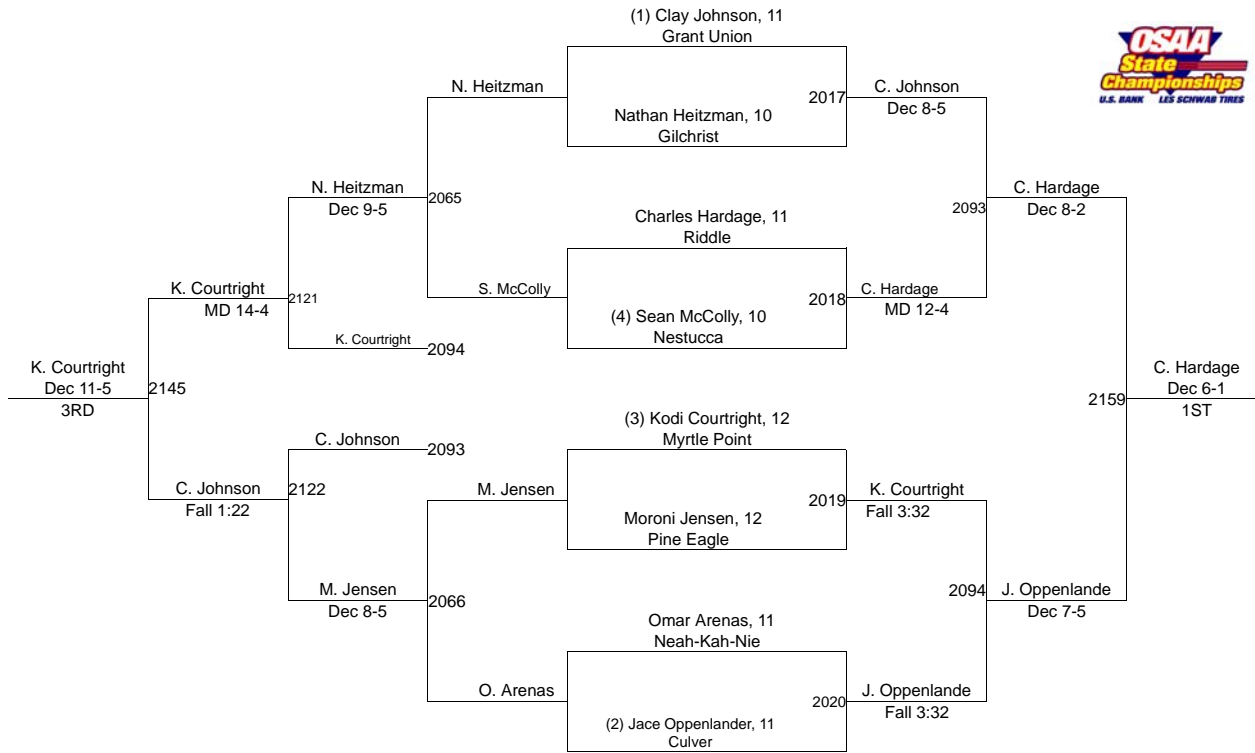

2016 OSAA/U.S. Bank/Les Schwab Tires Wrestling State Championships **2A/1A-132**