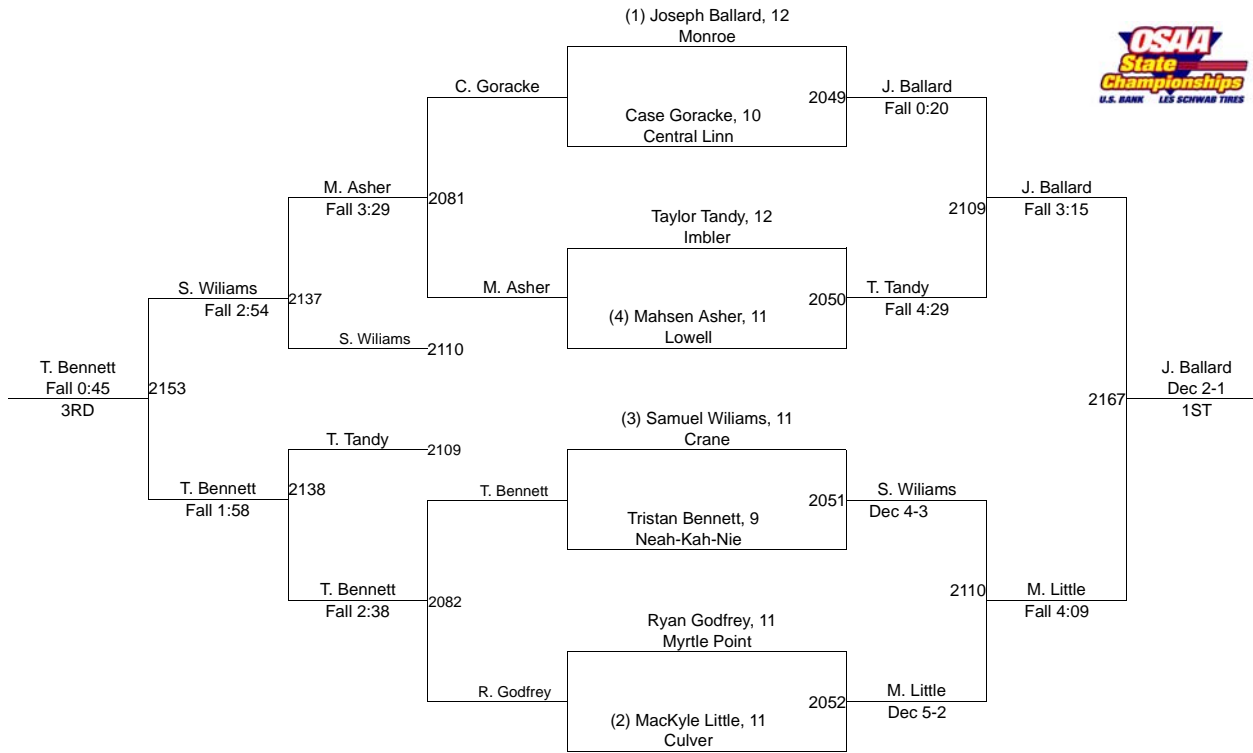

2016 OSAA/U.S. Bank/Les Schwab Tires Wrestling State Championships **2A/1A-220**