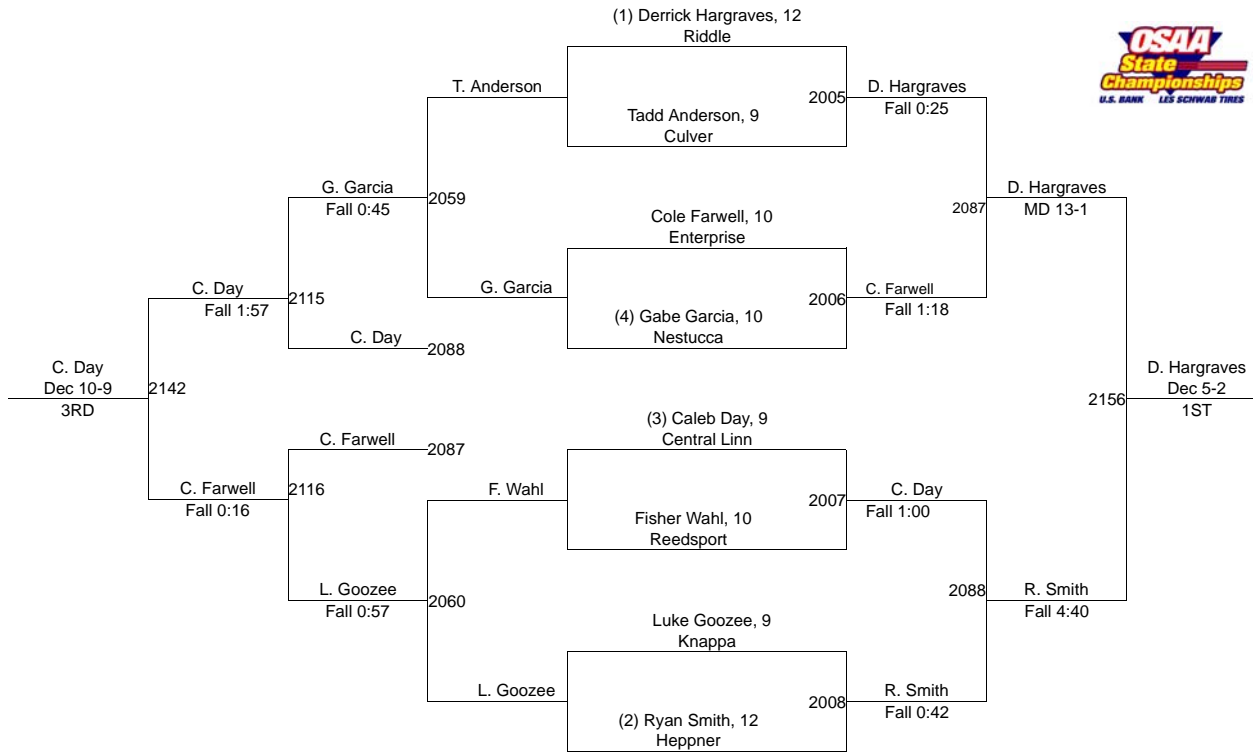

2016 OSAA/U.S. Bank/Les Schwab Tires Wrestling State Championships **2A/1A-113**