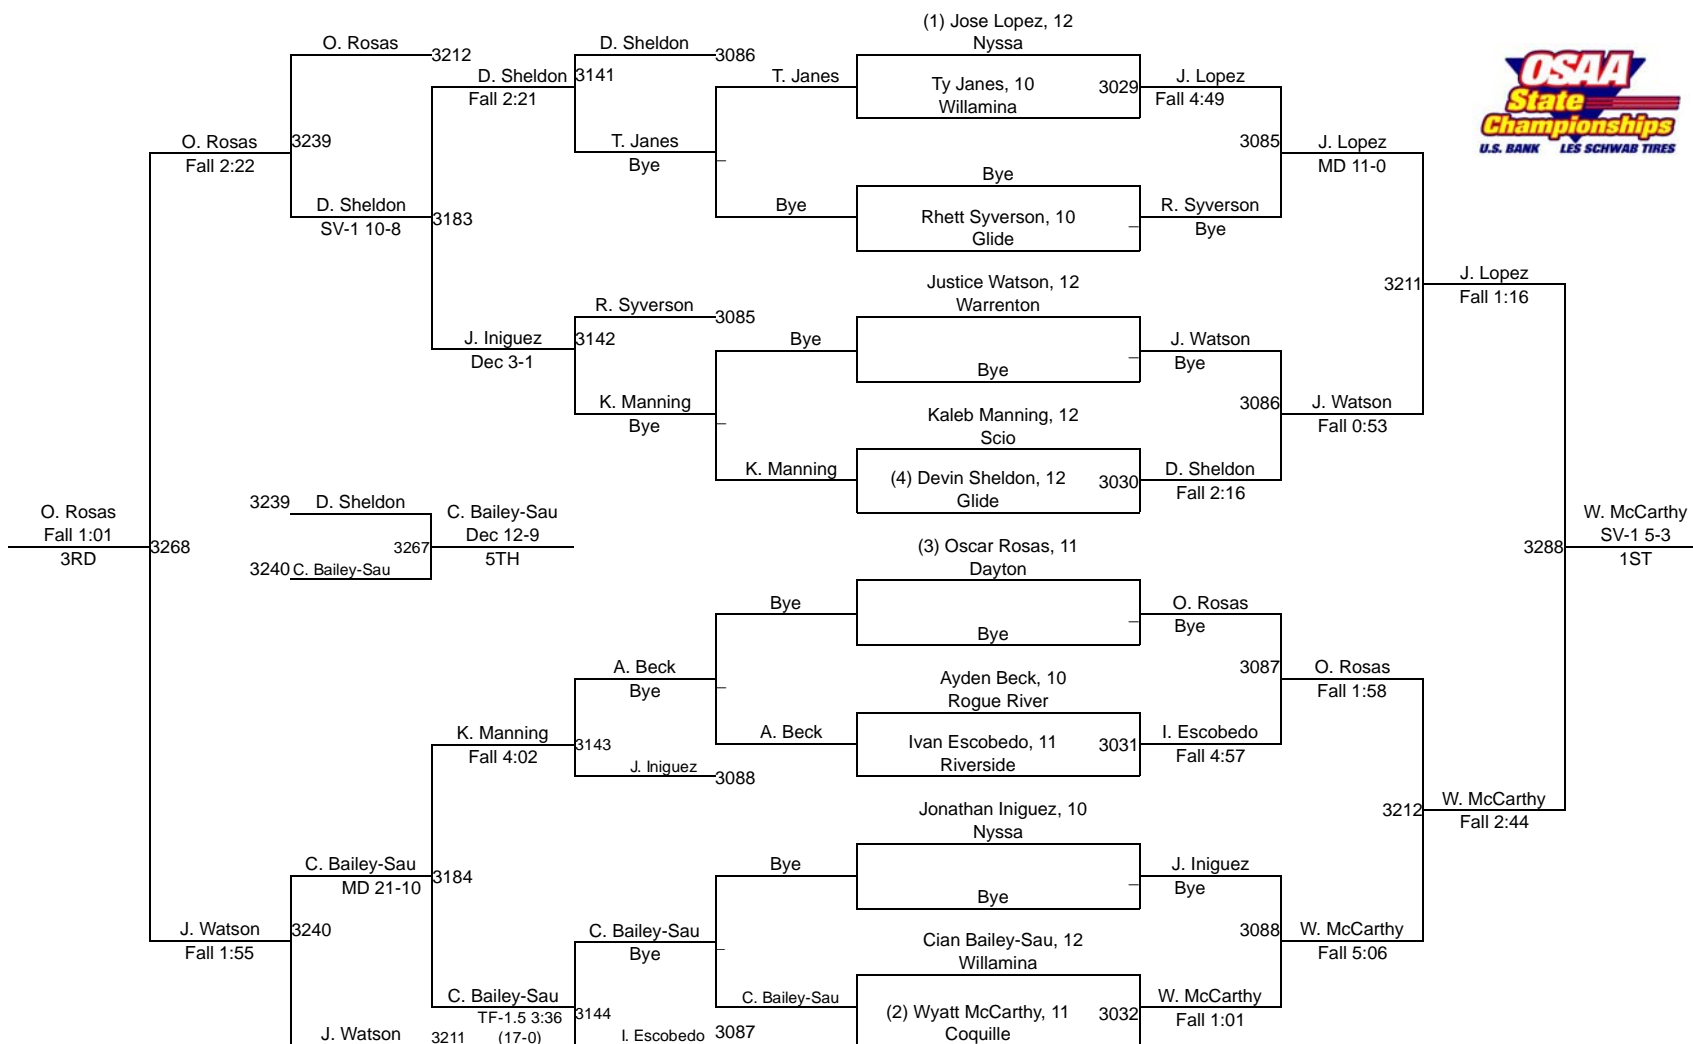

2016 OSAA/U.S. Bank/Les Schwab Tires Wrestling State Championships

3A-152