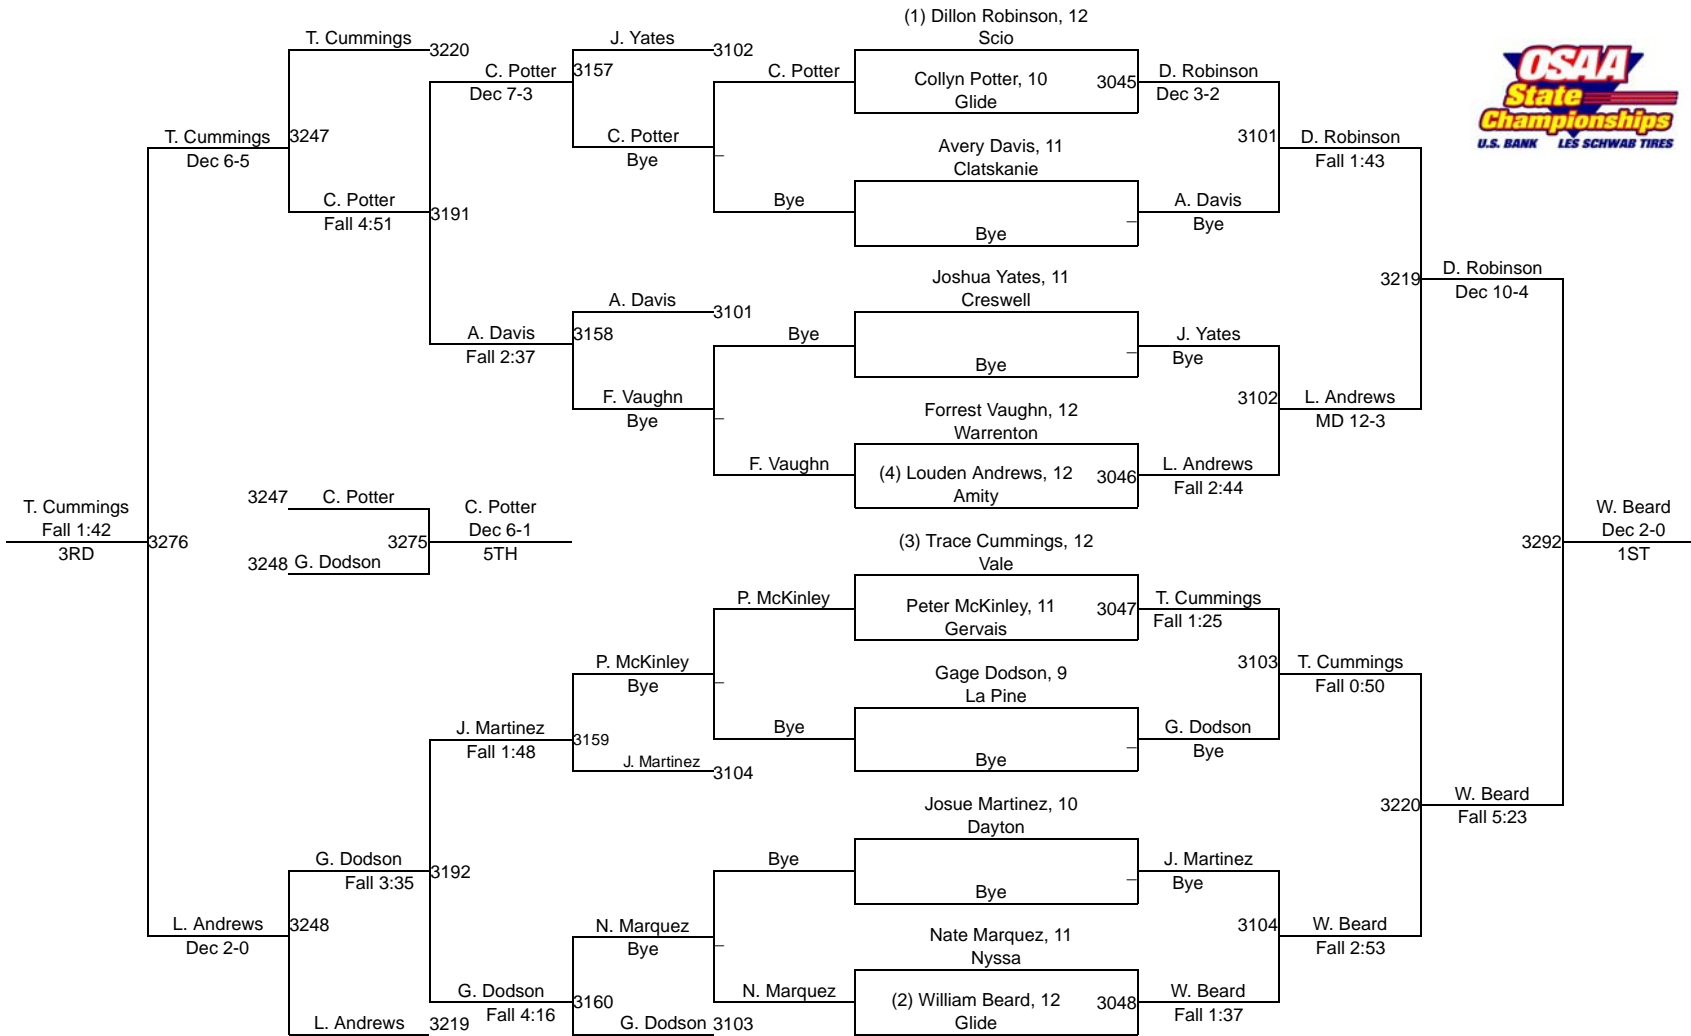

2016 OSAA/U.S. Bank/Les Schwab Tires Wrestling State Championships

3A-195