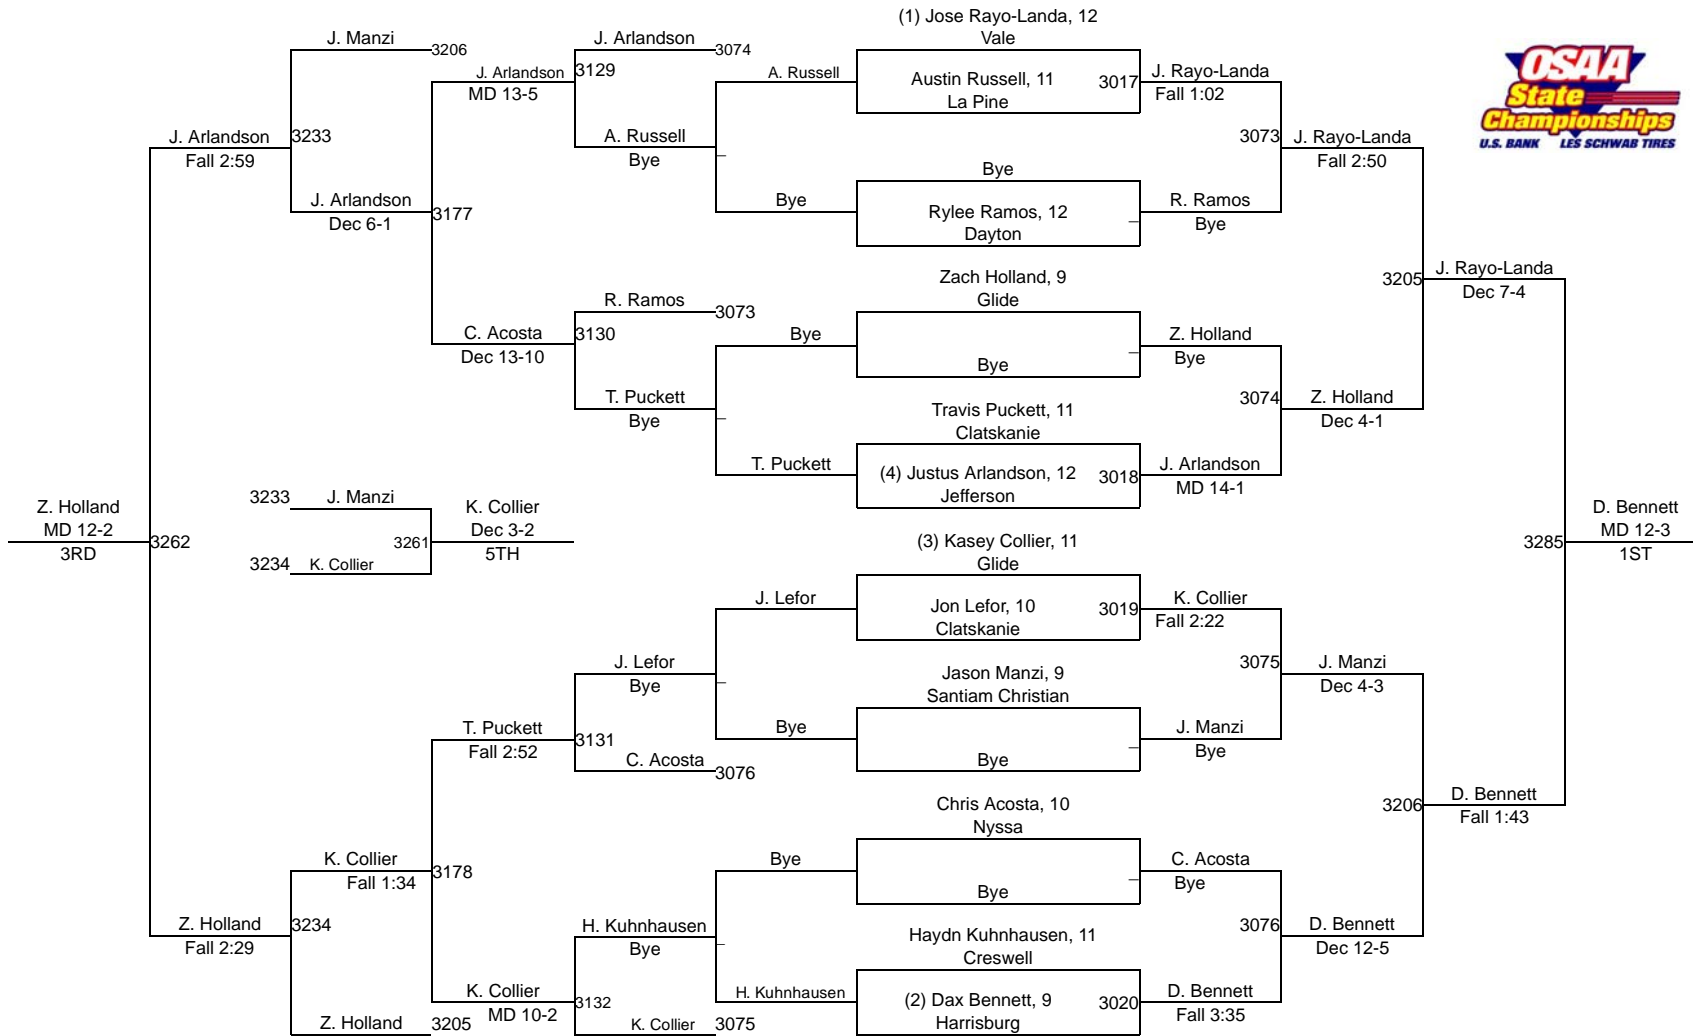

2016 OSAA/U.S. Bank/Les Schwab Tires Wrestling State Championships

3A-132