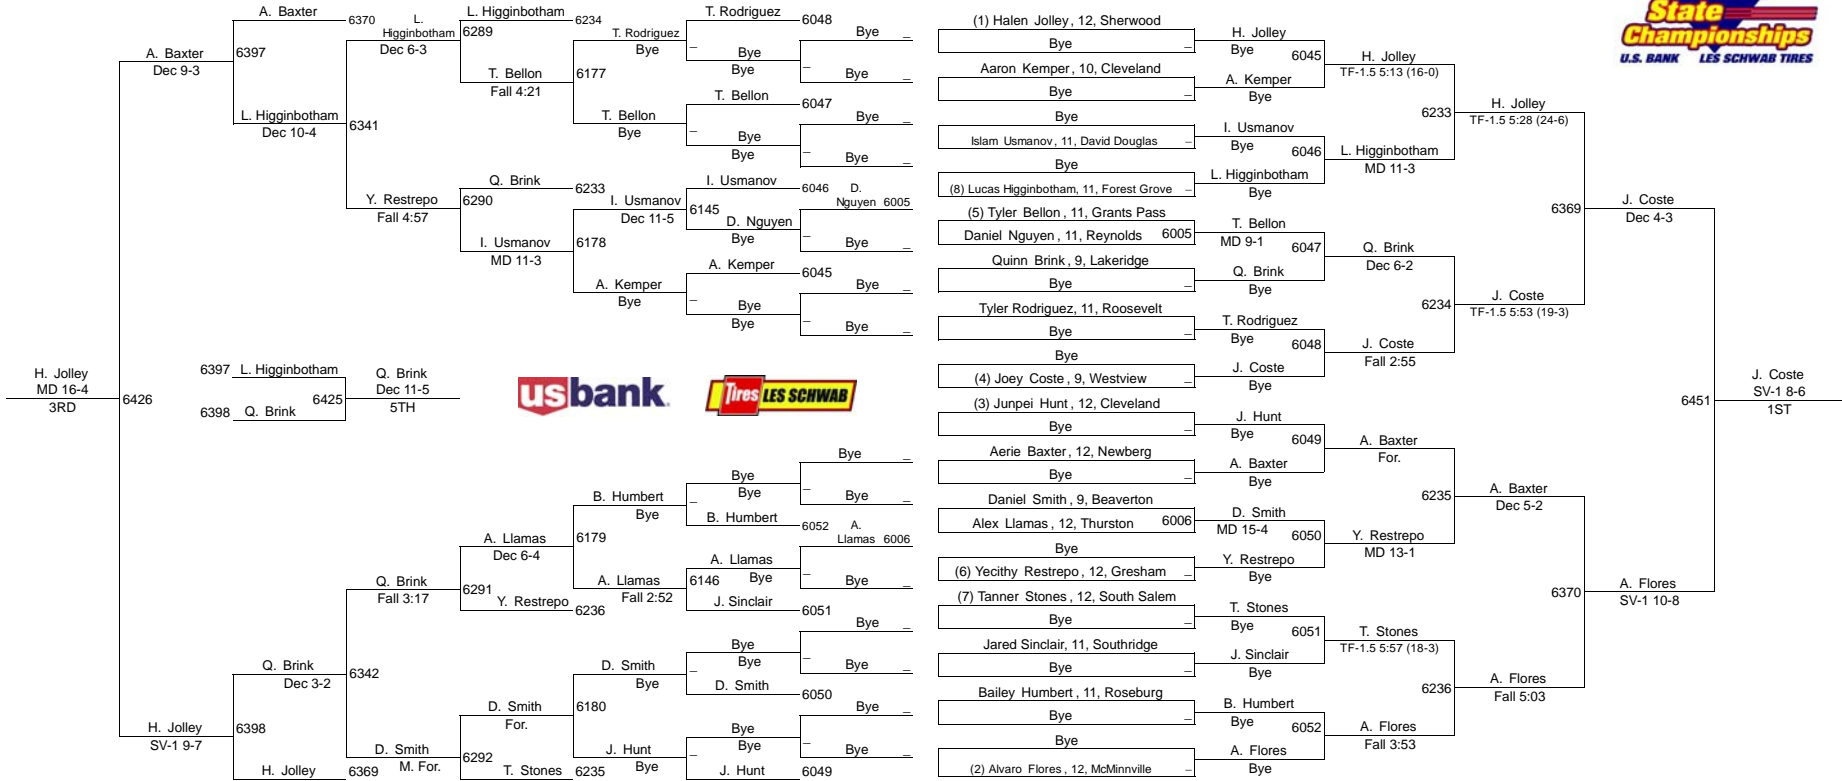

2016 OSAA/U.S. Bank/Les Schwab Tires Wrestling State Championships

6A-120