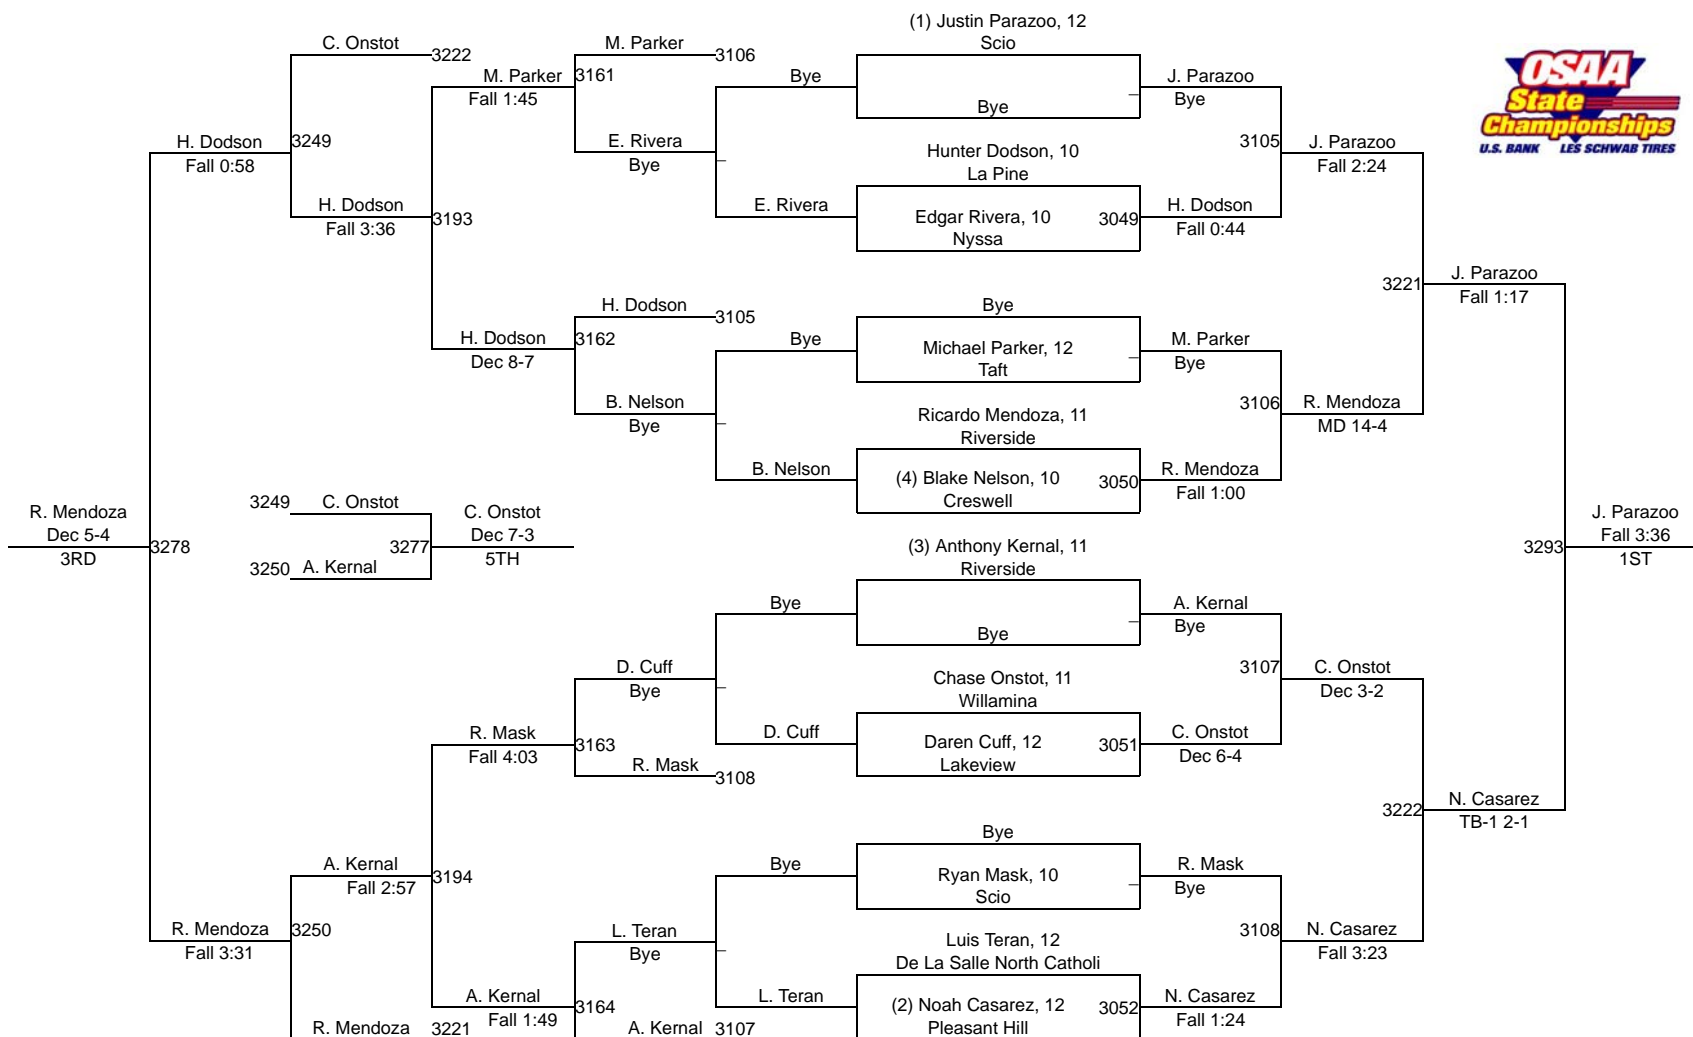

2016 OSAA/U.S. Bank/Les Schwab Tires Wrestling State Championships

3A-220