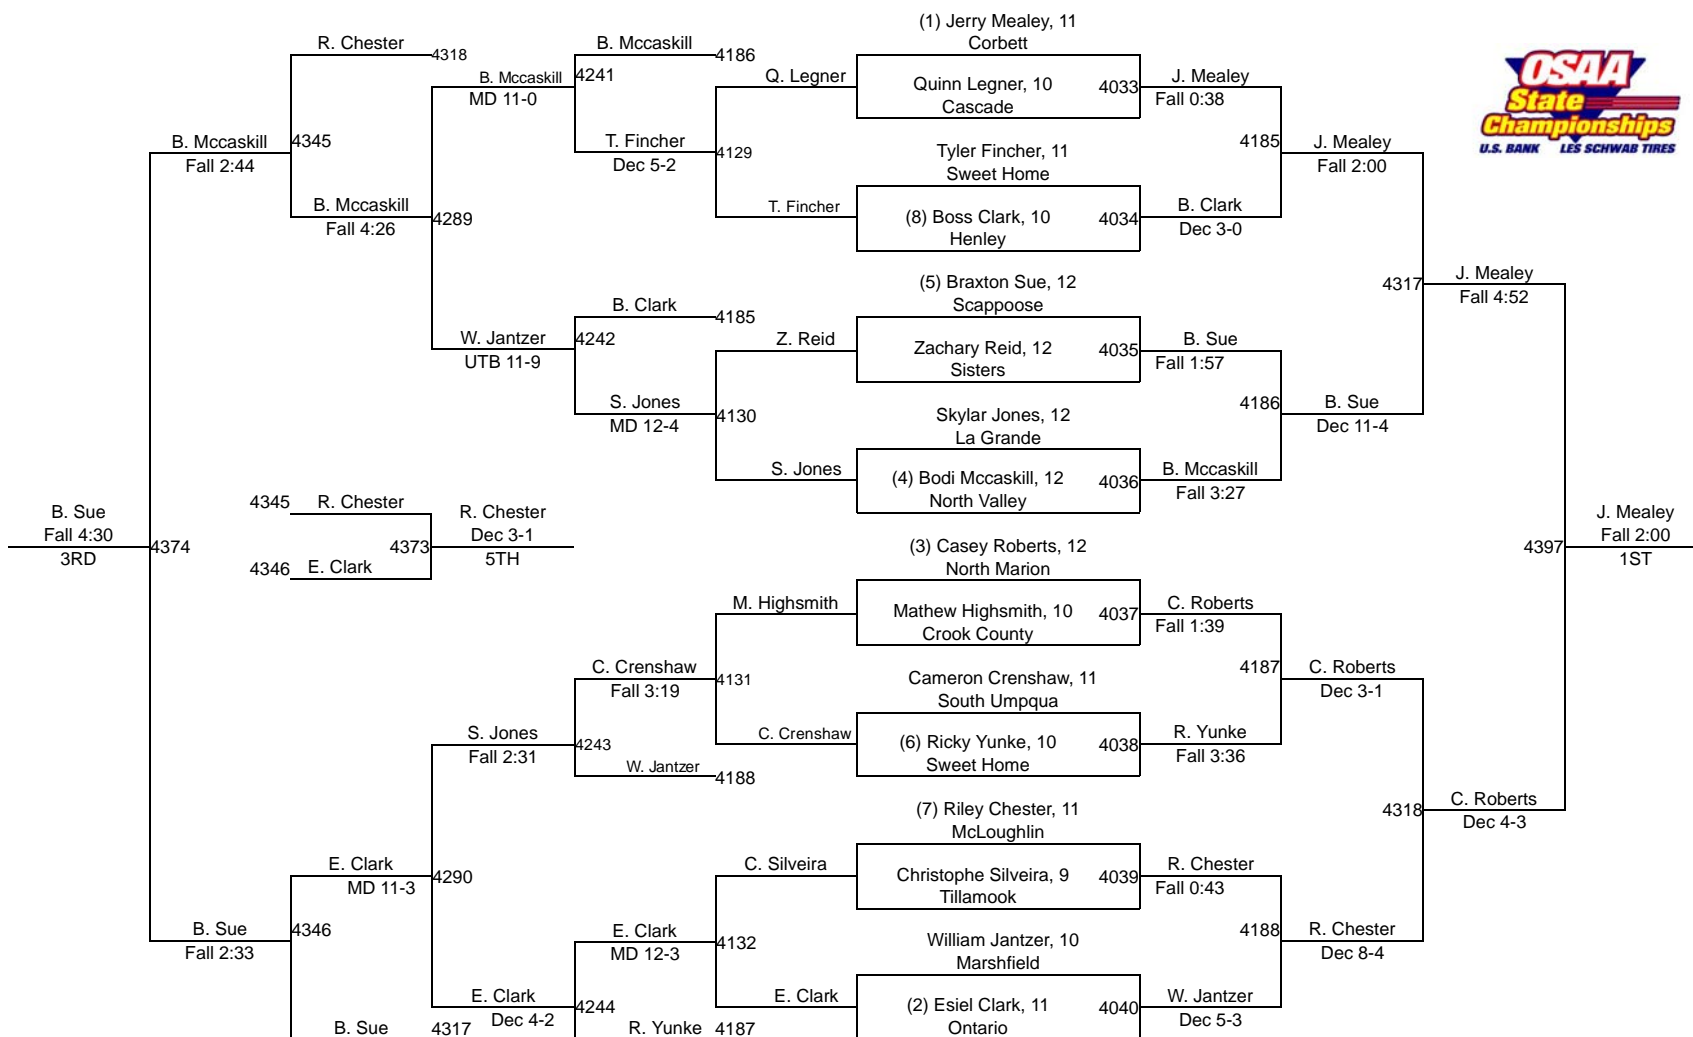

2016 OSAA/U.S. Bank/Les Schwab Tires Wrestling State Championships

4A-132