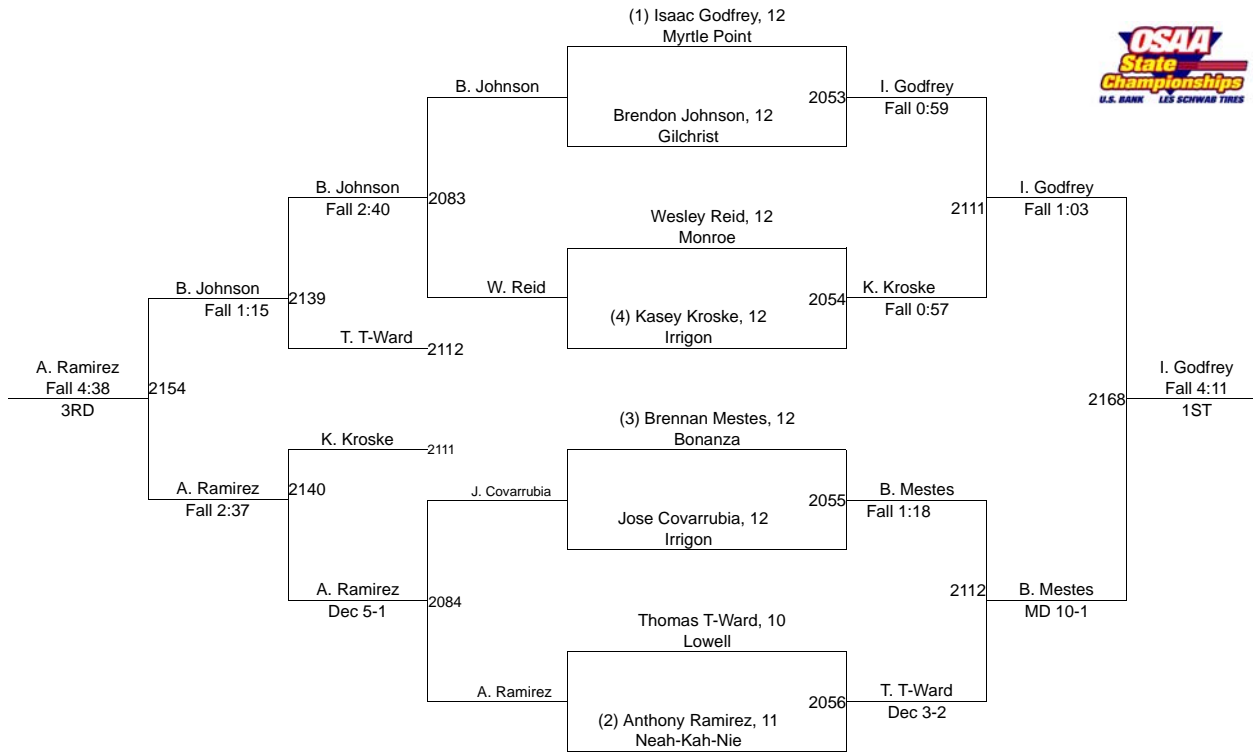

2016 OSAA/U.S. Bank/Les Schwab Tires Wrestling State Championships **2A/1A-285**