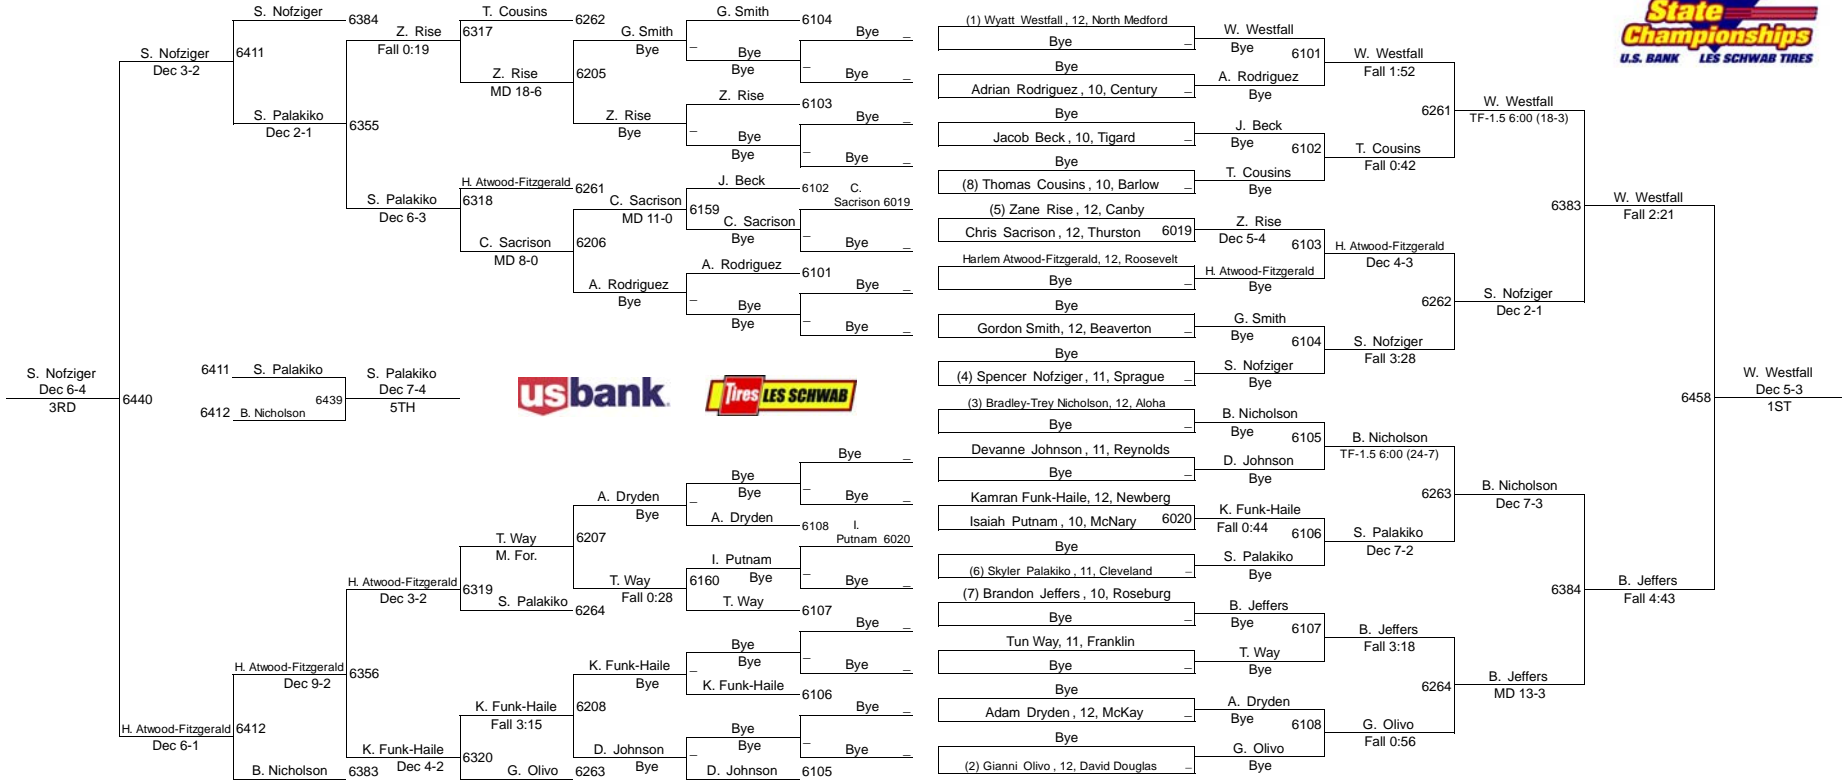

2016 OSAA/U.S. Bank/Les Schwab Tires Wrestling State Championships

6A-170