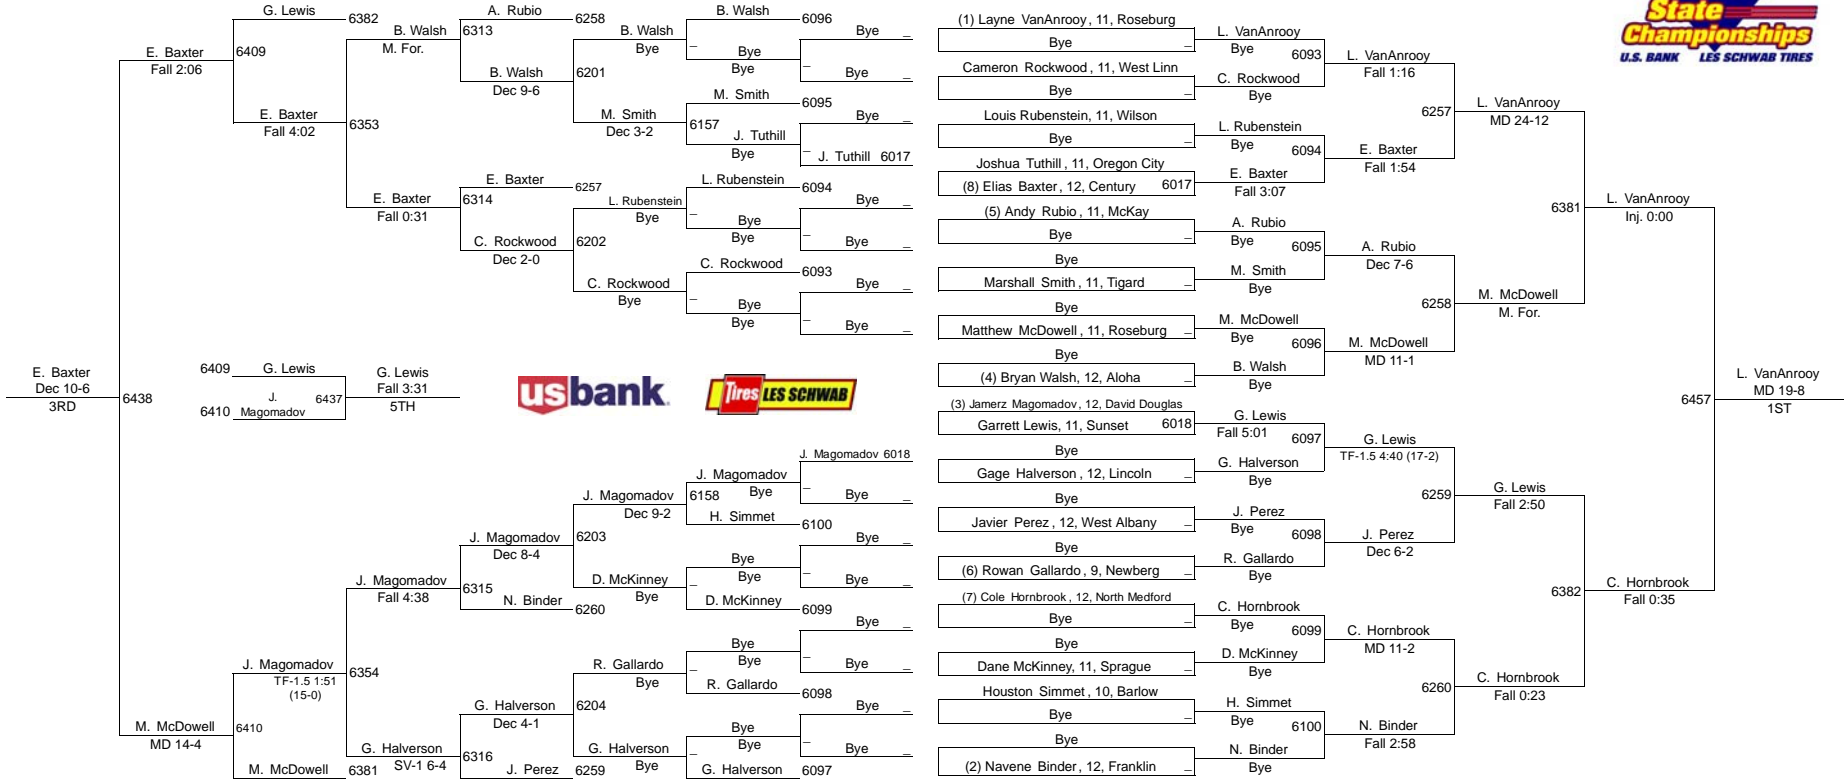

6A-120

2016 OSAA/U.S. Bank/Les Schwab Tires Wrestling State Championships

6A-152

2016 OSAA/U.S. Bank/Les Schwab Tires Wrestling State Championships

6A-160

2016 OSAA/U.S. Bank/Les Schwab Tires Wrestling State Championships