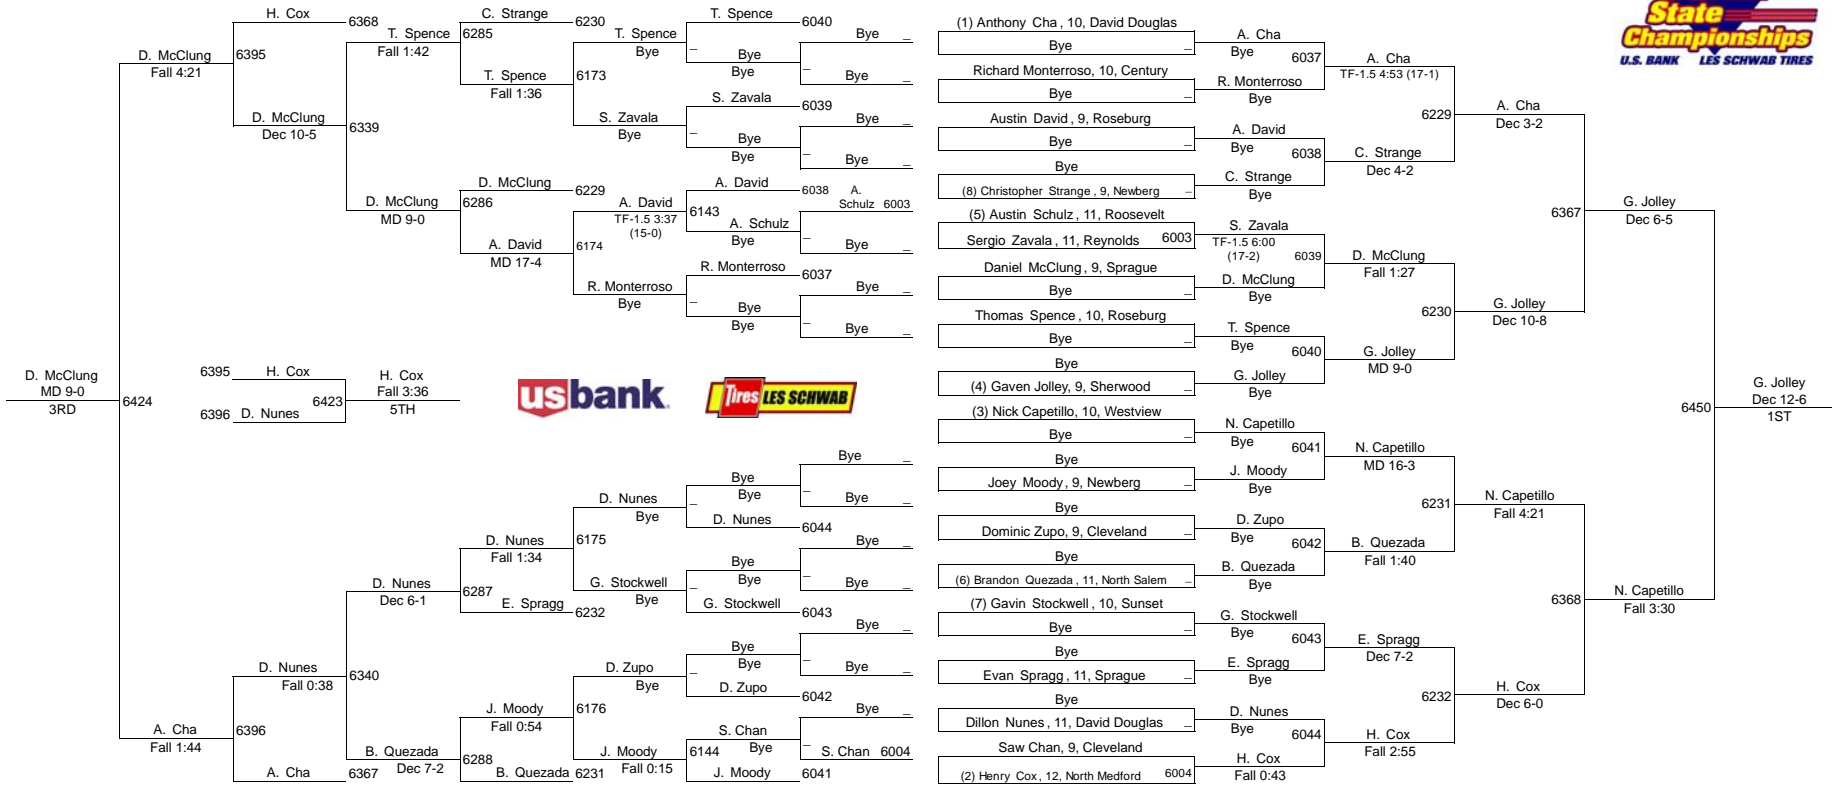

# 2016 OSAA/U.S. Bank/Les Schwab Tires Wrestling State Championships

6A-106

2016 OSAA/U.S. Bank/Les Schwab Tires Wrestling State Championships

6A-113

2016 OSAA/U.S. Bank/Les Schwab Tires Wrestling State Championships