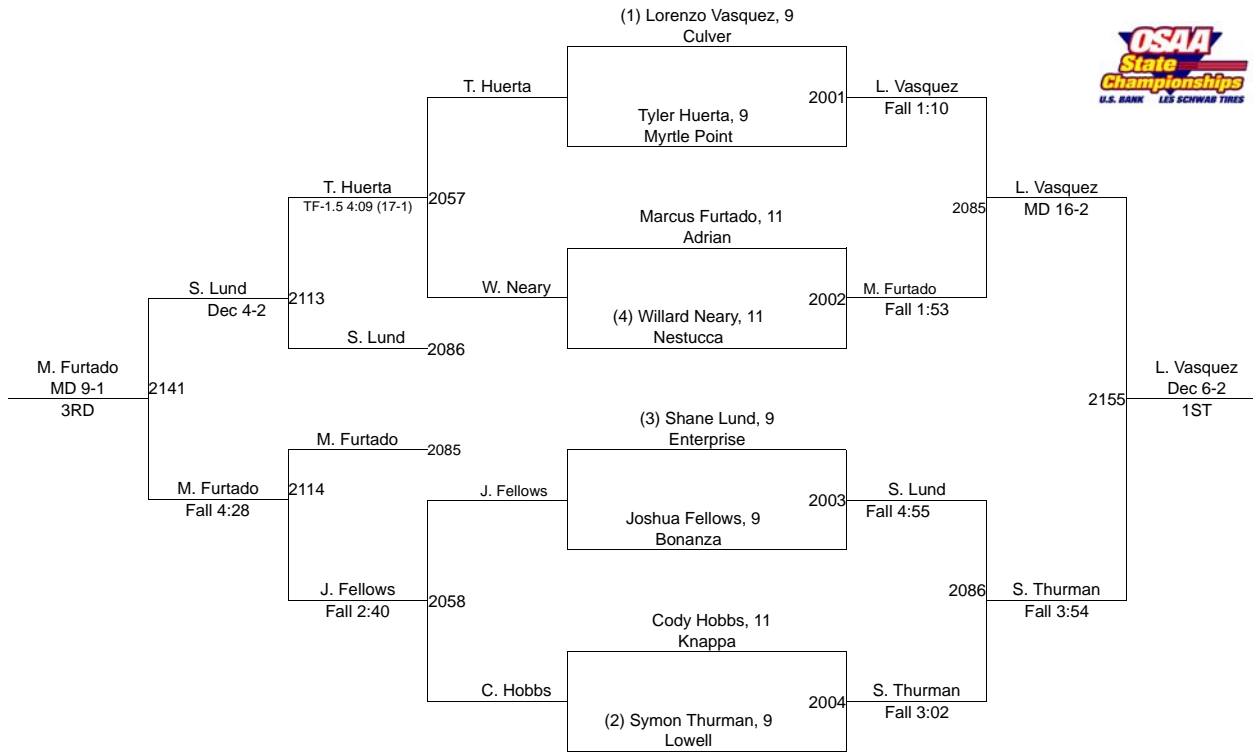

Team Scores

6A

1.	Roseburg	295.0
2.	David Douglas	181.0
3.	Newberg	147.0
4.	North Medford	98.5
5.	McMinnville	96.5
6.	Glencoe	94.5
7.	Century	94.0
8.	Westview	90.5
9.	Sprague	82.0
10.	Grants Pass	77.0
11.	Aloha	68.5
12.	Jefferson-PDX	51.5
13.	West Linn	50.5
14.	Cleveland	48.0
15.	Sherwood	45.0
16.	Thurston	43.0
17.	Canby	41.0
18.	McNary	36.5
18.	Sunset	36.5
20.	Barlow	35.0
20.	North Salem	35.0
22.	West Albany	31.0
23.	Centennial	30.0
24.	Forest Grove	26.0
24.	Southridge	26.0
26.	Roosevelt	24.0
26.	Tualatin	24.0
28.	Reynolds	22.5
28.	South Salem	22.5
30.	Sheldon	22.0
31.	Oregon City	17.0
32.	Franklin	13.0
32.	Lakeridge	13.0
34.	Lincoln	12.0
35.	Beaverton	10.0
35.	West Salem	10.0
37.	Clackamas	9.0
38.	Gresham	8.0
39.	Lake Oswego	5.0
40.	McKay	4.0
41.	Wilson	2.0
42.	Tigard	1.0
43.	Benson	0.0
43.	Grant	0.0

2016 OSAA/U.S. Bank/Les Schwab Tires Wrestling State Championships **2A/1A-106**