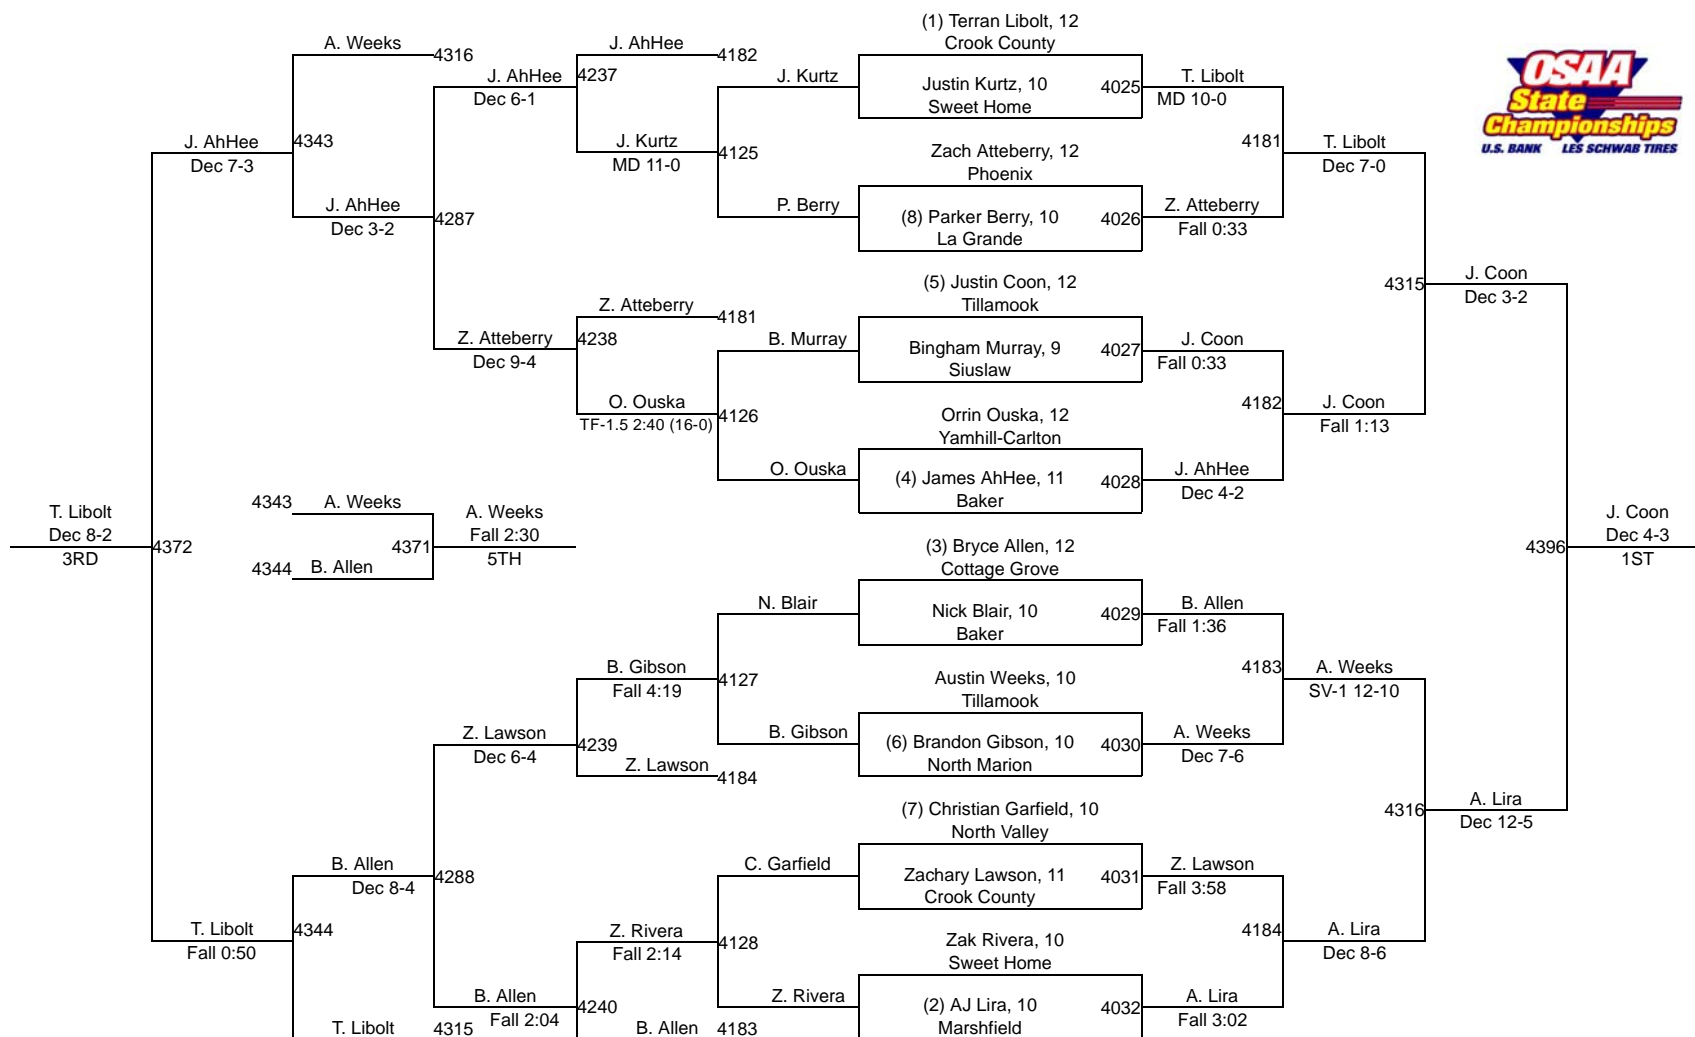

2016 OSAA/U.S. Bank/Les Schwab Tires Wrestling State Championships

4A-126