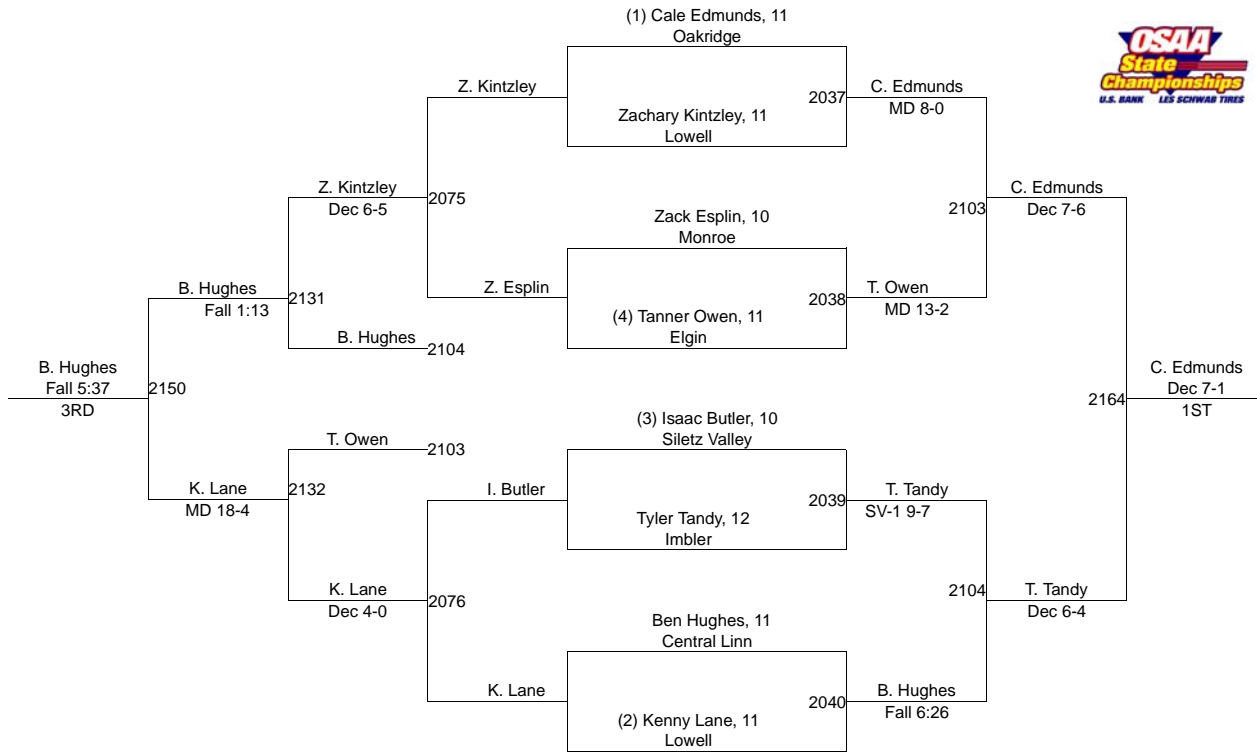

2016 OSAA/U.S. Bank/Les Schwab Tires Wrestling State Championships **2A/1A-170**