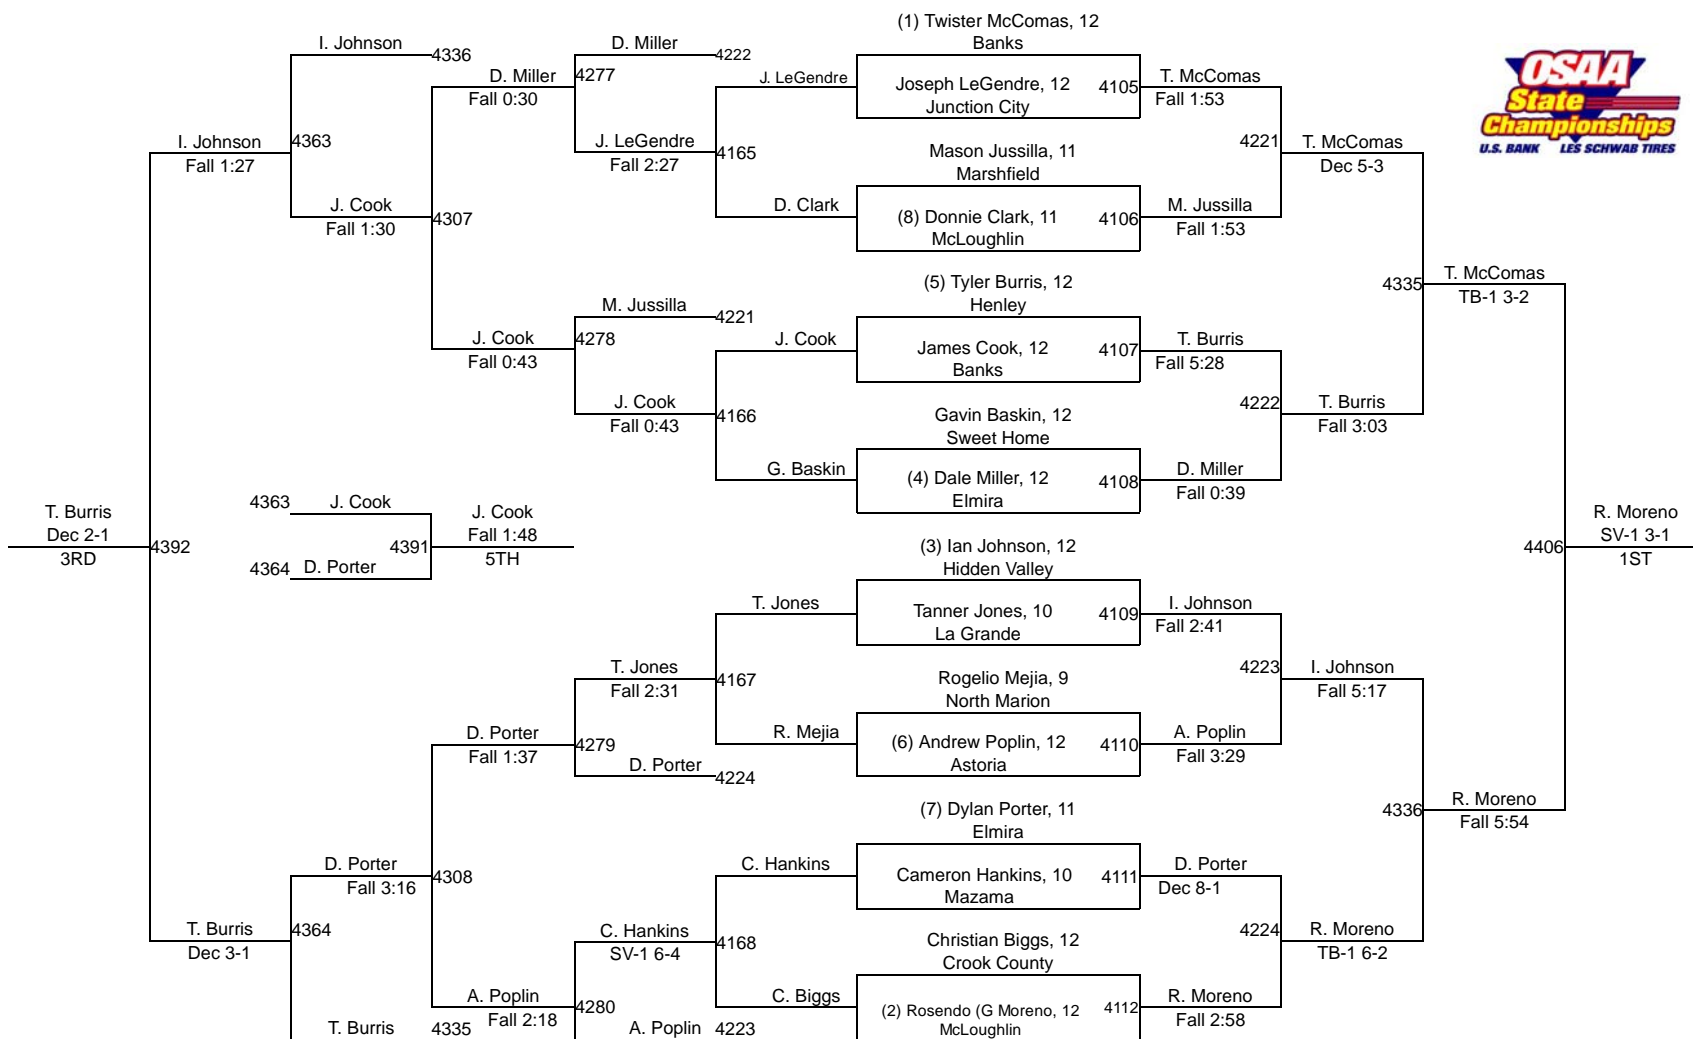

2016 OSAA/U.S. Bank/Les Schwab Tires Wrestling State Championships

4A-285