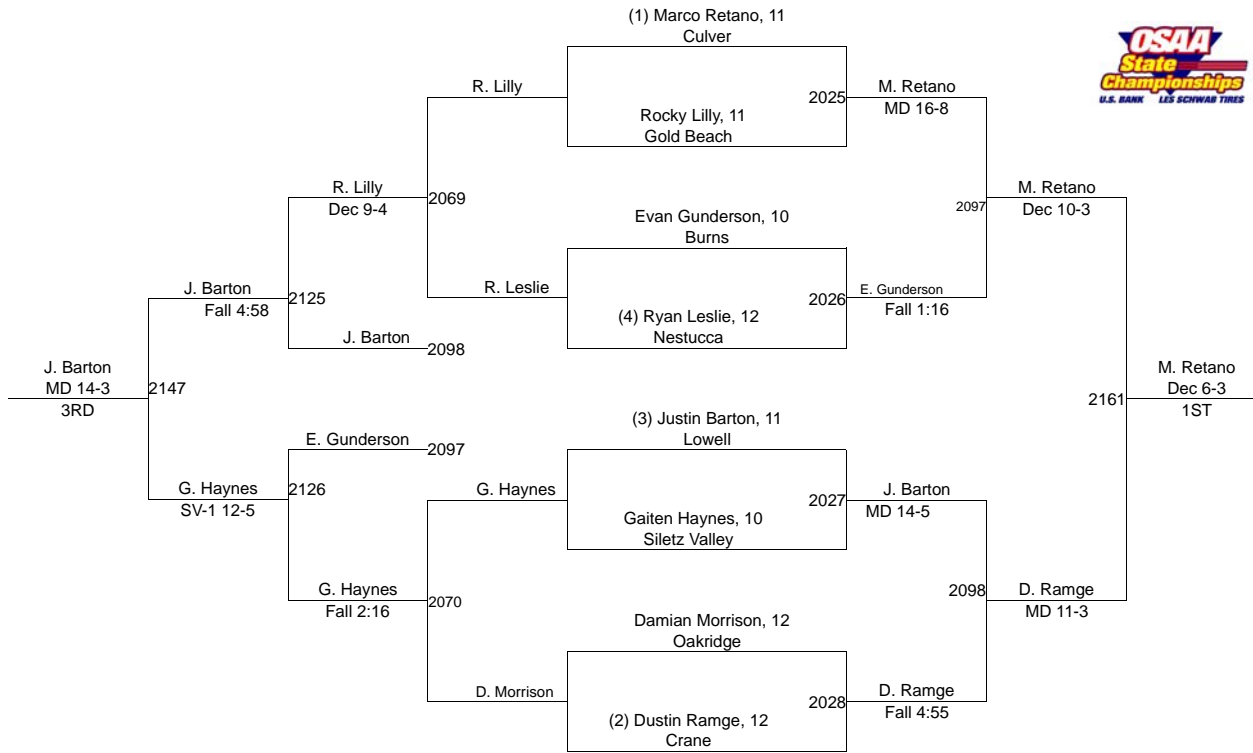

2016 OSAA/U.S. Bank/Les Schwab Tires Wrestling State Championships **2A/1A-145**