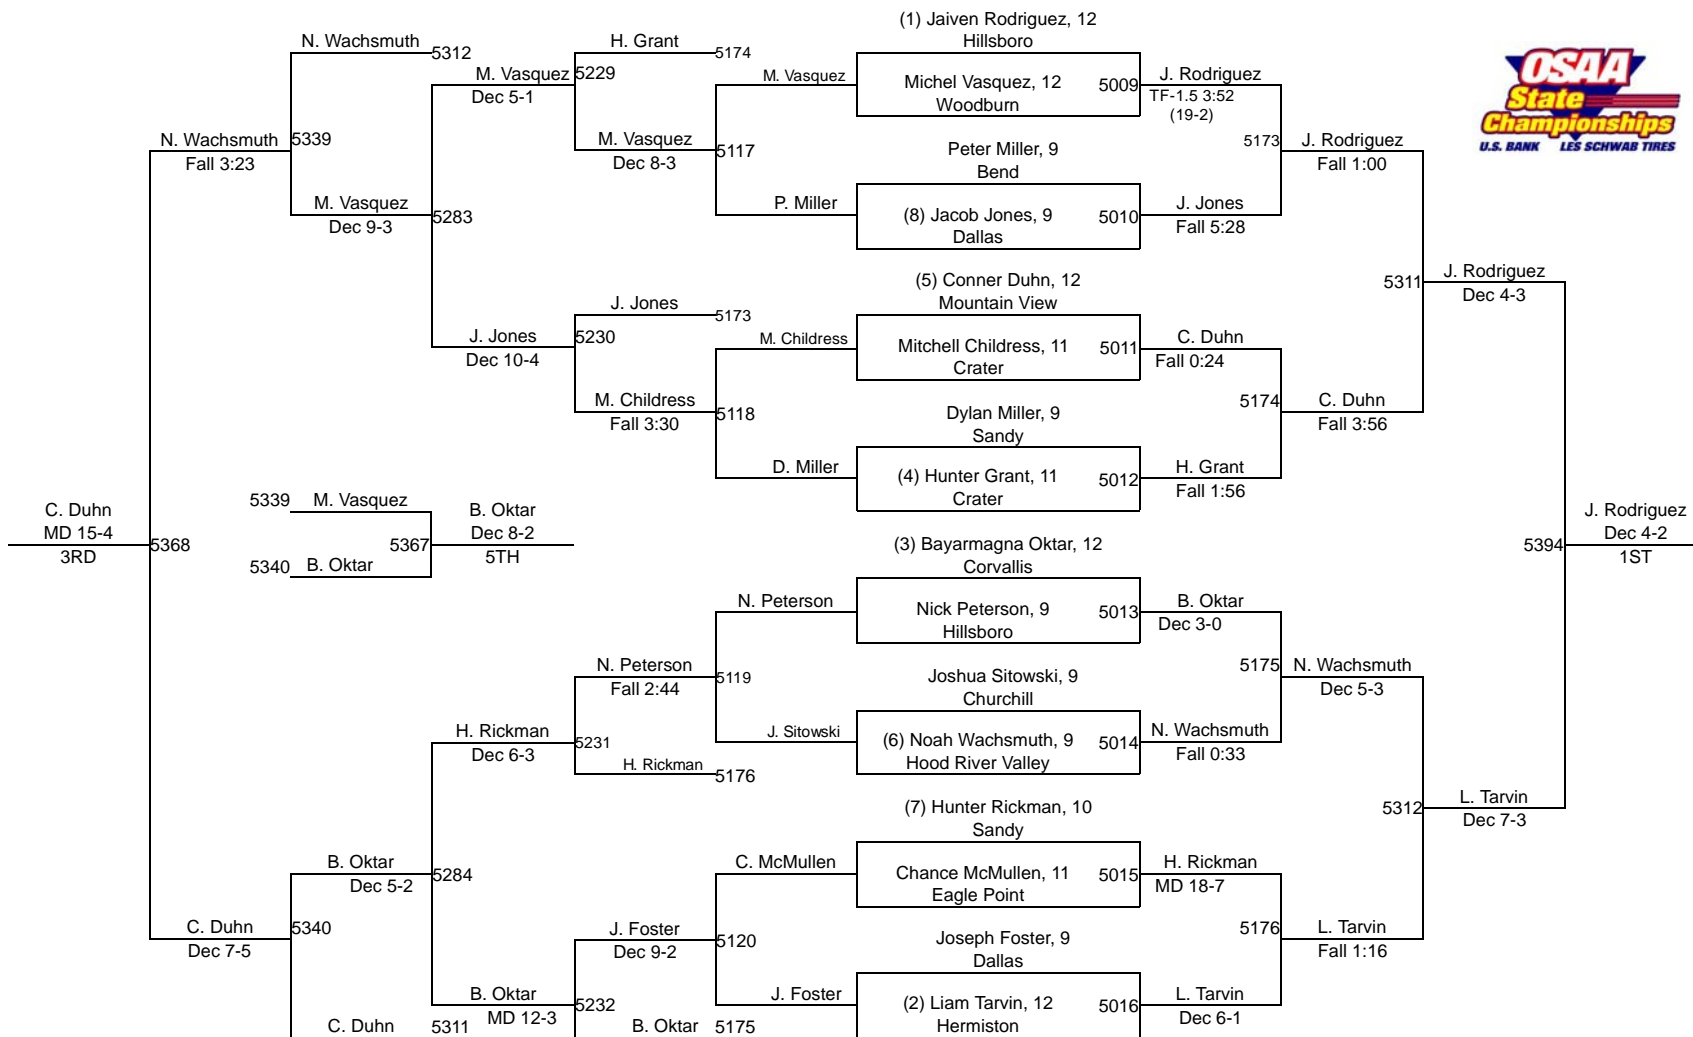

2016 OSAA/U.S. Bank/Les Schwab Tires Wrestling State Championships

5A-113