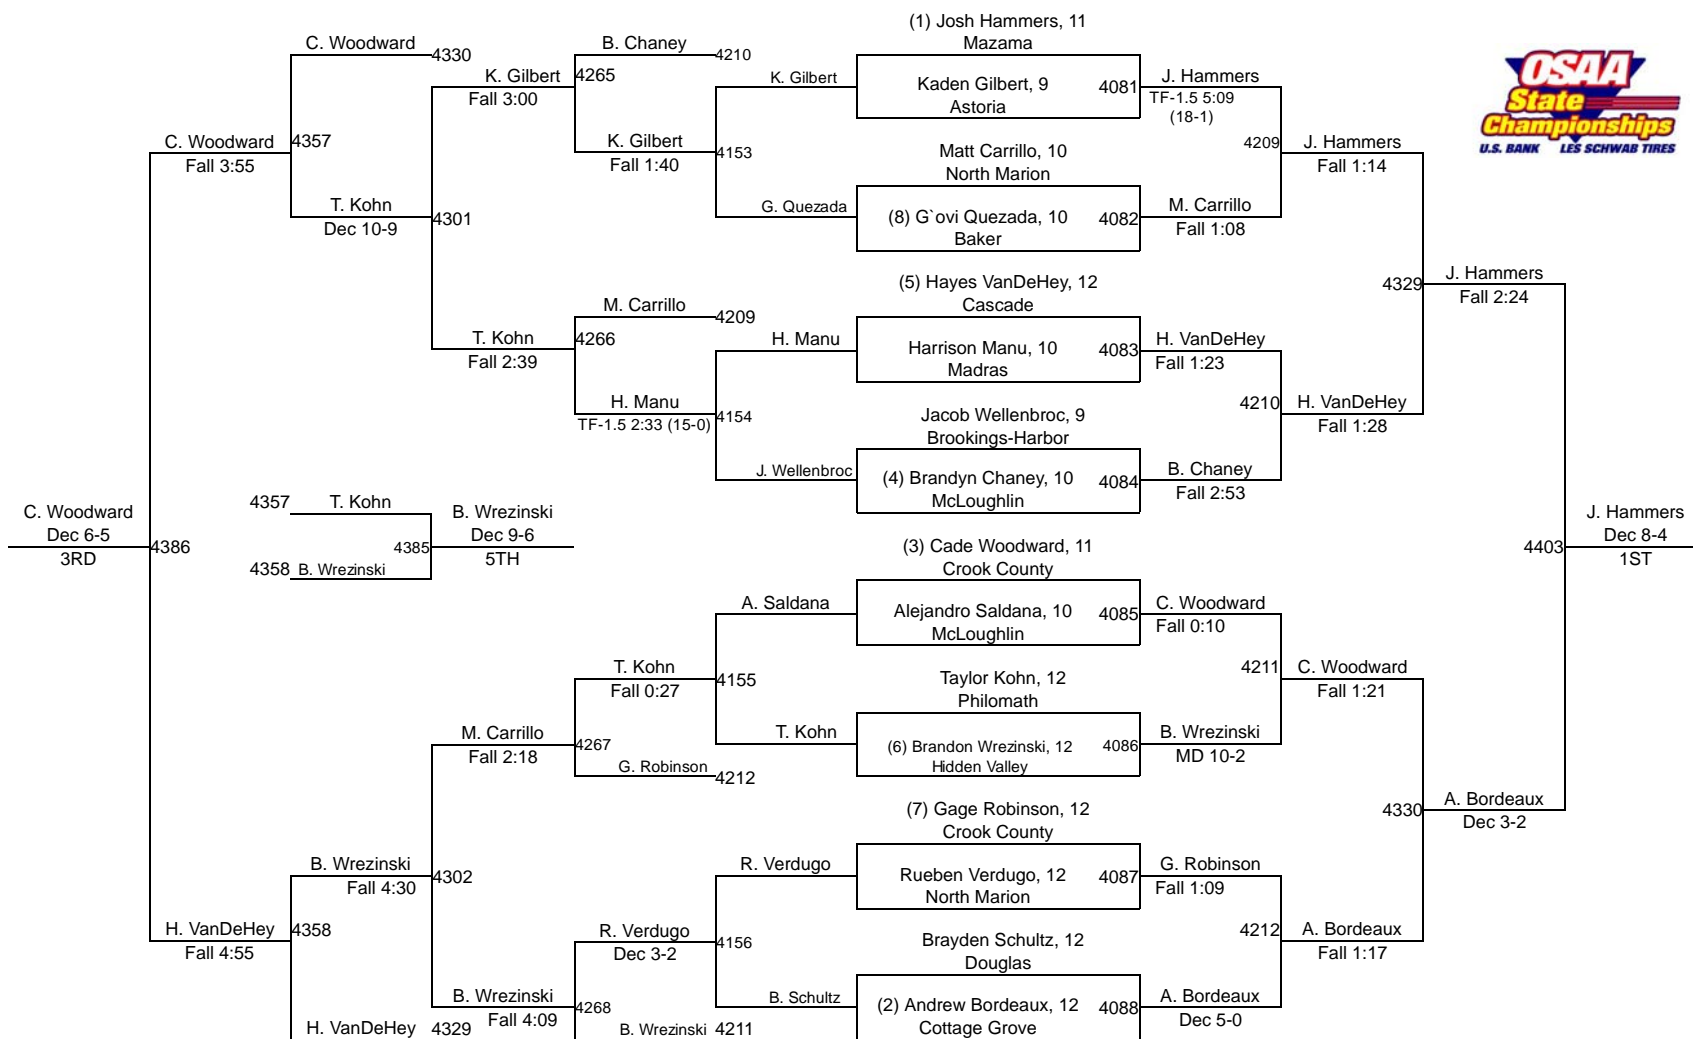

2016 OSAA/U.S. Bank/Les Schwab Tires Wrestling State Championships

4A-182