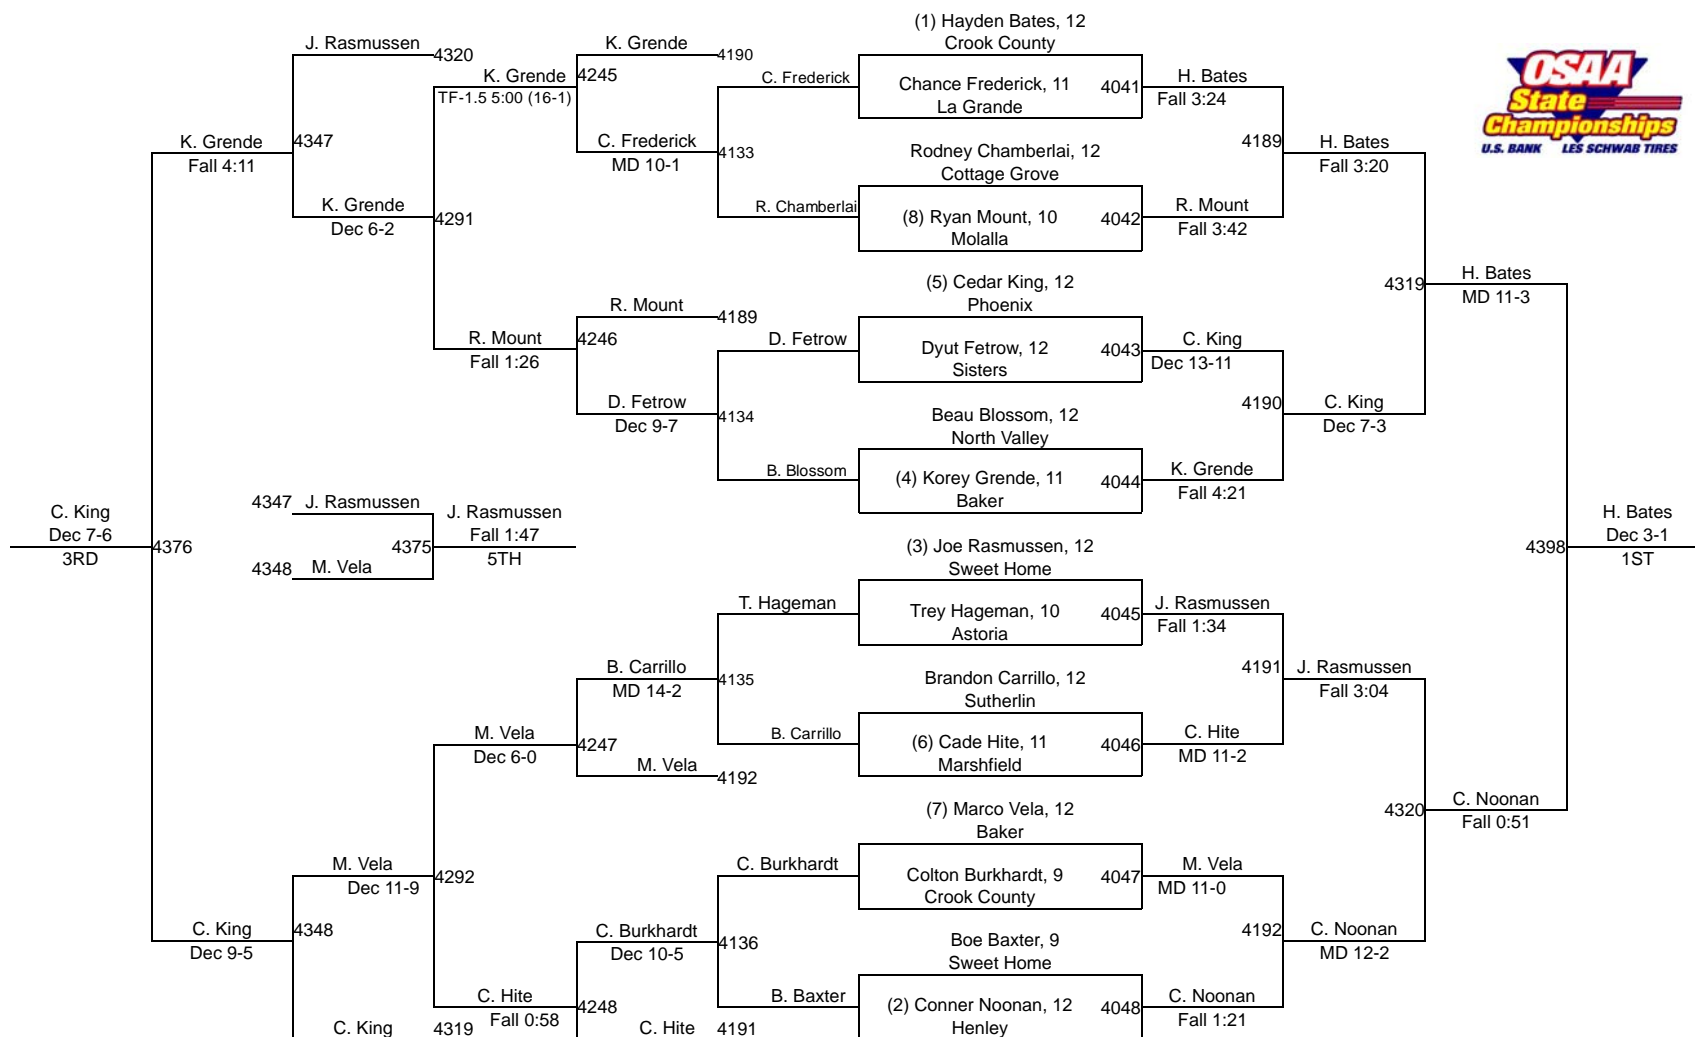

2016 OSAA/U.S. Bank/Les Schwab Tires Wrestling State Championships

4A-138