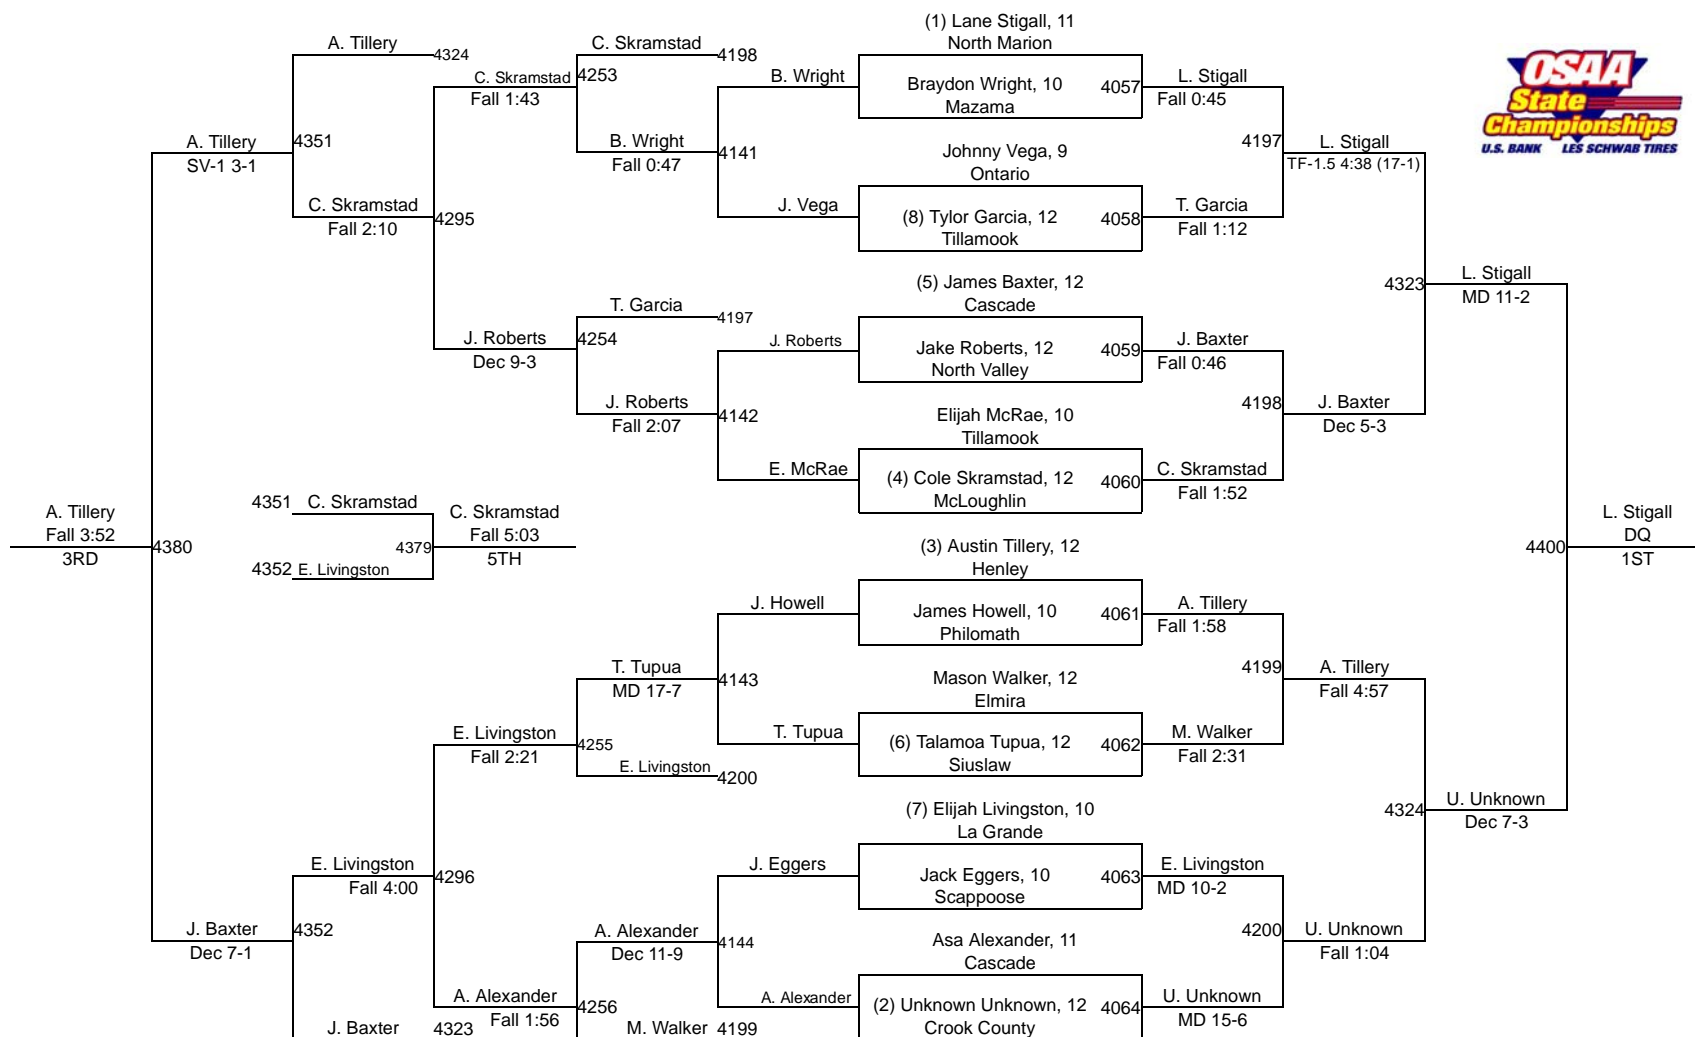

2016 OSAA/U.S. Bank/Les Schwab Tires Wrestling State Championships

4A-152