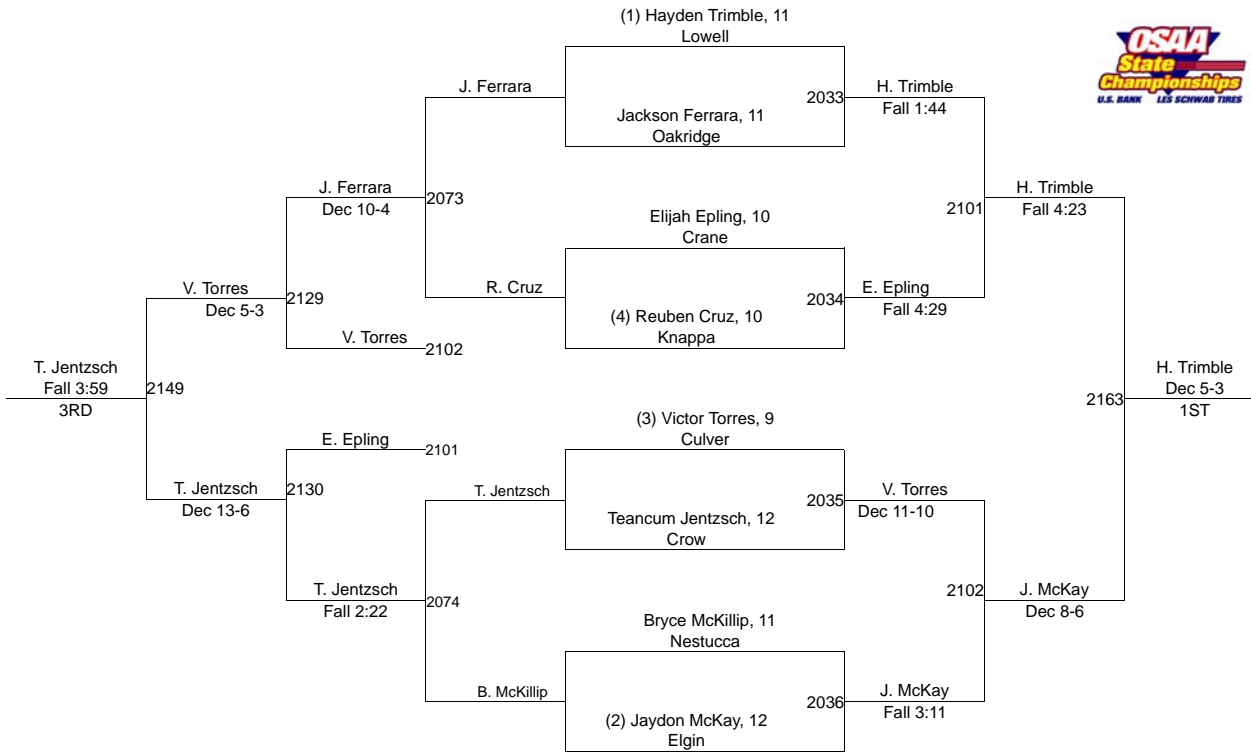

2016 OSAA/U.S. Bank/Les Schwab Tires Wrestling State Championships **2A/1A-160**