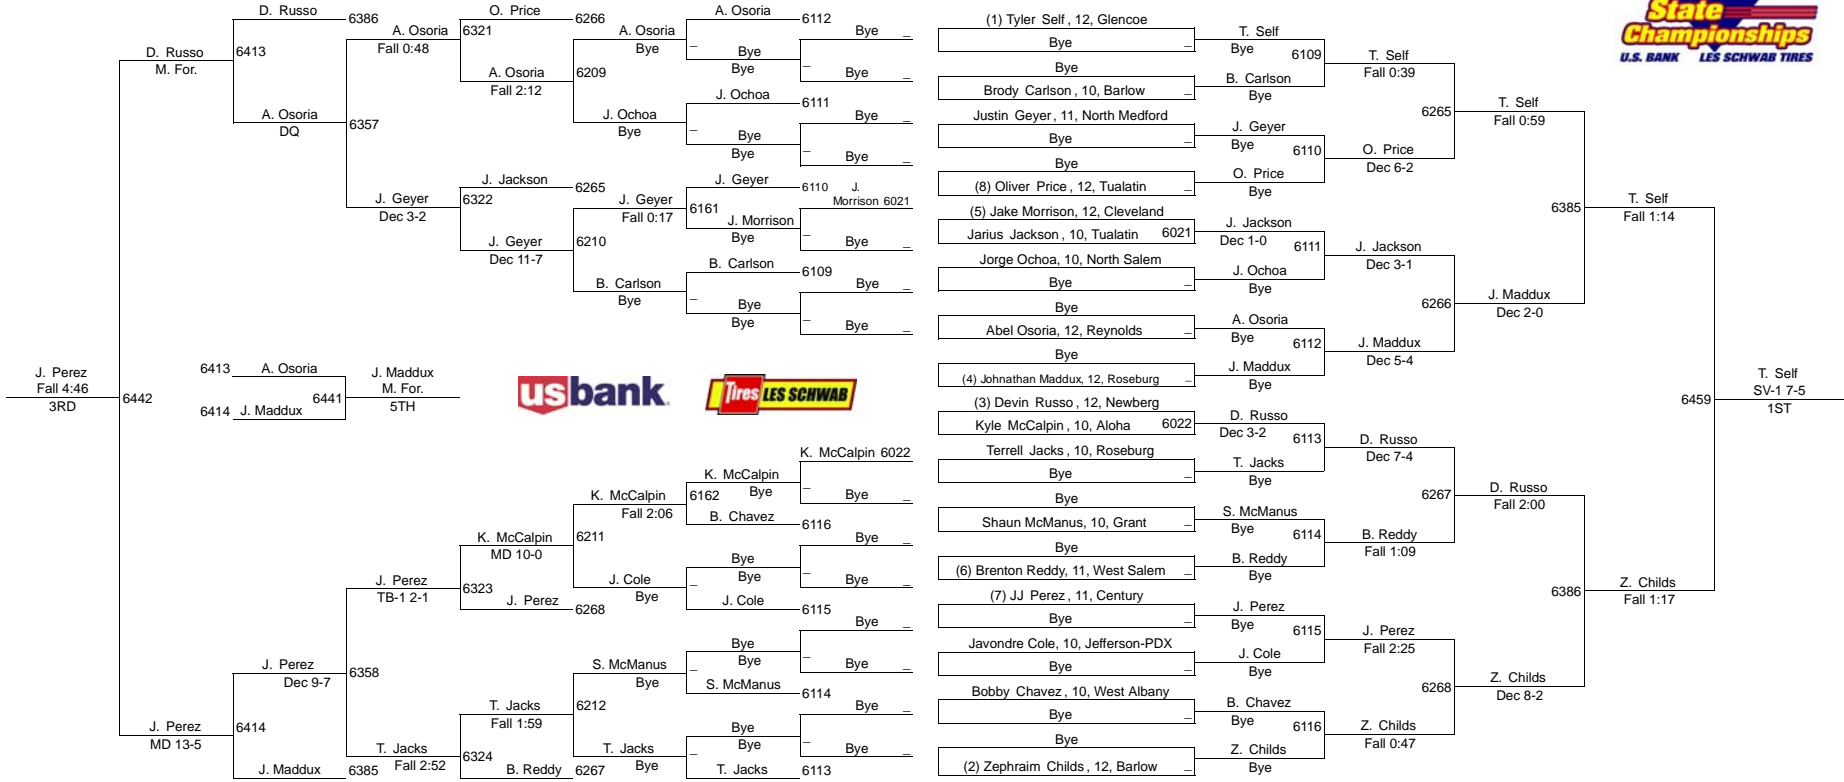

2016 OSAA/U.S. Bank/Les Schwab Tires Wrestling State Championships

6A-182