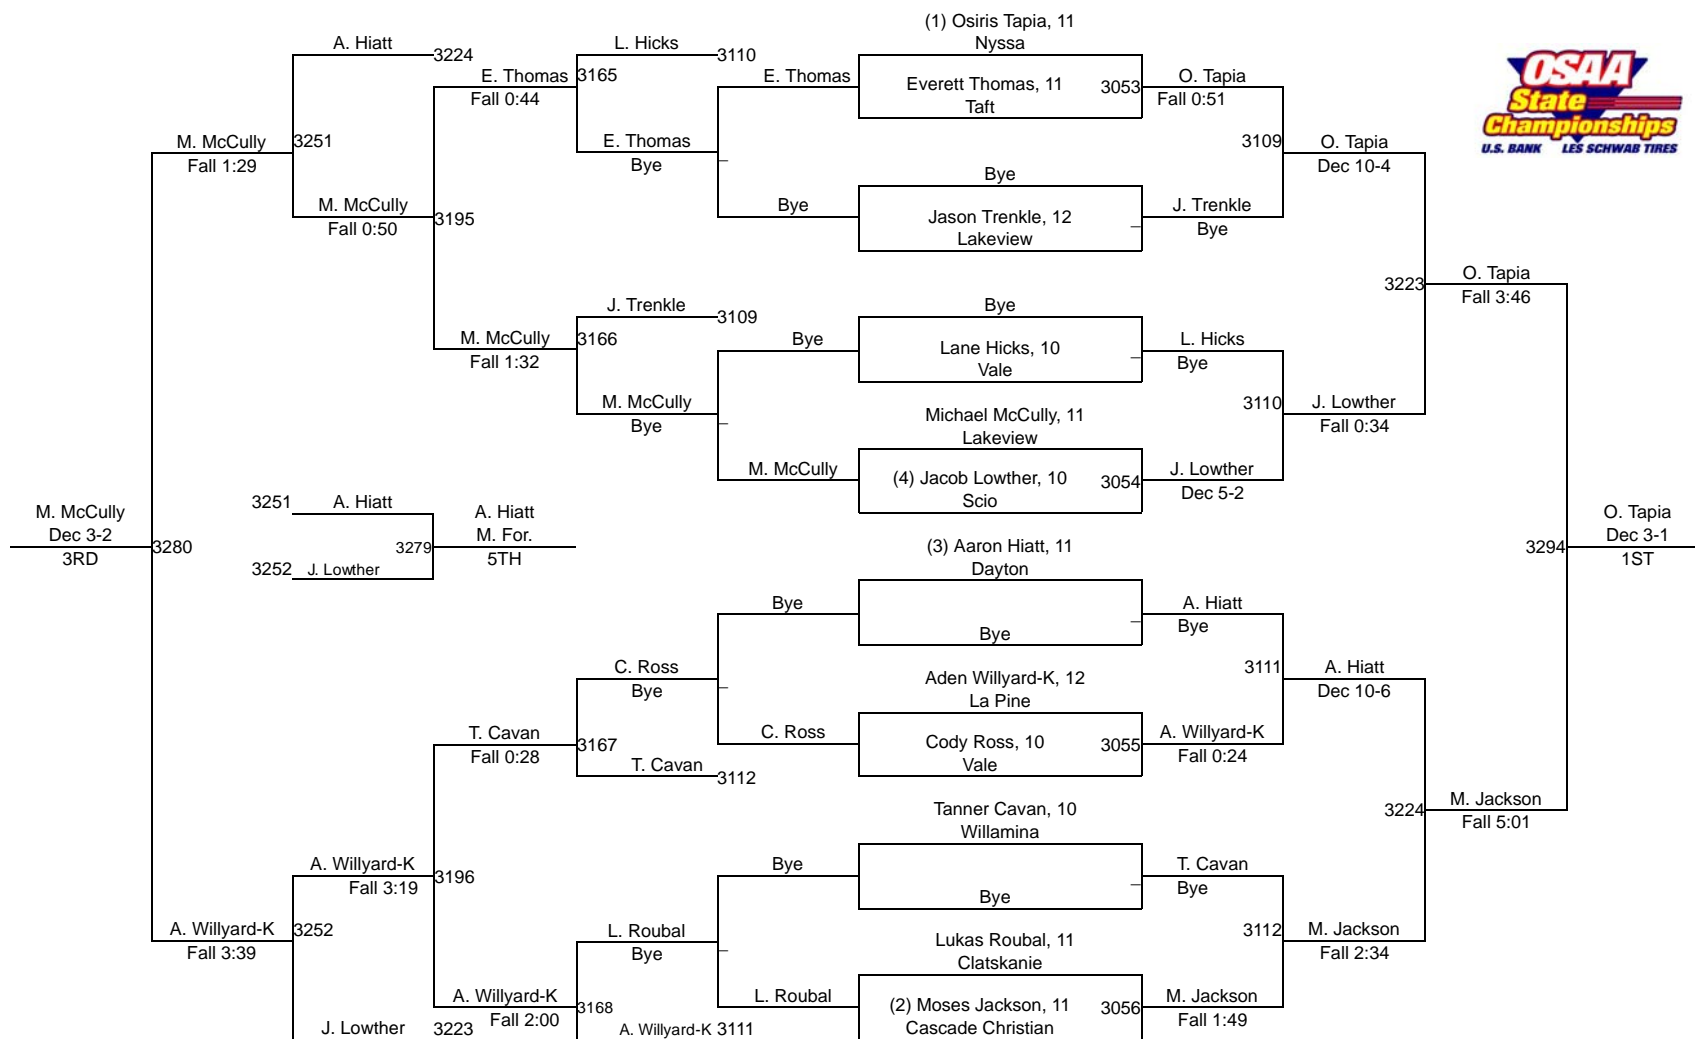

2016 OSAA/U.S. Bank/Les Schwab Tires Wrestling State Championships

3A-285