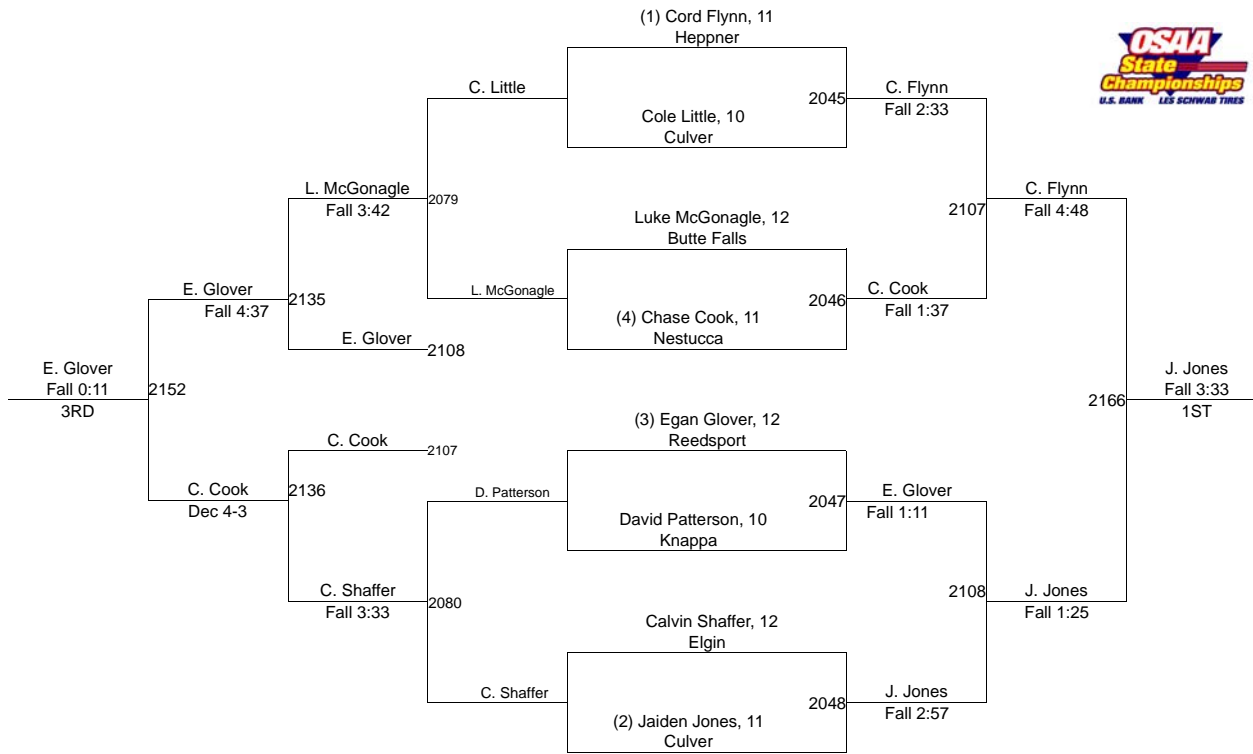

2016 OSAA/U.S. Bank/Les Schwab Tires Wrestling State Championships **2A/1A-170**

2016 OSAA/U.S. Bank/Les Schwab Tires Wrestling State Championships **2A/1A-182**

2016 OSAA/U.S. Bank/Les Schwab Tires Wrestling State Championships **2A/1A-195**