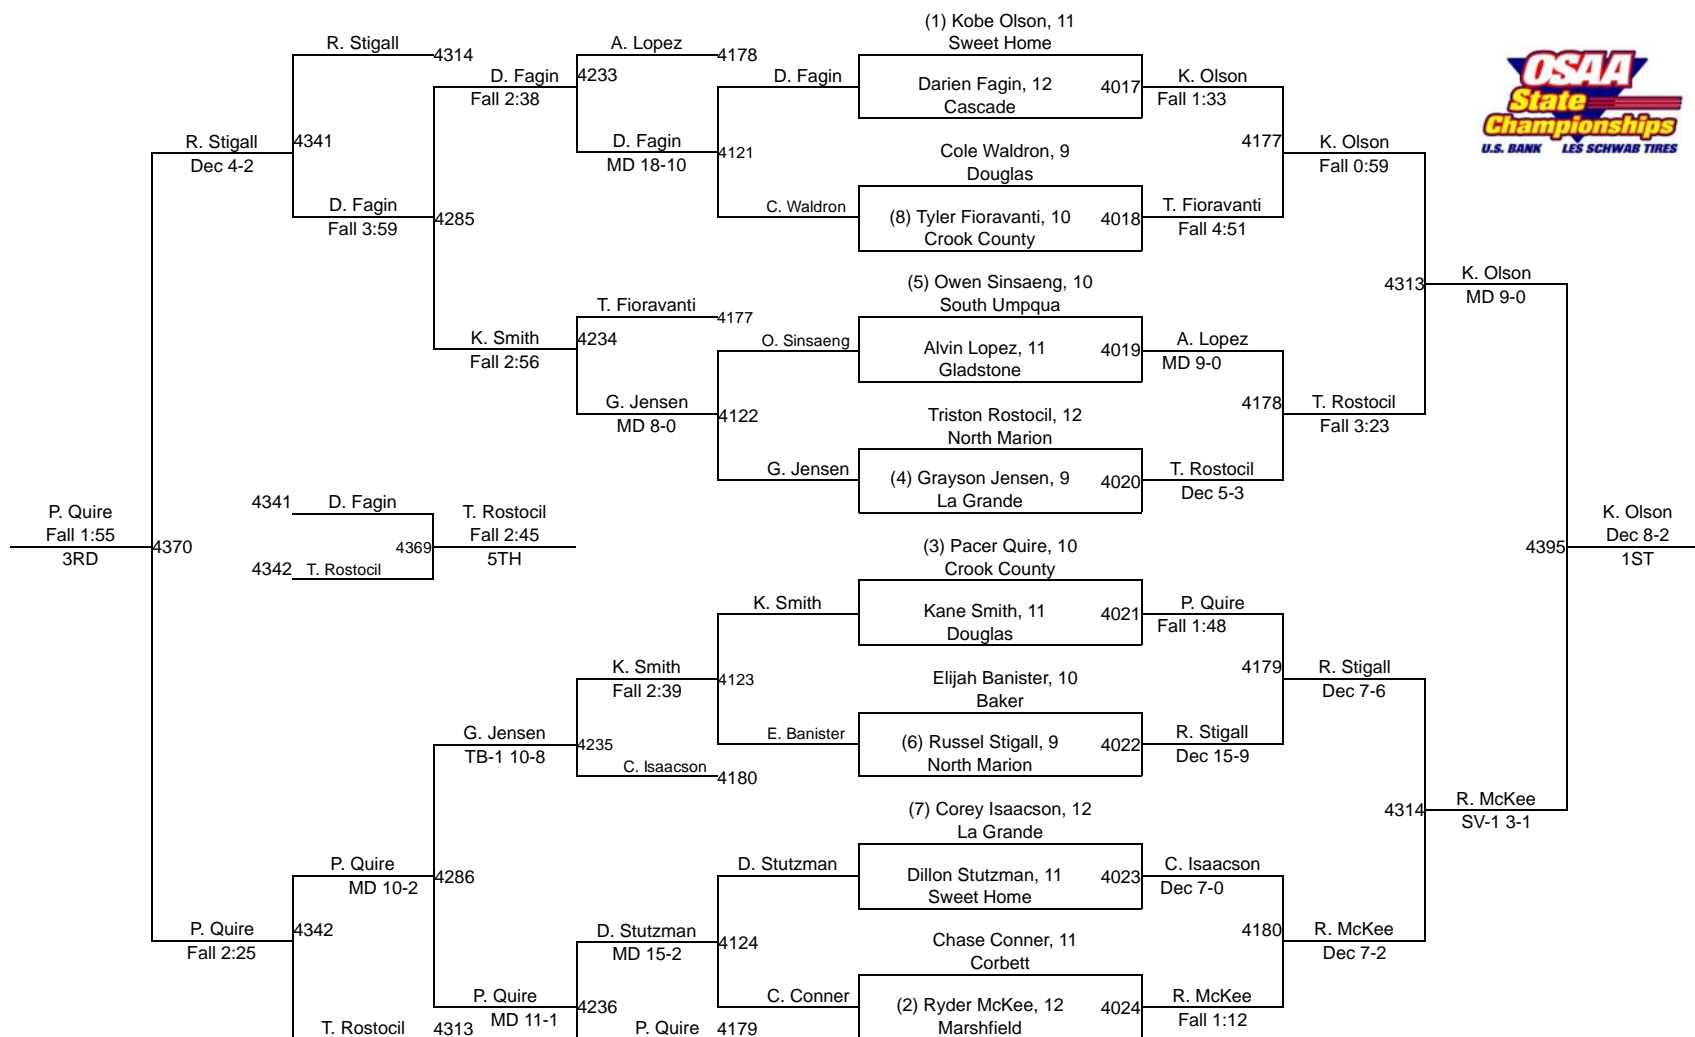

2016 OSAA/U.S. Bank/Les Schwab Tires Wrestling State Championships

4A-120