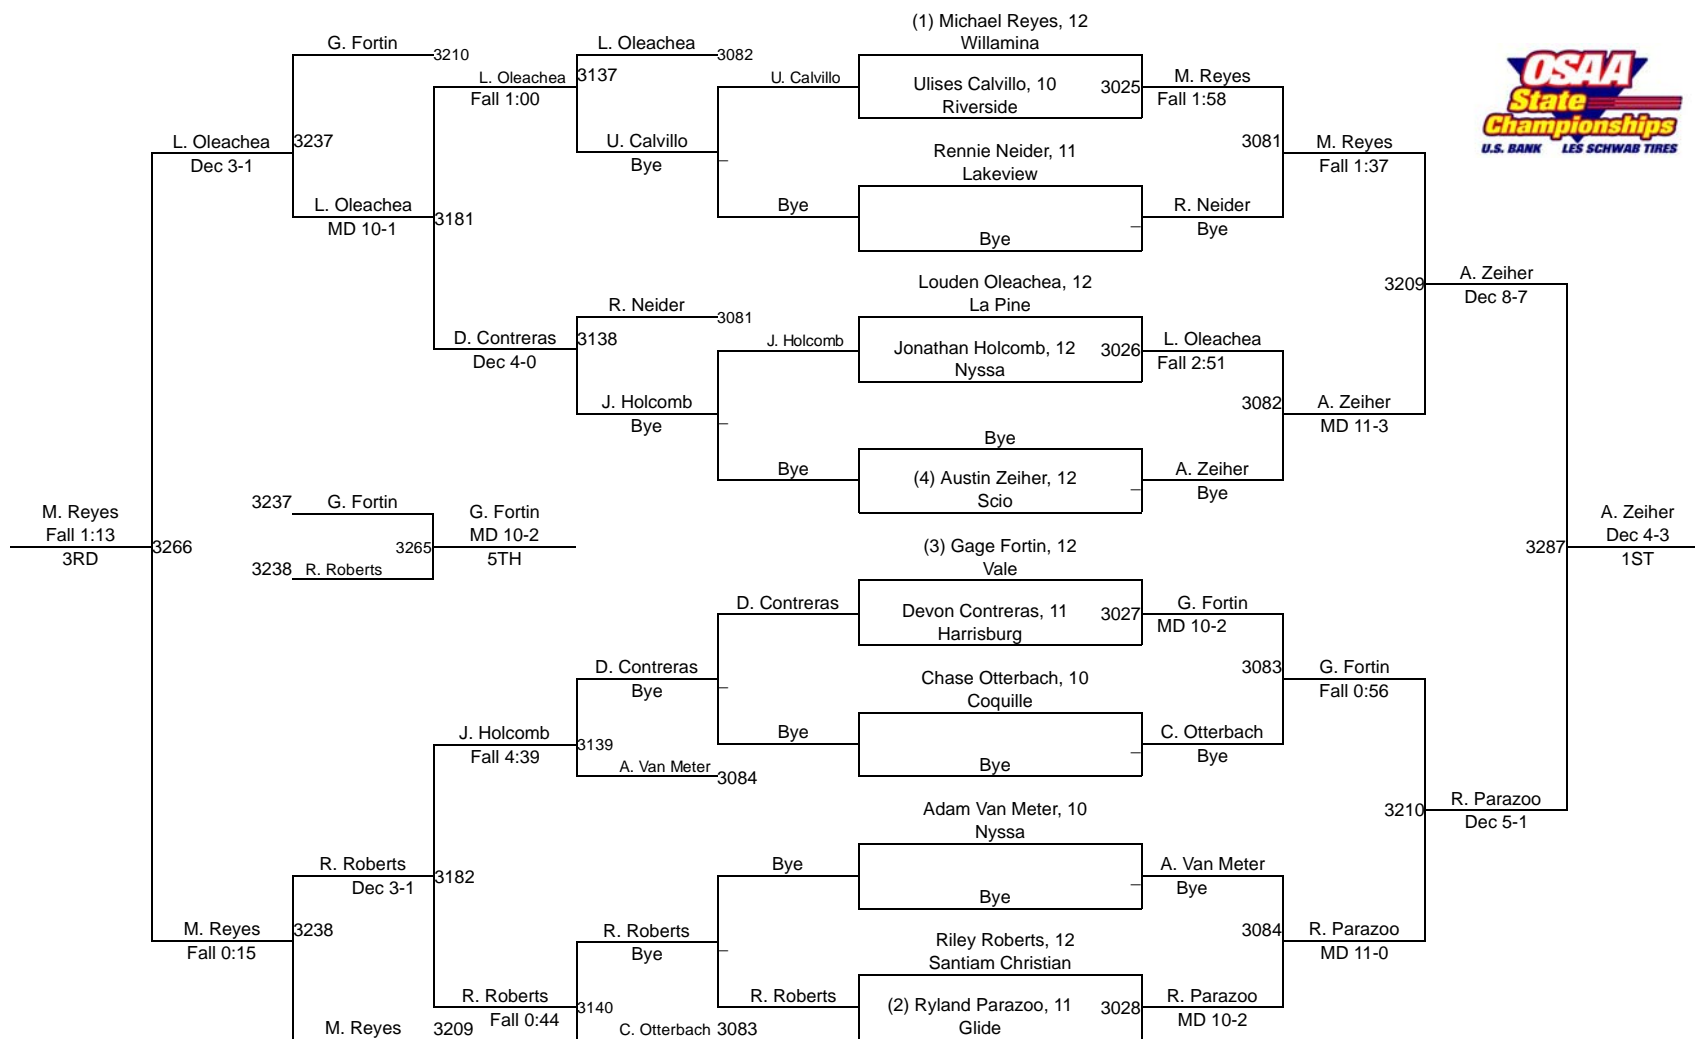

2016 OSAA/U.S. Bank/Les Schwab Tires Wrestling State Championships

3A-145