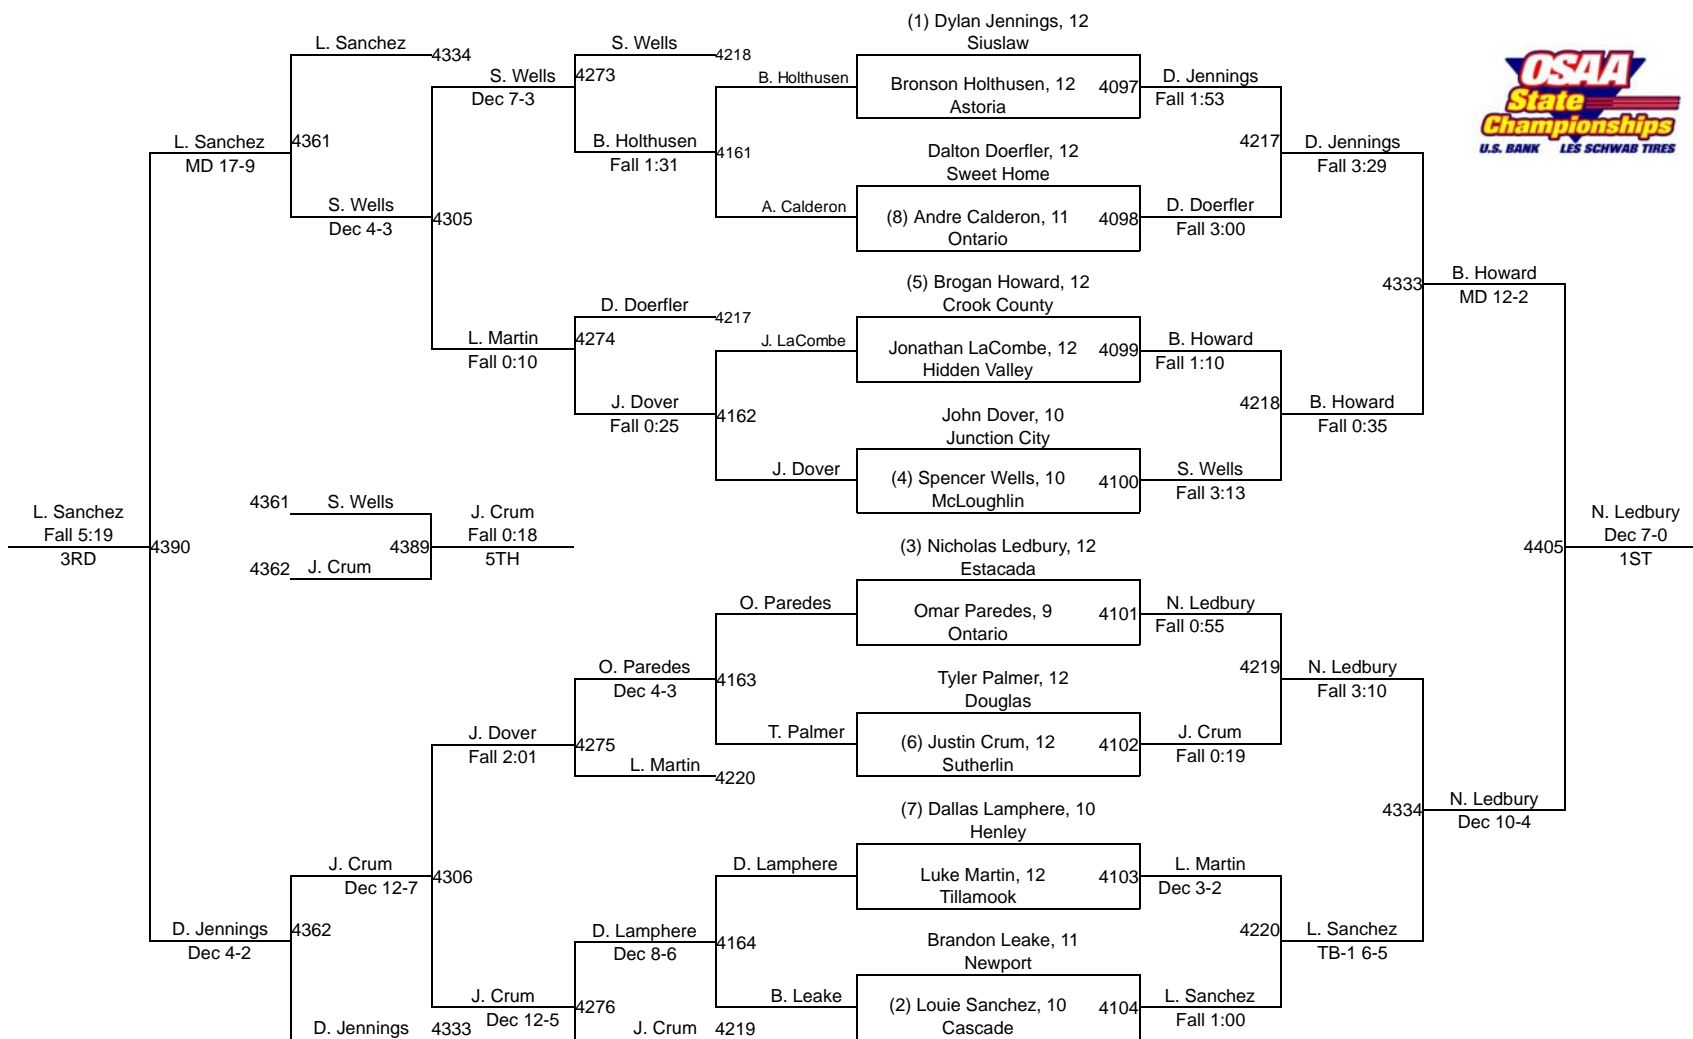

2016 OSAA/U.S. Bank/Les Schwab Tires Wrestling State Championships

4A-220