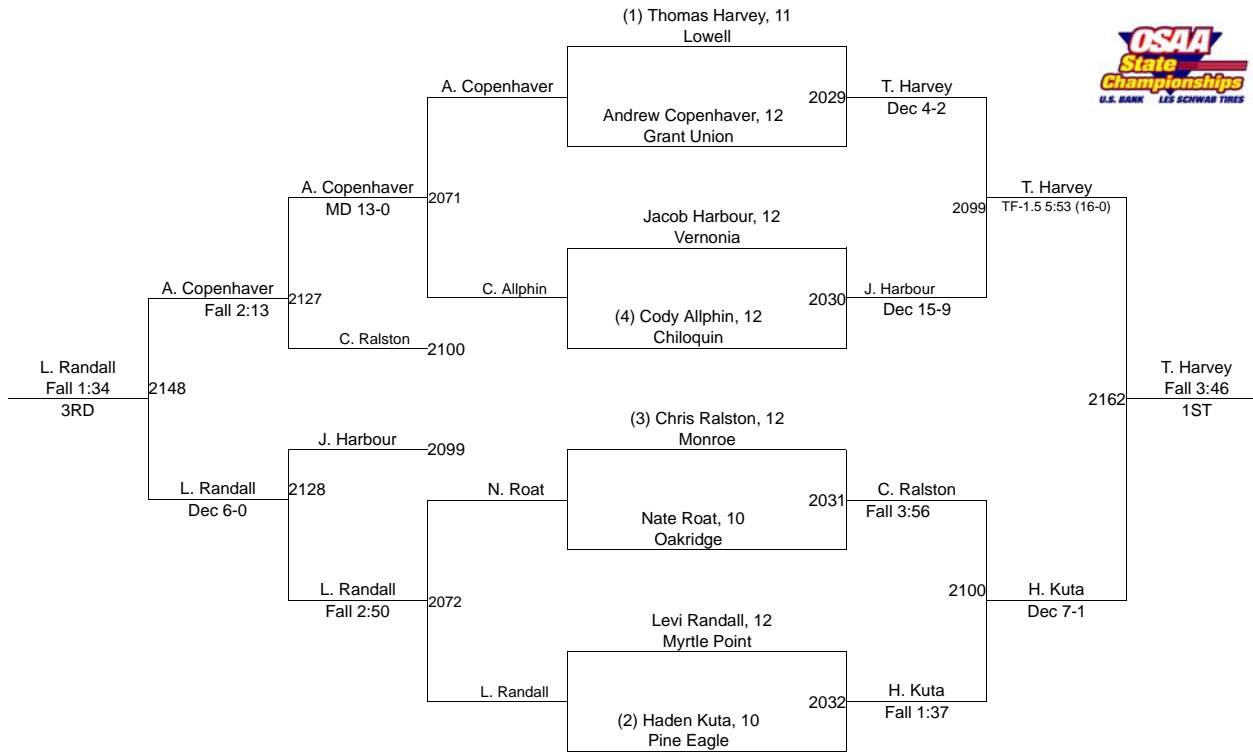

2016 OSAA/U.S. Bank/Les Schwab Tires Wrestling State Championships **2A/1A-152**