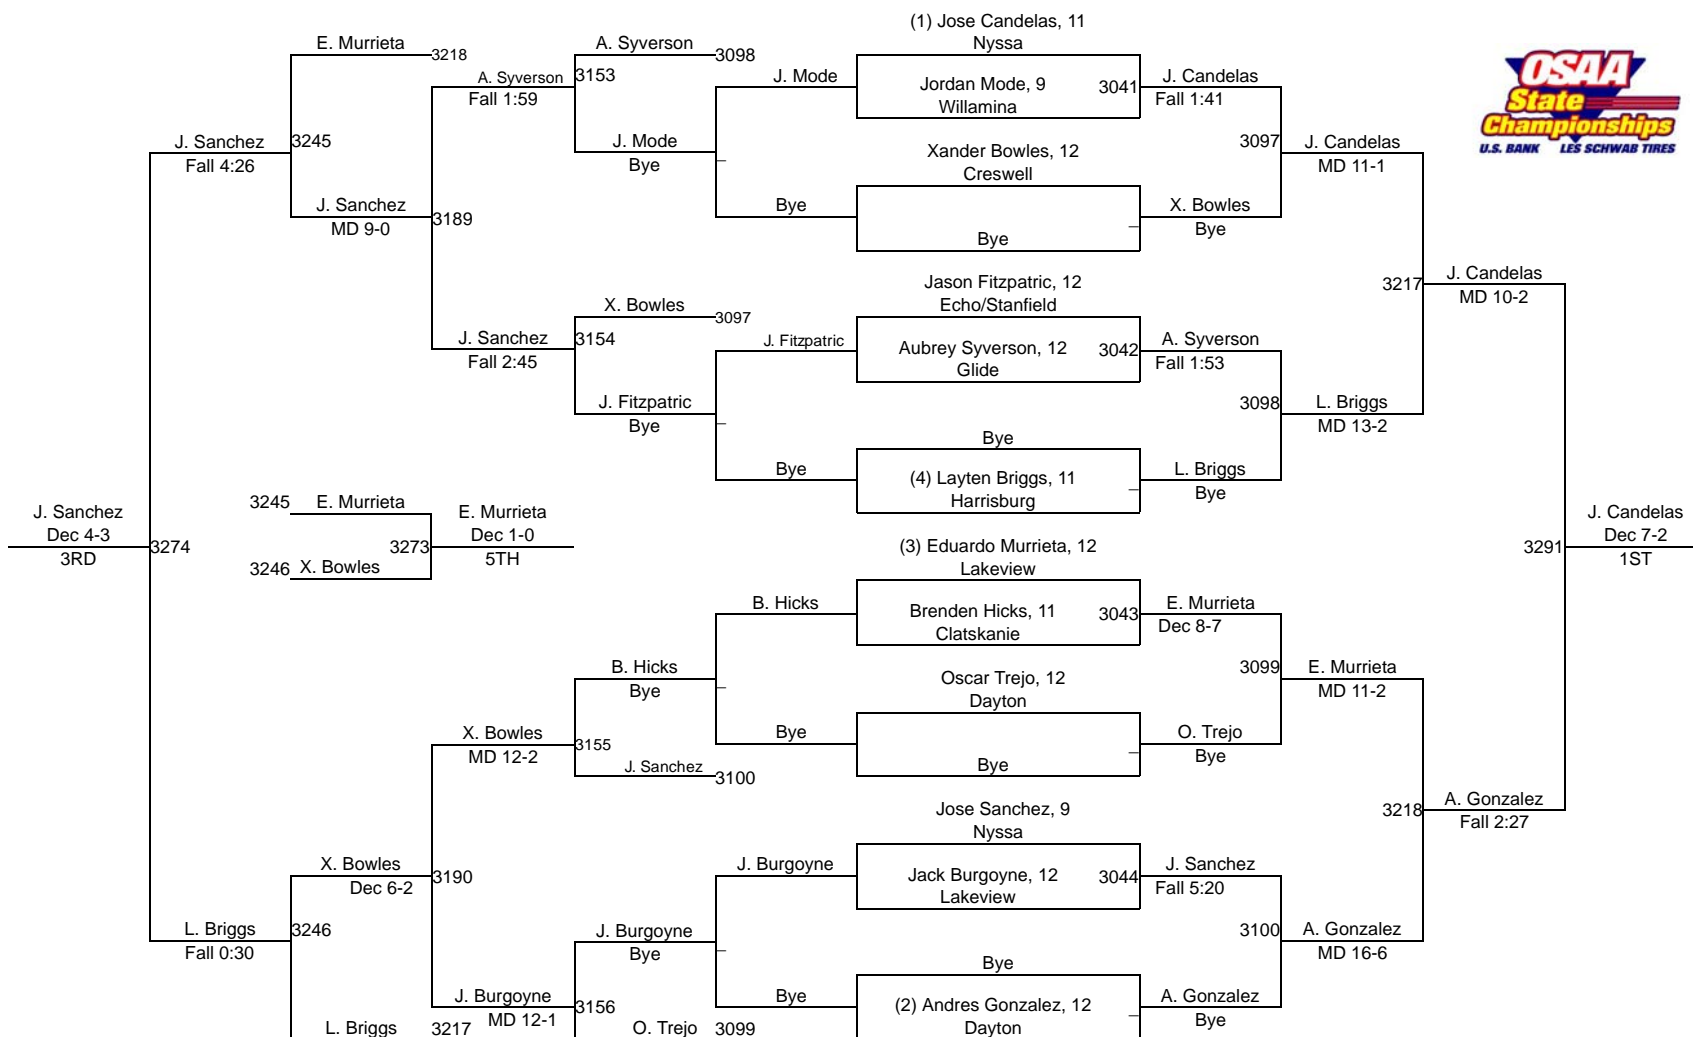

2016 OSAA/U.S. Bank/Les Schwab Tires Wrestling State Championships

3A-182