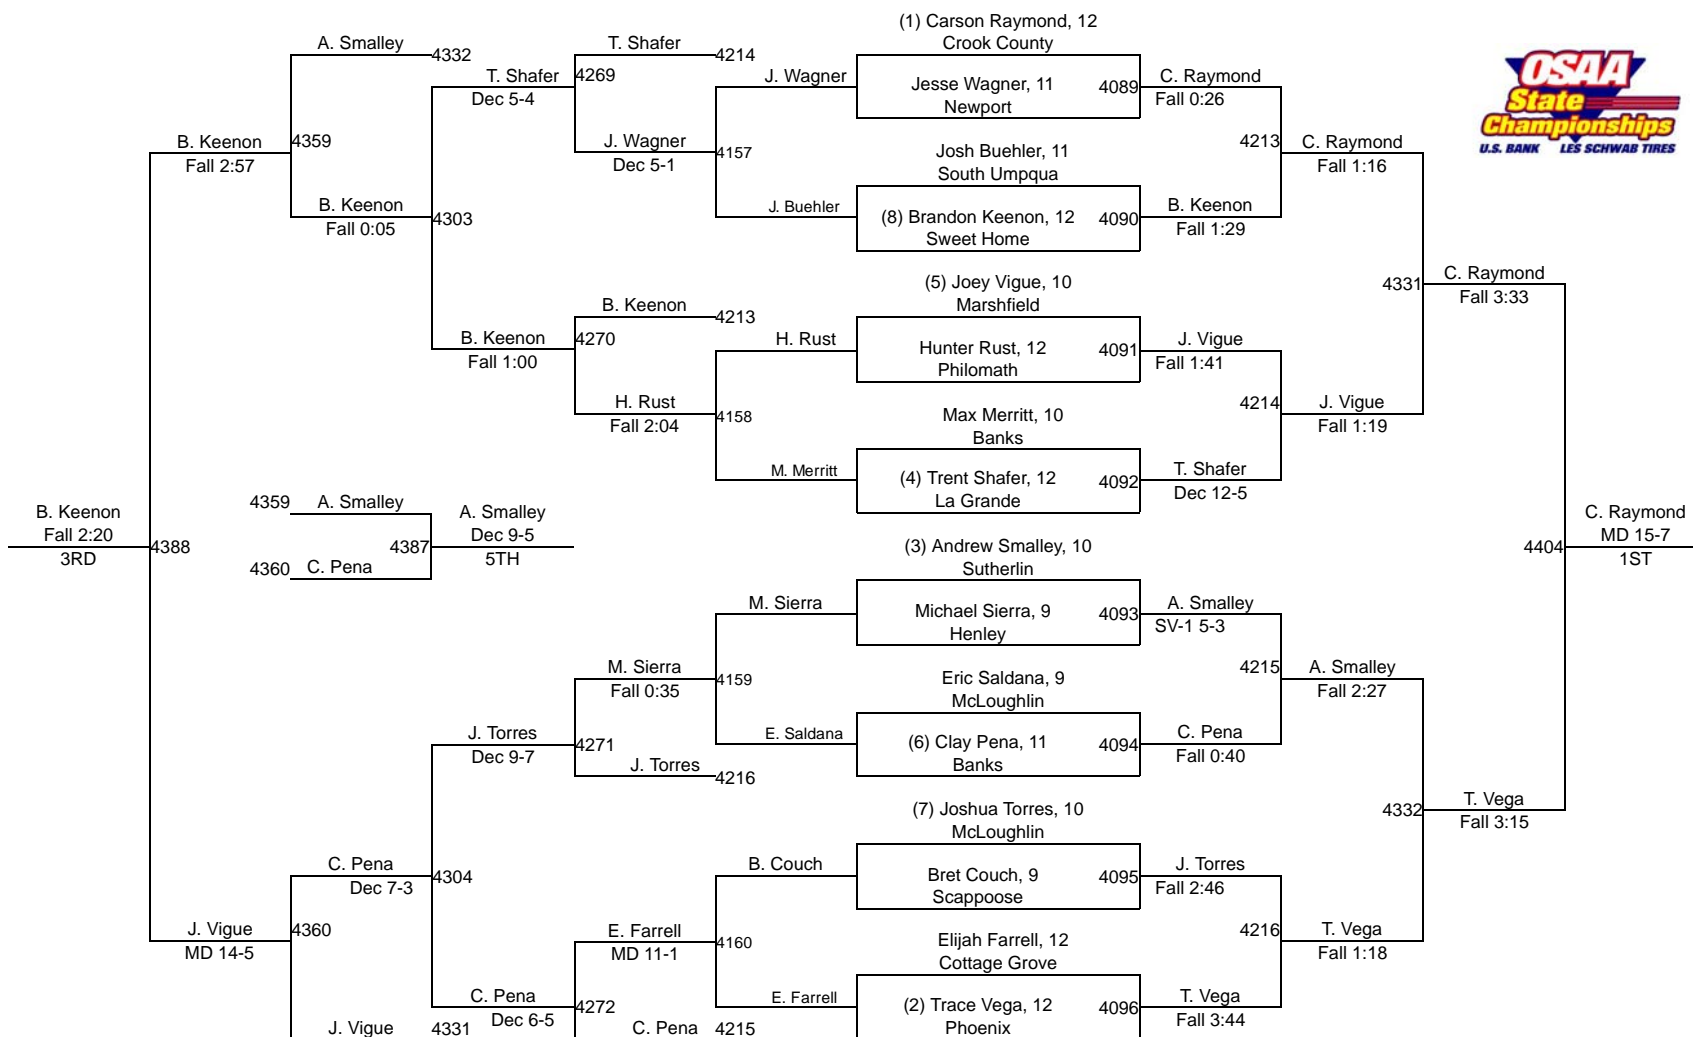

2016 OSAA/U.S. Bank/Les Schwab Tires Wrestling State Championships

4A-195