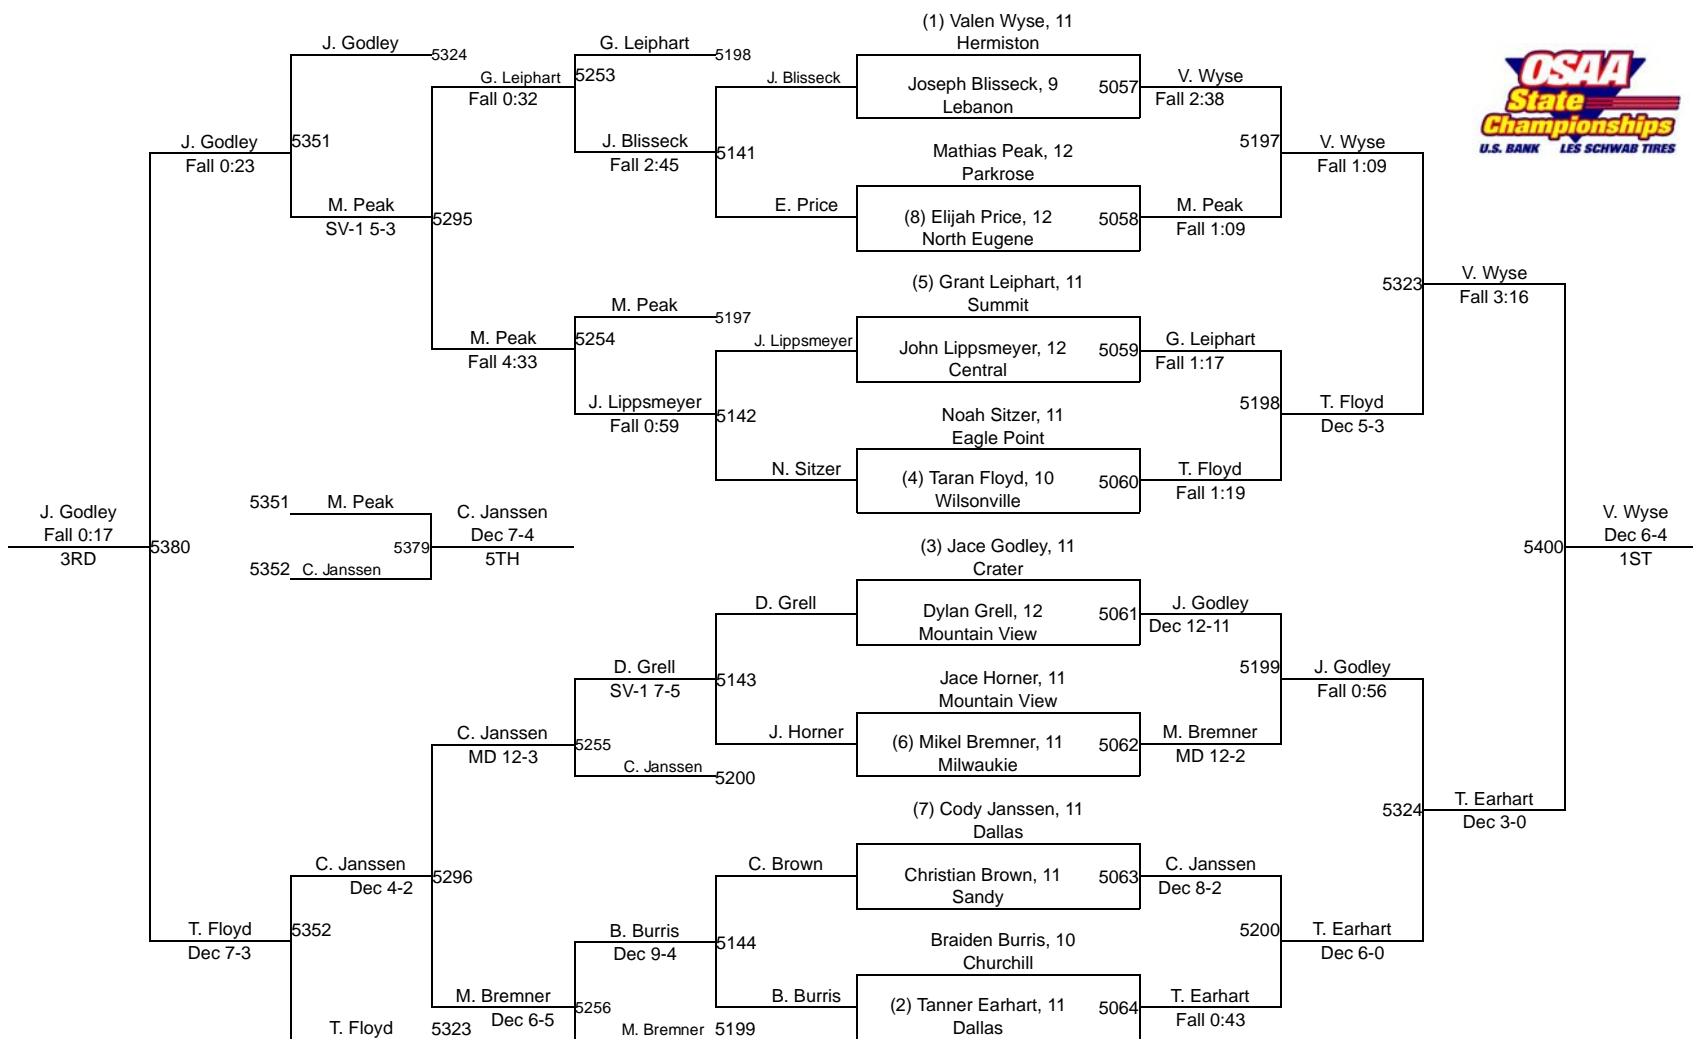

2016 OSAA/U.S. Bank/Les Schwab Tires Wrestling State Championships

5A-152