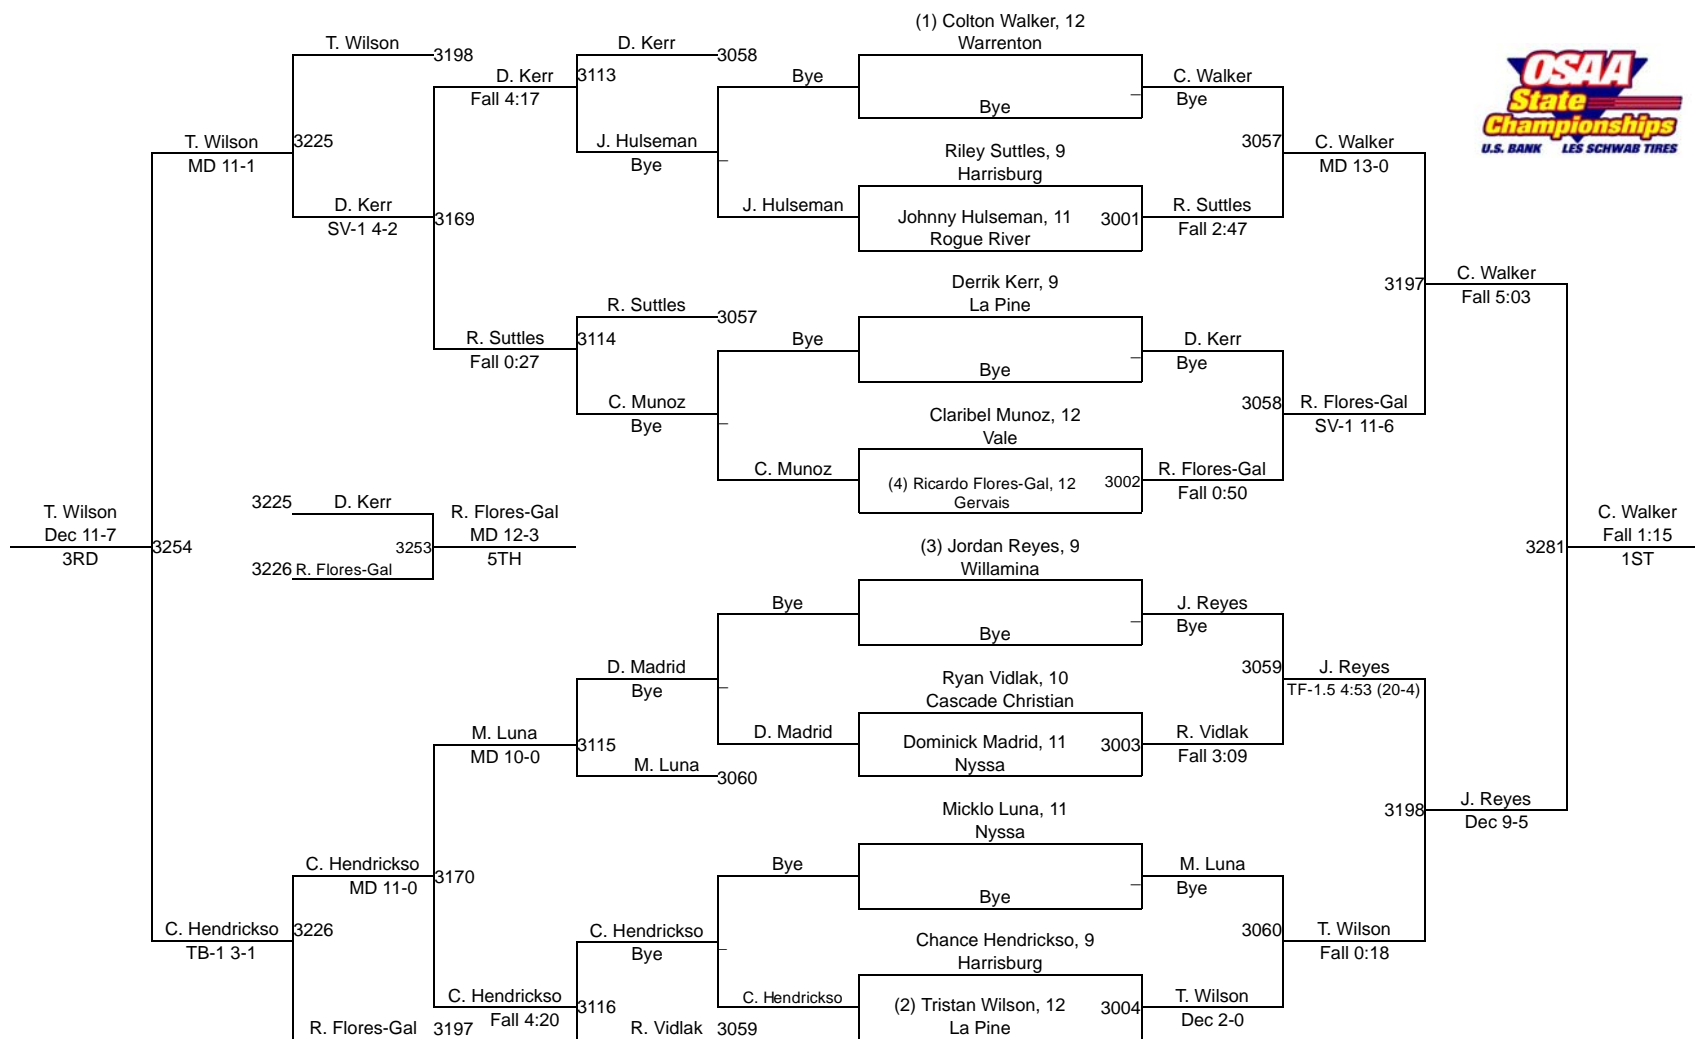

2016 OSAA/U.S. Bank/Les Schwab Tires Wrestling State Championships

3A-106