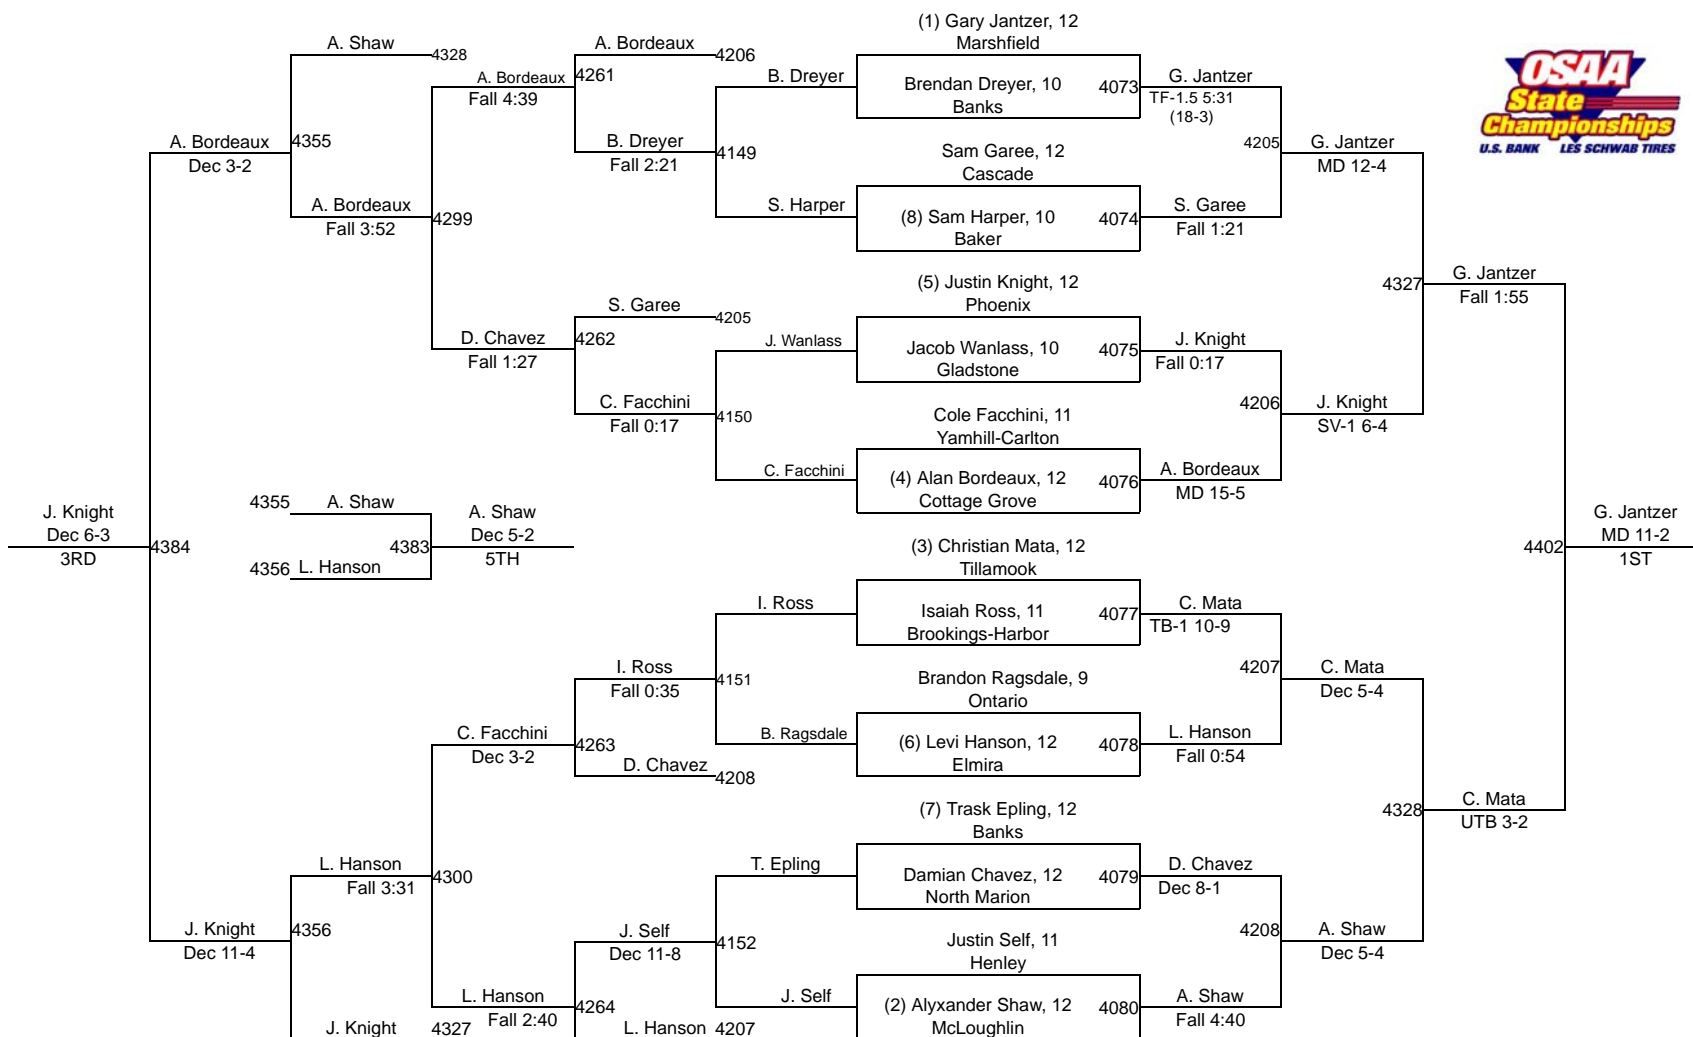

2016 OSAA/U.S. Bank/Les Schwab Tires Wrestling State Championships

4A-170