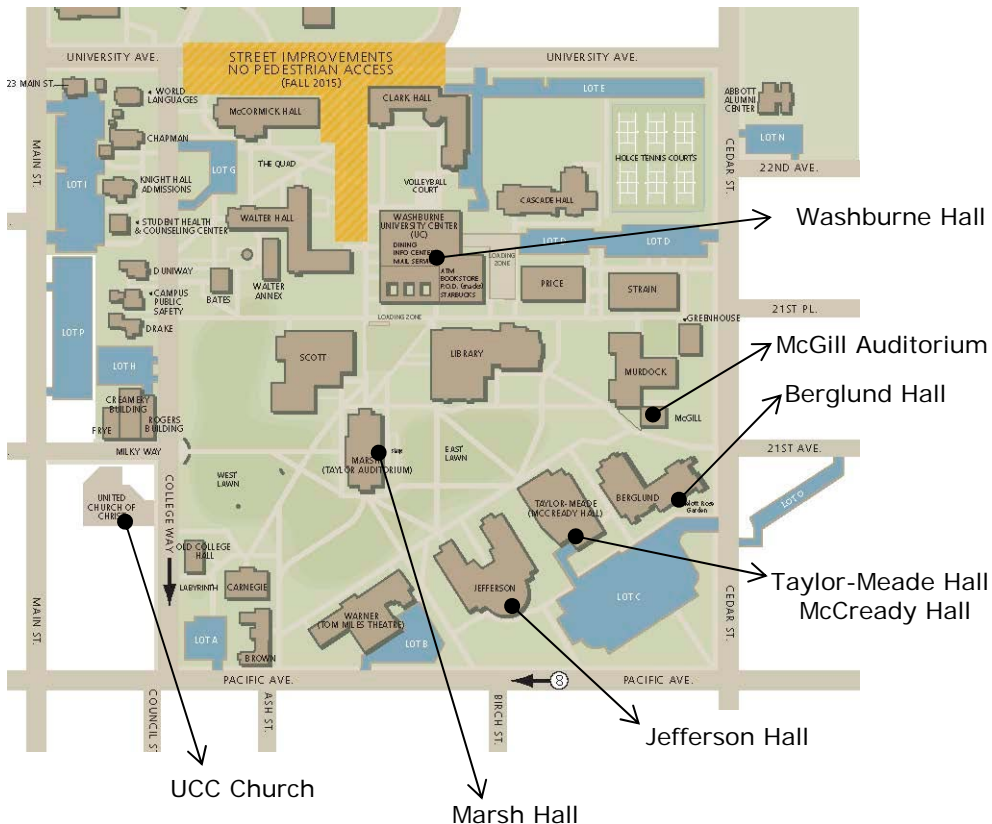

**Getting Here | Forest Grove Campus**

Pacific University's Forest Grove Campus is located about 22 miles west of downtown Portland, off Highway 26, the Sunset Highway.

From Portland, head west on US-26 toward Seaside. Take exit 59 Jackson School Road, exit 57 Glencoe Road or the left exit for Hwy 6 – Banks/Tillamook.

[Driving Directions via Google Maps](#)

OSAA / U.S. Bank / Les Schwab Tires  
**SOLO STATE CHAMPIONSHIPS**  
 Pacific University  
 2043 College Way, Forest Grove, OR 97116

- Clarinet, Low Clarinet, Low Sax
- Bassoon, Oboe, High Sax
- Flute
- French Horn, Trumpet
- Trombone, Tuba, Euphonium
- Mezzo Voice, Alto Voice
- Percussion
- Soprano Voice, Bass Voice
- Strings
- Tenor Voice, Baritone Voice

- Registration & Information
- Awards Presentation - *throughout the day*
- Judges Room
- Student Lunch Room
- Tabulation Room

**WARM-UP**

- Marsh Hall, Room 201
- UCC Church, Library
- Taylor-Meade Hall, Practice Rooms
- UCC Church, Choir Room
- Taylor-Meade Hall, Practice Rooms
- Berglund Hall, Room 230
- Taylor-Meade Hall, Room 120
- Berglund Hall, Room 216
- Marsh Hall, Room 106
- Marsh Hall, Room 101
- Taylor-Meade Hall, Lobby
- Jefferson Hall, Room 221
- Taylor-Meade Hall, Room 100
- Berglund Hall, Room 200
- Taylor-Meade Hall, Room 100

**PERFORMANCE**

- Marsh Hall, Room 206
- UCC Church, Chapel
- McGill Auditorium
- UCC Church, Sanctuary
- Jefferson Hall, Room 224
- Berglund Hall, Room 232
- Taylor-Meade Hall, McCready Hall
- Berglund Hall, Room 147
- Washburne Hall, Multi-Purpose Room
- Marsh Hall, Room 216