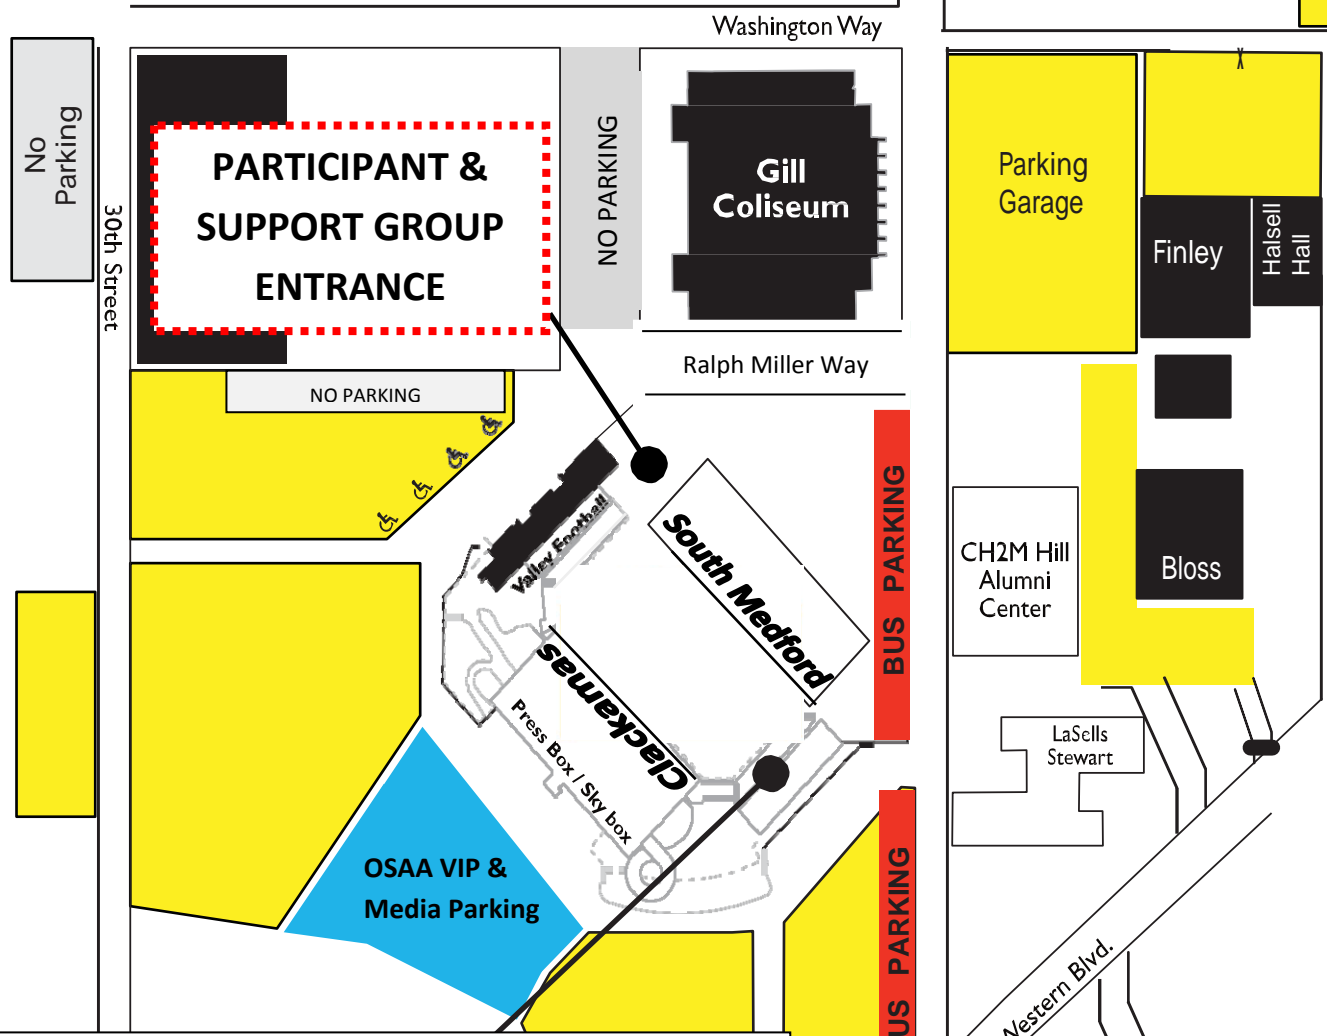

OSAA / U.S. Bank / Les Schwab Tires
2017 FOOTBALL STATE CHAMPIONSHIPS

Saturday, December 2, 2017
Reser Stadium, Oregon State University, Corvallis, OR 97401

Fans arriving for the 6A Football State Championship can park in any of the yellow lots. **PARTICIPATING TEAMS / SUPPORT GROUP BUS DROP OFF** – Buses will drop off on Ralph Miller Way. **ROOTER BUSES** – Drop off and park on 26th Street. **BUS PARKING** – All buses will park on 26th Street facing south in the Bus Parking Area. **OSAA VIP / MEDIA PARKING** – Located behind the stadium in the designated lot.

Lots Open at 10am
10am – 12 Noon \$5 per vehicle
After 12 Noon \$10 per vehicle
RV & Campers may be charged an additional fee.

Bag searches will be conducted at all gates. Your patience and understanding is appreciated.

GATE H – TICKET BOOTHS & ENTRY GATES	
TICKETS BOOTHS OPEN – 10:30am Purchase Tickets Here Cash / VISA / MasterCard Will Call Window	GATES OPEN – 11am Fans with Tickets GoFan Tickets Pass Gate

26th Street

To/From Hwy 20 & Hwy 34