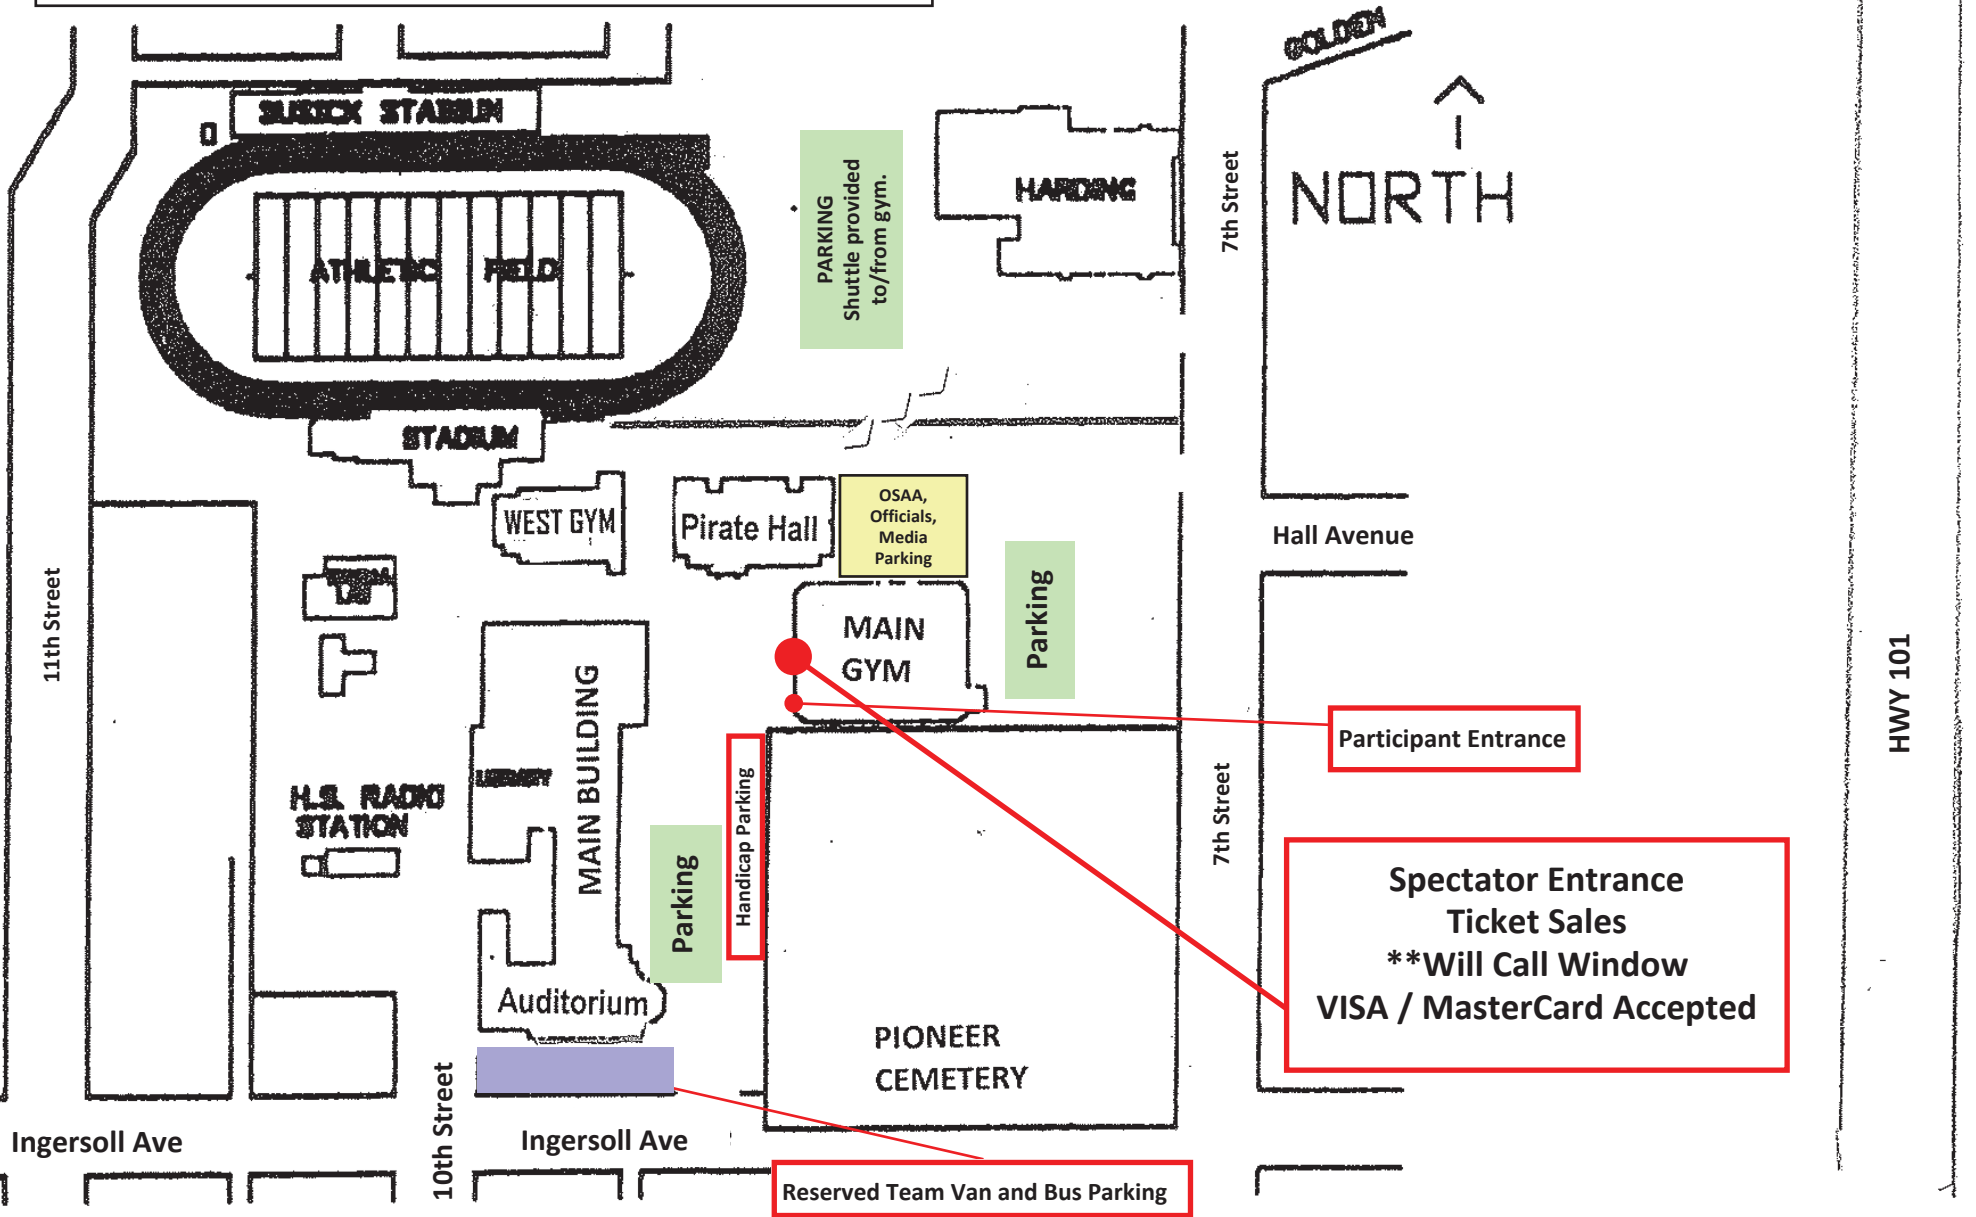

OSAA / U.S. Bank / Les Schwab Tires  
3A Basketball State Championships  
Marshfield HS, 10th & Ingersoll St, Coos Bay, OR 97420

**\*\*Will Call Information: All online orders will be available for pickup at Marshfield HS Will Call ONLY, beginning at Noon, Wednesday, March 5.**

**Participant Entrance**

**Spectator Entrance**  
Ticket Sales  
**\*\*Will Call Window**  
VISA / MasterCard Accepted

**Reserved Team Van and Bus Parking**

HWY 101

OSAA / U.S. Bank / Les Schwab Tires  
3A Basketball State Championships  
North Bend HS, 2323 Pacific Street, North Bend, OR 97459

**\*\*Will Call Information: All online orders will be available for pickup at Marshfield HS Will Call ONLY, beginning at Noon, Wednesday, March 5.**

14TH STREET  
Front Parking

PACIFIC AVENUE

NB MUNICIPAL POOL