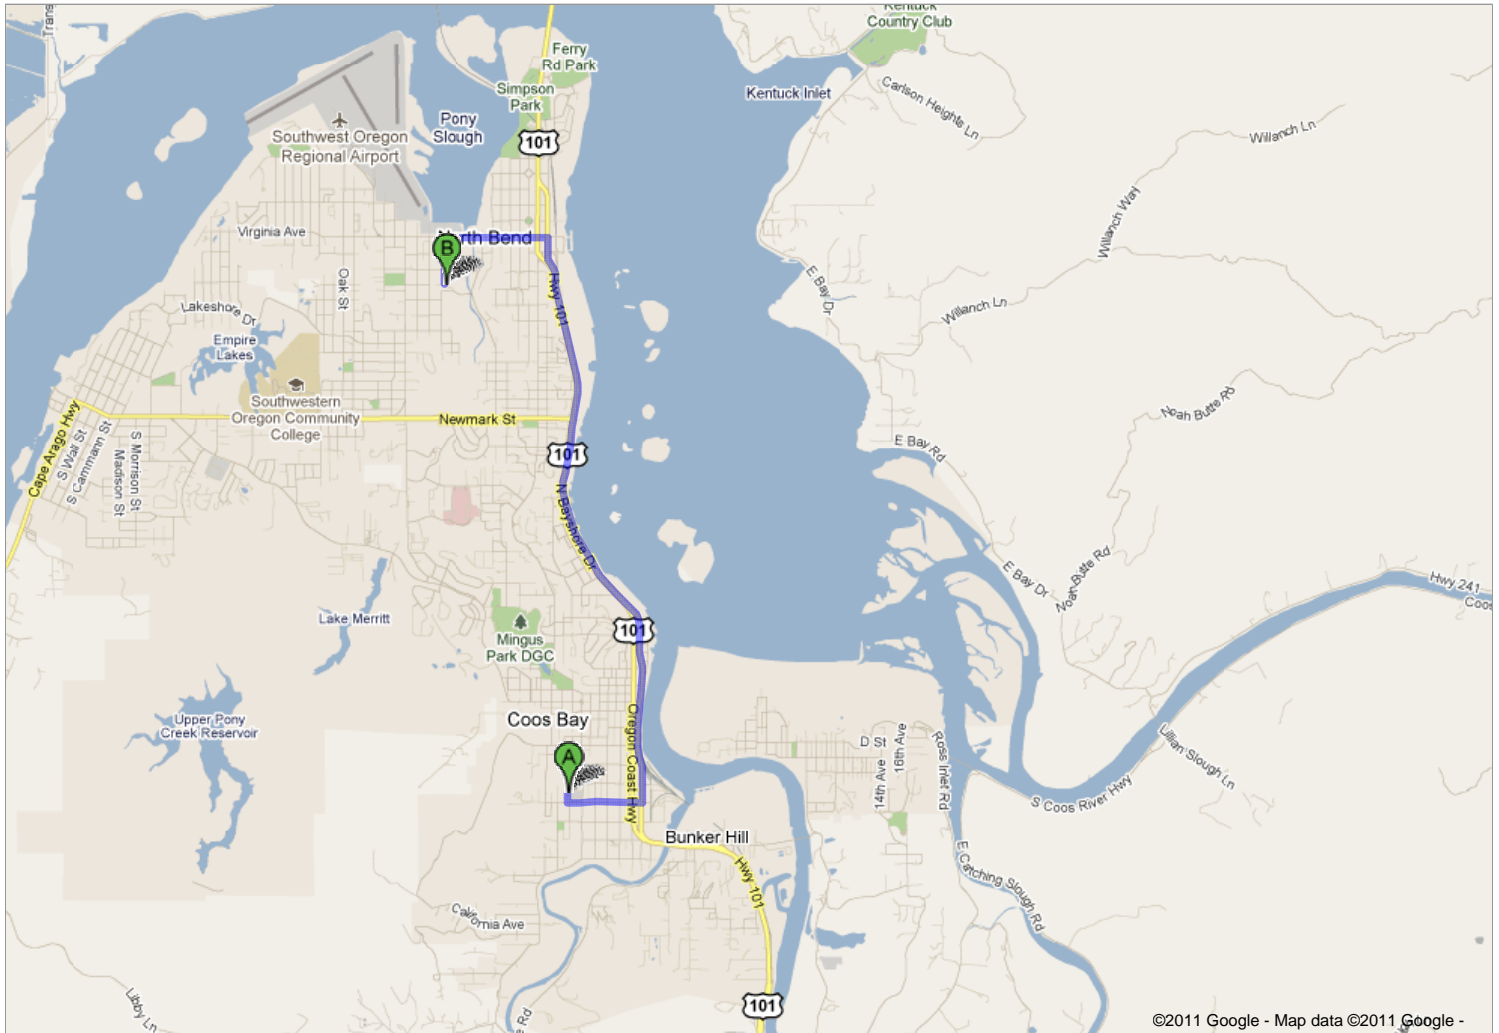

Bus Parking, Team Van Parking

PONY CREEK SLOUGH

PONY CREEK ROAD

**Spectator Entrance  
Ticket Sales  
VISA / MasterCard Accepted  
All online Will Call is at Marshfield HS ONLY.**

**Driving directions to 2323 Pacific St, North Bend, OR 97459**