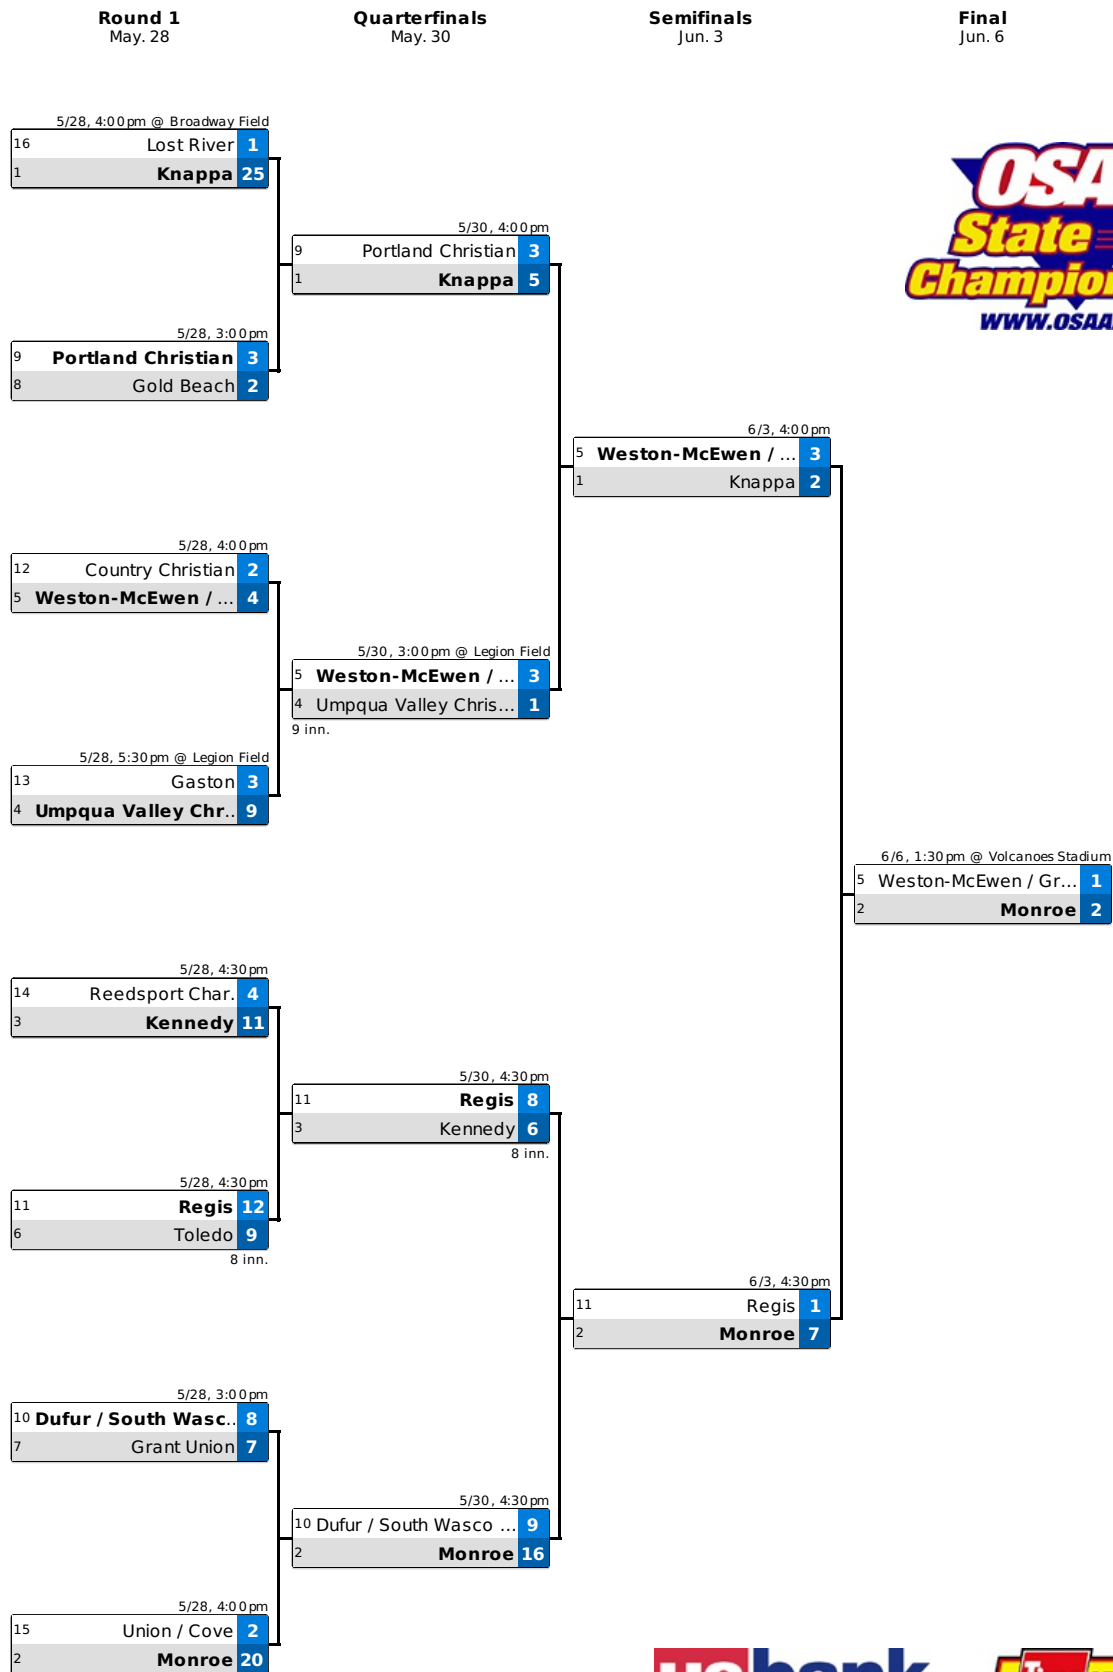

2014 OSAA / U.S. Bank / Les Schwab Tires 2A/1A Baseball State Championship

The bottom team in the matchup is the home team.

2014 OSAA / U.S. Bank / Les Schwab Tires 3A Baseball State Championship

The bottom team in the matchup is the home team.

2014 OSAA / U.S. Bank / Les Schwab Tires 4A Baseball State Championship

The bottom team in the matchup is the home team.

2014 OSAA / U.S. Bank / Les Schwab Tires 5A Baseball State Championship

The bottom team in the matchup is the home team.