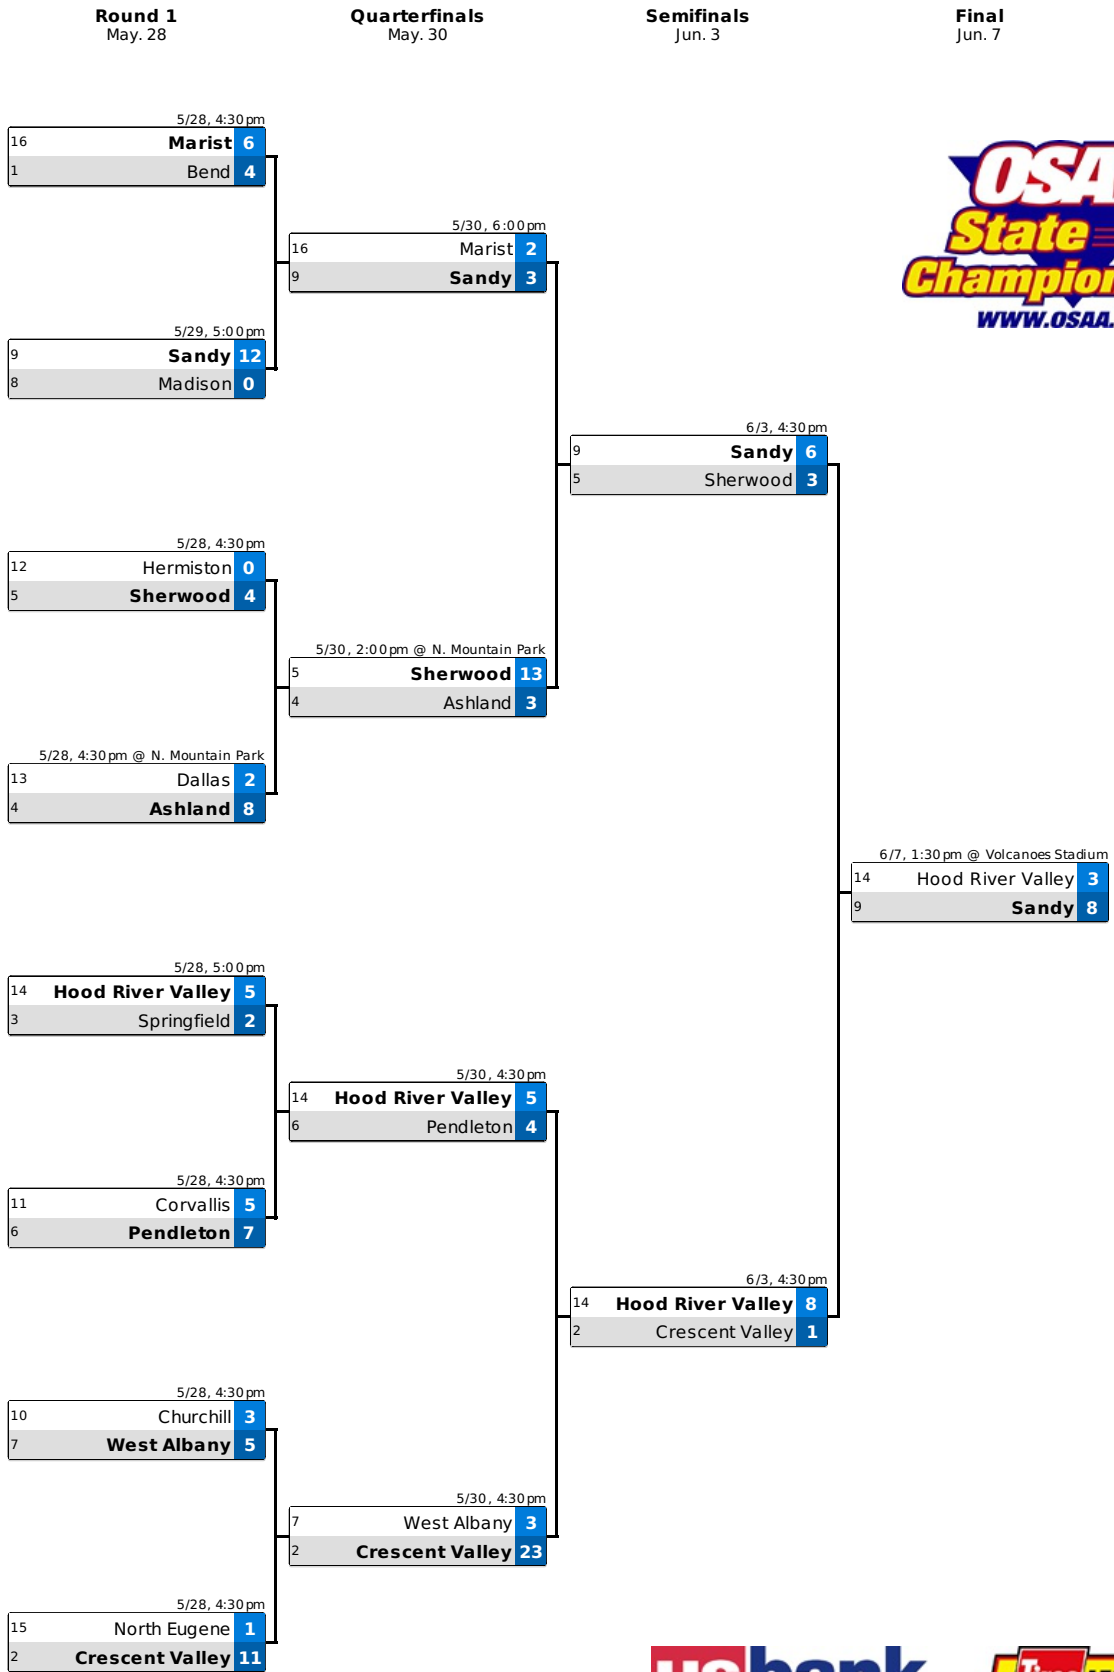

2014 OSAA / U.S. Bank / Les Schwab Tires 2A/1A Baseball State Championship

The bottom team in the matchup is the home team.

2014 OSAA / U.S. Bank / Les Schwab Tires 3A Baseball State Championship

The bottom team in the matchup is the home team.

2014 OSAA / U.S. Bank / Les Schwab Tires 4A Baseball State Championship

The bottom team in the matchup is the home team.

2014 OSAA / U.S. Bank / Les Schwab Tires 5A Baseball State Championship

The bottom team in the matchup is the home team.