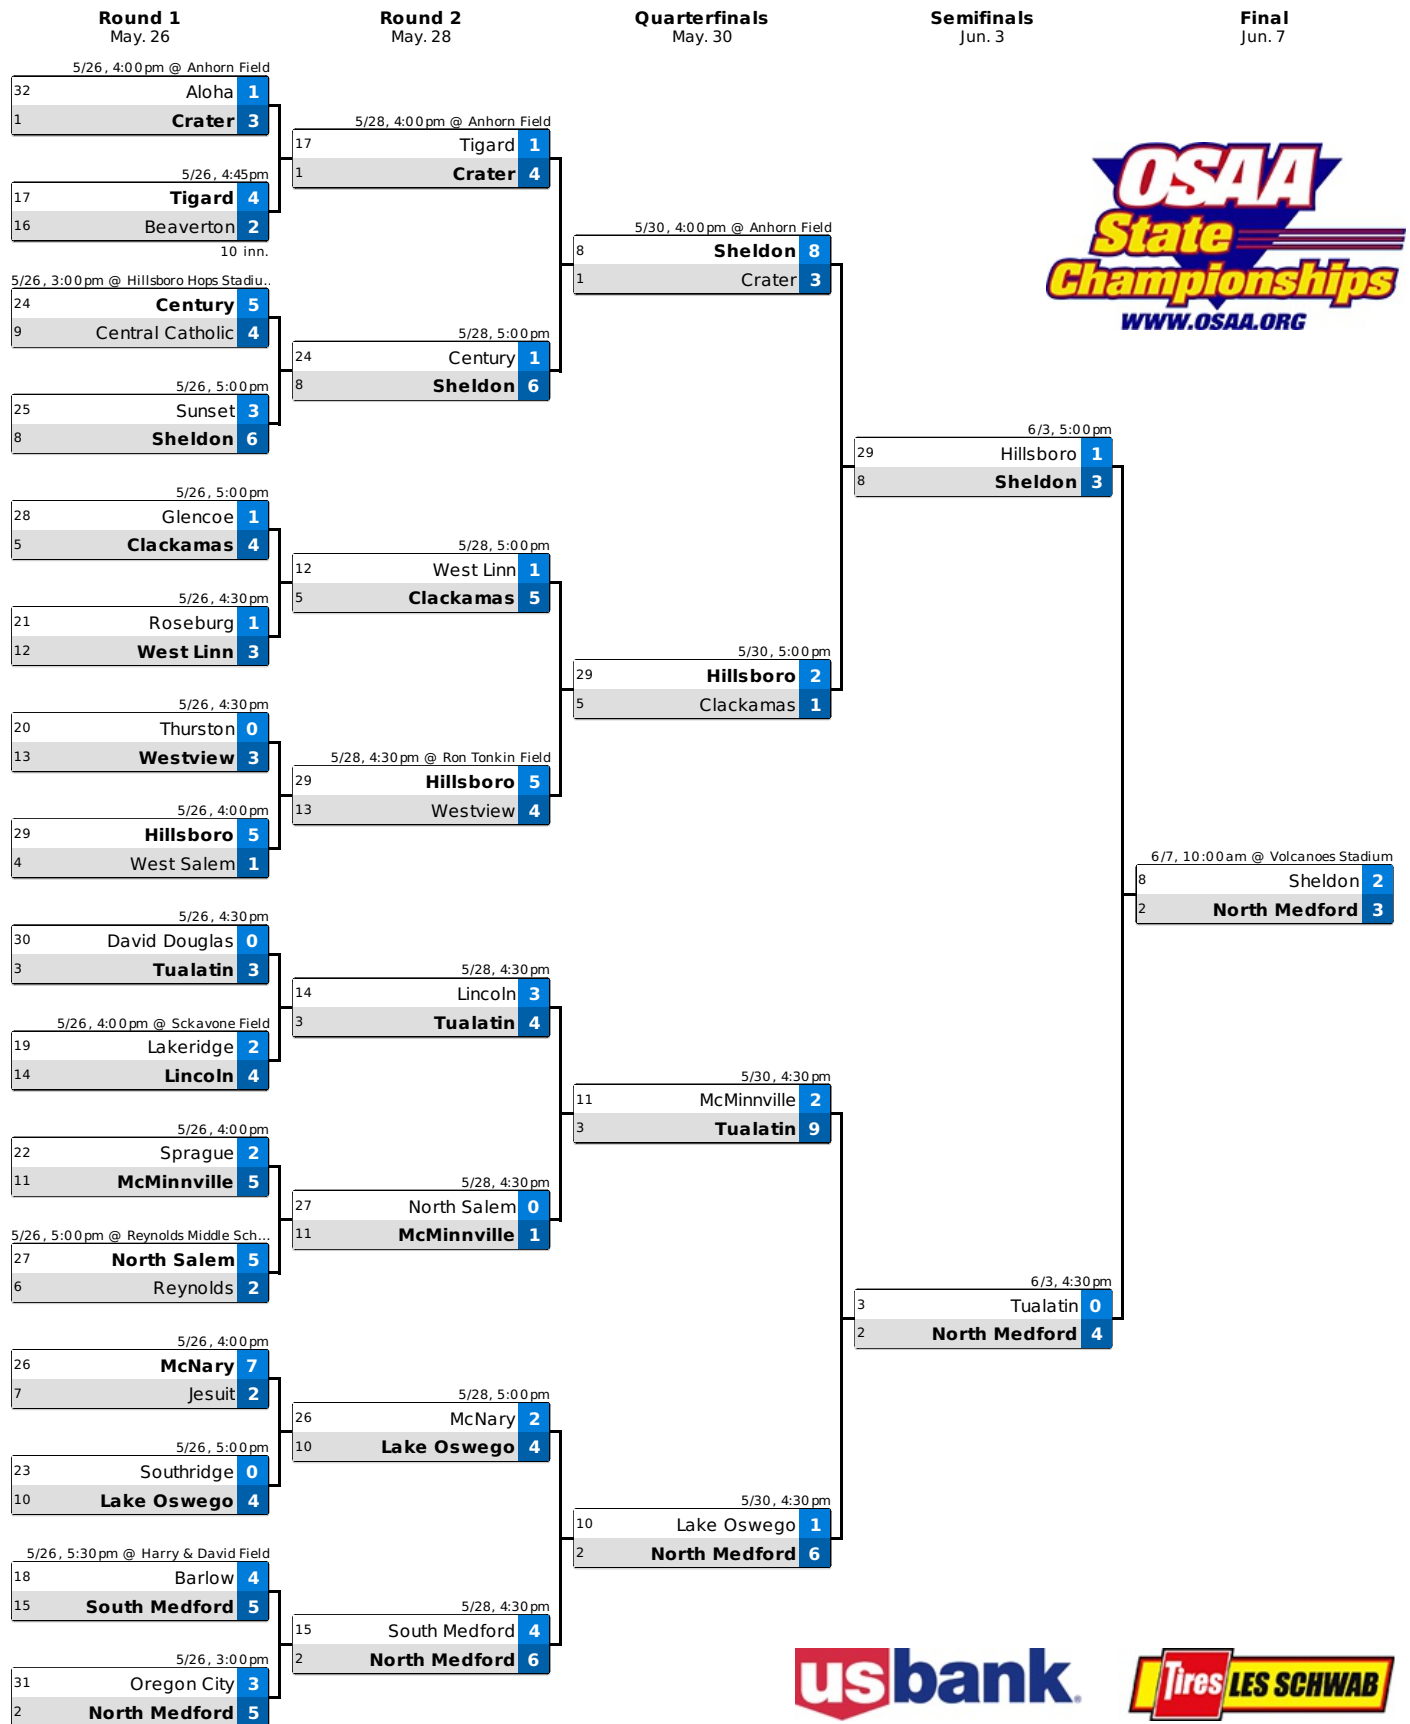

2014 OSAA / U.S. Bank / Les Schwab Tires 6A Baseball State Championship

The bottom team in the matchup is the home team.