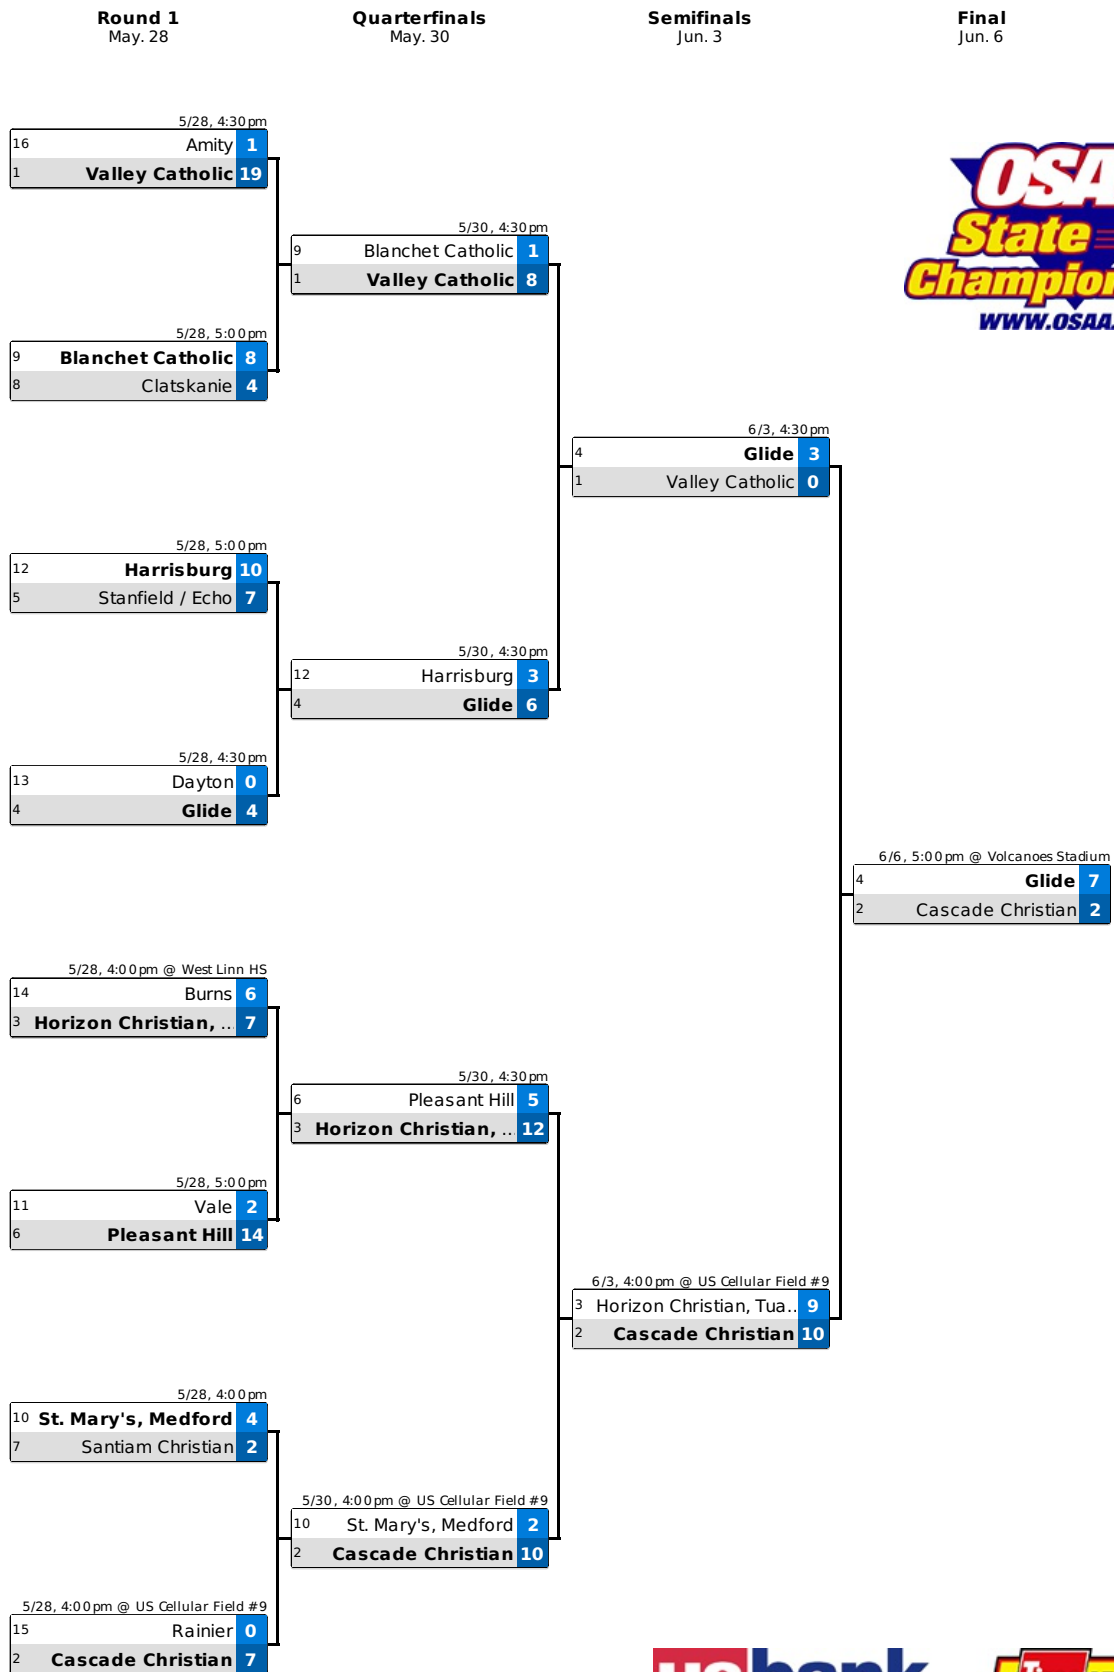

2014 OSAA / U.S. Bank / Les Schwab Tires 2A/1A Baseball State Championship

The bottom team in the matchup is the home team.

2014 OSAA / U.S. Bank / Les Schwab Tires 3A Baseball State Championship

The bottom team in the matchup is the home team.