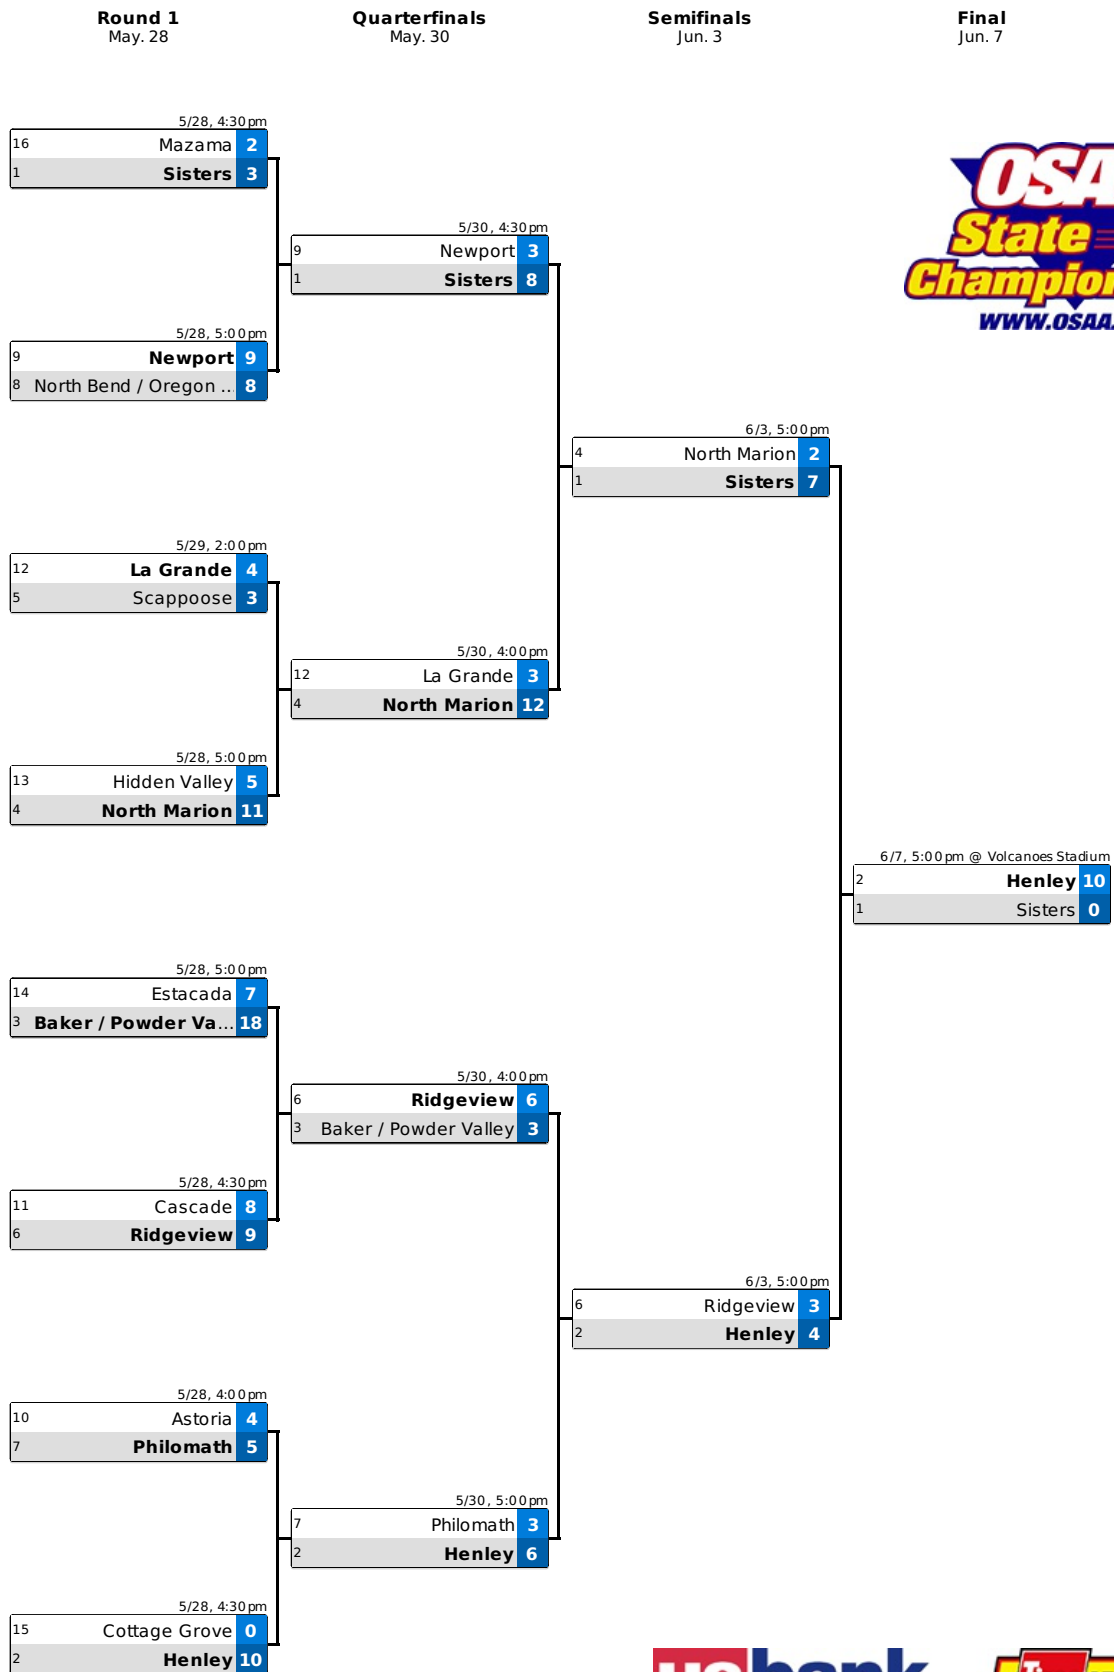

2014 OSAA / U.S. Bank / Les Schwab Tires 2A/1A Baseball State Championship

The bottom team in the matchup is the home team.

2014 OSAA / U.S. Bank / Les Schwab Tires 3A Baseball State Championship

The bottom team in the matchup is the home team.

2014 OSAA / U.S. Bank / Les Schwab Tires 4A Baseball State Championship

The bottom team in the matchup is the home team.

2014 OSAA / U.S. Bank / Les Schwab Tires 5A Baseball State Championship

The bottom team in the matchup is the home team.