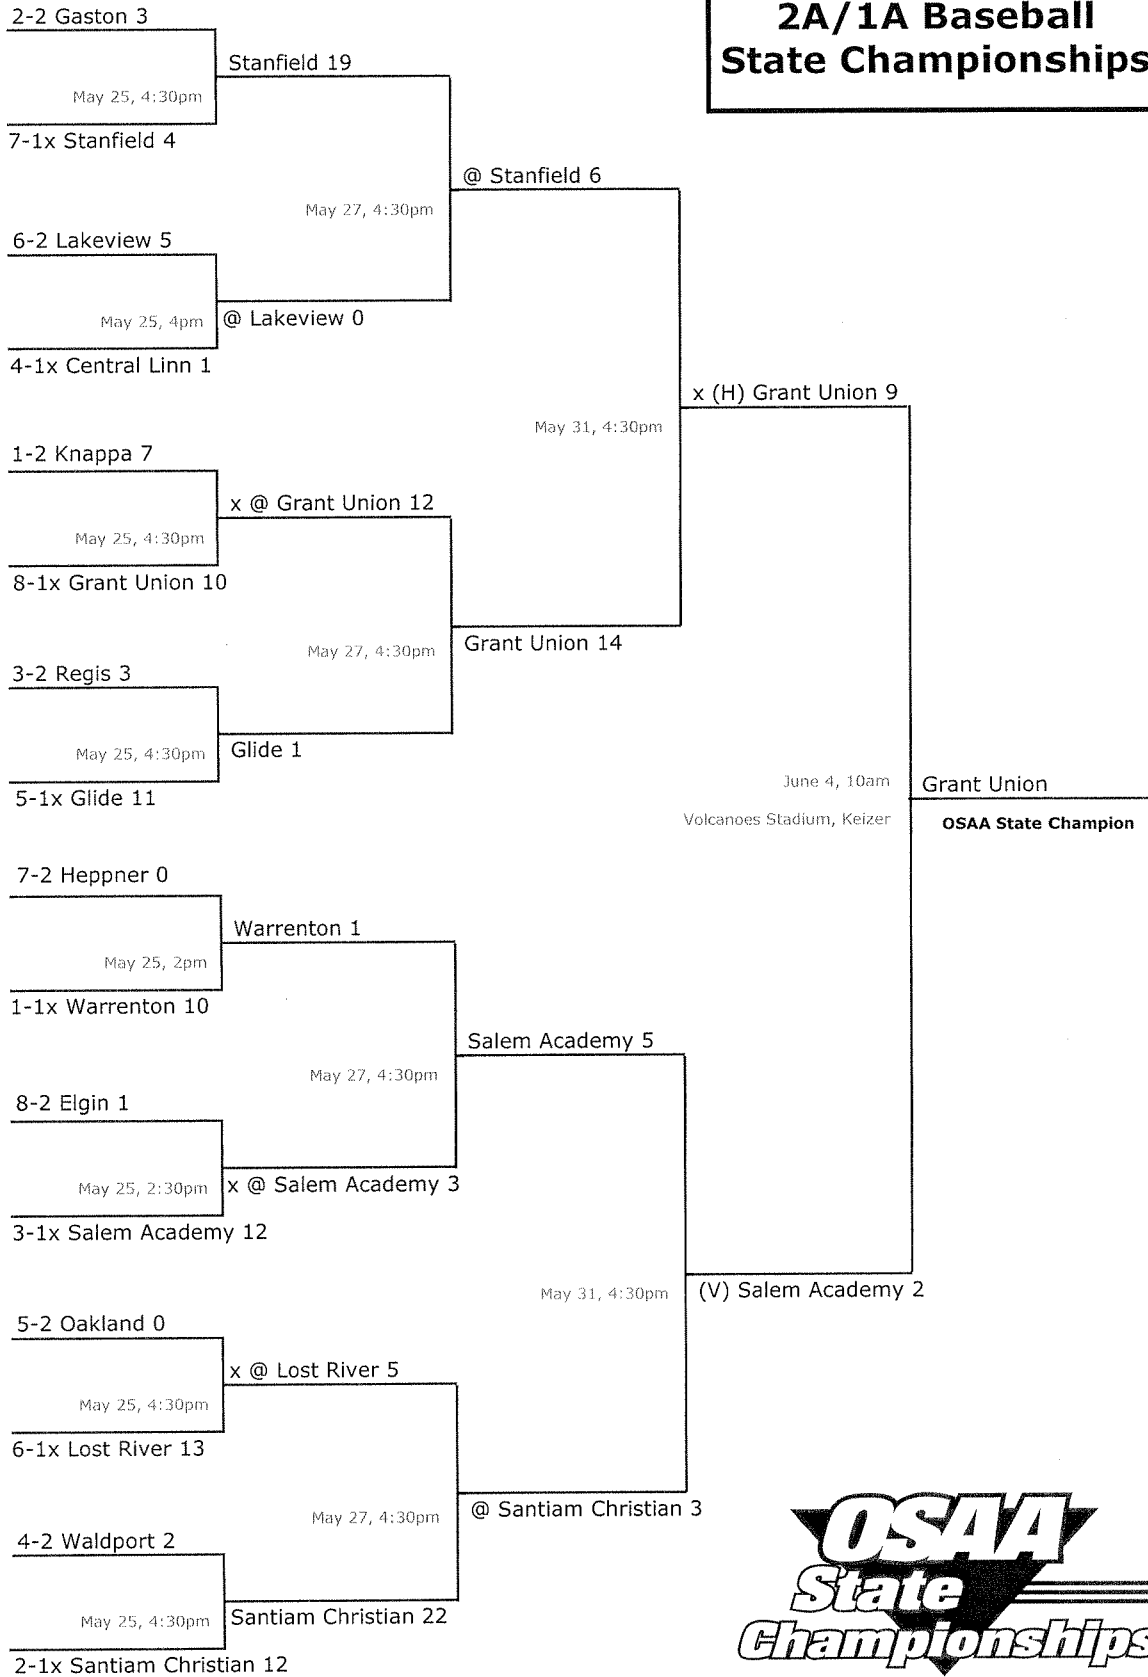

2005 OSAA 2A/1A Baseball State Championships