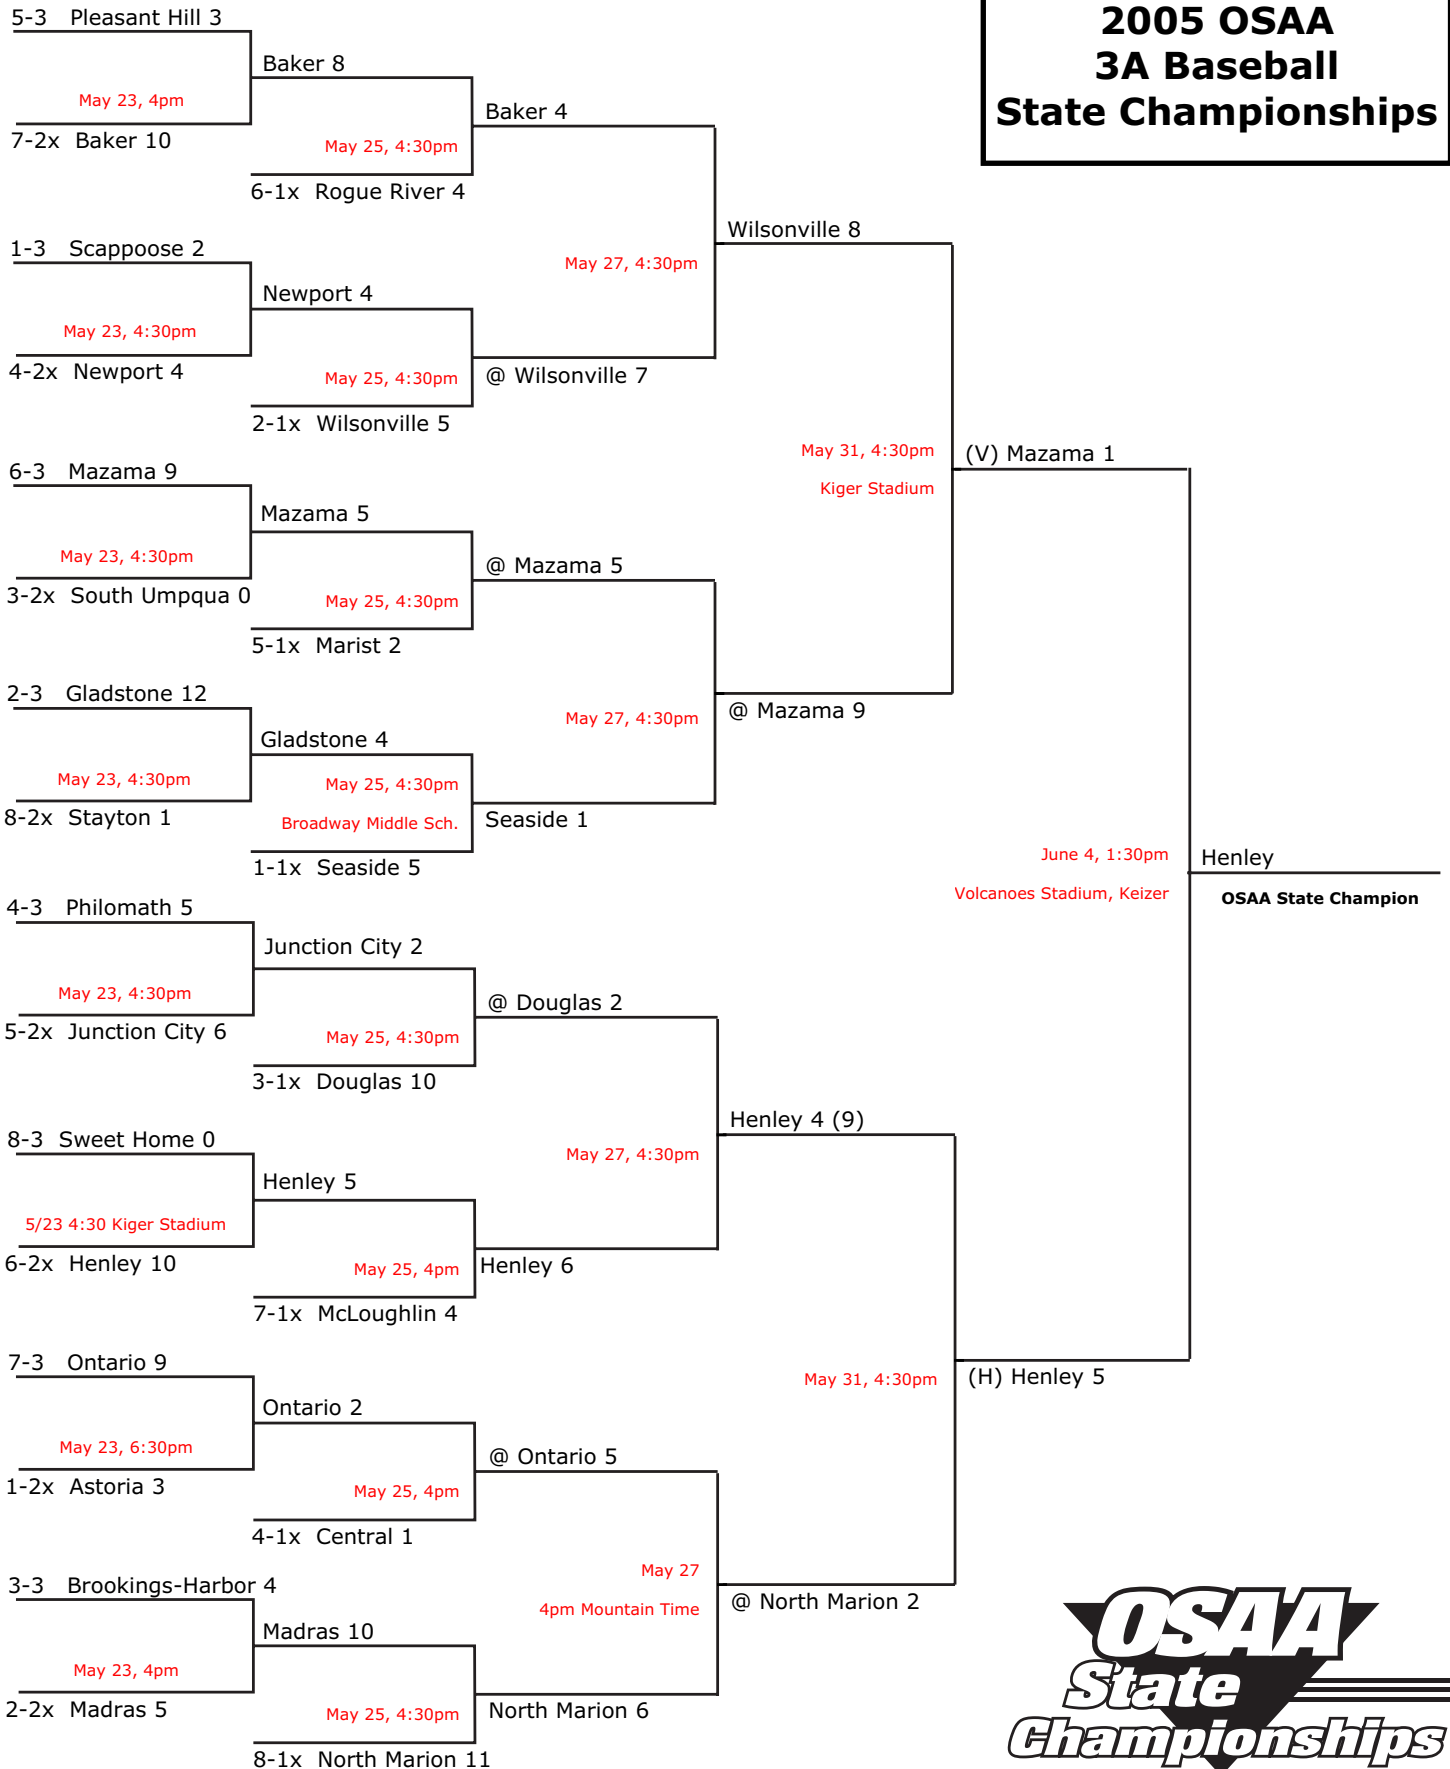

2005 OSAA 3A Baseball State Championships