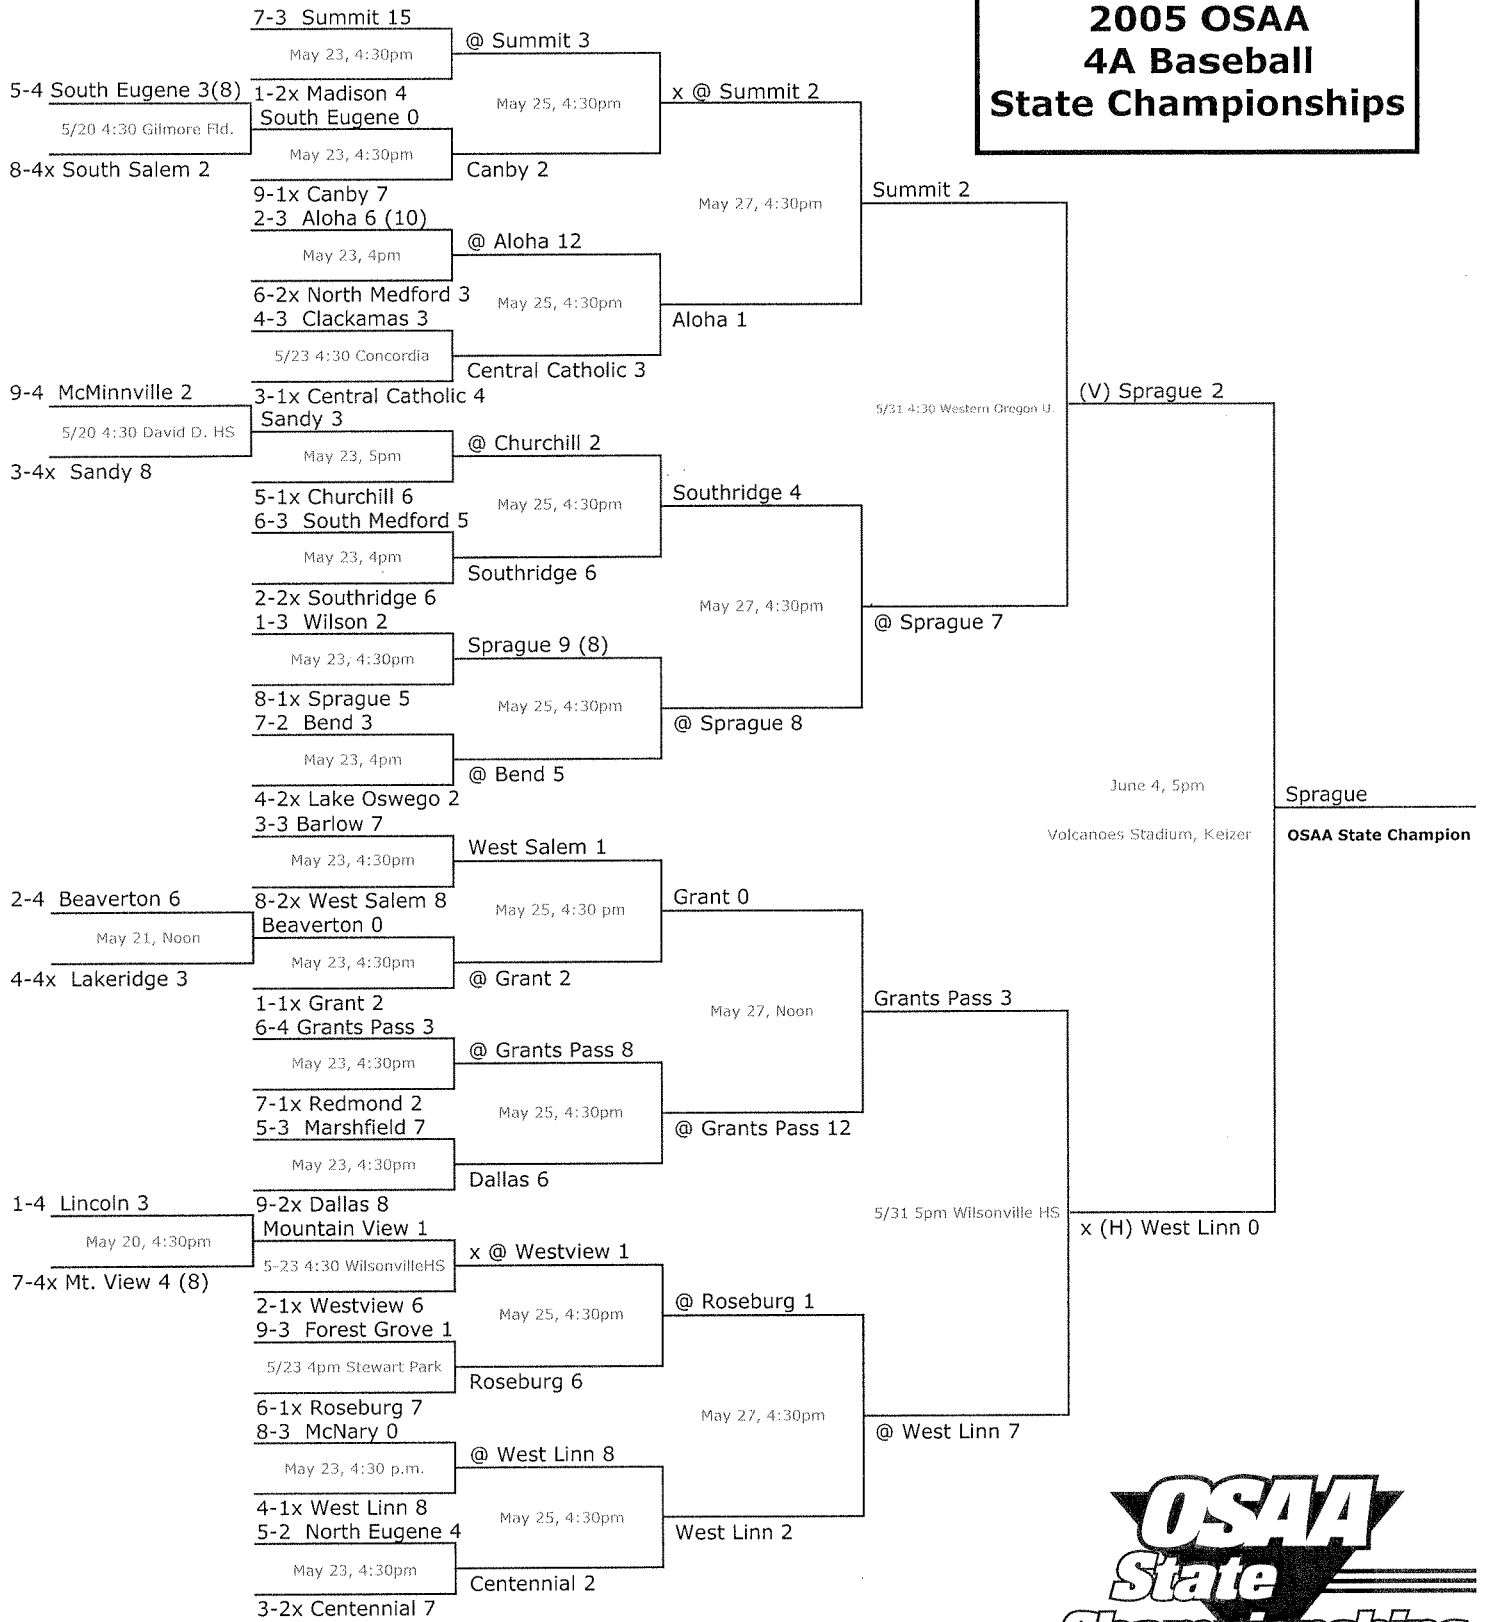

2005 OSAA 4A Baseball State Championships

HOME TEAM DESIGNATION
 After completion of the first round, the following criteria is used to determine the home team:
 1. The team that was designated the home team the least number of times in prior rounds, or
 2. If two teams have been designated the home team an equal number of times, the designated home team shall be the higher league representative, or
 3. If two teams have been designated home team an equal number of times and have the same league representative position, follow the predetermined "x".
 NOTE: The OSAA will determine the date, site and time for the championship game. Arrows indicate changes in the home team designation.