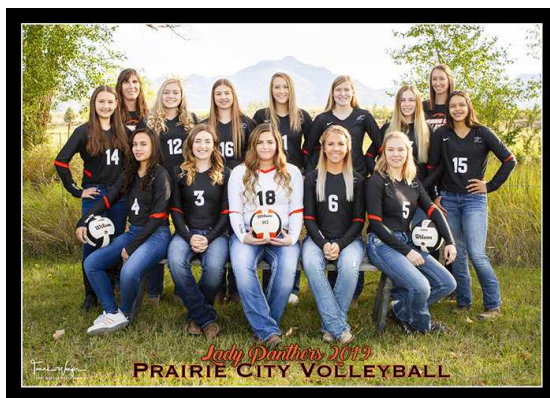

Prairie City Panthers

VARSITY ROSTER

No.	Name	Pos.	Yr.	Ht.
1	Katie Hire		11	
3	Rilee Emmel		12	
4	Aleah Johns		12	
5	Hailee Wall		12	
6	Emily Ennis		12	
11	Abbey Pfefferkorn		11	
12	Samantha Workman		11	
13	Hannah Wall		10	
14	Kaitlynn Ashley		9	
15	Betty Ann Wilson		9	
16	Laken McKay		9	
17	Dalli Girvin		9	
18	Shaine Madden	L	12	

League 1A-8 High Desert League
Location Prairie City
Mascot Panthers
Colors Black, Orange

Superintendent Casey Hallgarth
Principal Casey Hallgarth
Athletic Director Billy Colson

Head Coach Jordan Bass
Assistant Coaches Louanne Zweygardt, Lance Zweygardt