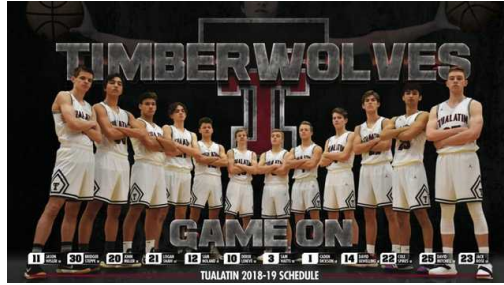

Tualatin Timberwolves

VARSITY ROSTER

No.	Name	Pos.	Yr.	Ht.
1	Caden Dickson	G	12	5-10
3	Sam Watts	G	12	5-9
10	Derek Leneve	G	12	5-10
11	Jason Wisler	W	12	6-3
12	Sam Noland	G	11	6-1
14	David Ulwelling	W	11	6-2
20	John Miller	W/P	11	6-2
21	Logan Shaw	W/P	10	6-4
22	Cole Spires	P	12	6-4
23	Jack Rose	W/P	12	6-4
30	Bridger Steppe	P	12	6-4
44	Jeremy Lund	P	11	6-5

League 6A-5 (2018-2021) Three Rivers League
Location Tualatin
Mascot Timberwolves
Colors Crimson, Black, Silver

Superintendent Dr. Susan Rieke-Smith
Principal Michael Dellerba
Athletic Director Ted Rose
Athletic Trainer George Hollmann