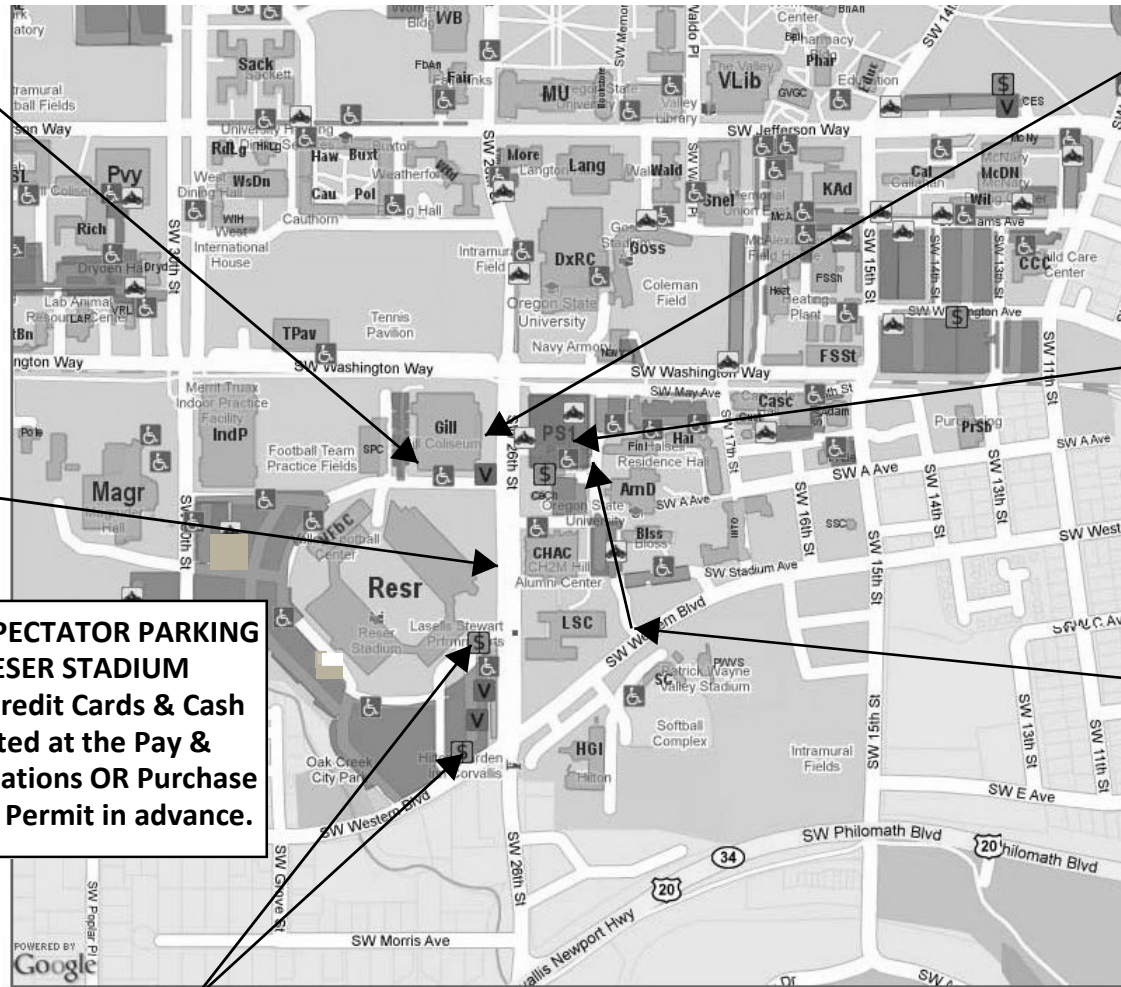

**OSAA / OnPoint Community Credit Union
5A Basketball State Championships
Gill Coliseum, Oregon State University**

PARKING MAP

**TEAMS, STAFF, MEDIA
Gill Coliseum Entrance
PASS REQUIRED**

**SPECTATORS
Gill Coliseum Entrance
Tickets Sold Here
Will Call Window**

**Cash, VISA / MasterCard
and Discover Only**

No Personal Checks

**SPECTATOR PARKING at
PARKING GARAGE
Located across from Reser
Stadium on 26th Street,
offers long-term metered
parking - quarters, dollars
and credit cards are
accepted forms of
payment.**

**ACTIVITY & SCHOOL BUSES
Park in front of Reser
Stadium along 26th Street**

**TEAM / SPECTATOR PARKING
at RESER STADIUM
Debit / Credit Cards & Cash
Accepted at the Pay &
Display Stations OR Purchase
a Parking Permit in advance.**

**ENTER HERE FOR
PARKING GARAGE**

**PAY & DISPLAY STATIONS - located throughout campus and at the entrances to the lots at Reser Stadium.
DEBIT / CREDIT CARDS & CASH ACCEPTED - \$1 per hour. Campus parking lots are free after 5pm.
For questions about parking, please call OSU Parking Services at 541.737.2583.**