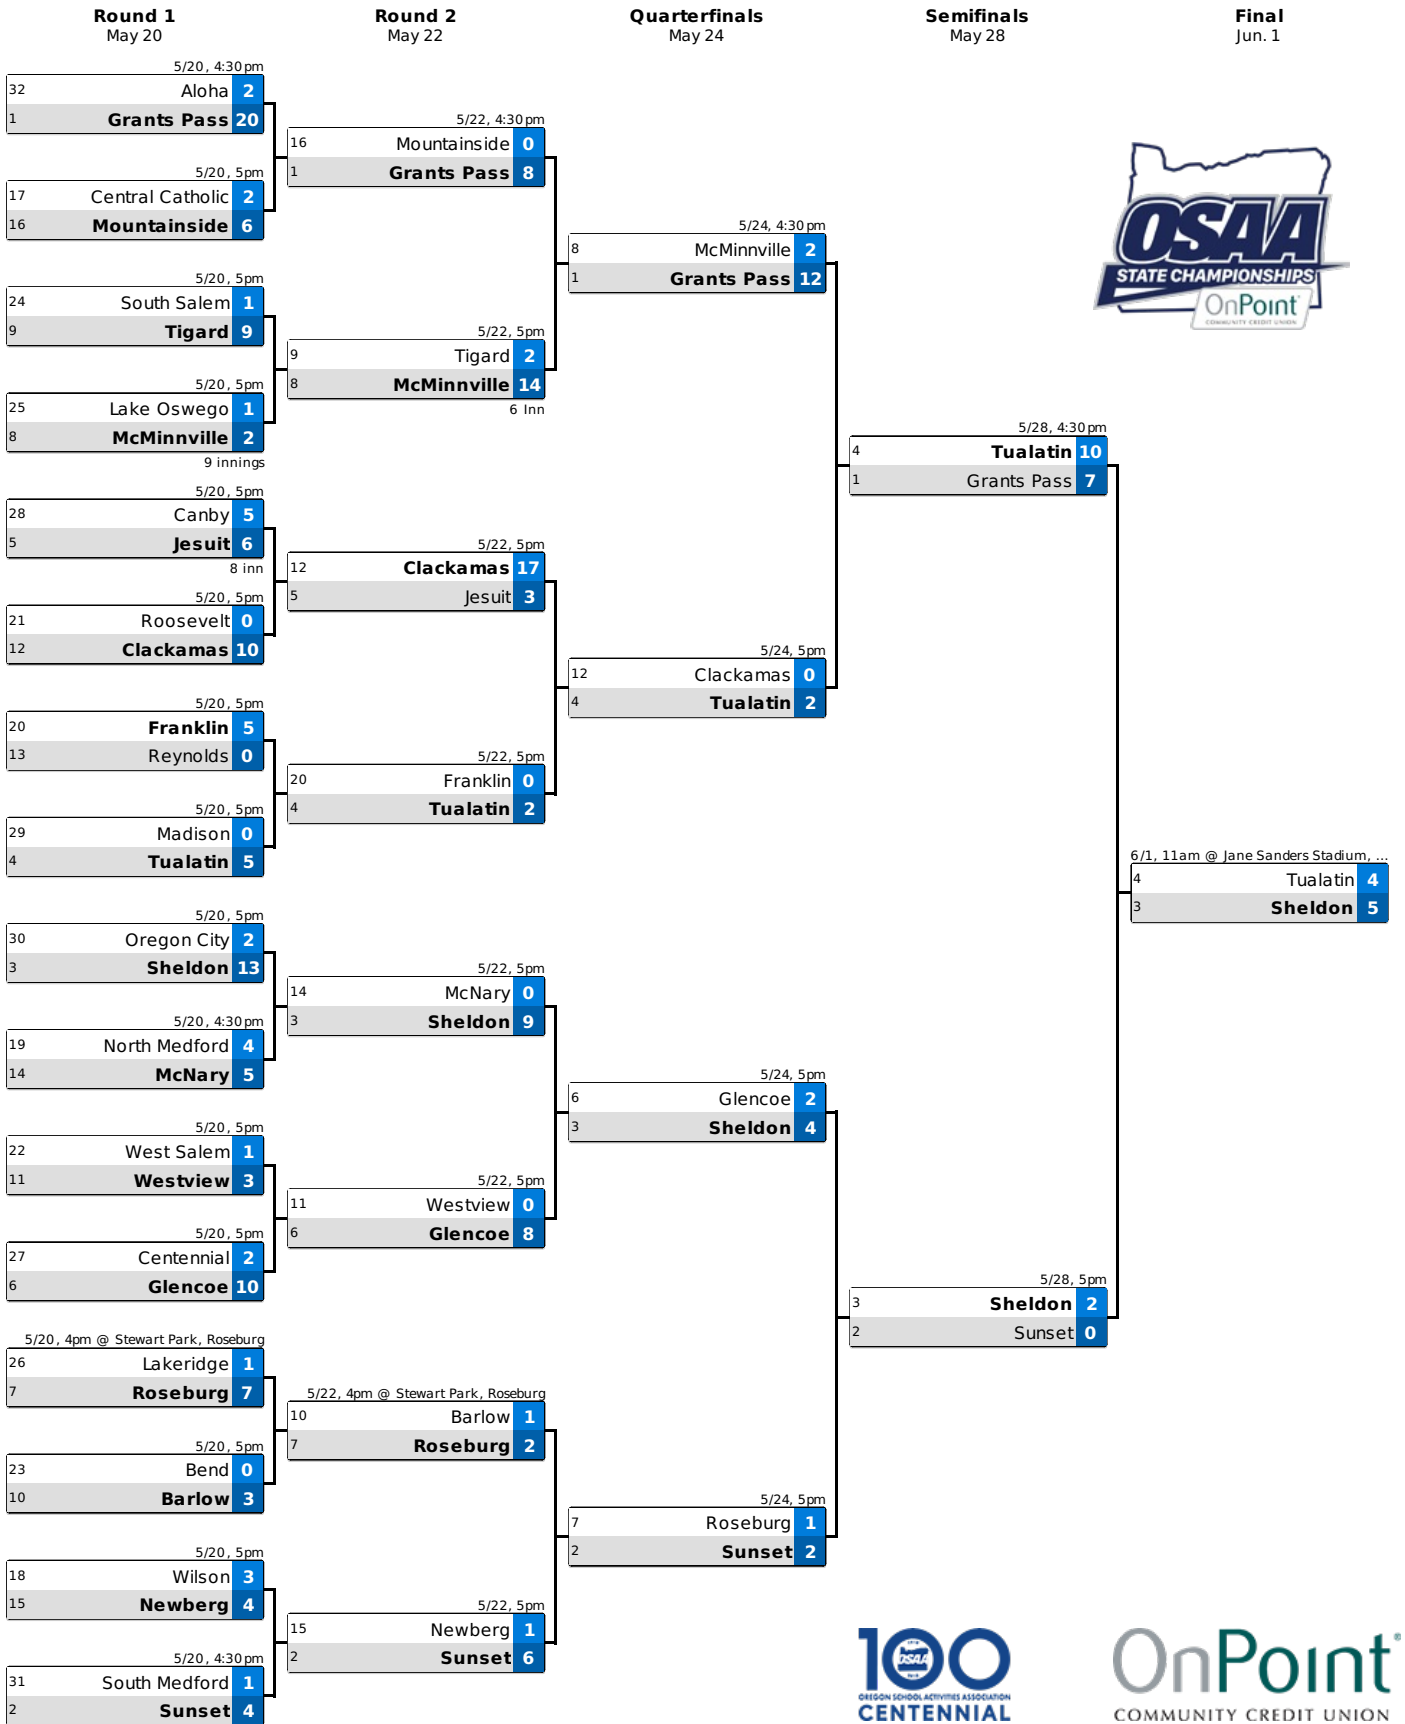

2019 OSAA / OnPoint Community Credit Union 6A Softball State Championship

The team with the better Adjusted Playoff Ranking (APR) shall be the designated home team (bottom team in the matchup).